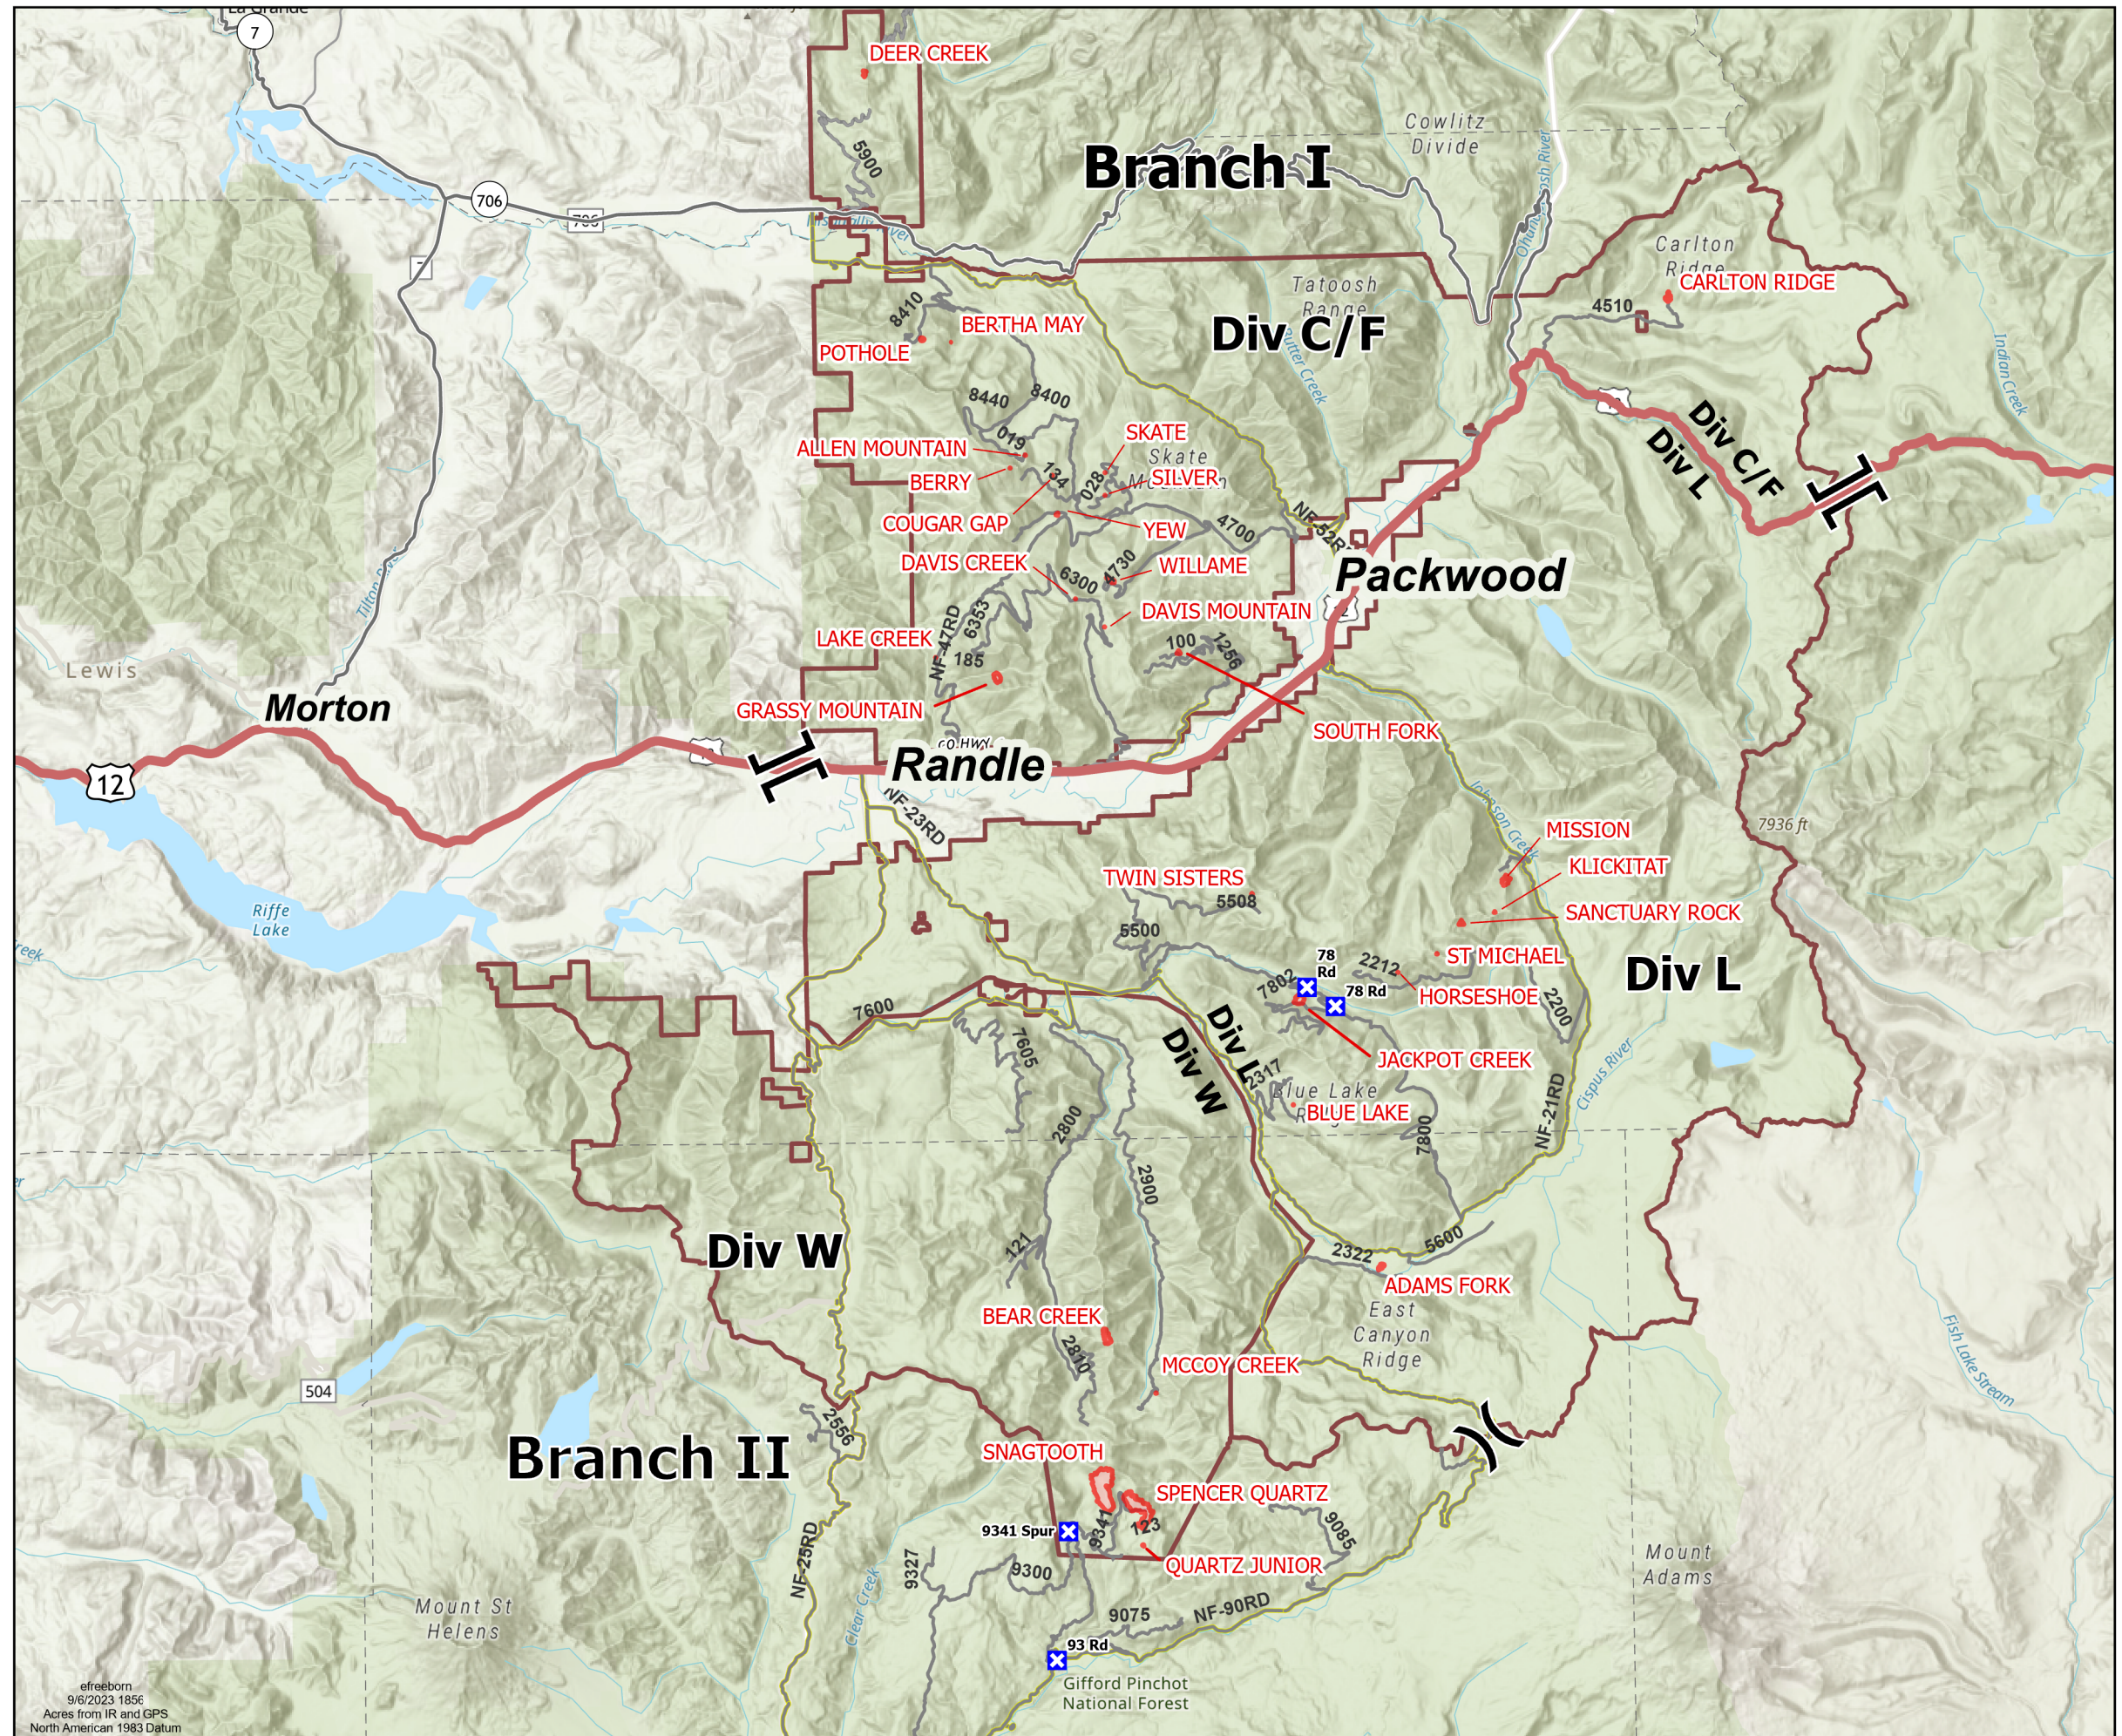

Public Information

Cowlitz Complex
WA-GPF-001297
9/7/2023

- (X) Division Break
- (||) Branch Break
- (X) Closure
- Wildfire Perimeter
- Division Boundaries

Division C/F	Incident Name	Acres	Status
	ALLEN MOUNTAIN	0.25	OUT
	BERRY	0.25	OUT
	BERTHA MAY	0.1	OUT
	CARLTON RIDGE	15	STAFFED
	COUGAR GAP	0.1	OUT
	DAVIS CREEK	0.1	OUT
	DAVIS MOUNTAIN	0.54	PATROLLING
	DEER CREEK	4	OUT
	GRASSY MOUNTAIN	22	UNSTAFFED
	LAKE CREEK	0.1	OUT
	POTHOLE	5	STAFFED
	SILVER	0.1	OUT
	SKATE	0.1	OUT
	SOUTH FORK	15	PATROLLING
WILLAME	8	STAFFED	
YEW	2	STAFFED	

Division L	Incident Name	Acres	Status
	BLUE LAKE	0.2	OUT
	TWIN SISTERS	0.5	OUT
	MISSION	22	STAFFED
	KLICKITAT	0.5	OUT
	ADAMS FORK	9	STAFFED
	JACKPOT CREEK	32	STAFFED
	ST MICHAEL	0.25	OUT
HORSESHOE	0.2	OUT	
SANCTUARY ROCK	6	PATROLLING	

Division W	Incident Name	Acres	Status
	MCCOY CREEK	0.25	OUT
	SNAGTOOTH	296	UNSTAFFED
	BEAR CREEK	32	PATROLLING
	SPENCER QUARTZ	190	STAFFED
QUARTZ JUNIOR	1	PATROLLING	

efreeborn
9/6/2023 1856
Acres from IR and GPS
North American 1983 Datum