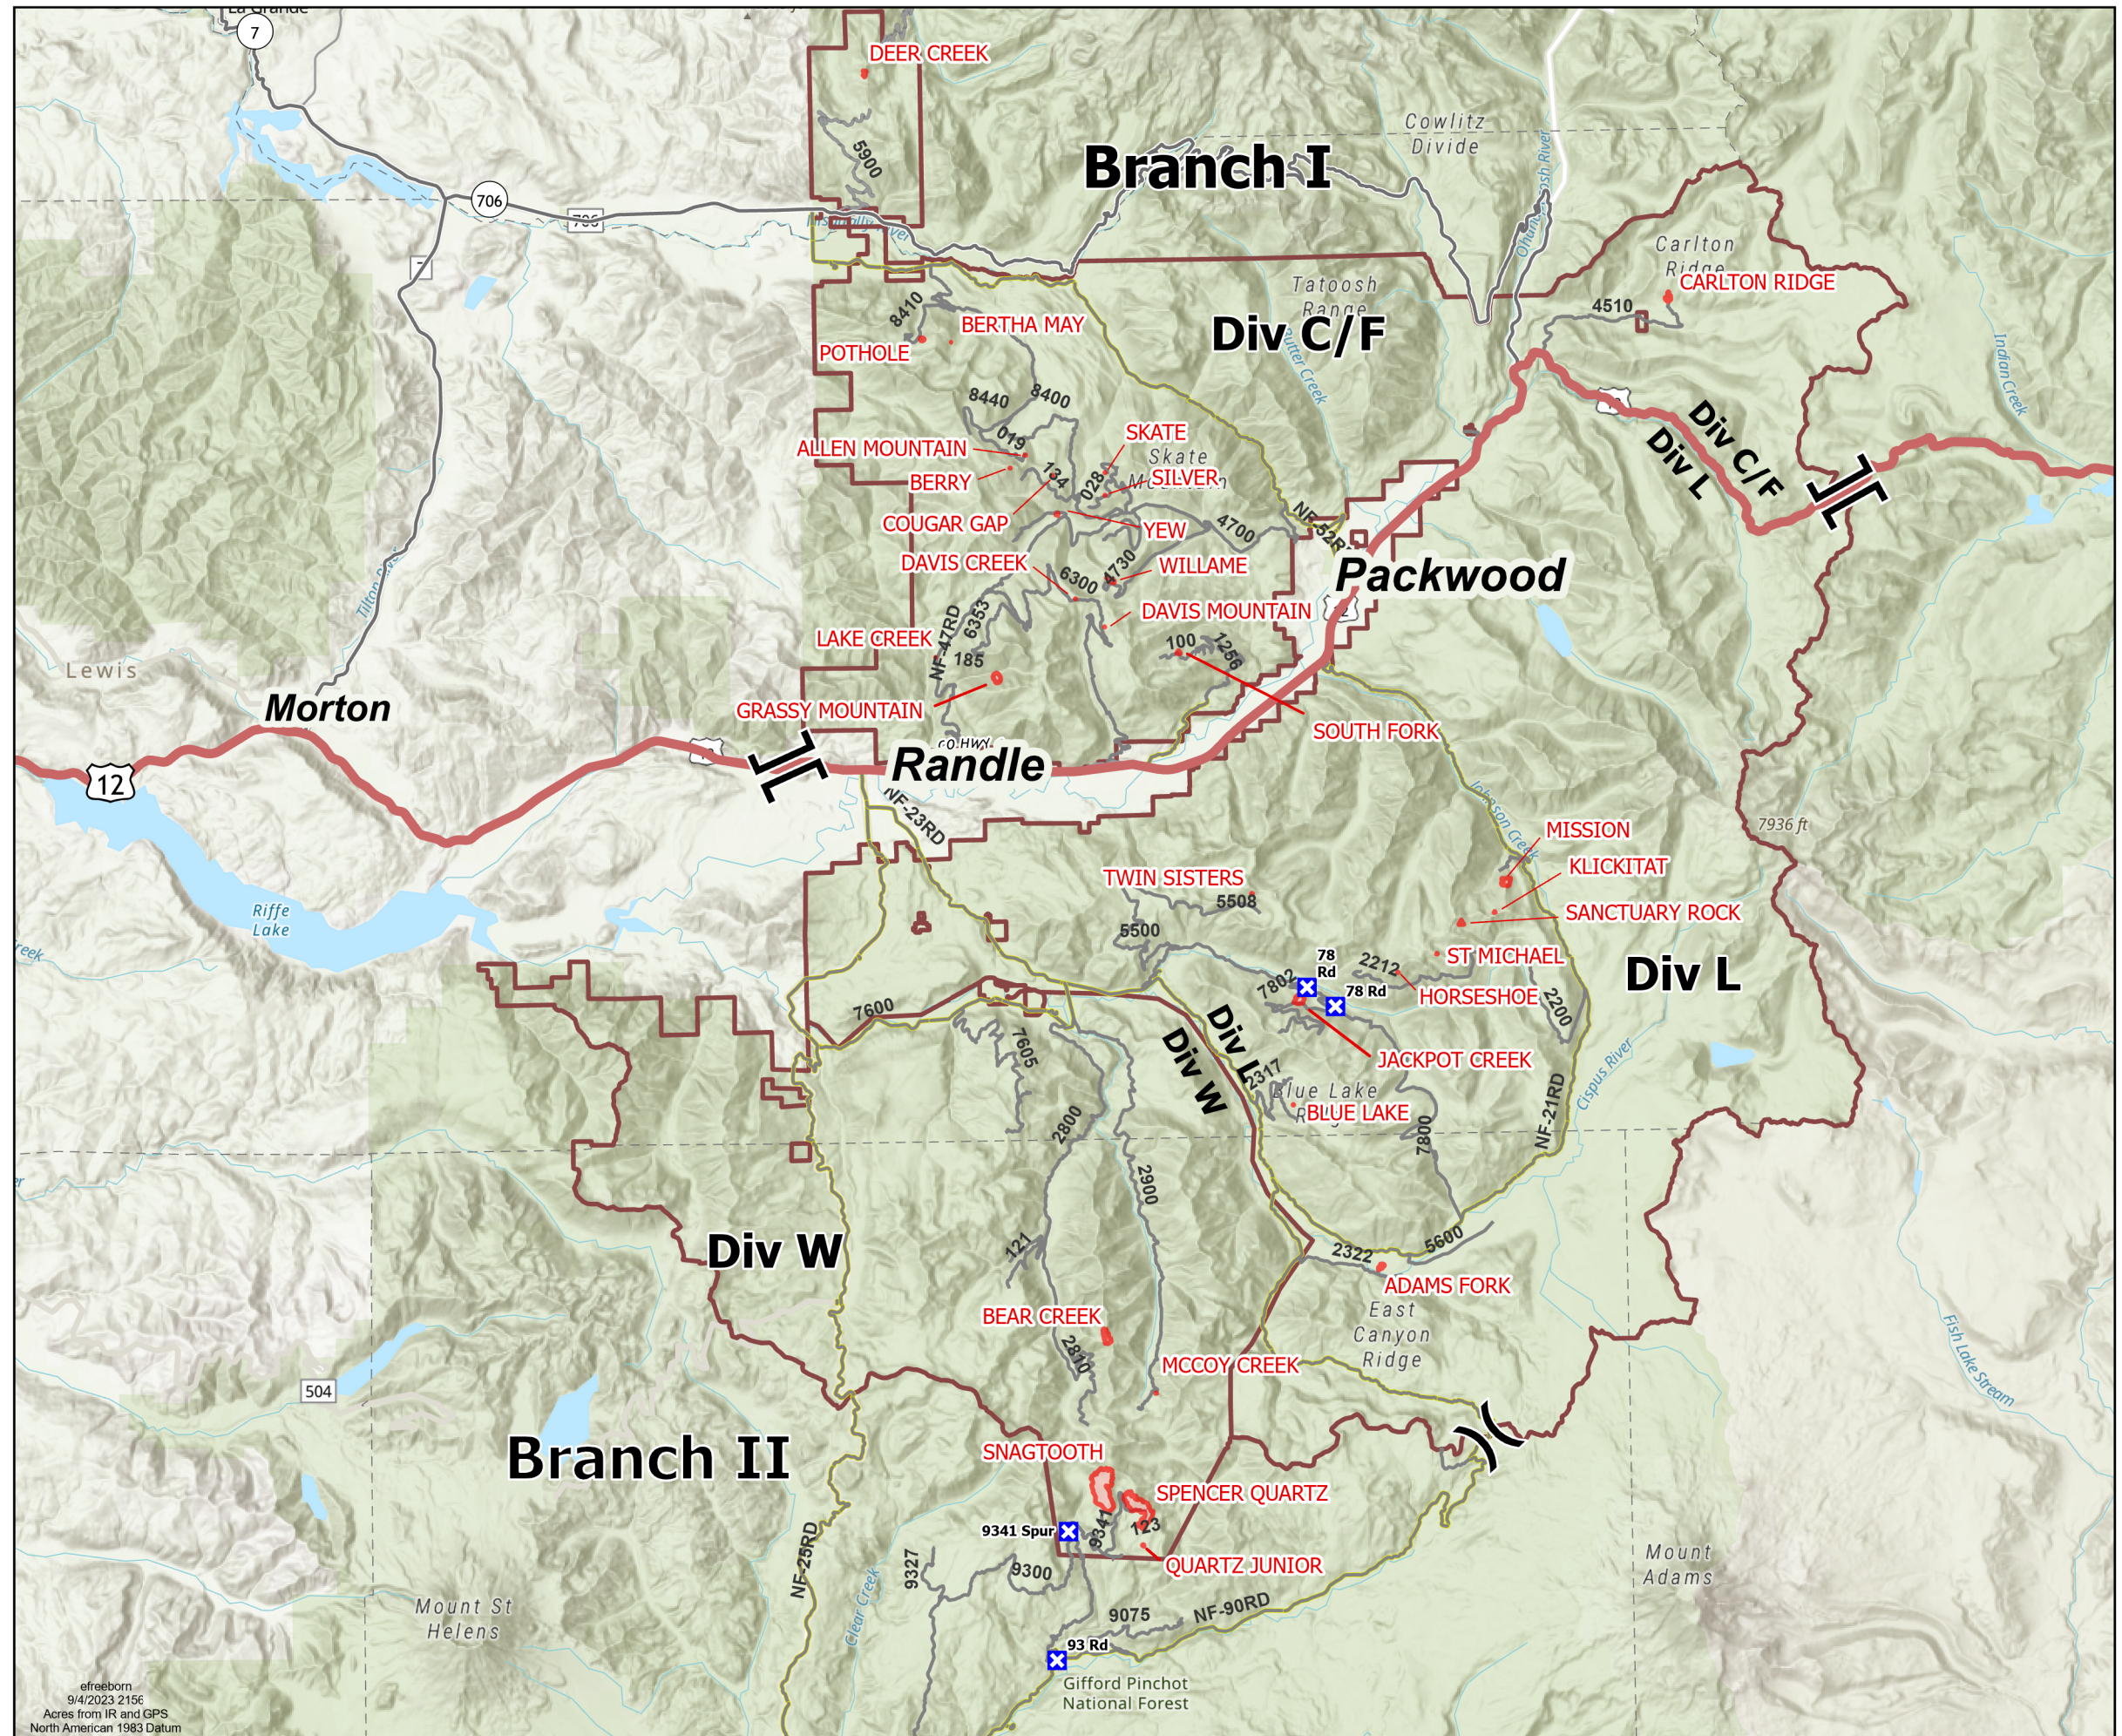

Public Information

Cowlitz Complex
WA-GPF-001297
9/5/2023

- (X) Division Break
- (||) Branch Break
- (X) Closure
- Wildfire Perimeter
- Division Boundaries

Division C/F	Incident Name	Acres	Status
	ALLEN MOUNTAIN	0.25	OUT
	BERRY	0.25	OUT
	BERTHA MAY	0.1	OUT
	CARLTON RIDGE	15	STAFFED
	COUGAR GAP	0.1	OUT
	DAVIS CREEK	0.1	OUT
	DAVIS MOUNTAIN	0.54	PATROLLING
	DEER CREEK	4	OUT
	GRASSY MOUNTAIN	26	UNSTAFFED
	LAKE CREEK	0.1	OUT
	POTHOLE	5	STAFFED
	SILVER	0.1	OUT
	SKATE	0.1	OUT
	SOUTH FORK	15	PATROLLING
WILLAME	8	STAFFED	
YEW	2	STAFFED	

Division L	Incident Name	Acres	Status
	BLUE LAKE	0.2	OUT
	TWIN SISTERS	0.5	OUT
	MISSION	27	UNSTAFFED
	KLICKITAT	0.5	OUT
	ADAMS FORK	9	STAFFED
	JACKPOT CREEK	32	STAFFED
	ST MICHAEL	0.25	OUT
HORSESHOE	0.2	OUT	
SANCTUARY ROCK	6	STAFFED	

Division W	Incident Name	Acres	Status
	MCCOY CREEK	0.25	PATROLLING
	SNAGTOOTH	311	UNSTAFFED
	BEAR CREEK	33	STAFFED
	SPENCER QUARTZ	198	UNSTAFFED
QUARTZ JUNIOR	1	STAFFED	

efreeborn
9/4/2023 2156
Acres from IR and GPS
North American 1983 Datum