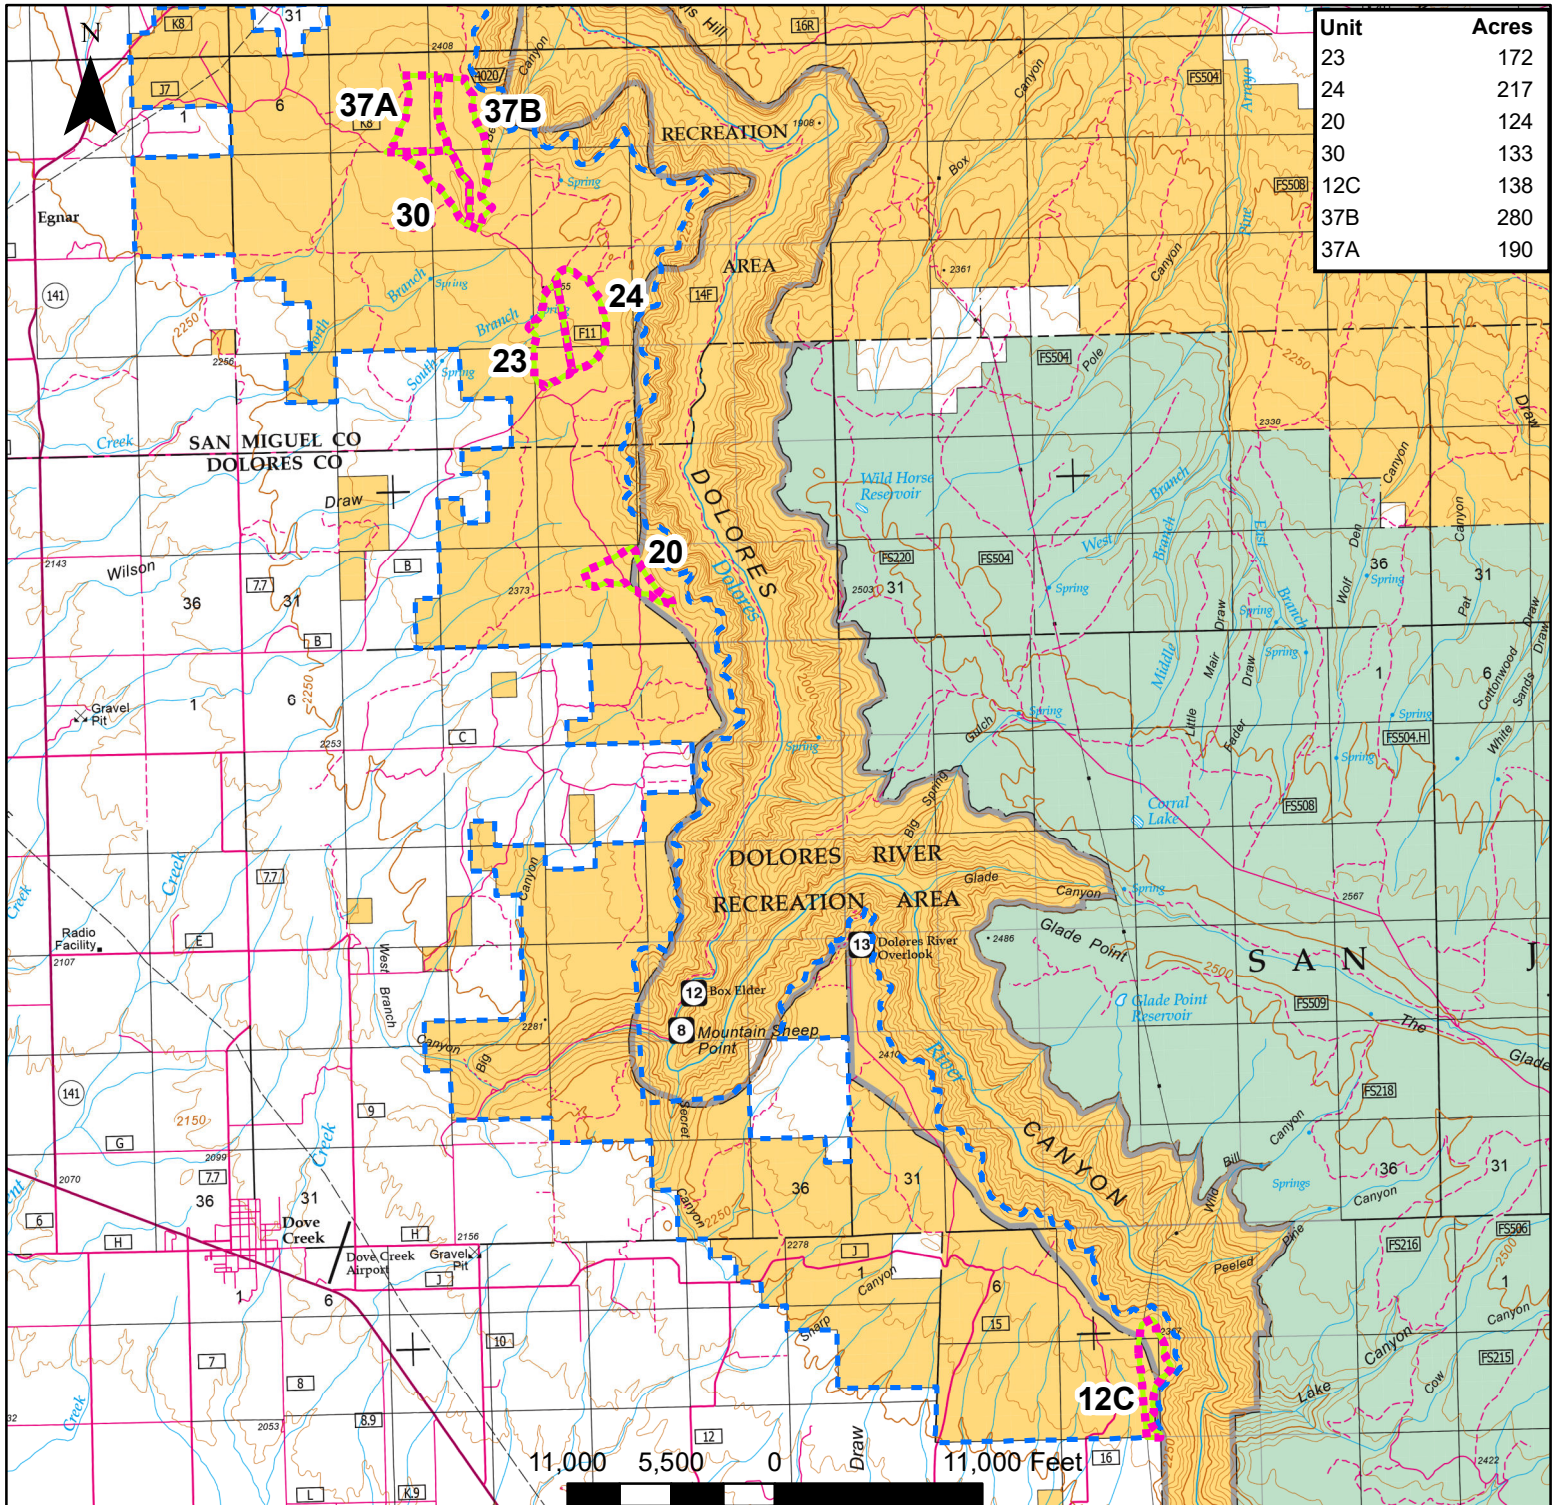

West Dolores Rim: RX 2023

Tres Rios Field Office

No warranty is made by the Bureau of Land Management as to the accuracy, reliability, or completeness of these data for individual use or aggregate use with other data, or for the purposes not intended by the BLM. Spatial information may not meet National Map Accuracy Standards. This information may be updated without notification.

Legend

-  West Rim Burn Unit Boundaries 2023
-  West Rim Project Area