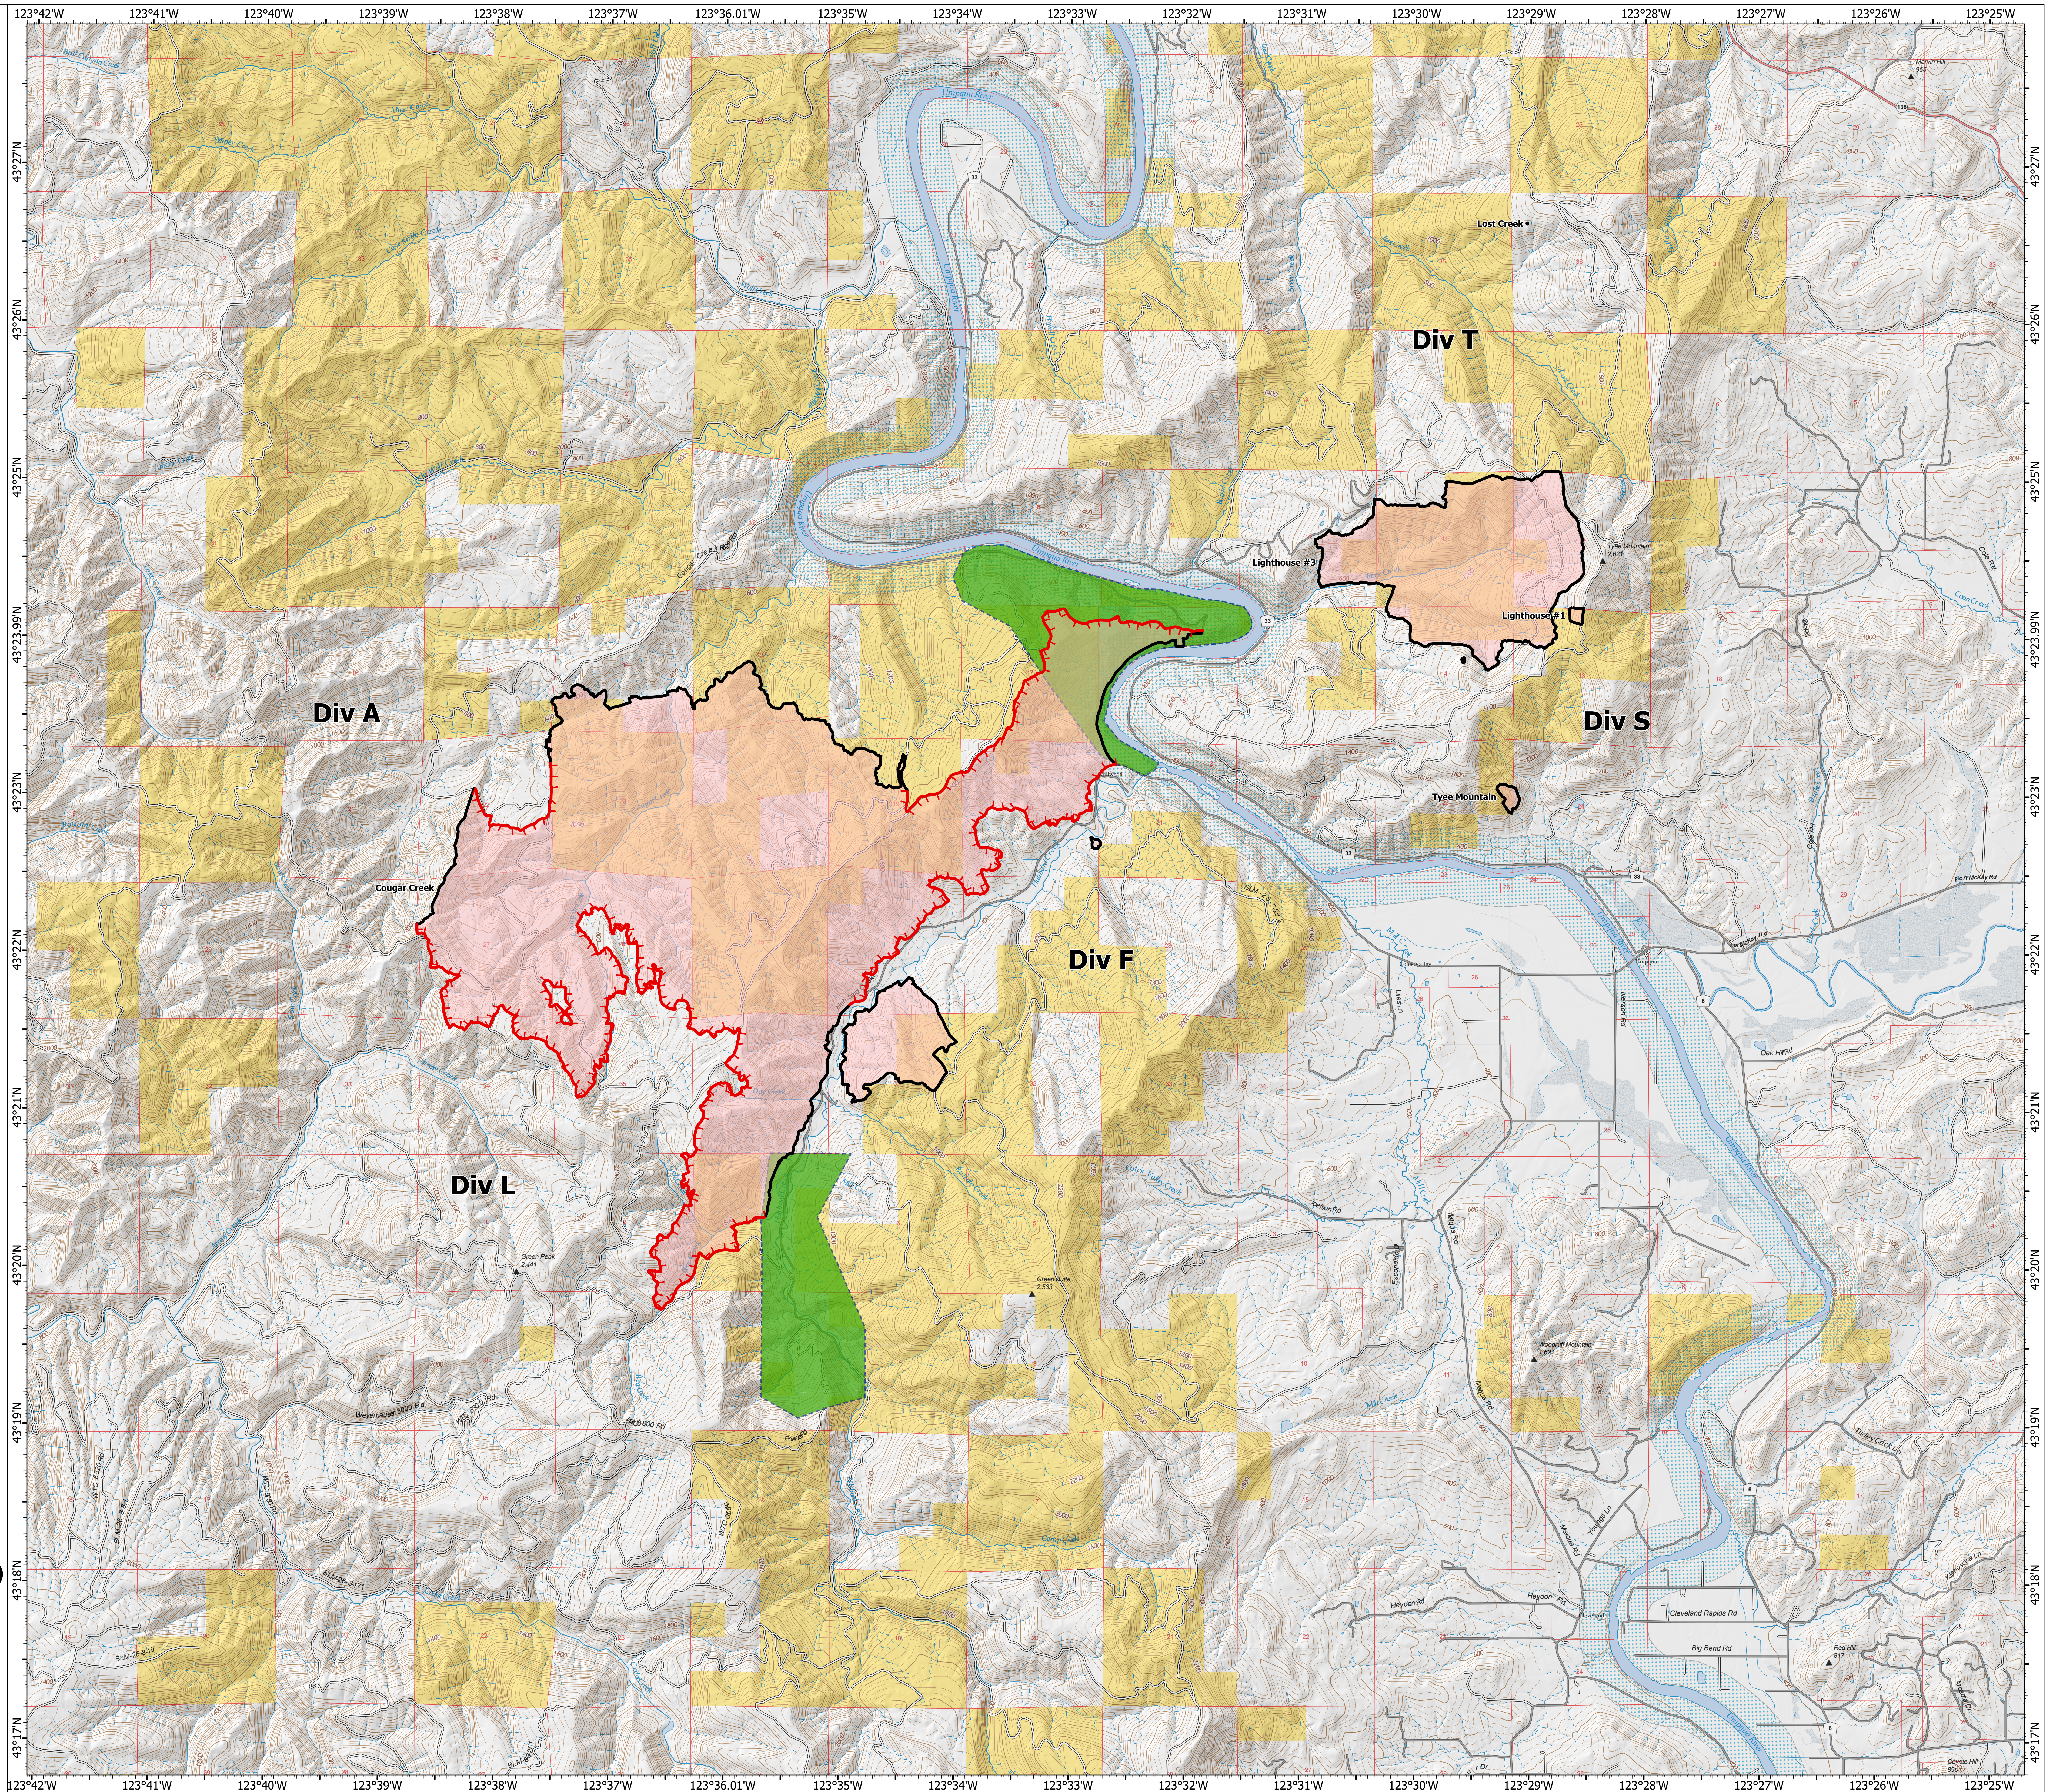

Evacuation Map

Tyee Ridge Complex
OR731S-314-24
Sept. 15, 2023

7,938 acres at 09/13/2023 @ 1130

-  Level 1: Be Ready (Prepare to Evacuate)
-  Level 2: Be Set (Prepare to leave at a moment's notice)
-  Level 3: Go (Leave immediately)
-  Contained
-  Uncontained
-  Fire Perimeter

1:24,000 | 09/14/2023 2214
IR/GPS/Hand Drawn
North American 1983 Datum, Lat/Long Grid