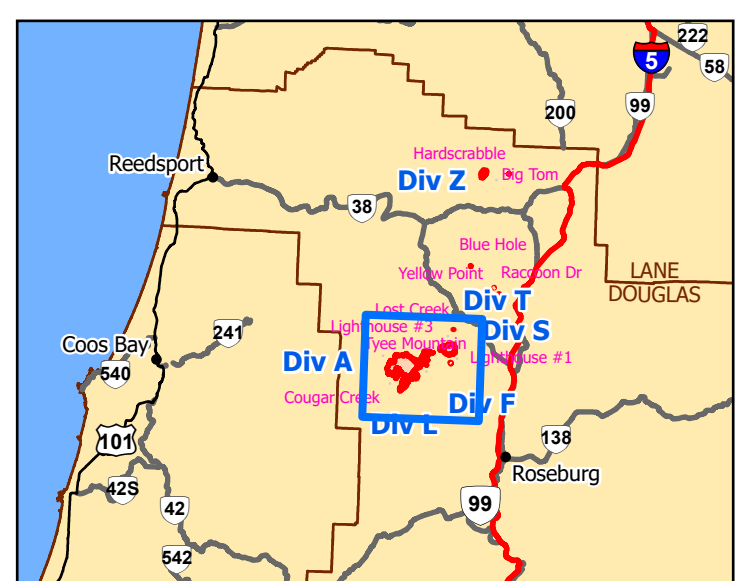

Evacuation Map

Tyee Ridge Complex
OR731S-314-24
Sept. 15, 2023

7,938 acres at 09/13/2023 @ 1130

-  Level 1: Be Ready (Prepare to Evacuate)
-  Level 2: Be Set (Prepare to leave at a moment's notice)
-  Level 3: Go (Leave immediately)
-  Contained
-  Uncontained
-  Fire Perimeter

1:24,000 | 09/14/2023 2214
IR/GPS/Hand Drawn
North American 1983 Datum, Lat/Long Grid