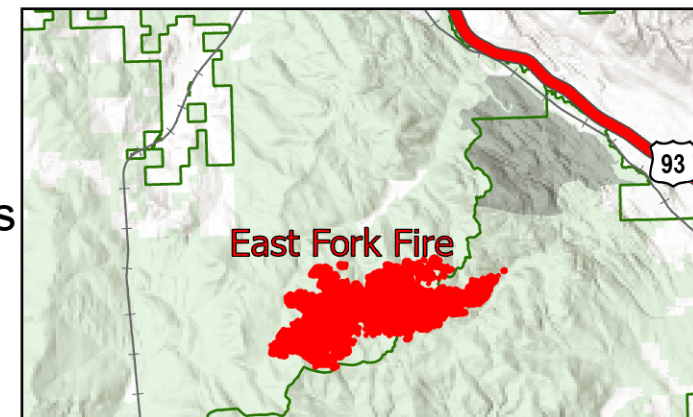

NR Team 6
8/27/2023 2028
North American 1983 Datum.
LatLong Grid