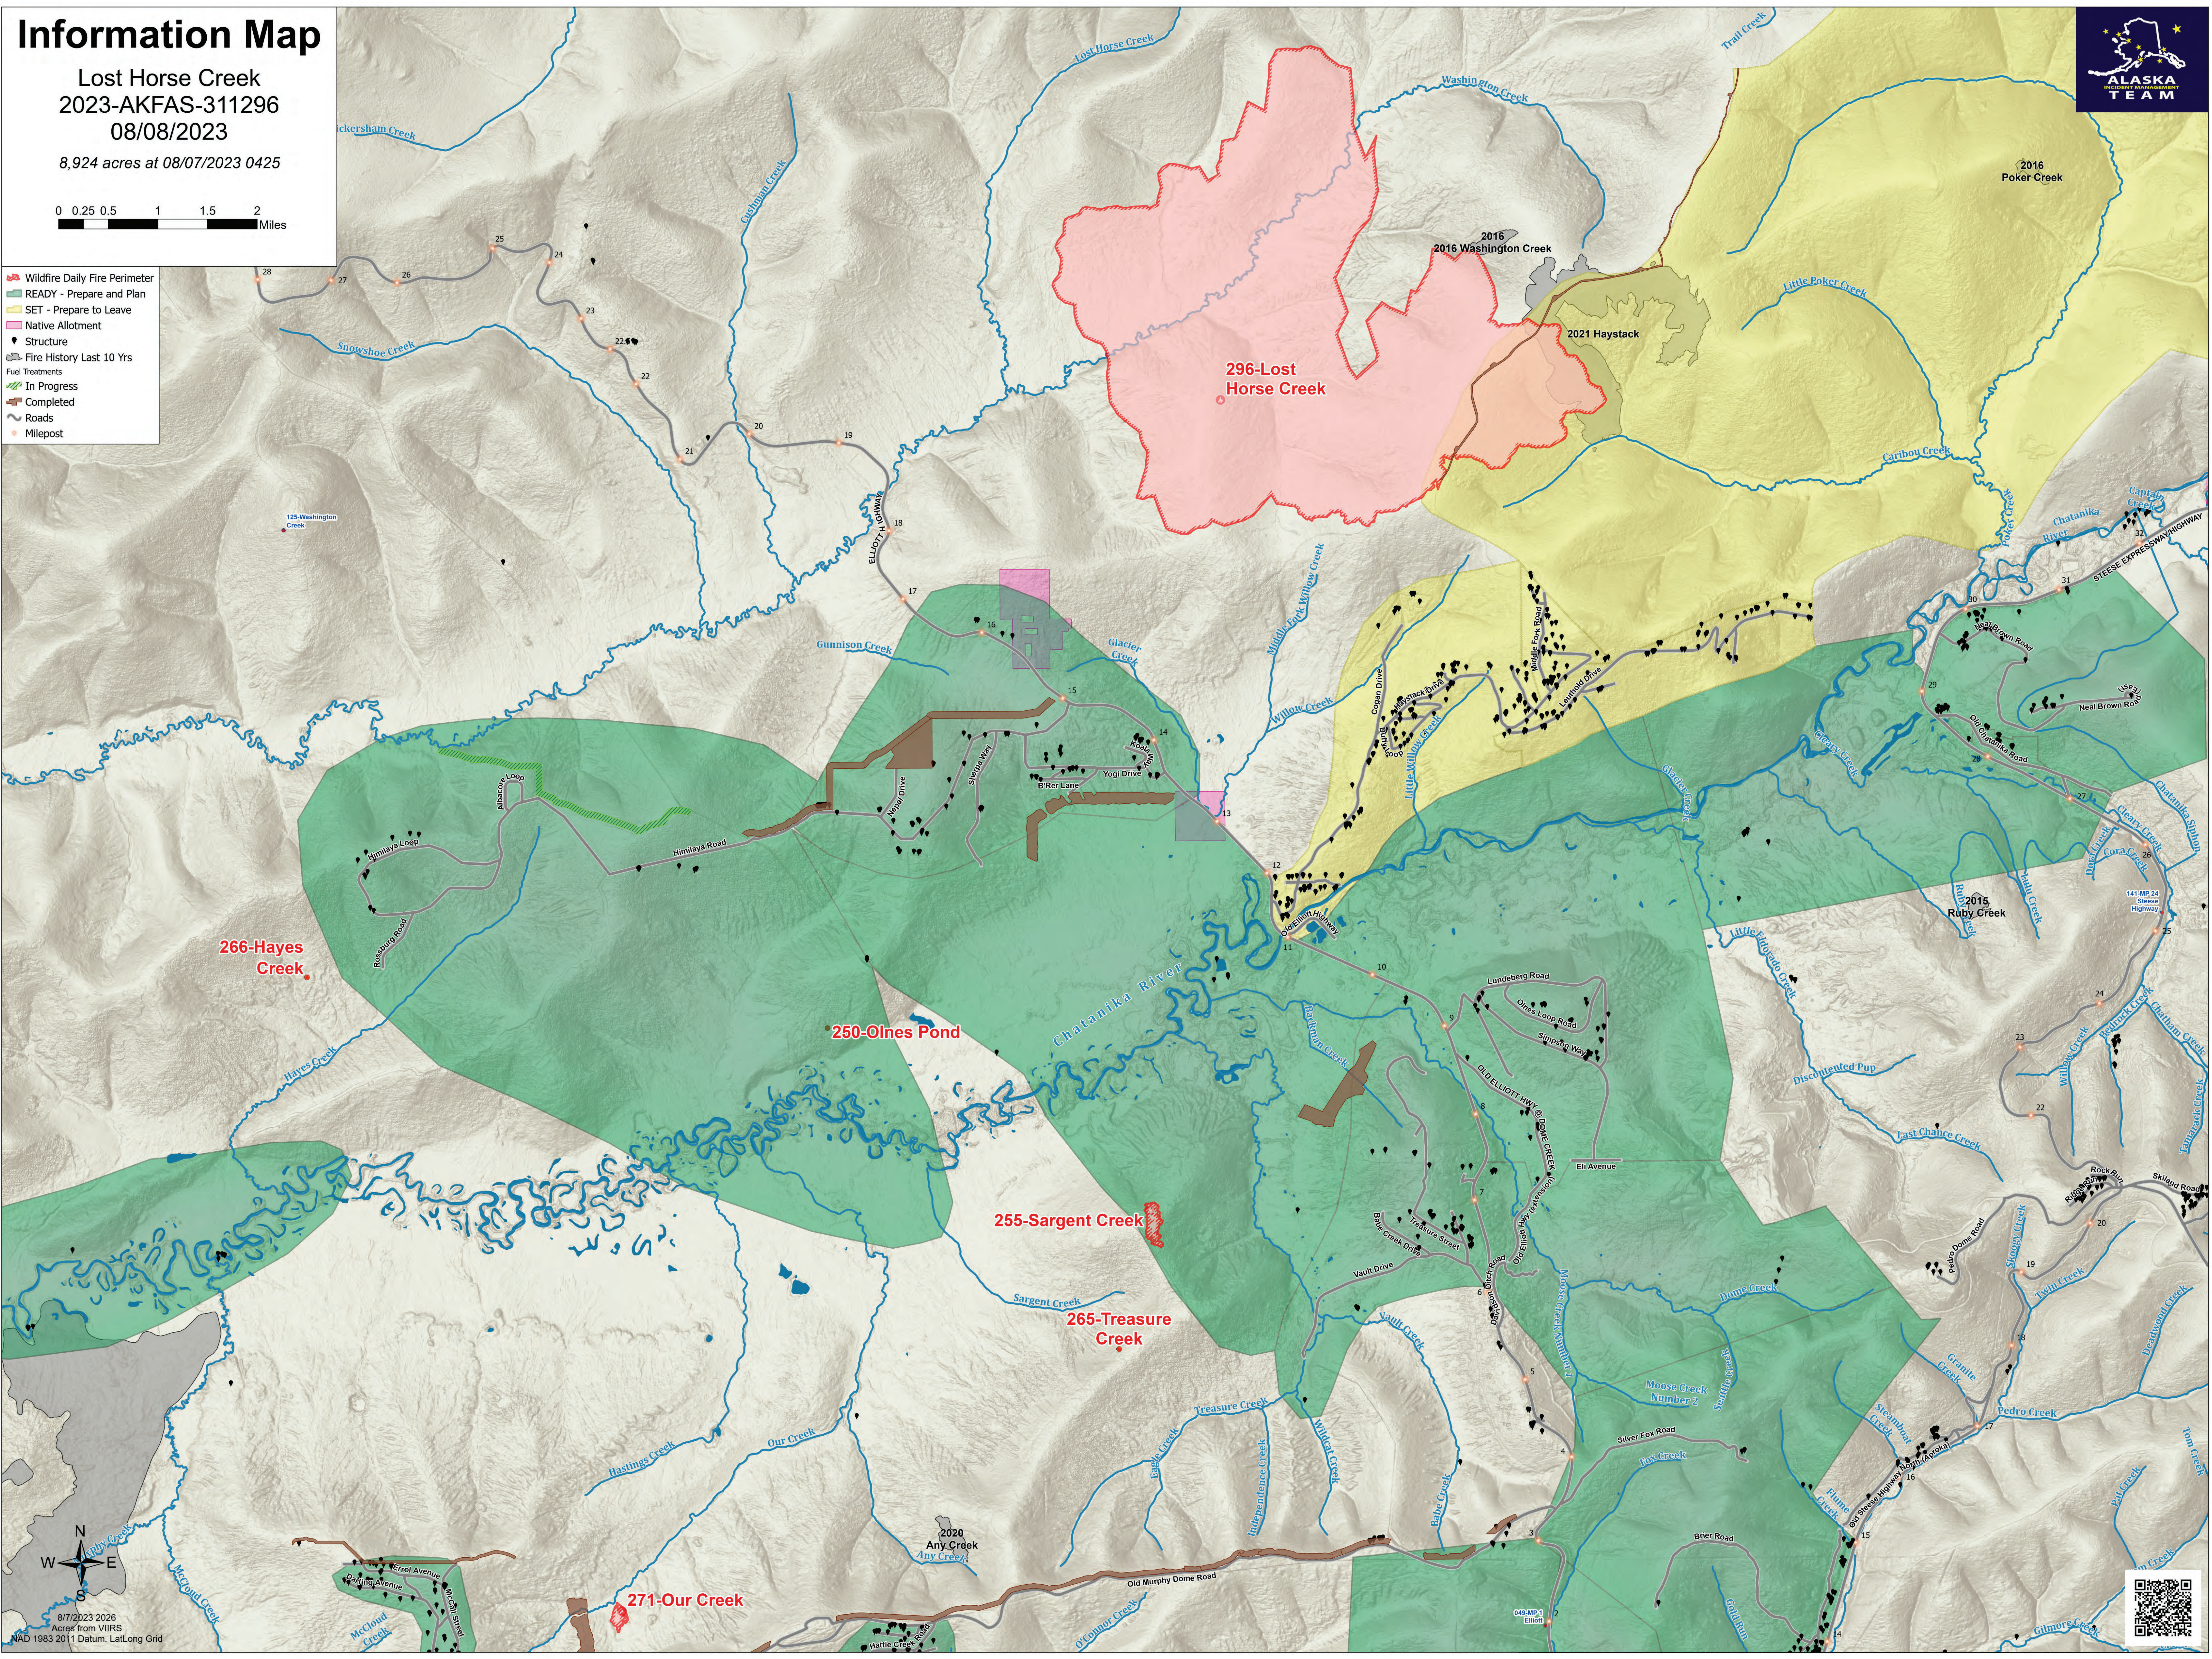

Information Map

Lost Horse Creek
2023-AKFAS-311296
08/08/2023

8,924 acres at 08/07/2023 0425

- Wildfire Daily Fire Perimeter
- READY - Prepare and Plan
- SET - Prepare to Leave
- Native Allotment
- Structure
- Fire History Last 10 Yrs
- Fuel Treatments
- In Progress
- Completed
- Roads
- Milepost

8/7/2023 2026
Acres from VIIRS
NAD 1983 2011 Datum, LatLong Grid