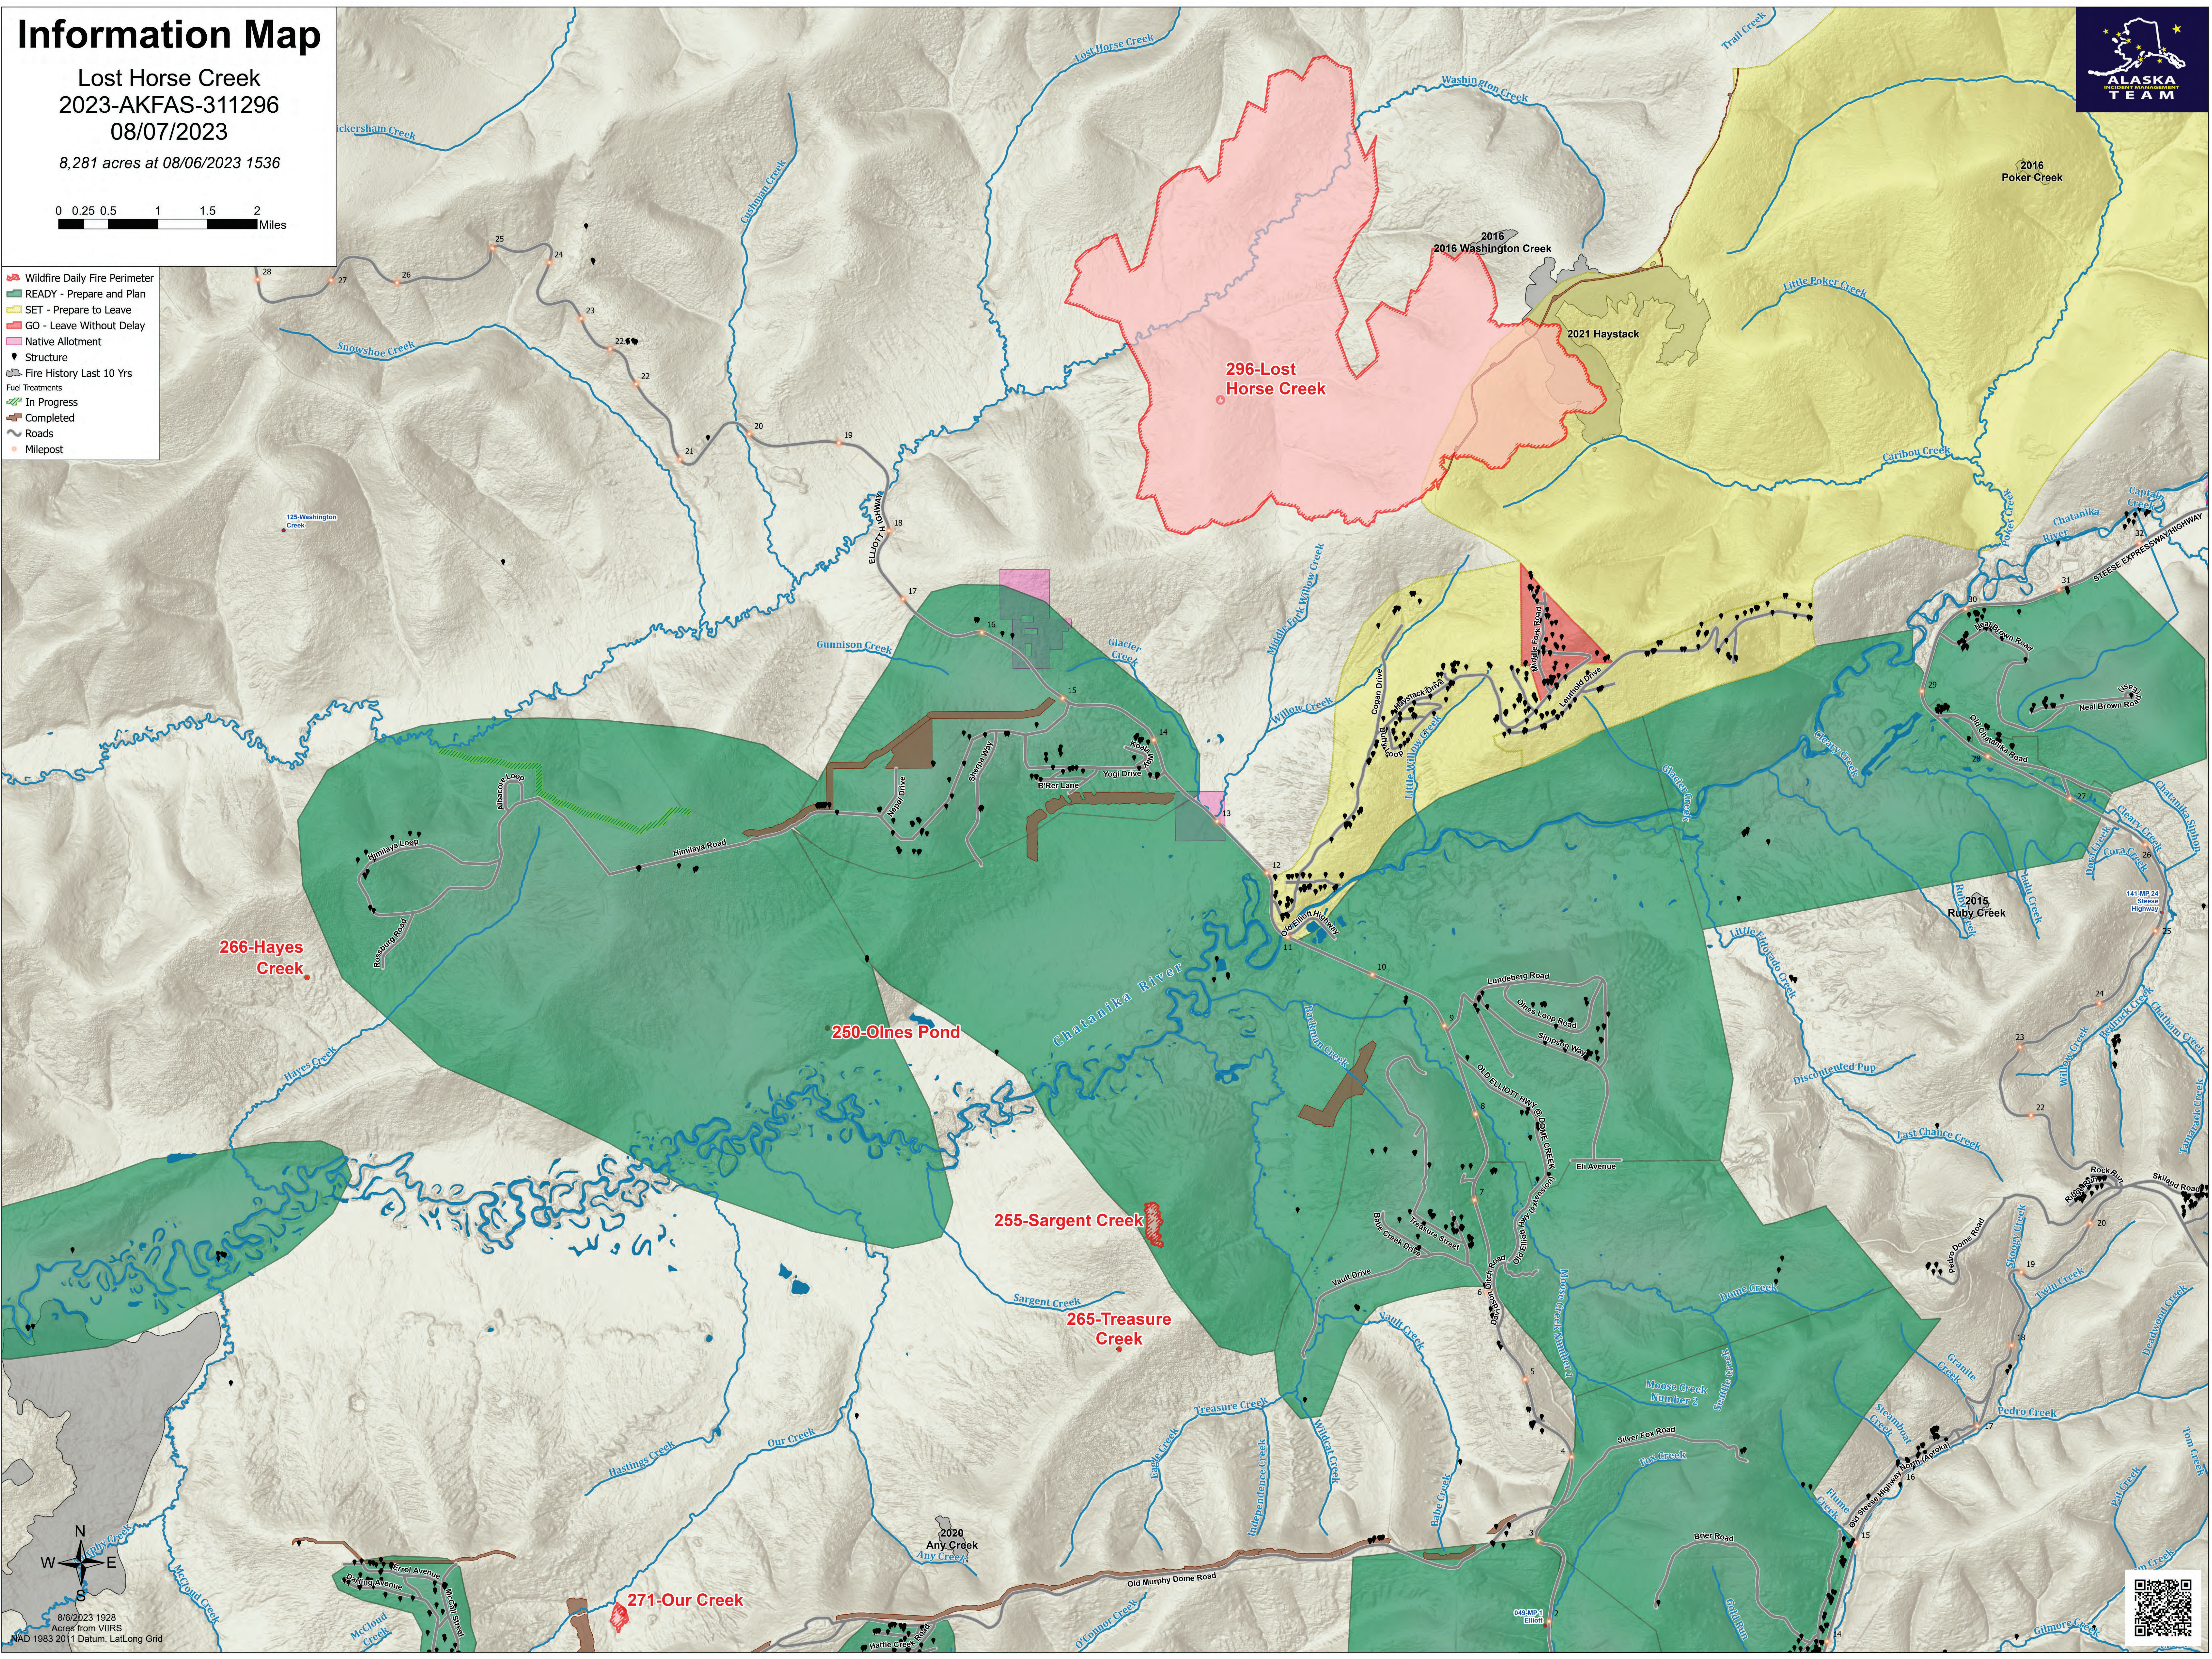

# Information Map

Lost Horse Creek  
2023-AKFAS-311296  
08/07/2023

8,281 acres at 08/06/2023 1536

- Wildfire Daily Fire Perimeter
- READY - Prepare and Plan
- SET - Prepare to Leave
- GO - Leave Without Delay
- Native Allotment
- Structure
- Fire History Last 10 Yrs
- Fuel Treatments
  - In Progress
  - Completed
- Roads
- Milepost

8/6/2023 1928  
Acres from VIIRS  
NAD 1983 2011 Datum, Lat/Long Grid