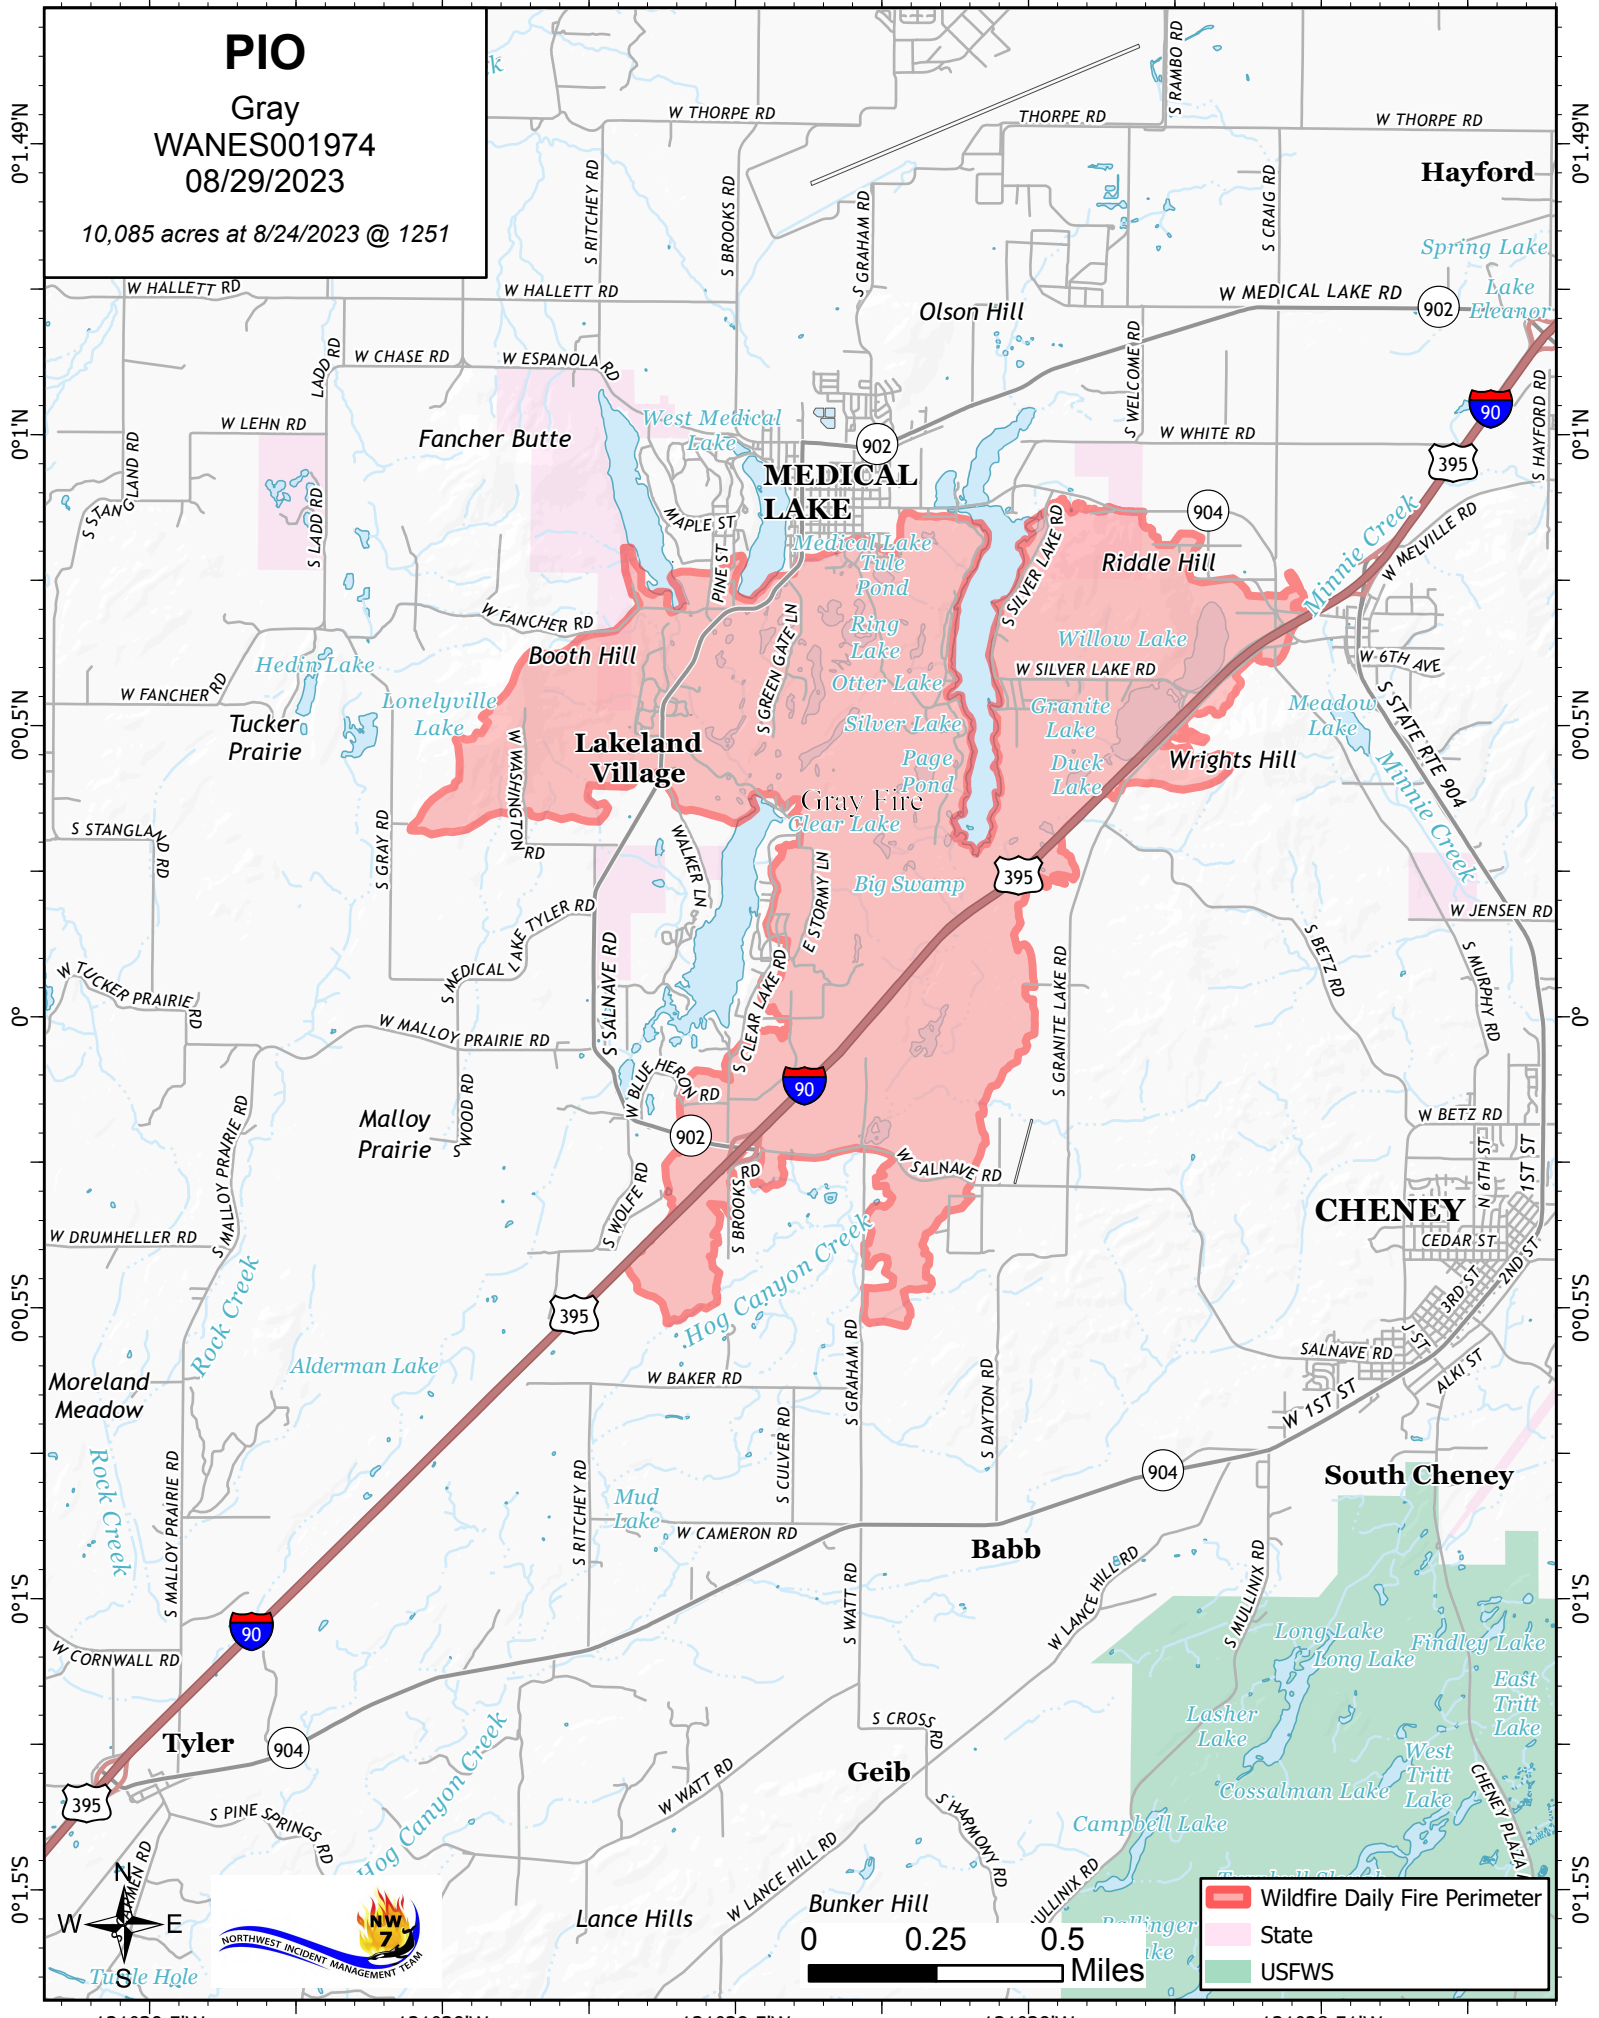

121°30.5'W

121°30'W

121°29.5'W

121°29'W

121°28.51'W

PIO

Gray
WANES001974
08/29/2023

10,085 acres at 8/24/2023 @ 1251

0°1.49'N
0°1'N
0°0.5'N
0°
0°0.5'S
0°1'S
0°1.5'S

0°1.49'N
0°1'N
0°0.5'N
0°
0°0.5'S
0°1'S
0°1.5'S

121°30.5'W

121°30'W

121°29.5'W

121°29'W

121°28.51'W

- Wildfire Daily Fire Perimeter
- State
- USFS