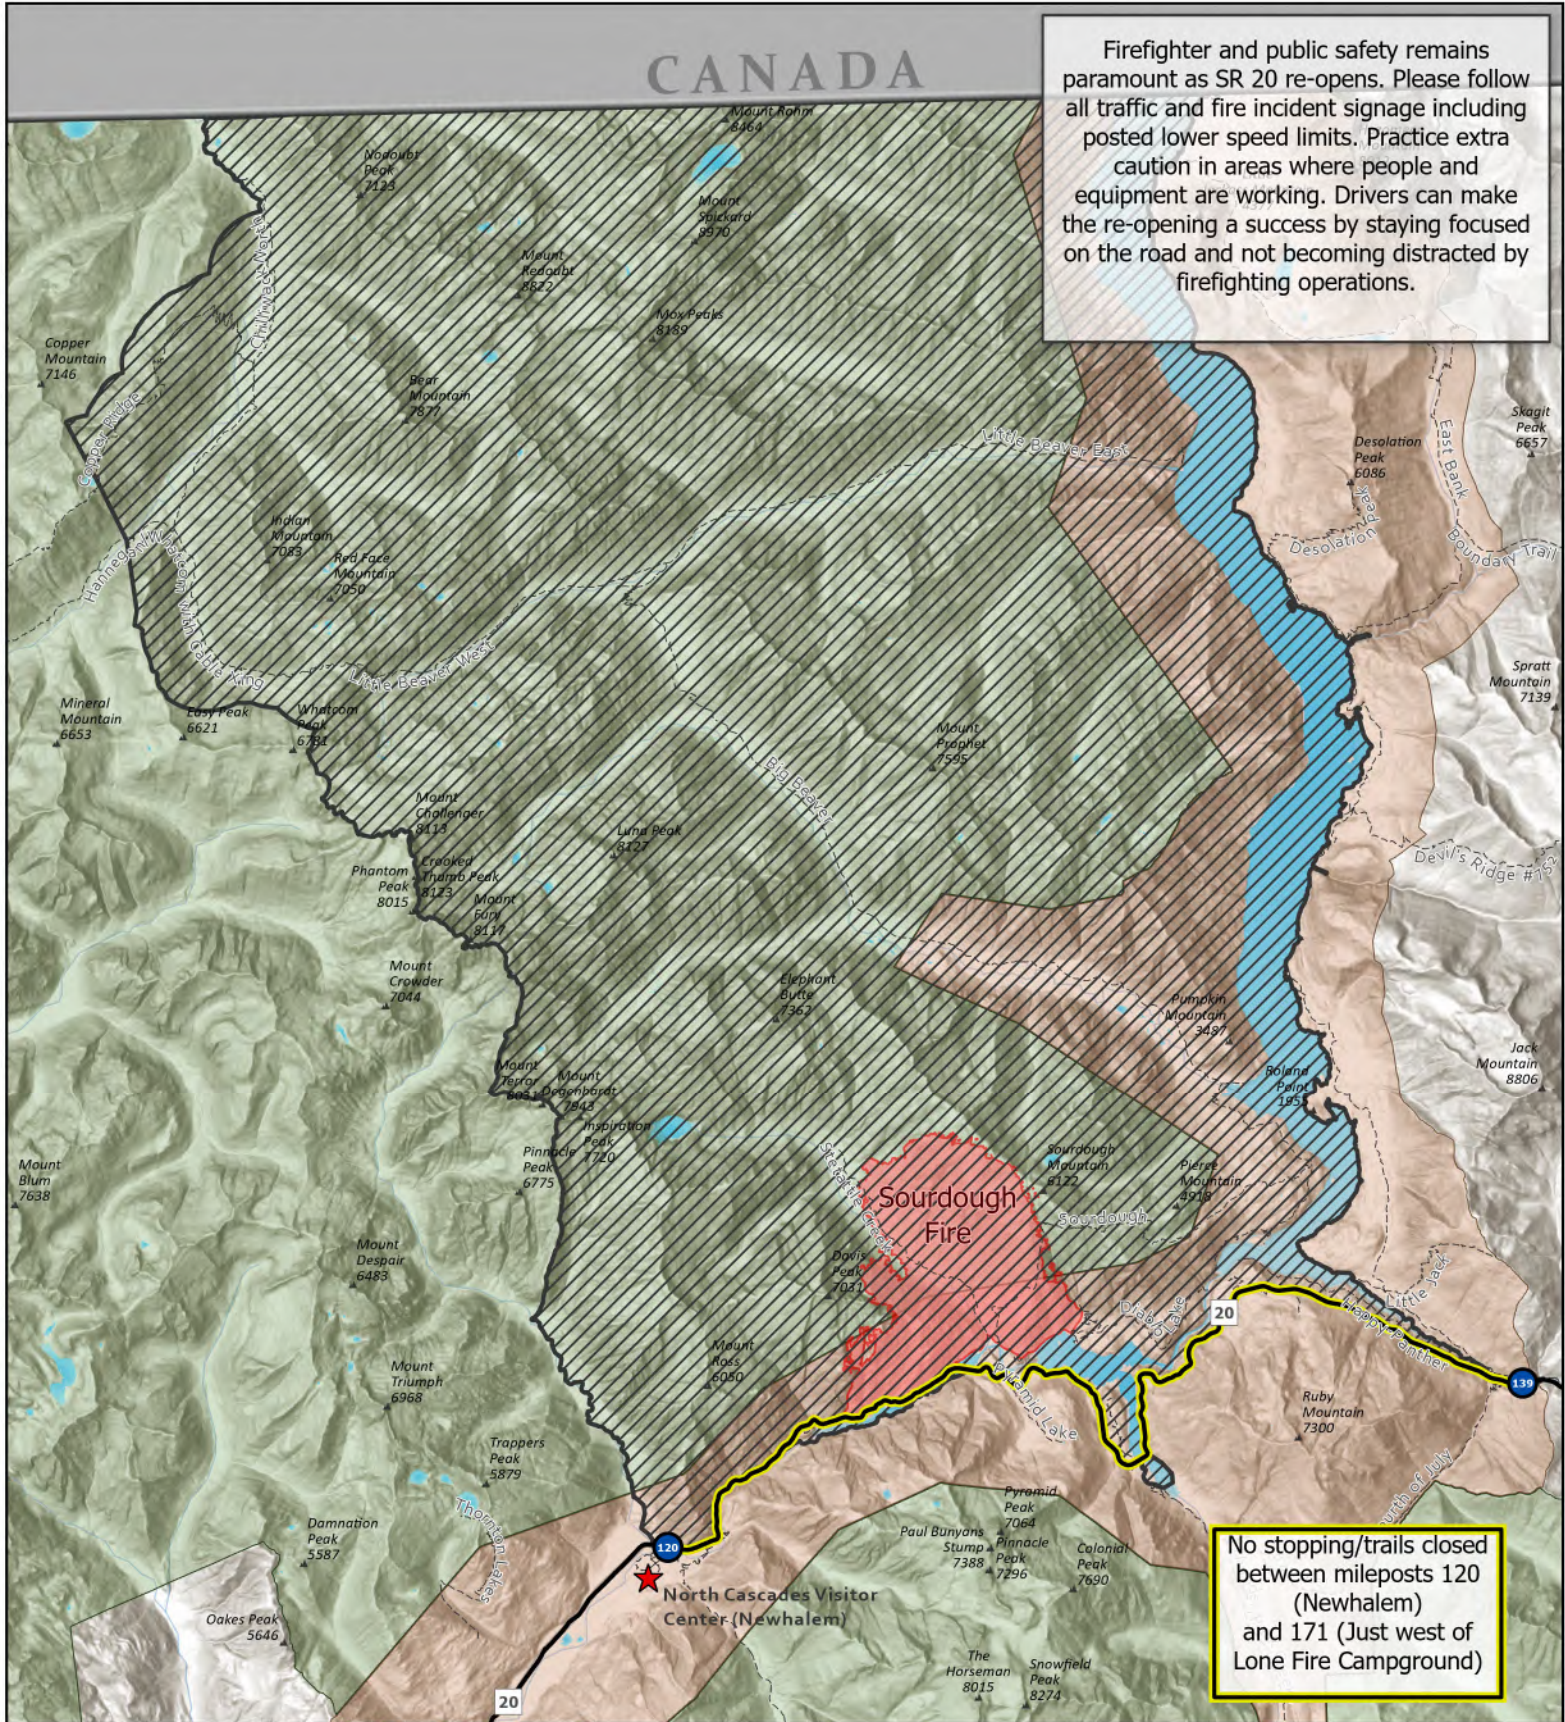

NPS Closures

CANADA

Firefighter and public safety remains paramount as SR 20 re-opens. Please follow all traffic and fire incident signage including posted lower speed limits. Practice extra caution in areas where people and equipment are working. Drivers can make the re-opening a success by staying focused on the road and not becoming distracted by firefighting operations.

No stopping/trails closed between mileposts 120 (Newhalem) and 171 (Just west of Lone Fire Campground)

Sourdough
WA-NCP-000262
8/25/2023

6138 acres at 08/24/23 @2126

- No Stopping/Trails Closed
- National Park Service Closures
- Milepost Markers
- Trails
- North Cascades NPS
- Ross Lake NRA