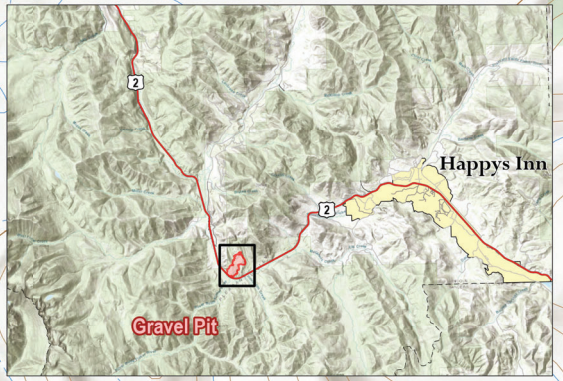

Public Information

Gravel Pit
MTNWS00274L
304 acres
08/12/2023

- ▭ Wildfire Daily Fire Perimeter
- Primary Highway

<https://inciweb.nwcg.gov/incident-information/mtmts-gravel-pit-fire>

Public Information