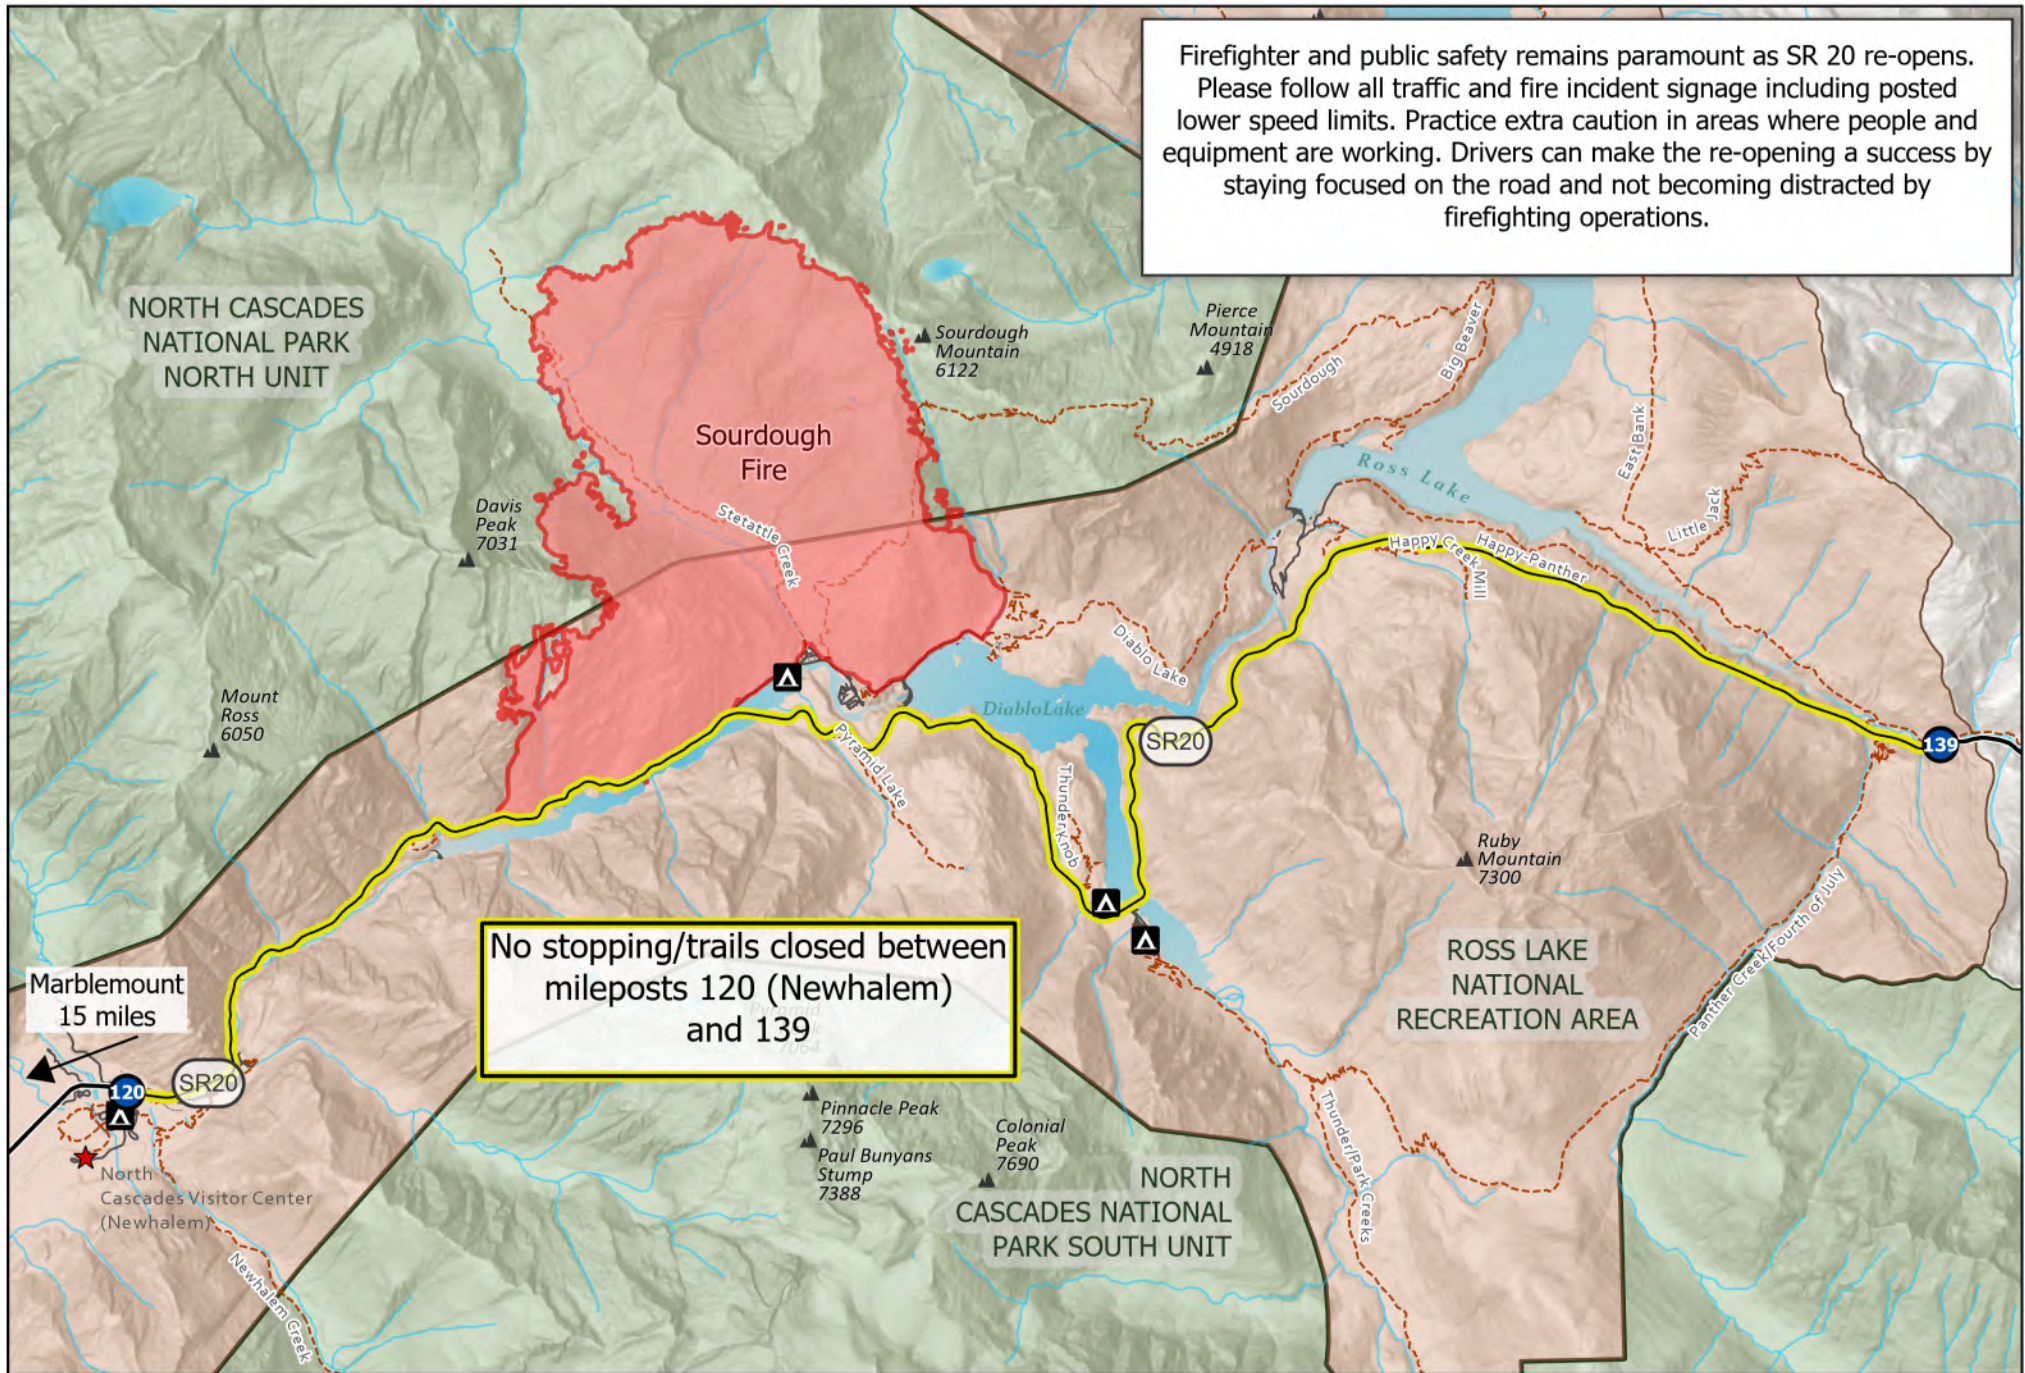

Information

Firefighter and public safety remains paramount as SR 20 re-opens. Please follow all traffic and fire incident signage including posted lower speed limits. Practice extra caution in areas where people and equipment are working. Drivers can make the re-opening a success by staying focused on the road and not becoming distracted by firefighting operations.

Sourdough
WA-NCP-000262
8/26/2023

6138 acres at 08/24/23 @2126

- No Stopping/Trails Closed
- Trails
- North Cascades NPS
- Milepost Markers
- Campground
- Ross Lake NRA