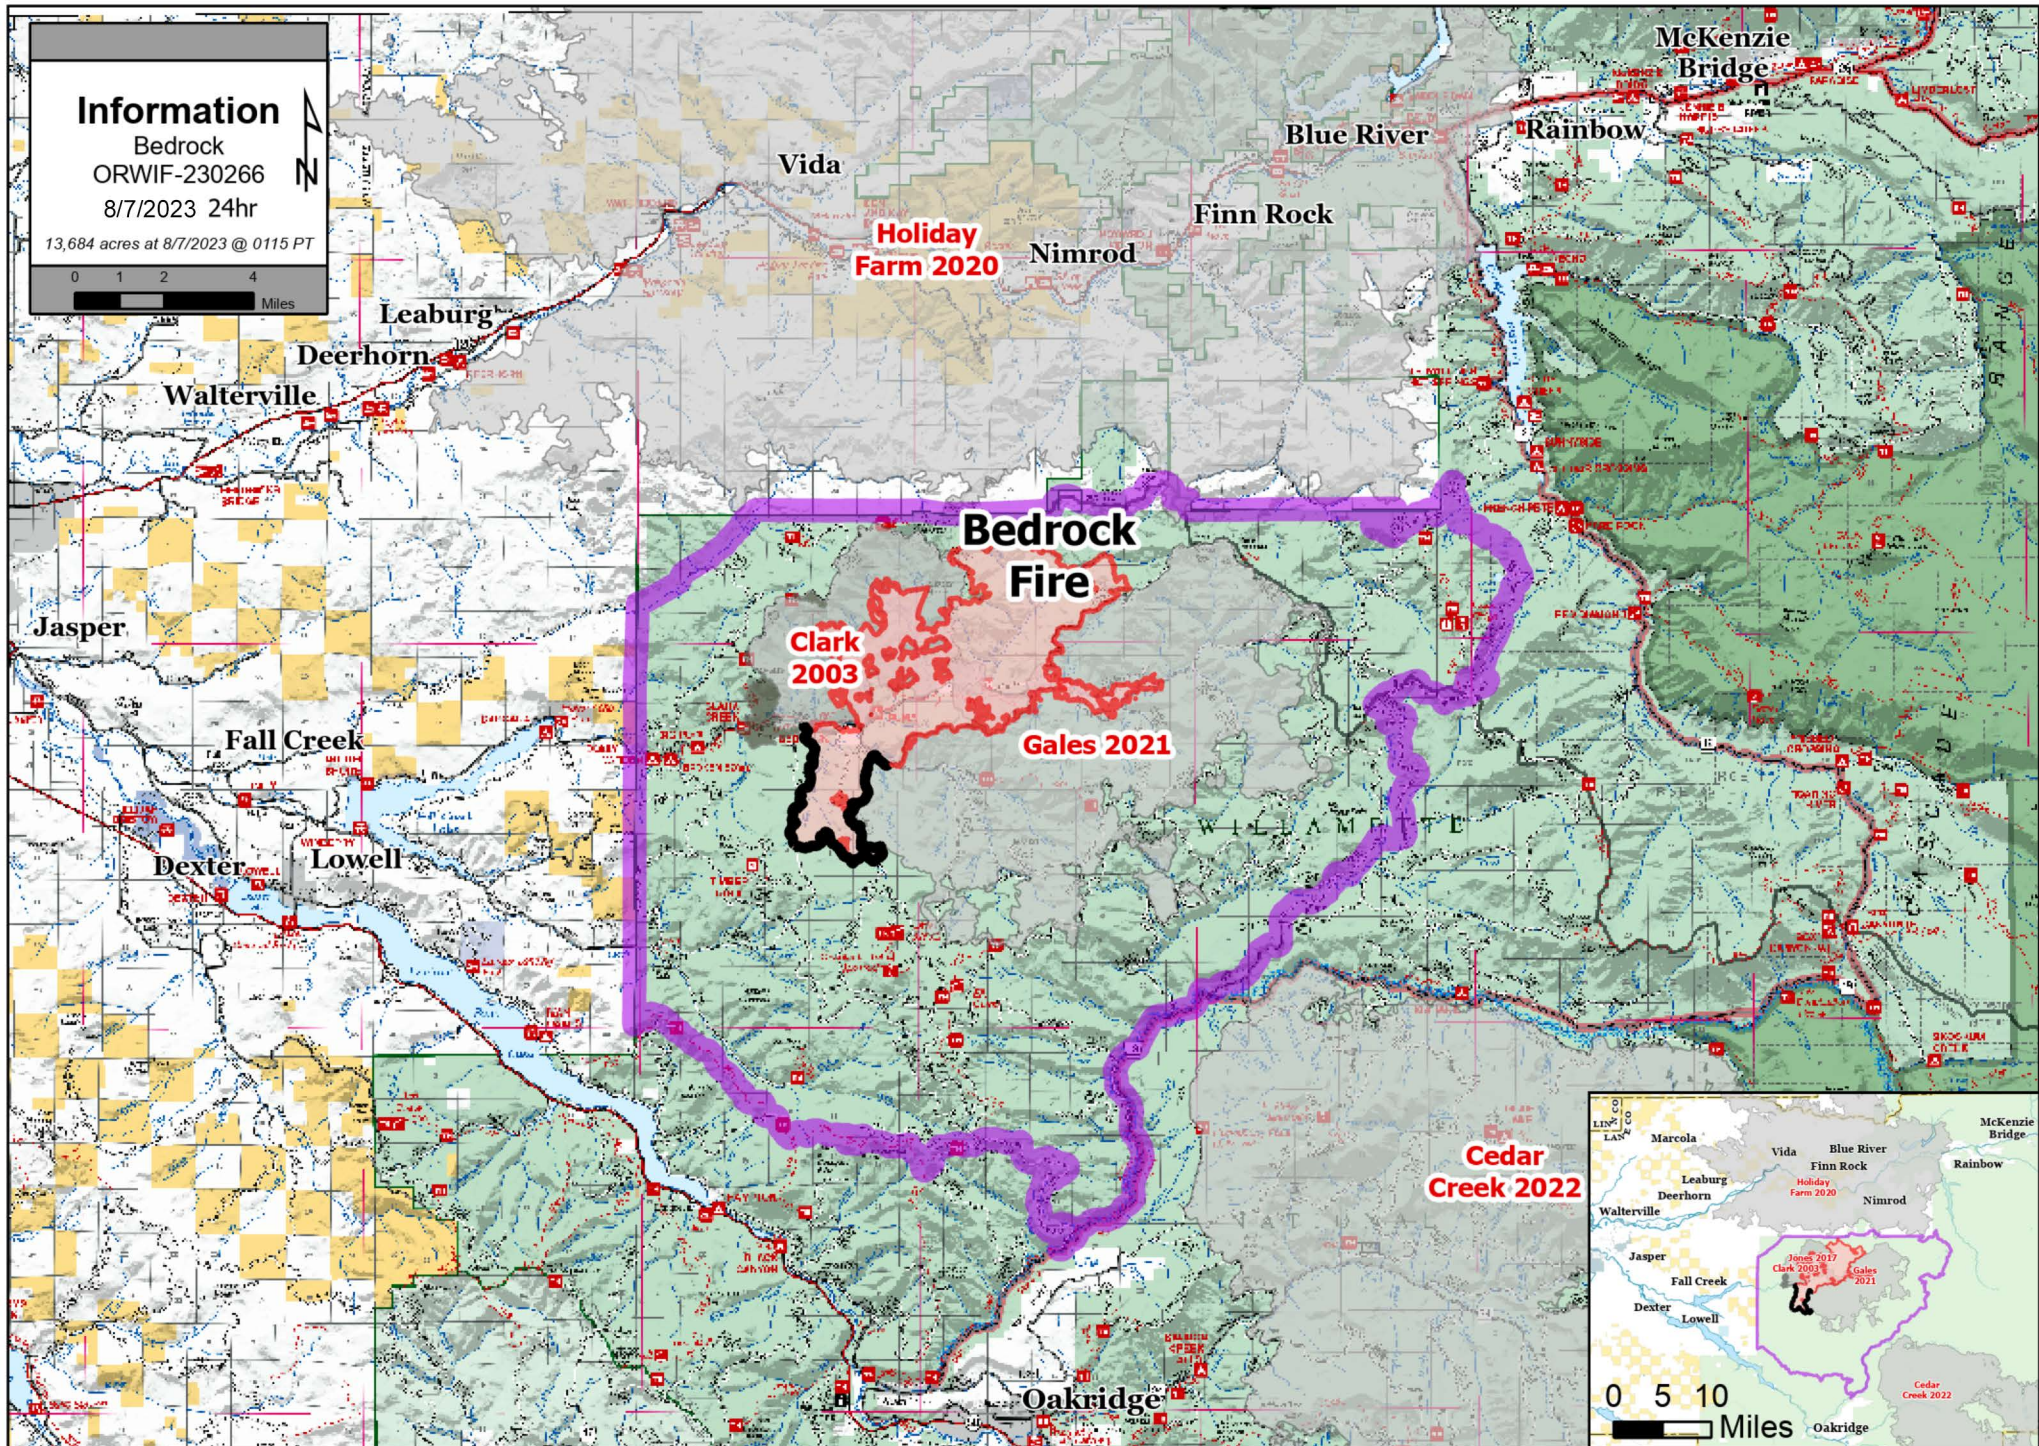

Information

Bedrock
ORWIF-230266

8/7/2023 24hr

13,684 acres at 8/7/2023 @ 0115 PT

Fire History	2015 - 2018	Perimeter Line	Wildfire Daily Fire Perimeter	Closure Area Located on USFS Lands Only
Fire Year	2019 - 2022	Contained		
	2000 - 2004			