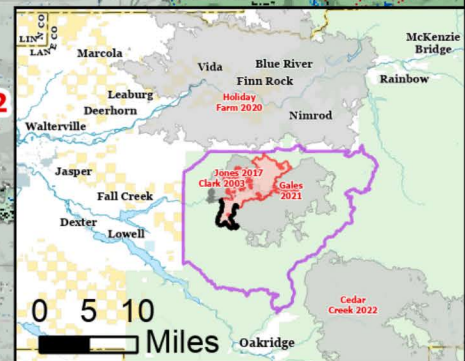

Information

Bedrock
ORWIF-230266

8/7/2023 24hr

13,684 acres at 8/7/2023 @ 0115 PT

Fire History	2015 - 2018	Perimeter Line	Wildfire Daily Fire Perimeter	Closure Area Located on USFS Lands Only
Fire Year	2019 - 2022	Contained		
	2000 - 2004			