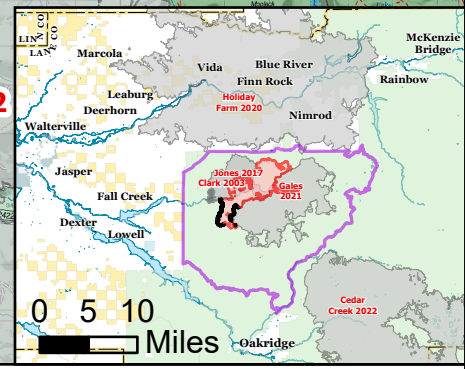

Information

Bedrock
ORWIF-230266

8/5/2023 24hr

12213 acres at 8/3/2023 @ 0036 PT

Fire History	2015 - 2018	Perimeter Line	Wildfire Daily Fire Perimeter	Closure Area Located on USFS Lands Only
Fire Year	2019 - 2022	Contained		
	2000 - 2004			