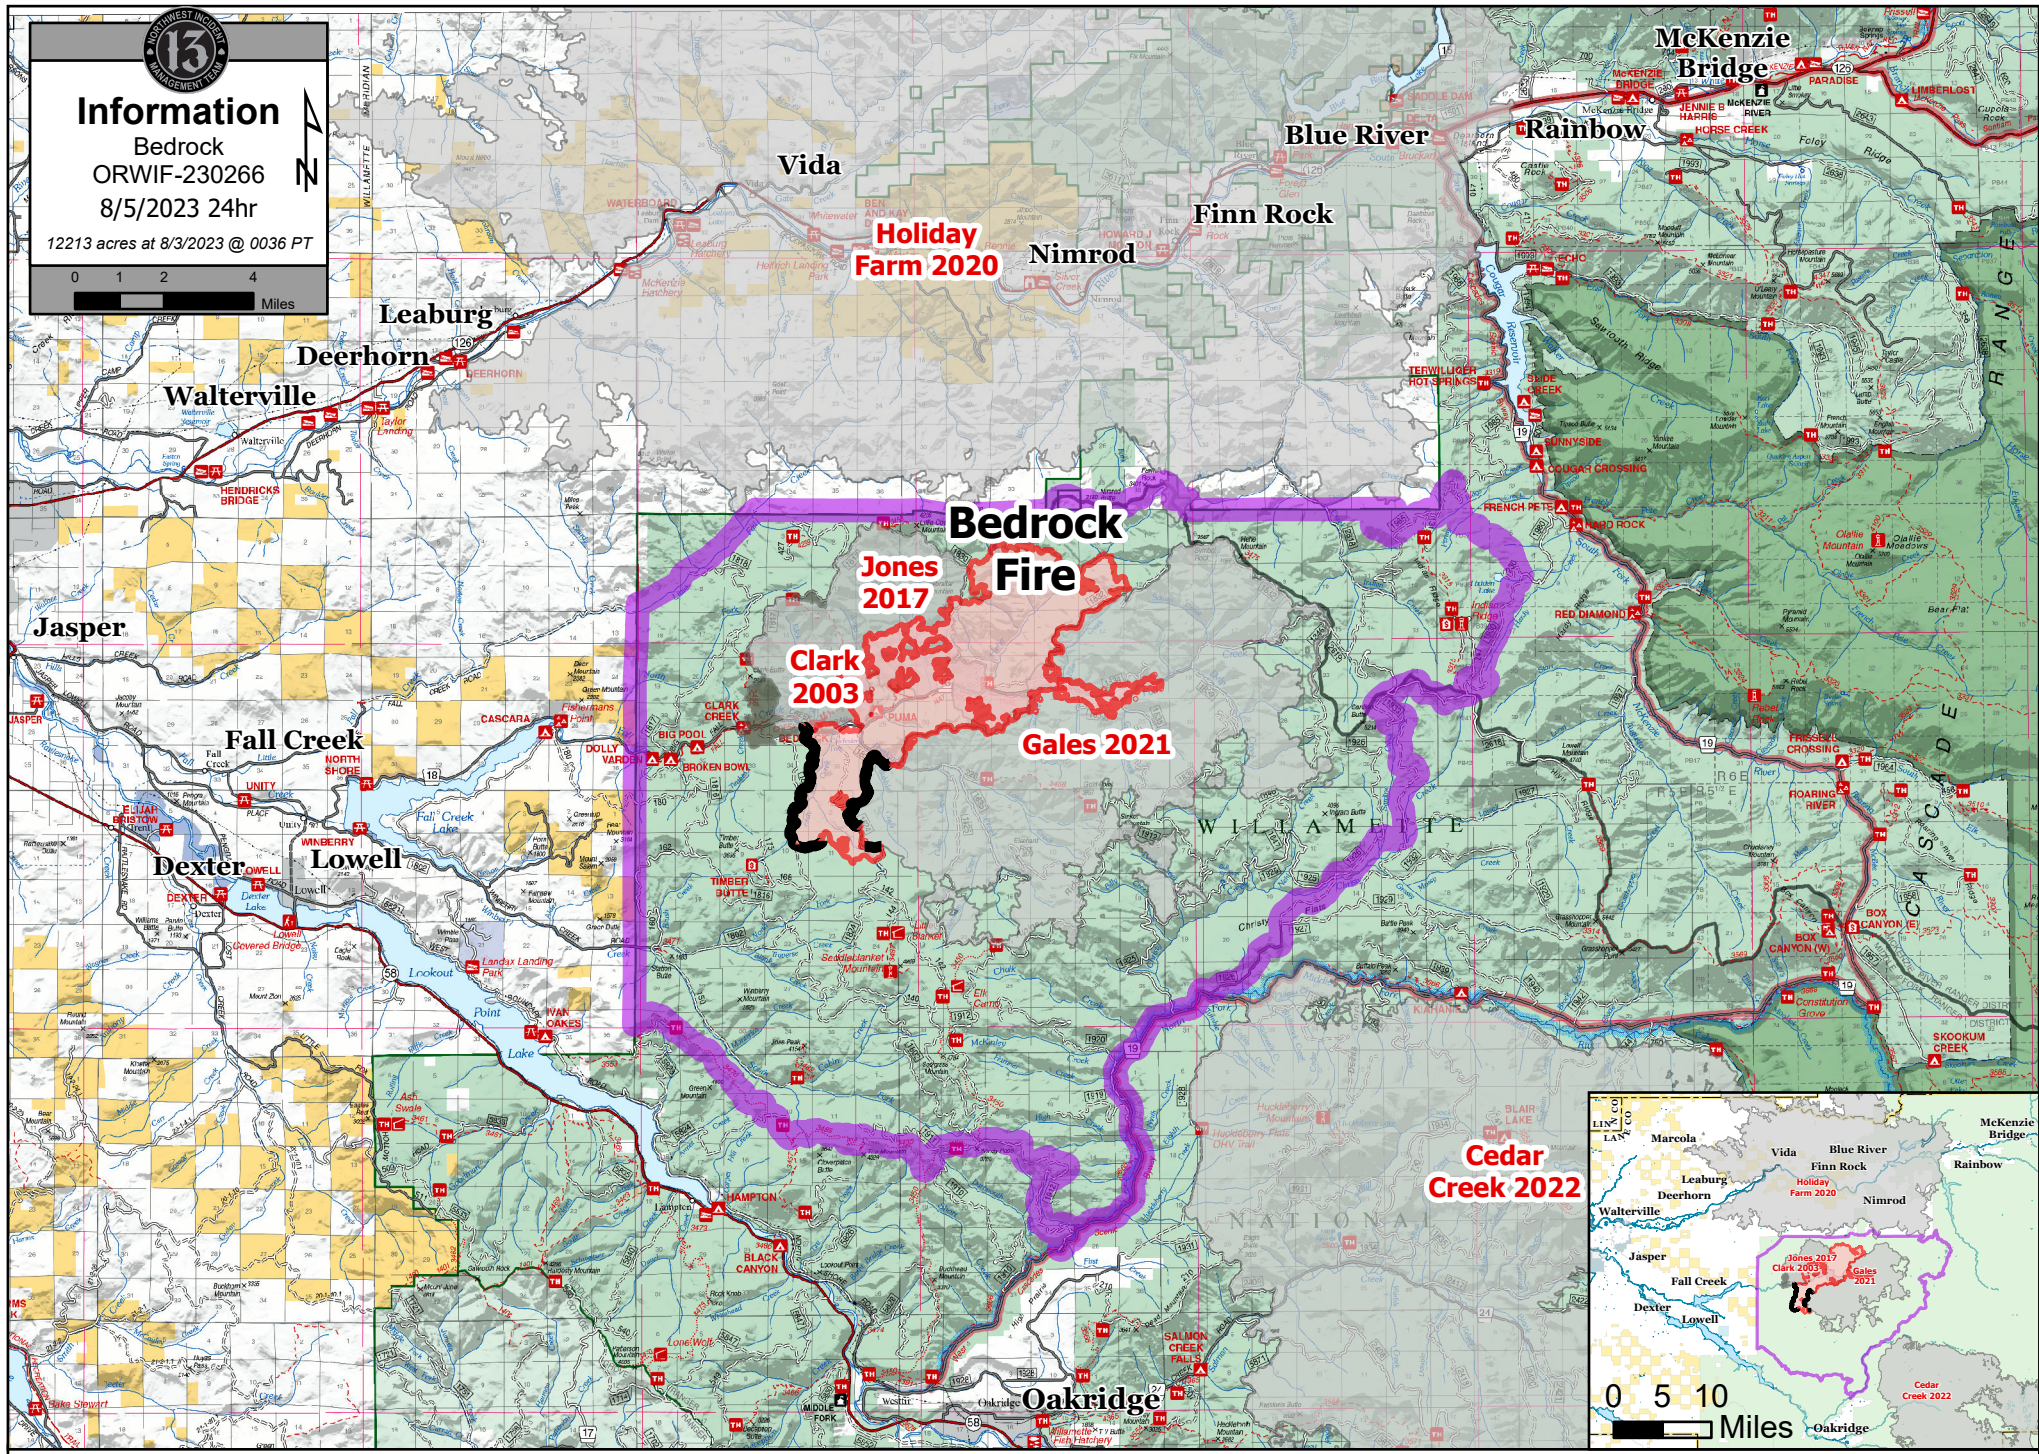

Information

Bedrock
ORWIF-230266

8/5/2023 24hr

12213 acres at 8/3/2023 @ 0036 PT

Fire History	2015 - 2018	Perimeter Line	Wildfire Daily Fire Perimeter	Closure Area Located on USFS Lands Only
Fire Year	2019 - 2022	Contained		
	2000 - 2004			