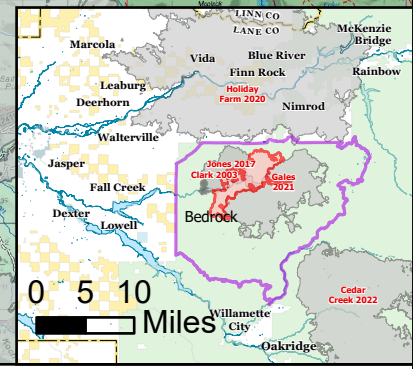

# Information

Bedrock  
ORWIF-230266  
8/4/2023 24hr

12213 acres at 8/3/2023 @ 0036 PT

Fire History	2015 - 2018	Perimeter Line	Wildfire Daily Fire Perimeter	Closure Area Located on USFS Lands Only
Fire Year	2019 - 2022	Contained		
	2000 - 2004			