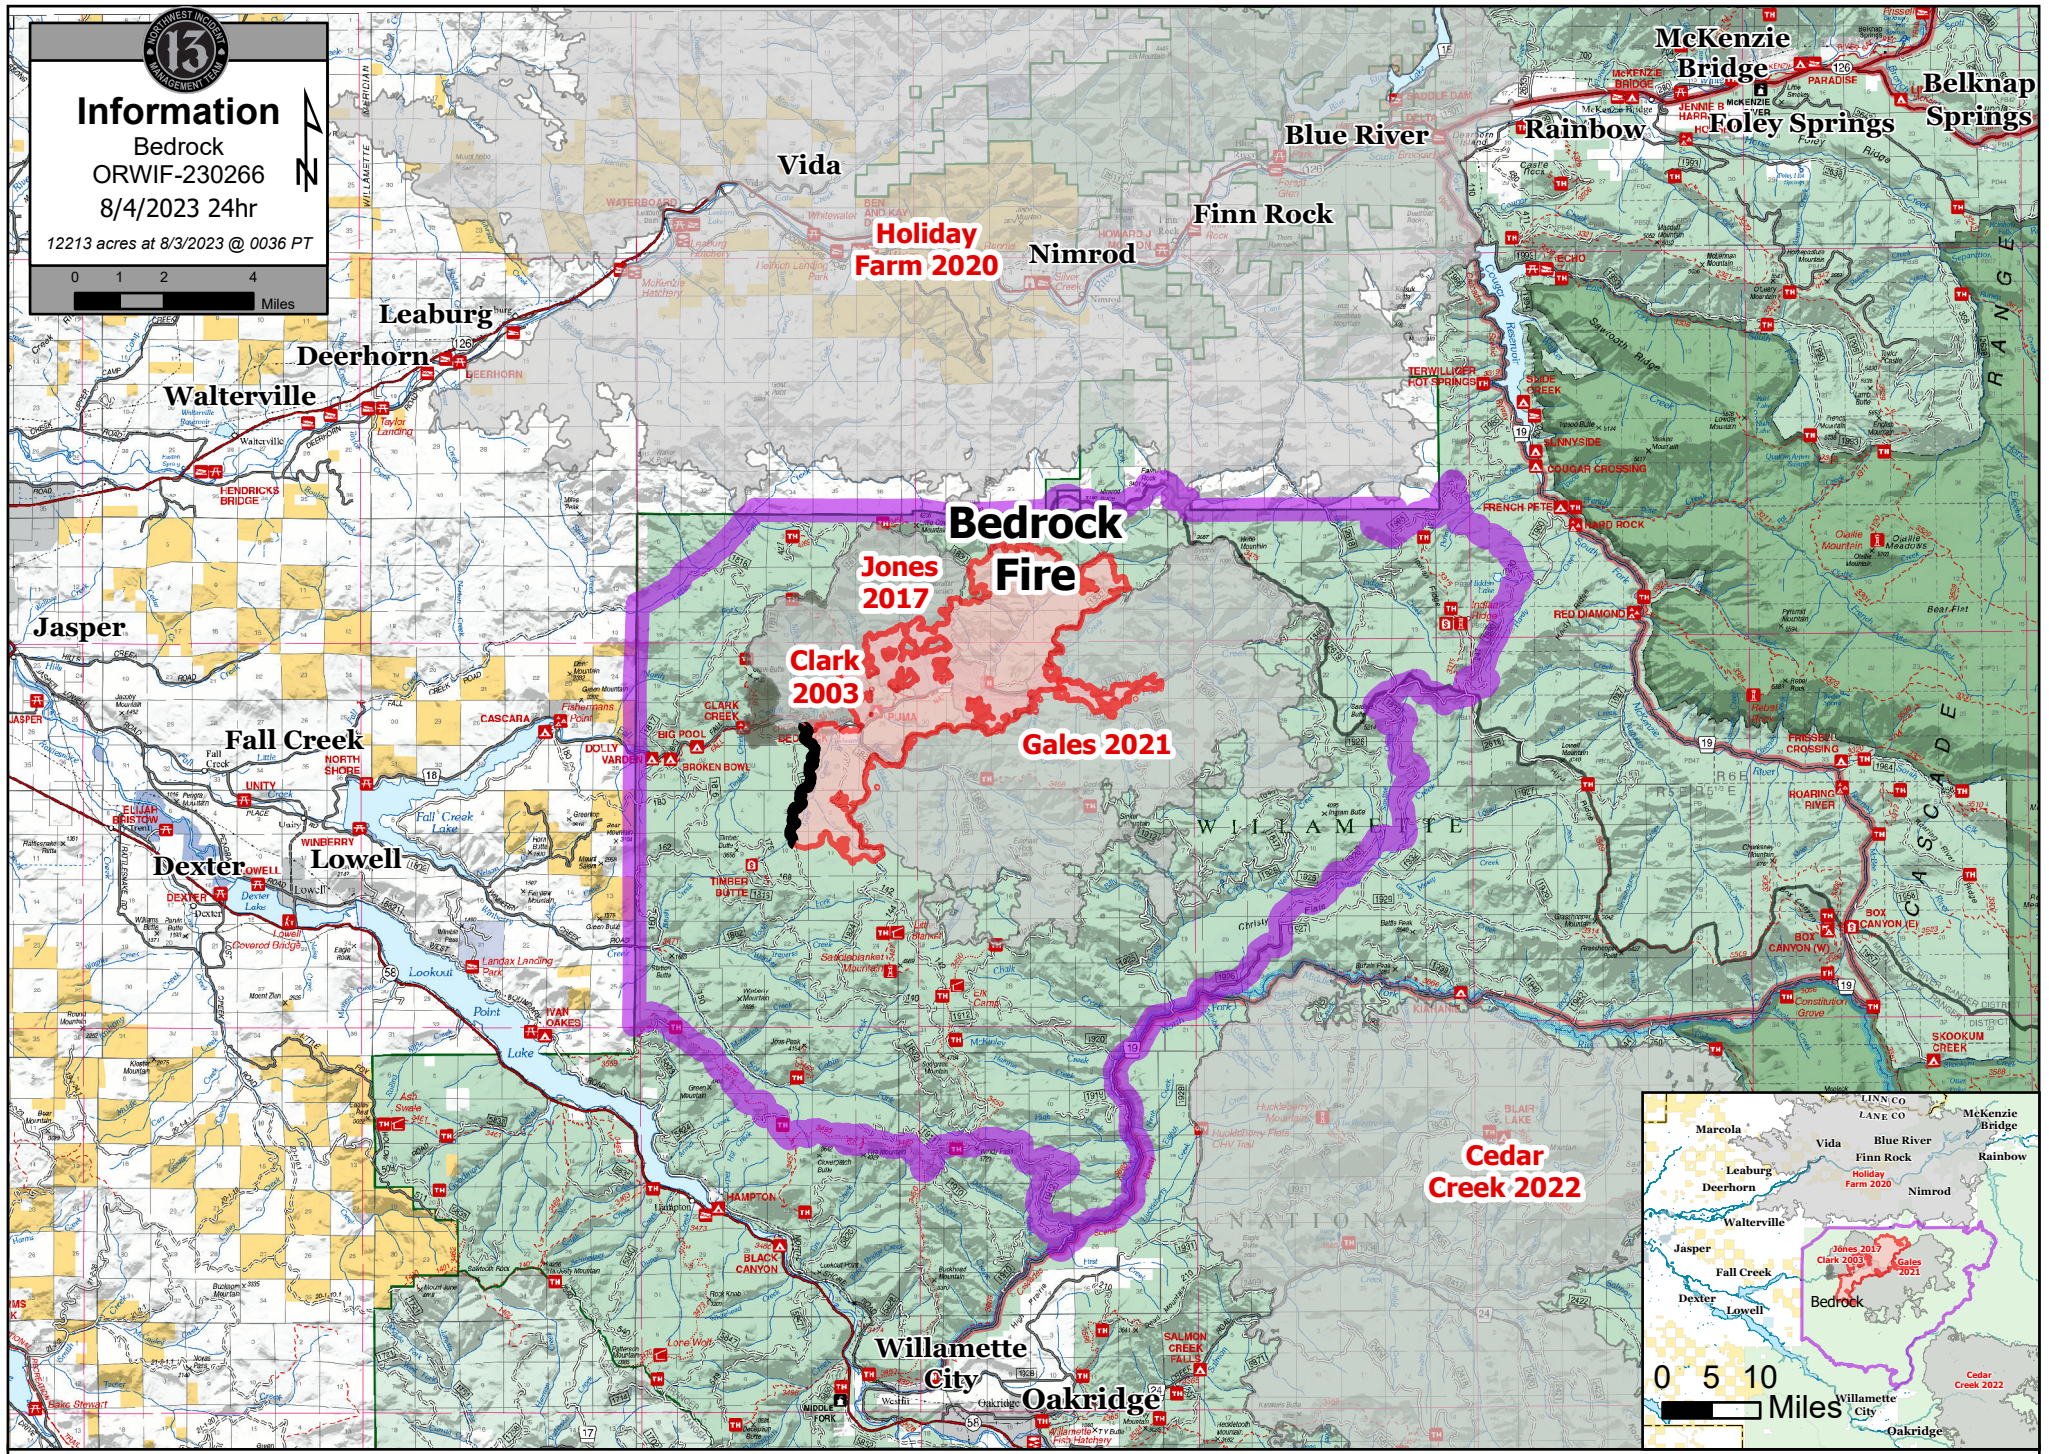

# Information

Bedrock  
ORWIF-230266  
8/4/2023 24hr

12213 acres at 8/3/2023 @ 0036 PT

Fire History	2015 - 2018	Perimeter Line	Wildfire Daily Fire Perimeter	Closure Area Located on USFS Lands Only
Fire Year	2019 - 2022	Contained		
	2000 - 2004			