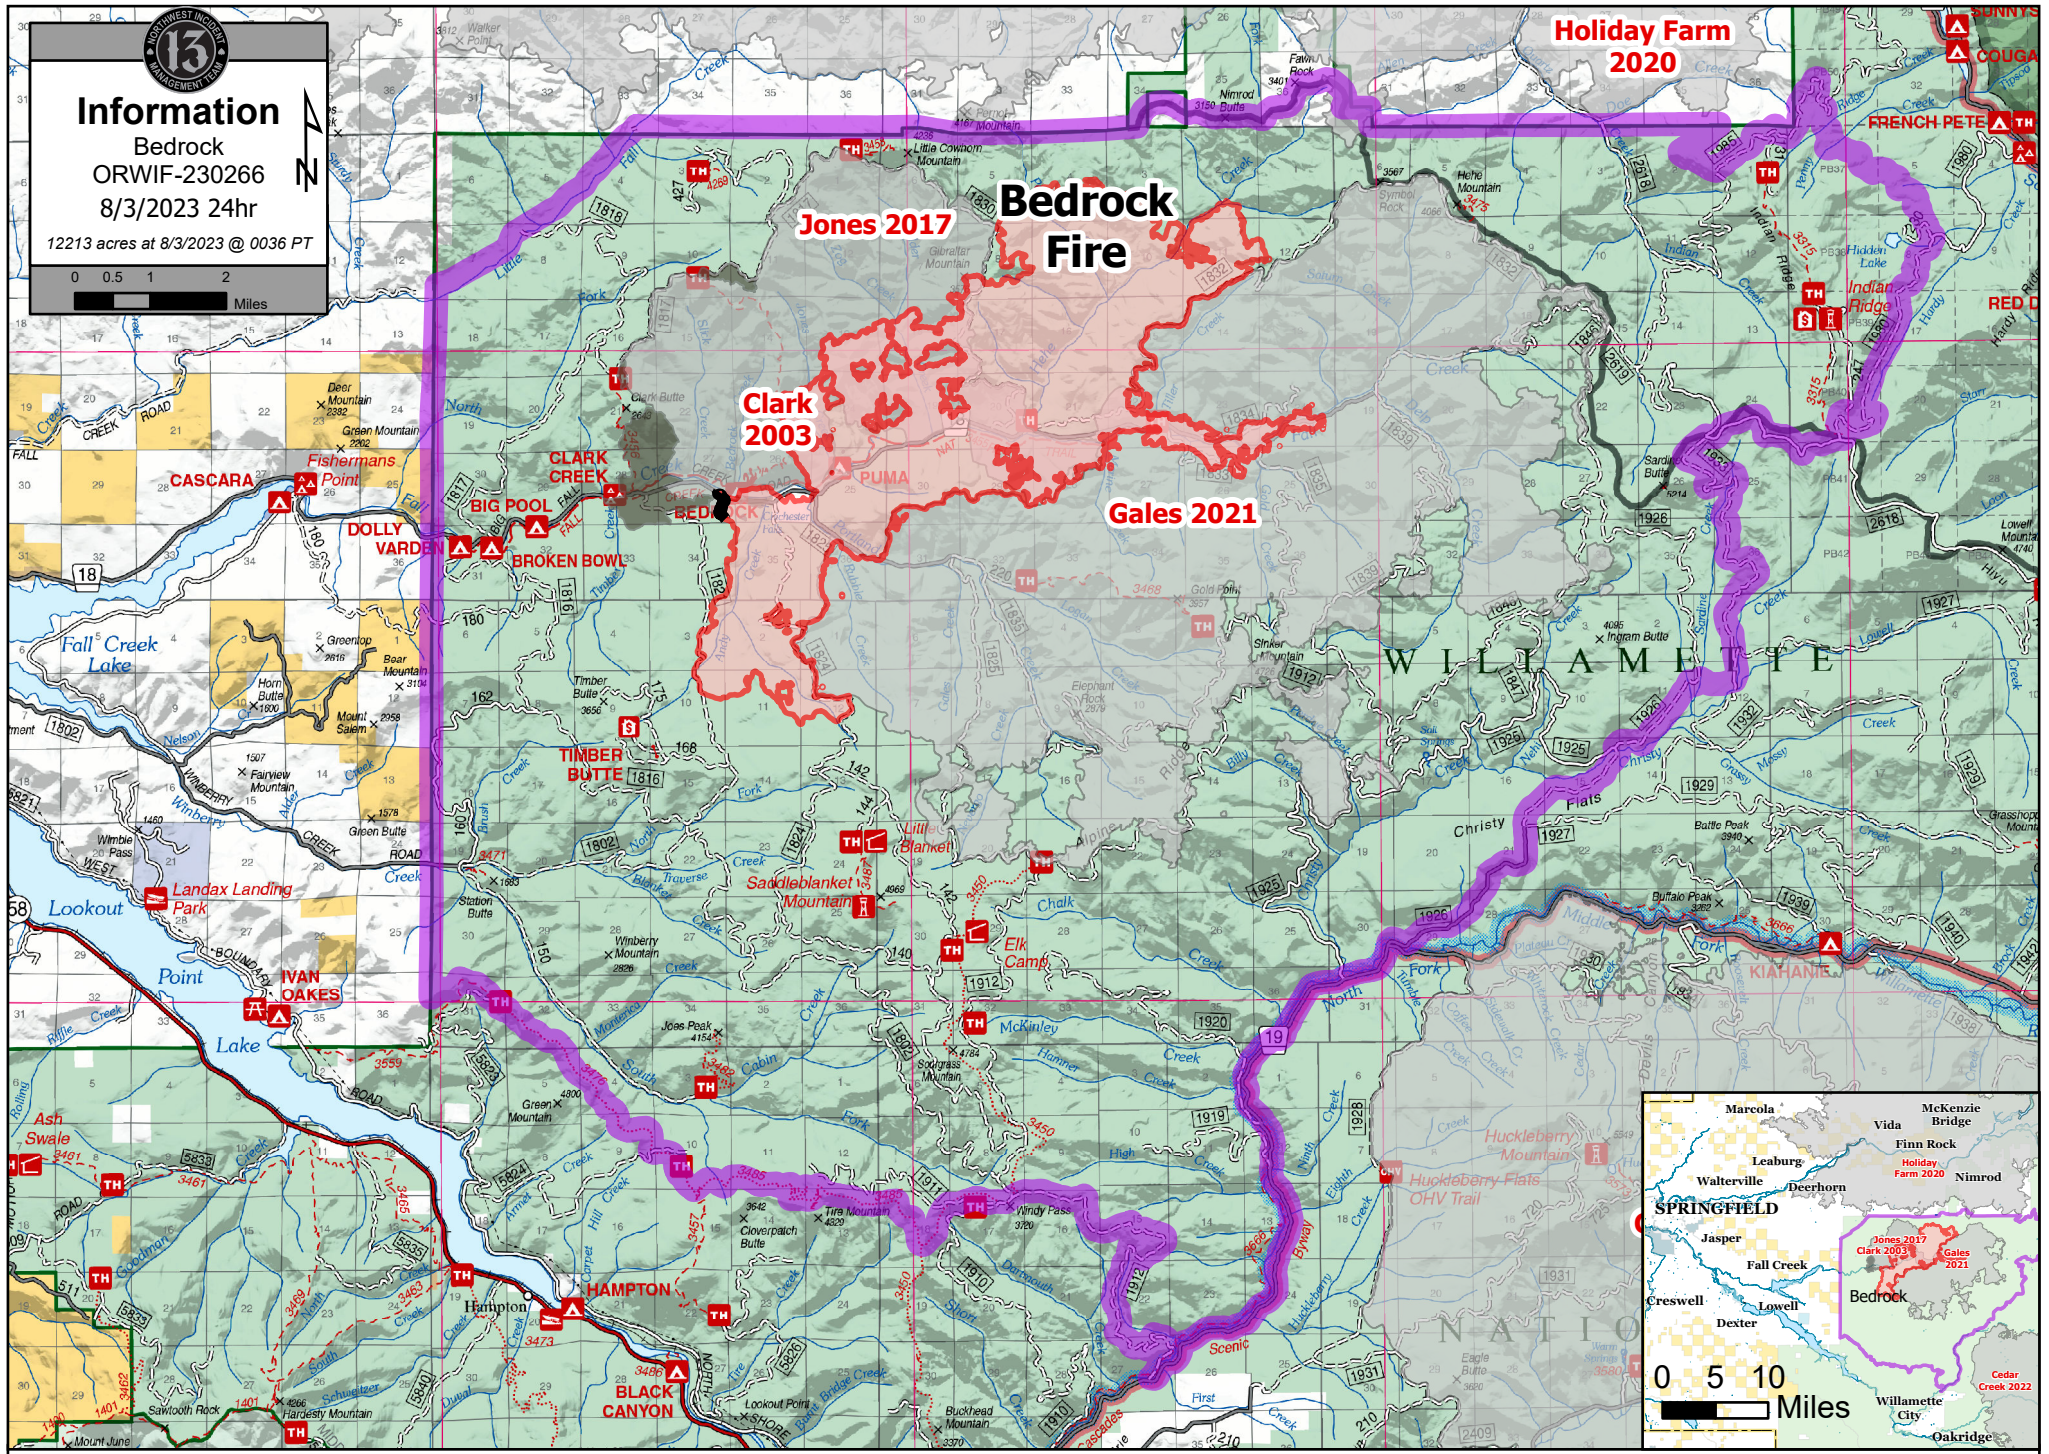

# Information

Bedrock  
ORWIF-230266

8/3/2023 24hr

12213 acres at 8/3/2023 @ 0036 PT

Holiday Farm  
2020

Jones 2017  
**Bedrock Fire**

Clark  
2003

Gales 2021

Fire History	2015 - 2018
Fire Year	2019 - 2022
	2000 - 2004

Perimeter Line  
 Contained

Wildfire Daily Fire Perimeter

Closure Area Located on USFS Lands Only