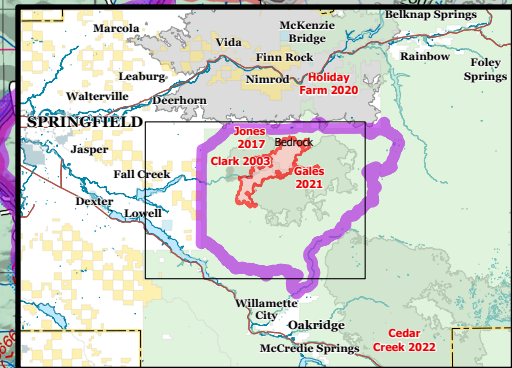

Information

Bedrock

ORWIF-230266

8/2/2023 24hr

11182 acres at 8/1/2023 @ 1847 PT

0 0.5 1 2 Miles

Fire History	2015 - 2018	Perimeter Line	Wildfire Daily Fire Perimeter
Fire Year	2019 - 2022	Contained	Closure Area Located on USFS Lands Only
	2000 - 2004		