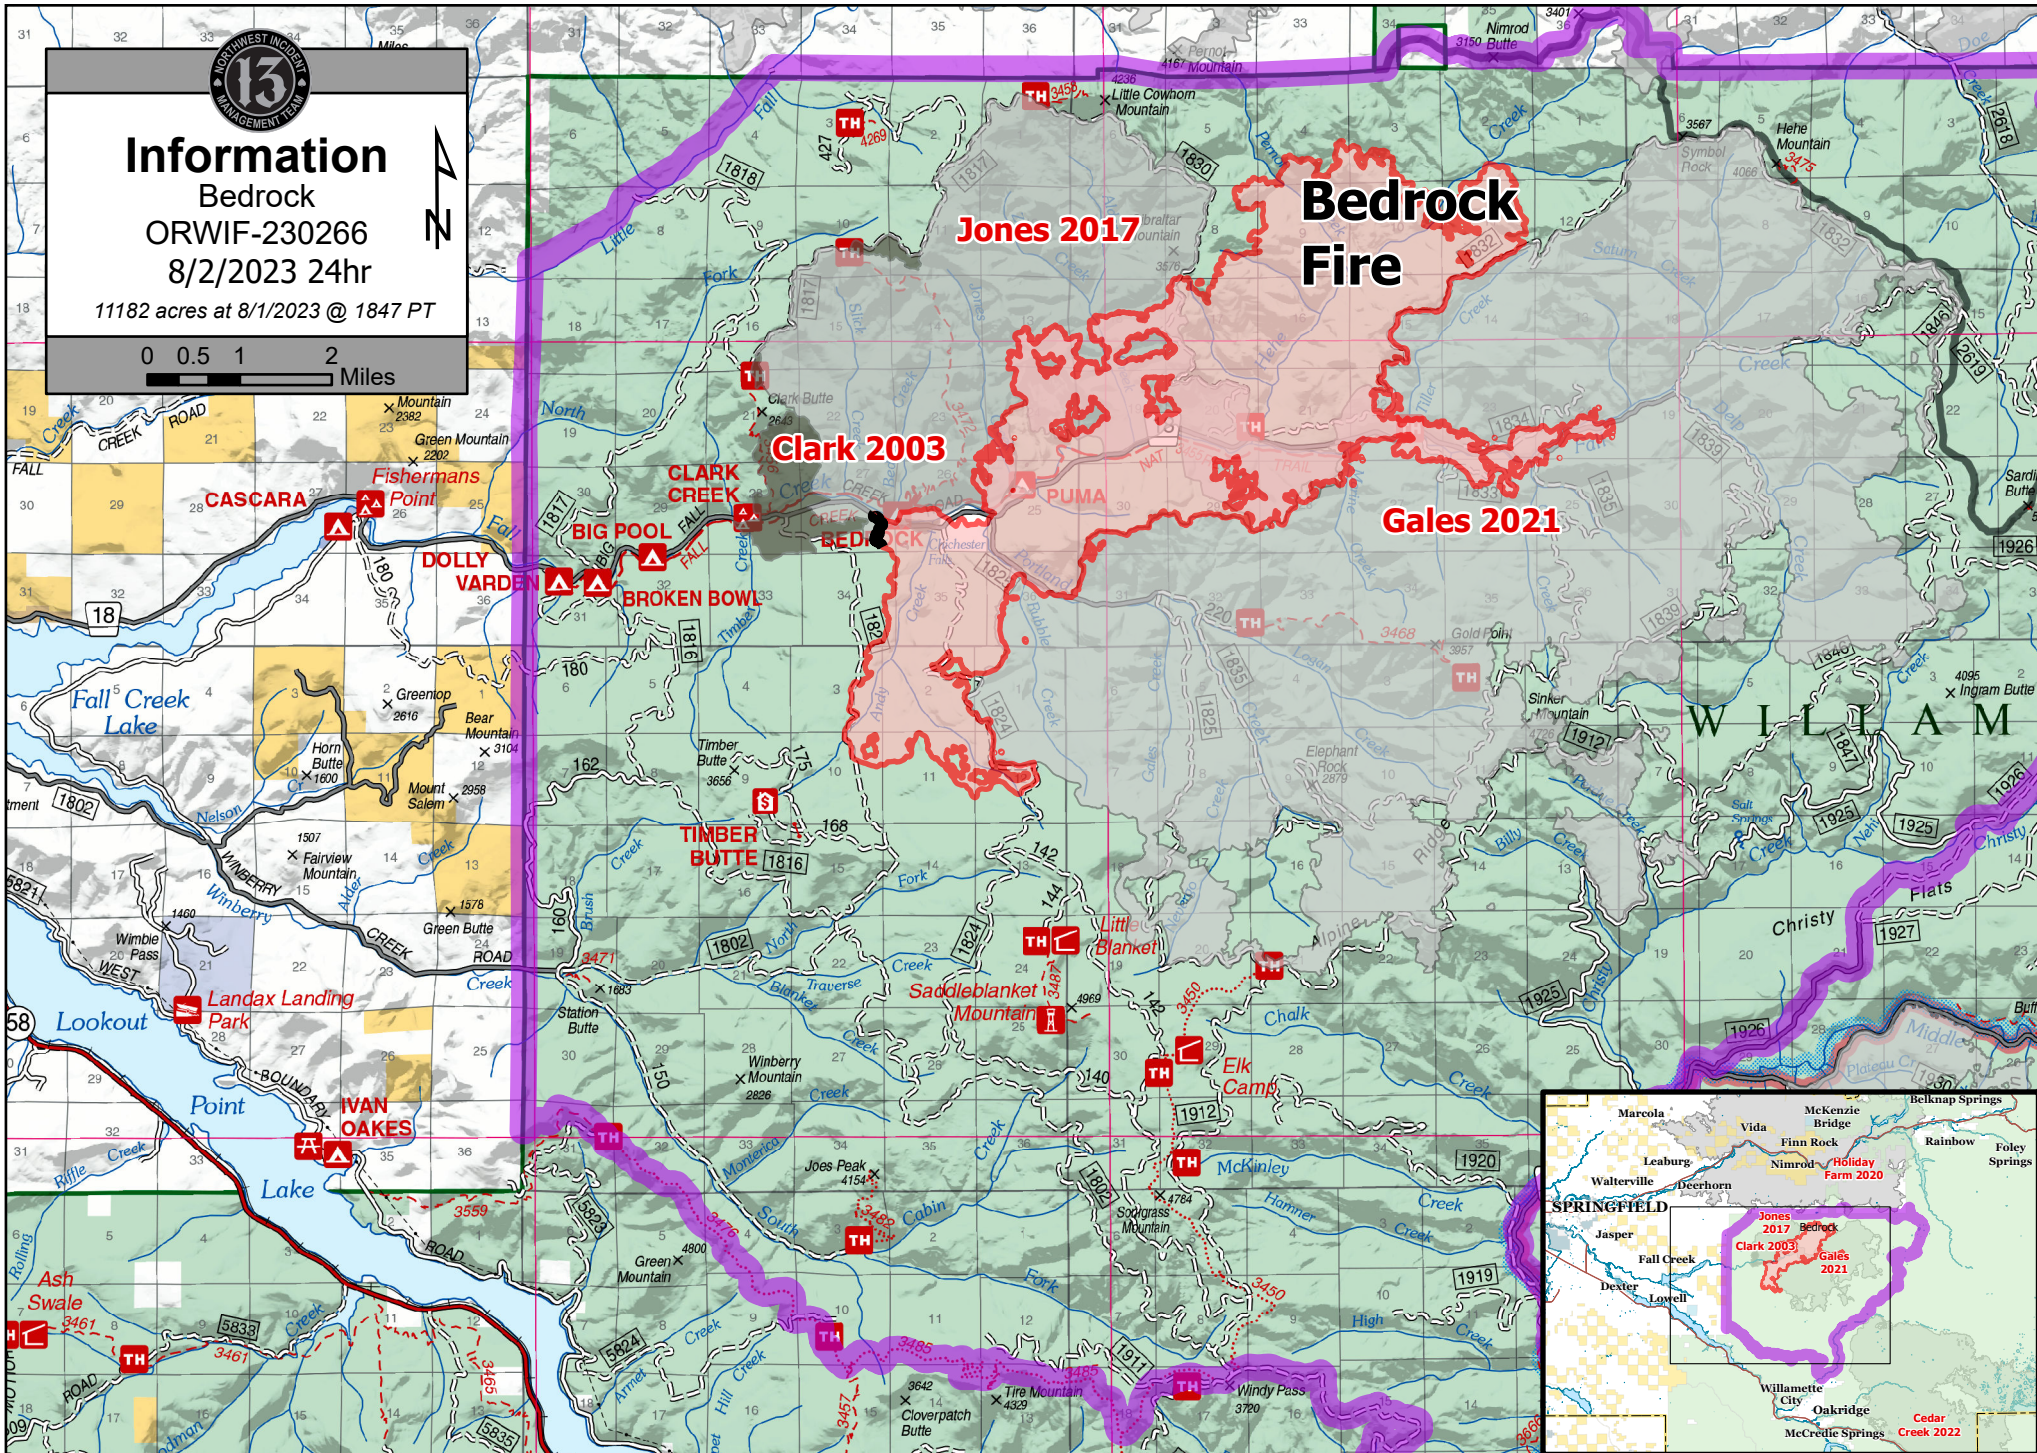

Information

Bedrock

ORWIF-230266

8/2/2023 24hr

11182 acres at 8/1/2023 @ 1847 PT

0 0.5 1 2 Miles

Fire History	2015 - 2018	Perimeter Line	Wildfire Daily Fire Perimeter
Fire Year	2019 - 2022	Contained	Closure Area Located on USFS Lands Only
	2000 - 2004		