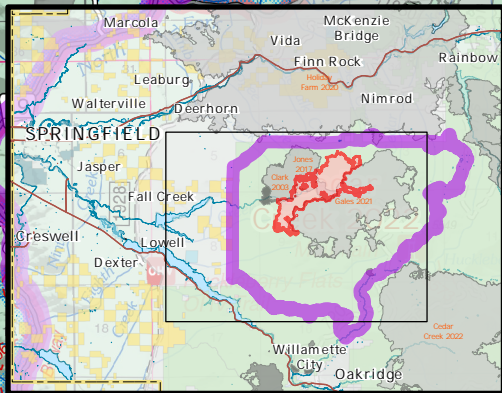

# Information

Bedrock  
ORWIF-230266

8/1/2023 24hr

10659 acres at 7/31/2023 @ 1959 PT

0 0.5 1 2 Miles

Fire History	2010 - 2014	Perimeter Line	Wildfire Daily Fire Perimeter
Fire Year	2015 - 2018	Contained	Closure Areas
	2000 - 2004	2019 - 2022	