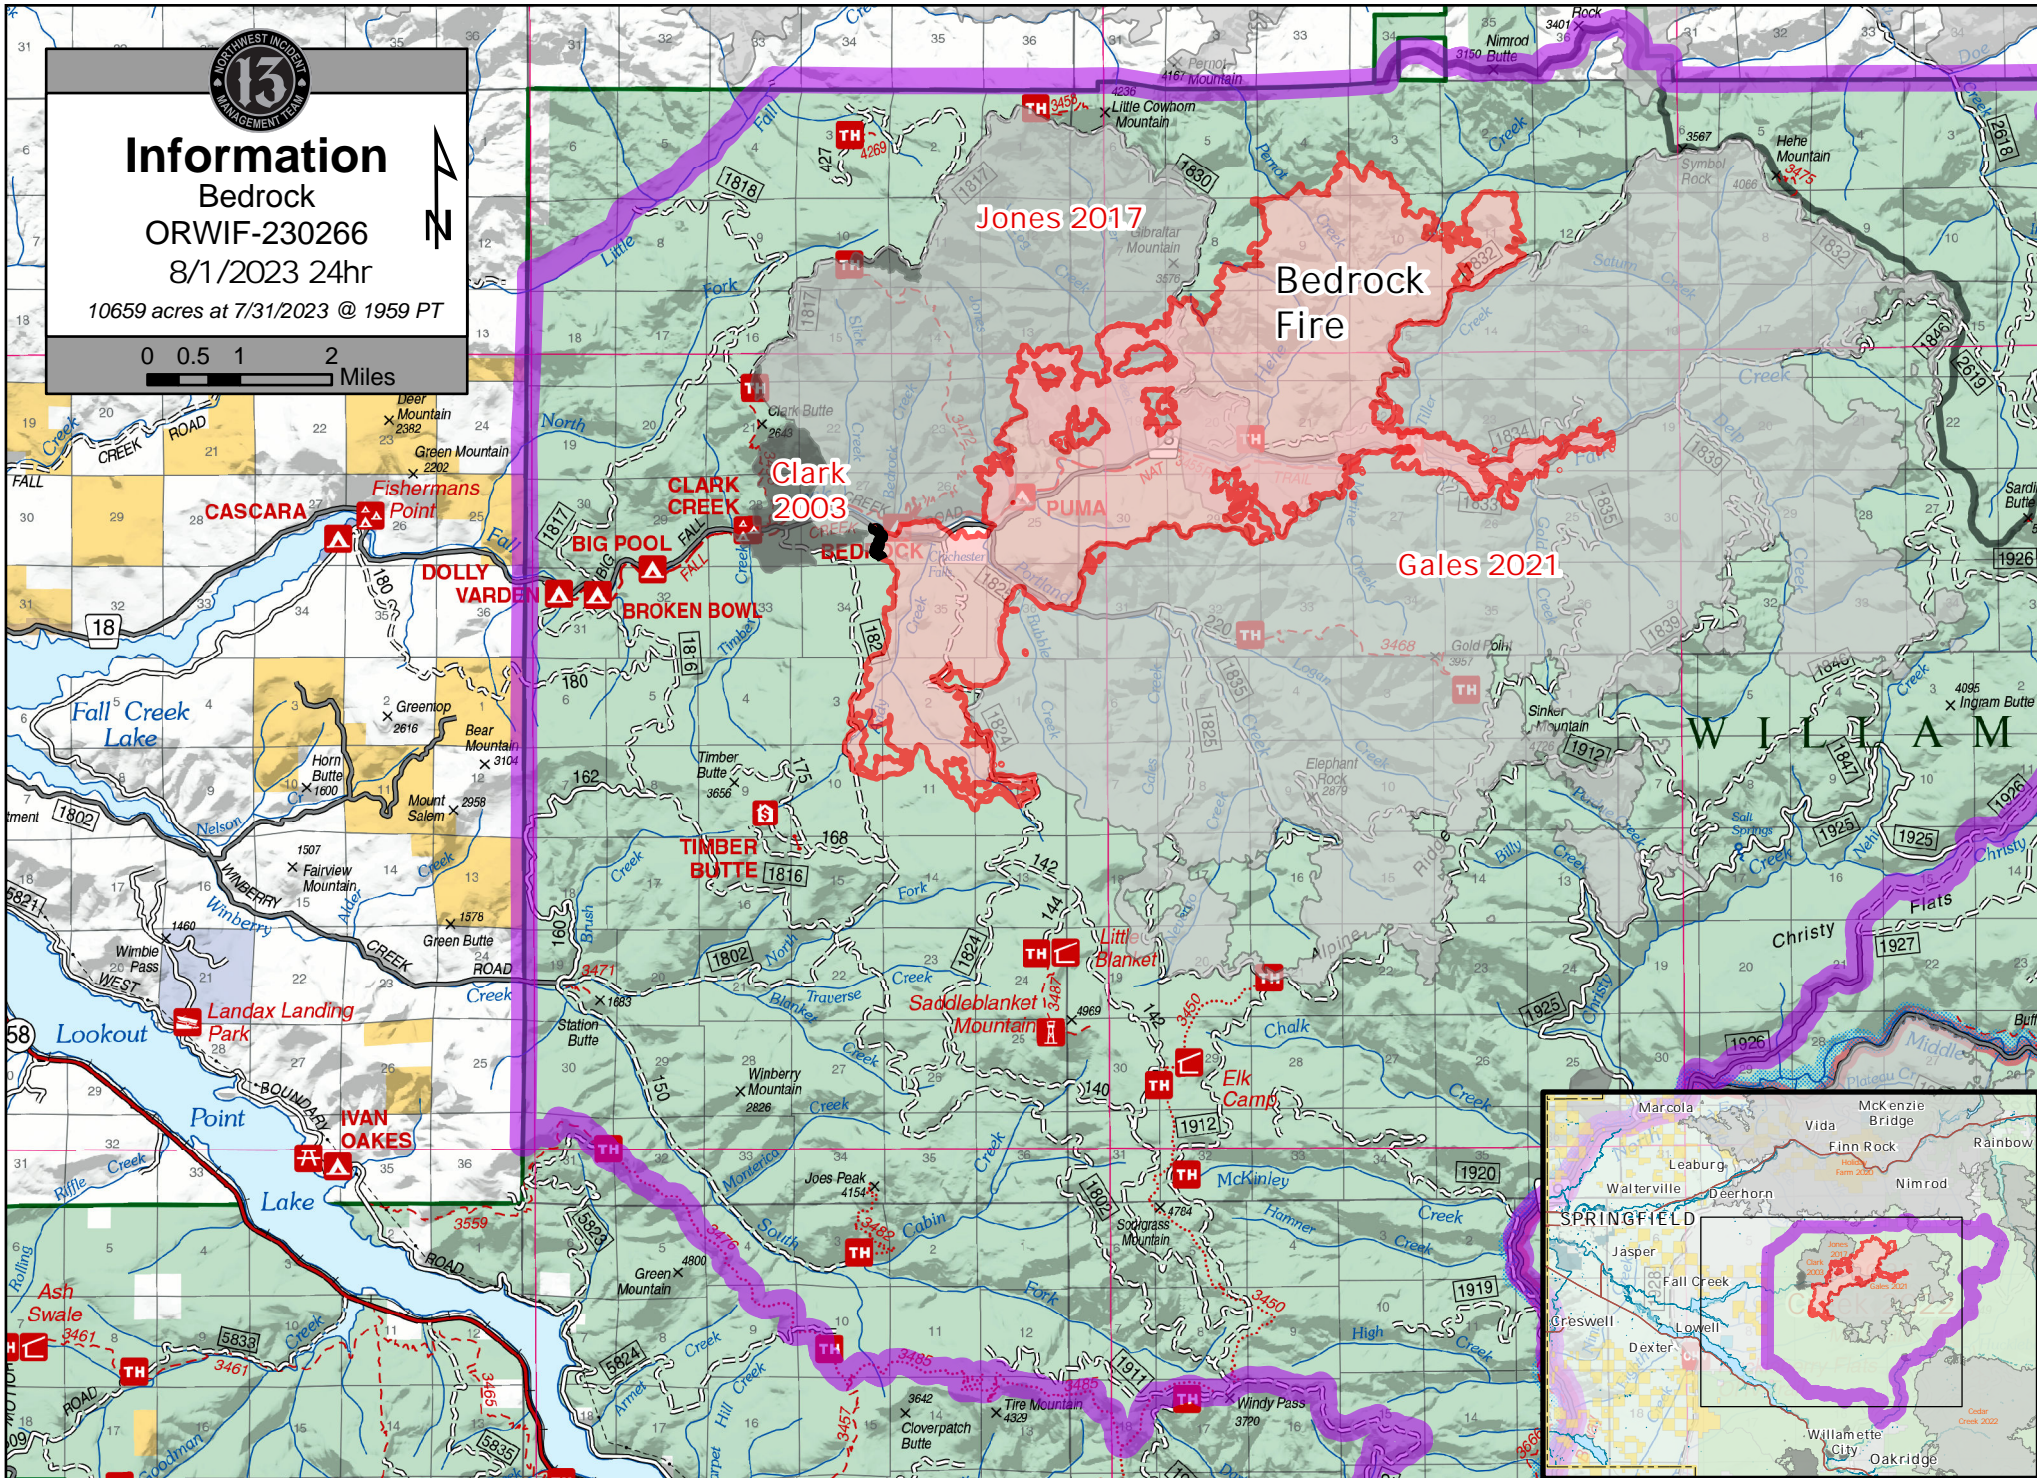

# Information

Bedrock  
ORWIF-230266

8/1/2023 24hr

10659 acres at 7/31/2023 @ 1959 PT

0 0.5 1 2 Miles

Fire History	2010 - 2014	Perimeter Line	Wildfire Daily Fire Perimeter
Fire Year	2015 - 2018	Contained	Closure Areas
	2000 - 2004	2019 - 2022	