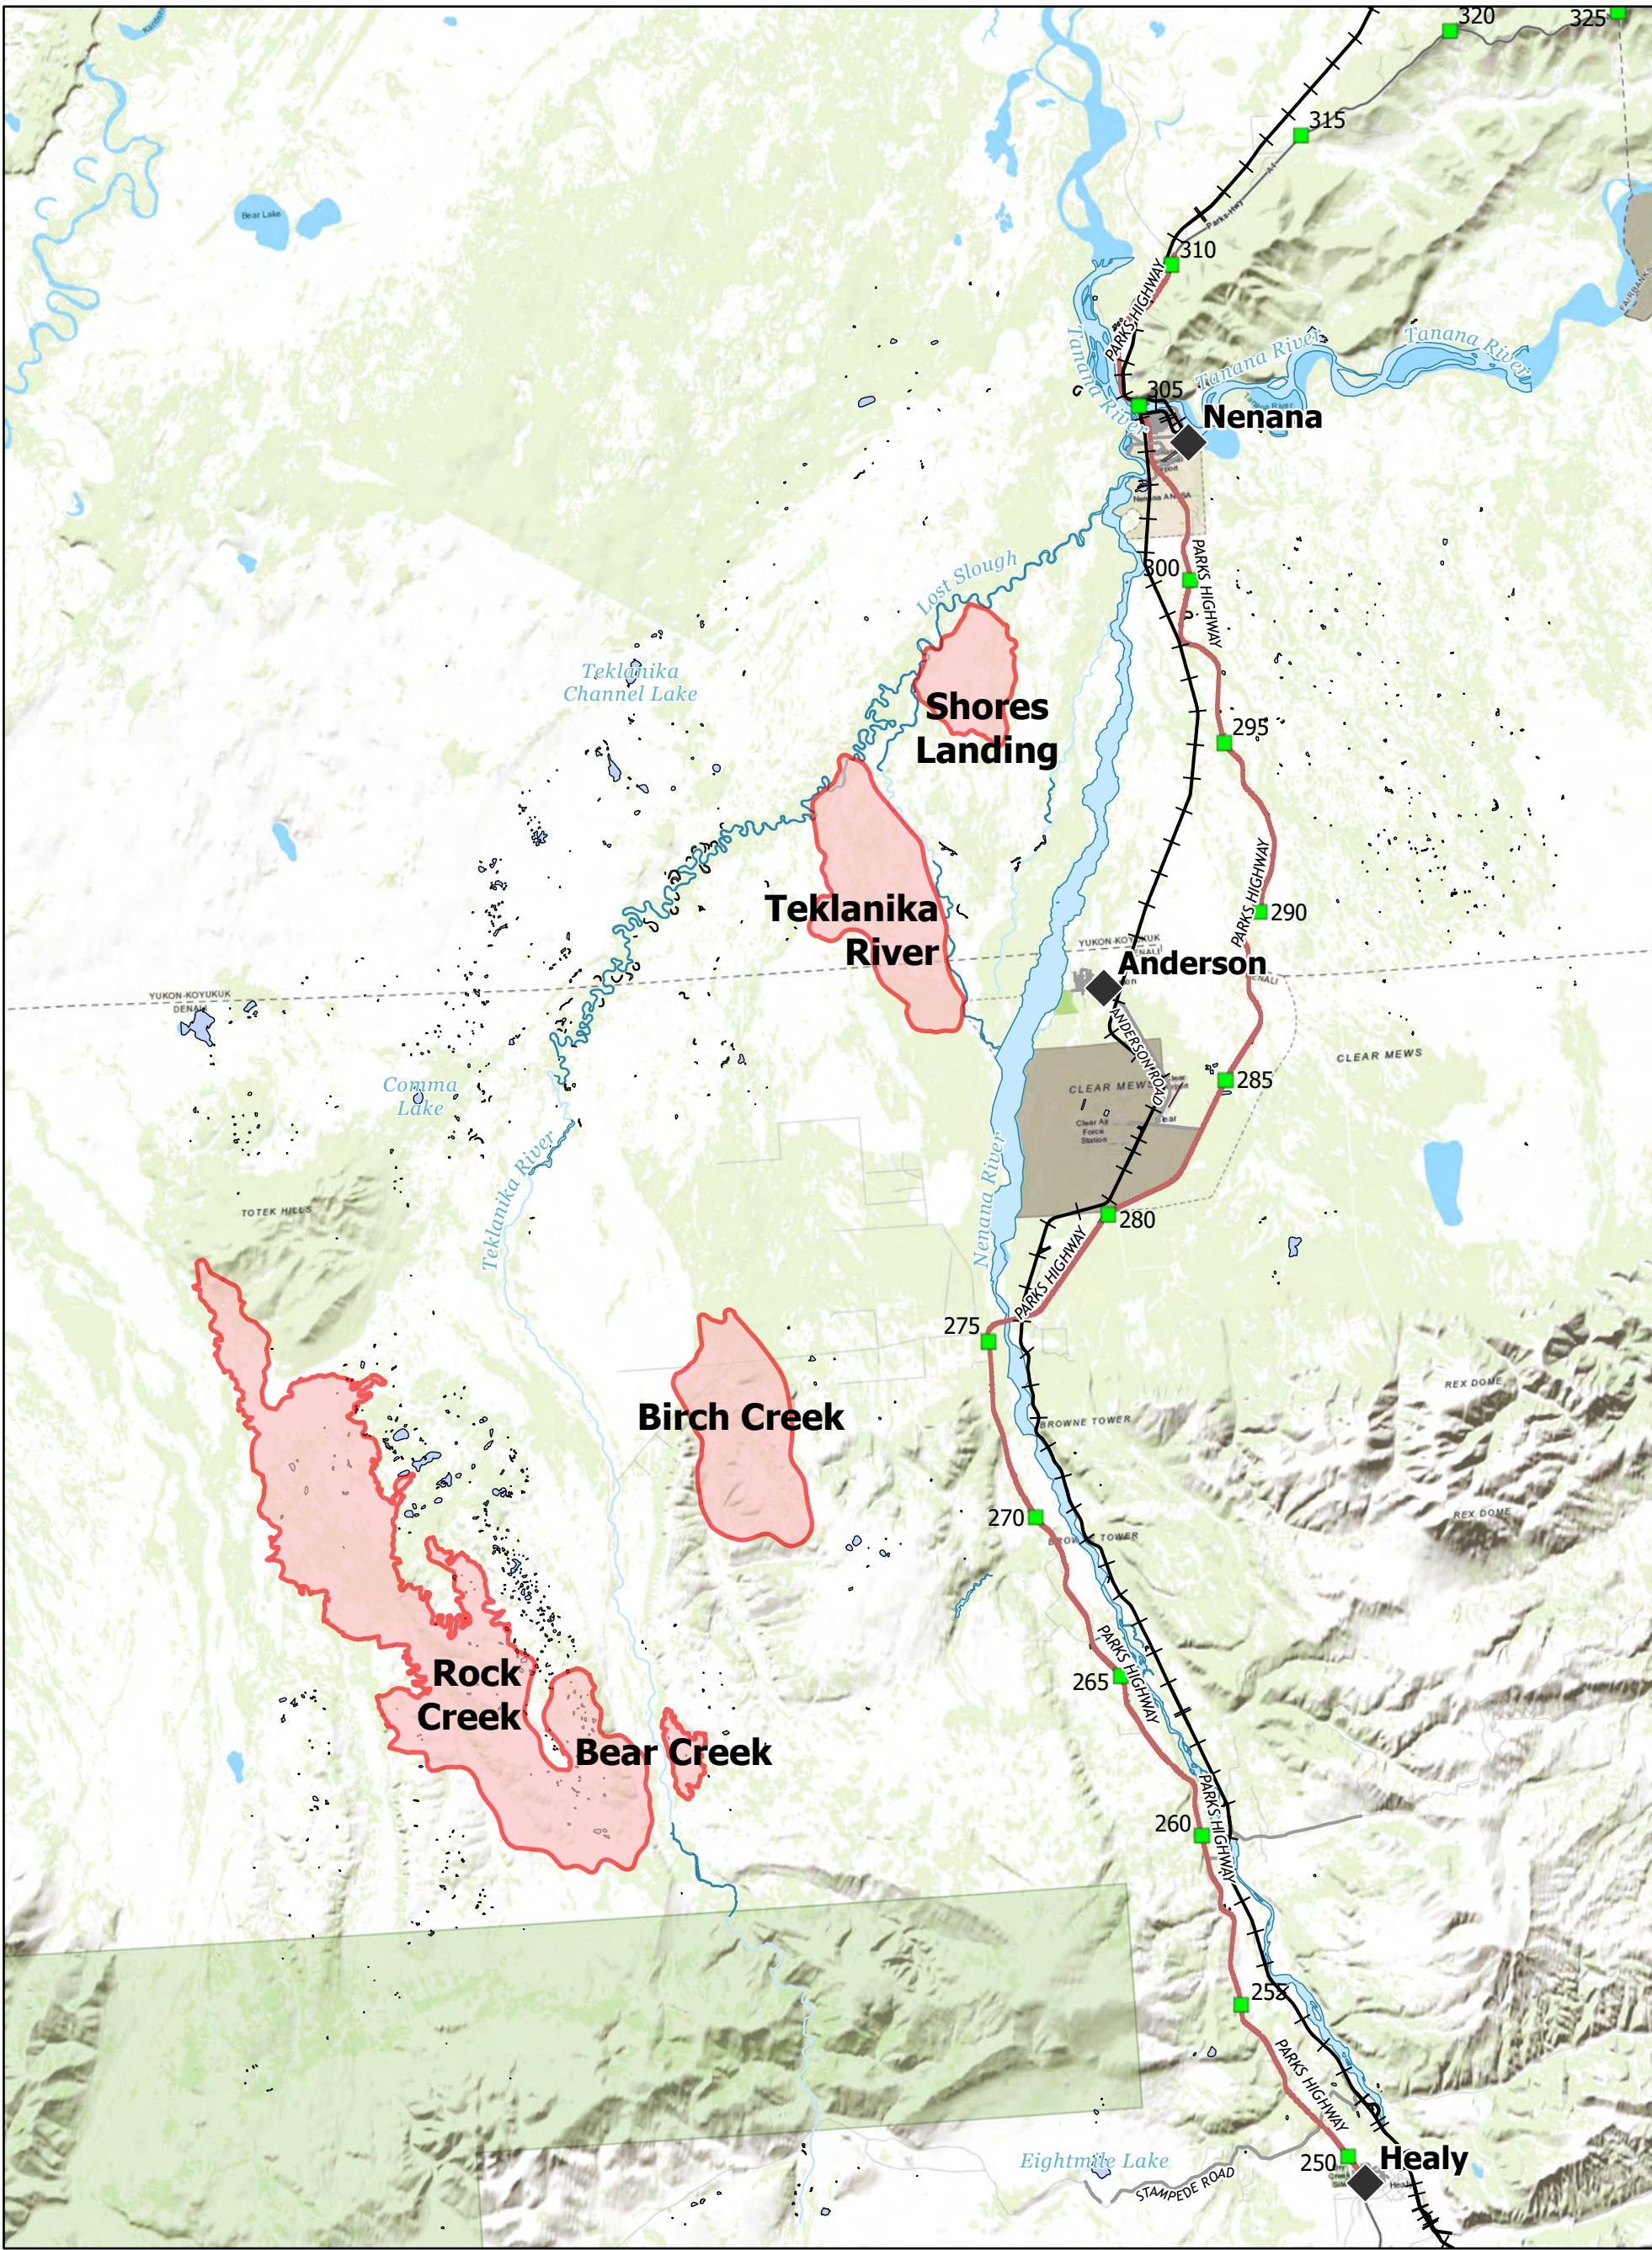

58,933 acres

18 Aug 2023

AKFAS311899

Public Information

Miles  
Area as of 14 Aug 2023,

- Fire Perimeters
- Parks Highway
- Local Road
- Milepost
- Alaska RailRoad
- Communities