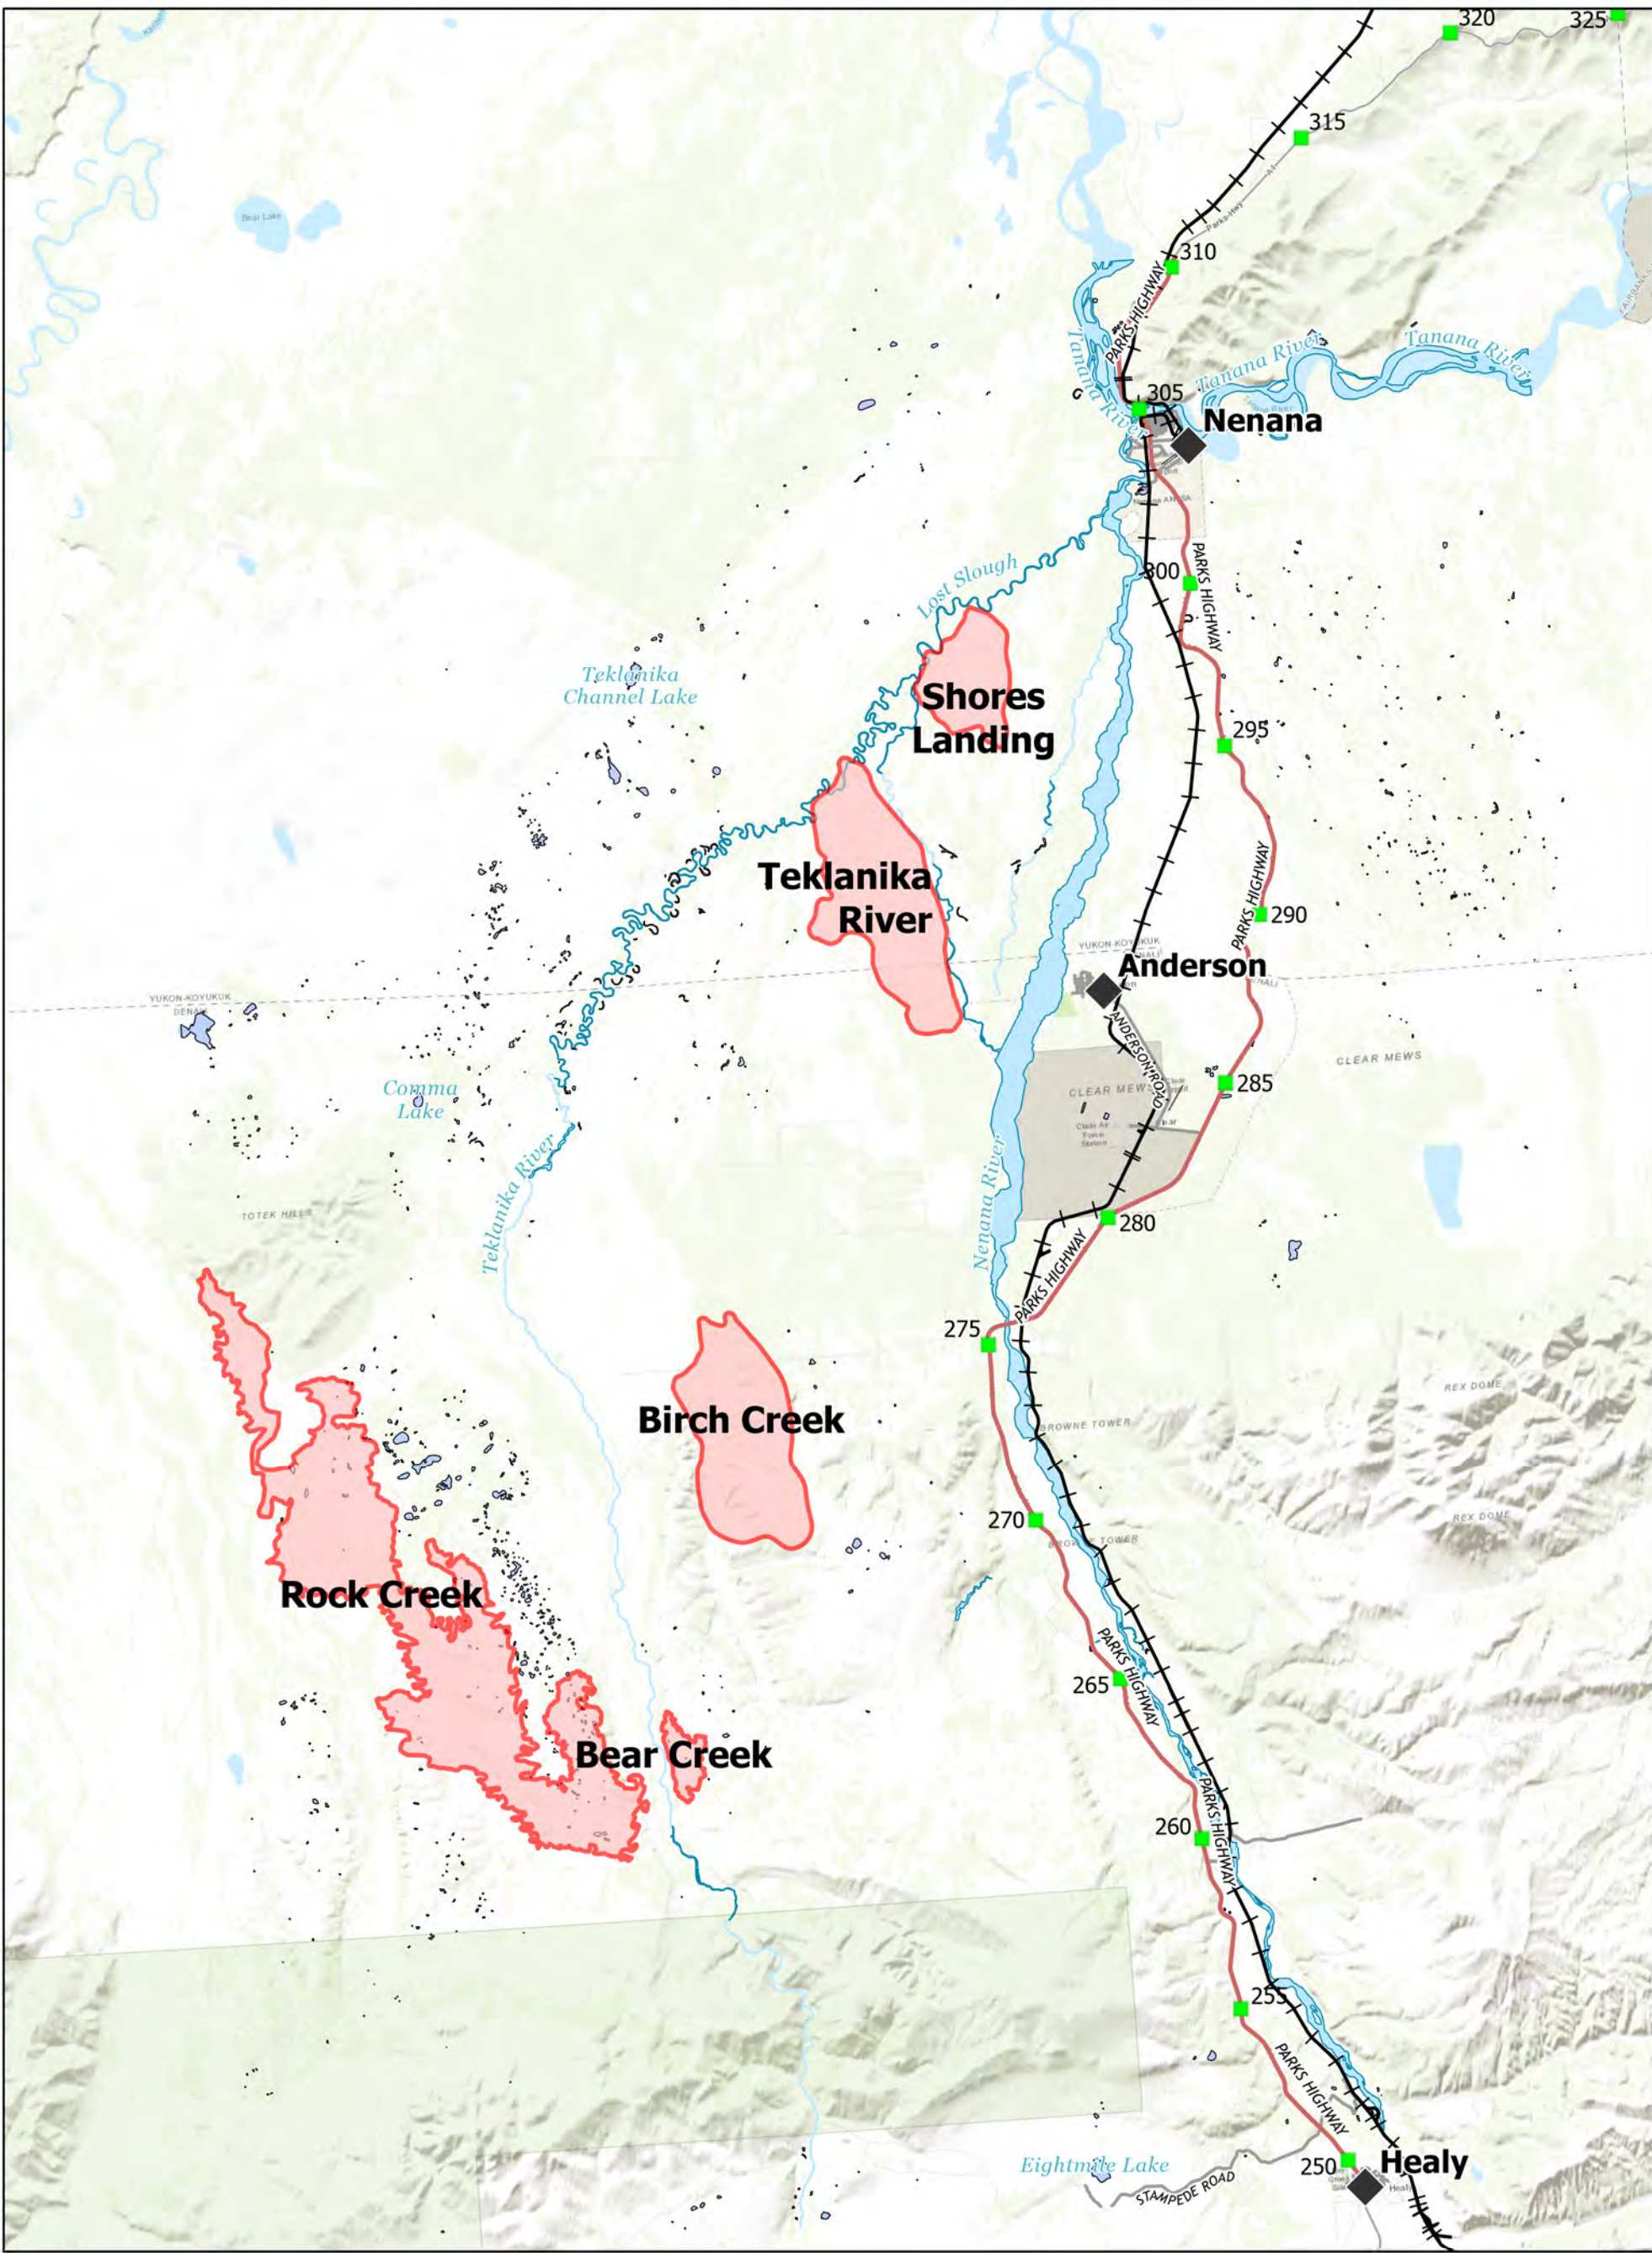

50,833 acres

13 Aug 2023

AKFAS311899

Public Information

Miles

Area as of 7 Aug, 0950 Hrs

-  Fire Perimeters
-  Parks Highway
-  Local Road
-  Milepost
-  Alaska RailRoad
-  Communities

NAD 1983 Alaska Albers
 Acres from GPS flight
 KaleaPawlakKjolhaug
 8/12/2023, 1214 hrs