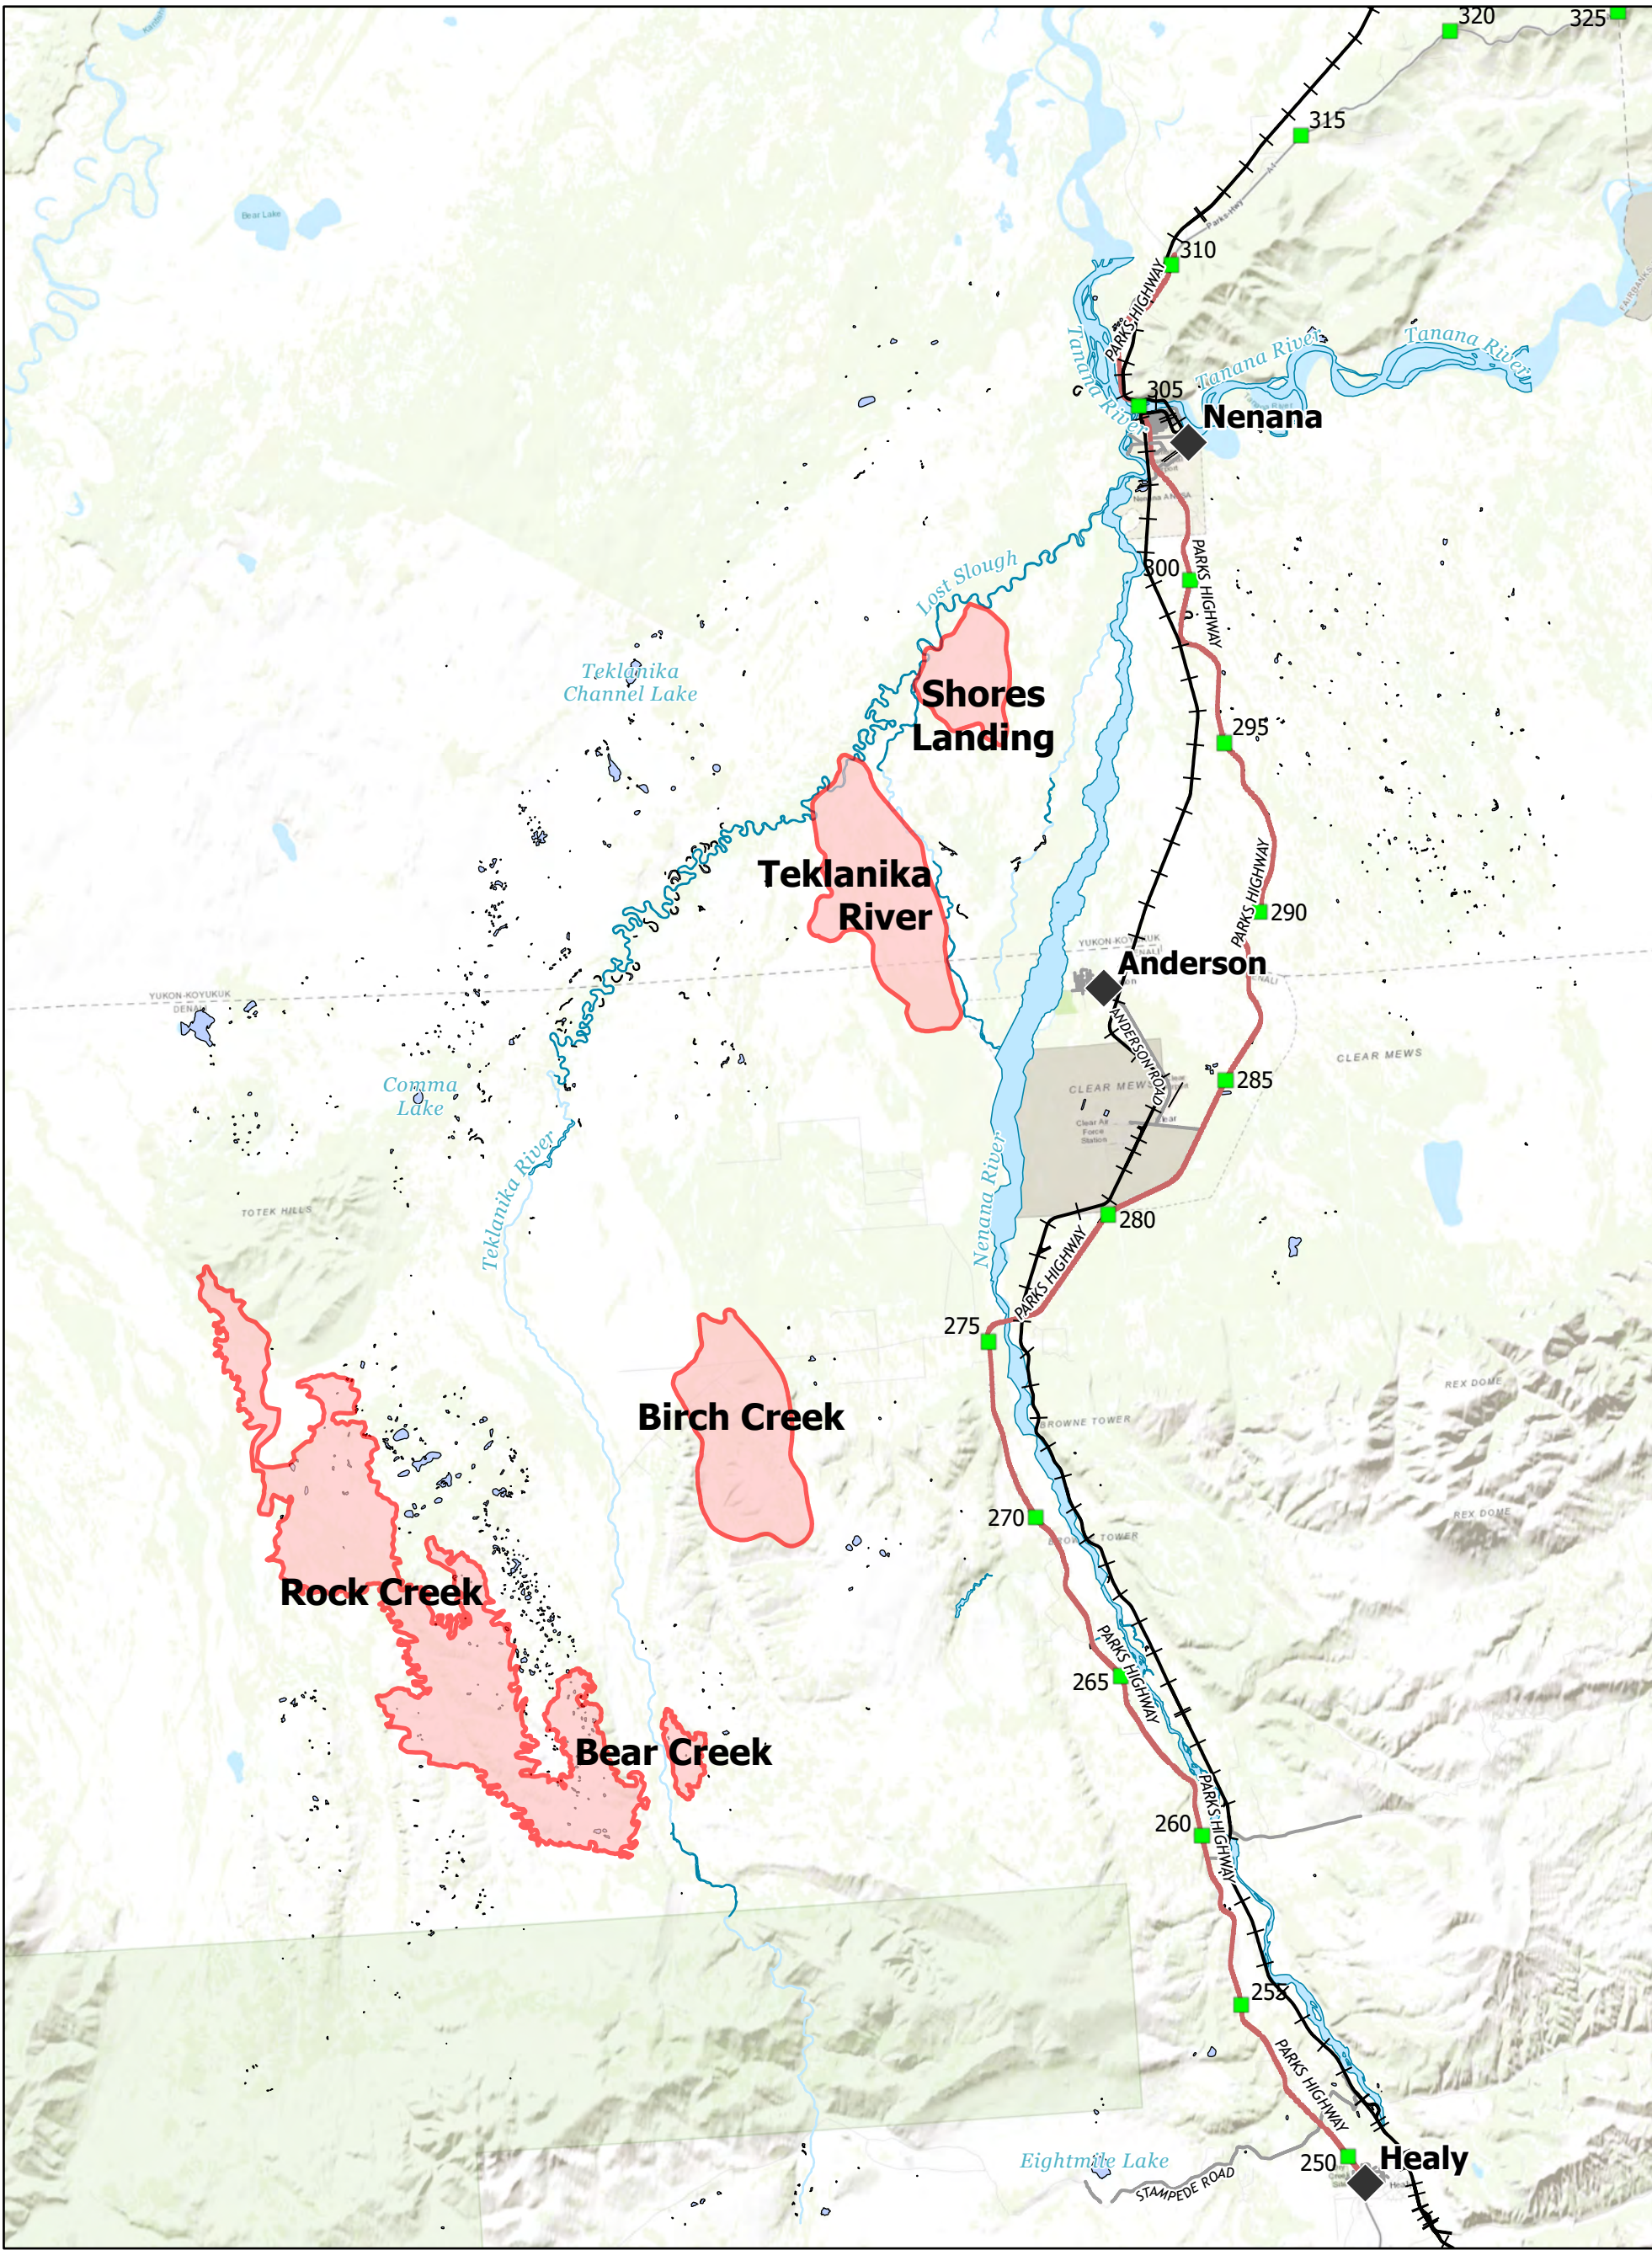

50,833 acres

12 Aug 2023

AKFAS311899

Public Information

Miles

Area as of 7 Aug, 0950 Hrs

Fire Perimeters

Parks Highway

Local Road

Milepost

Alaska Railroad

Communities

NAD 1983 Alaska Albers
Acres from GPS flight
dpurdewilliams
8/10/2023, 2213 hrs