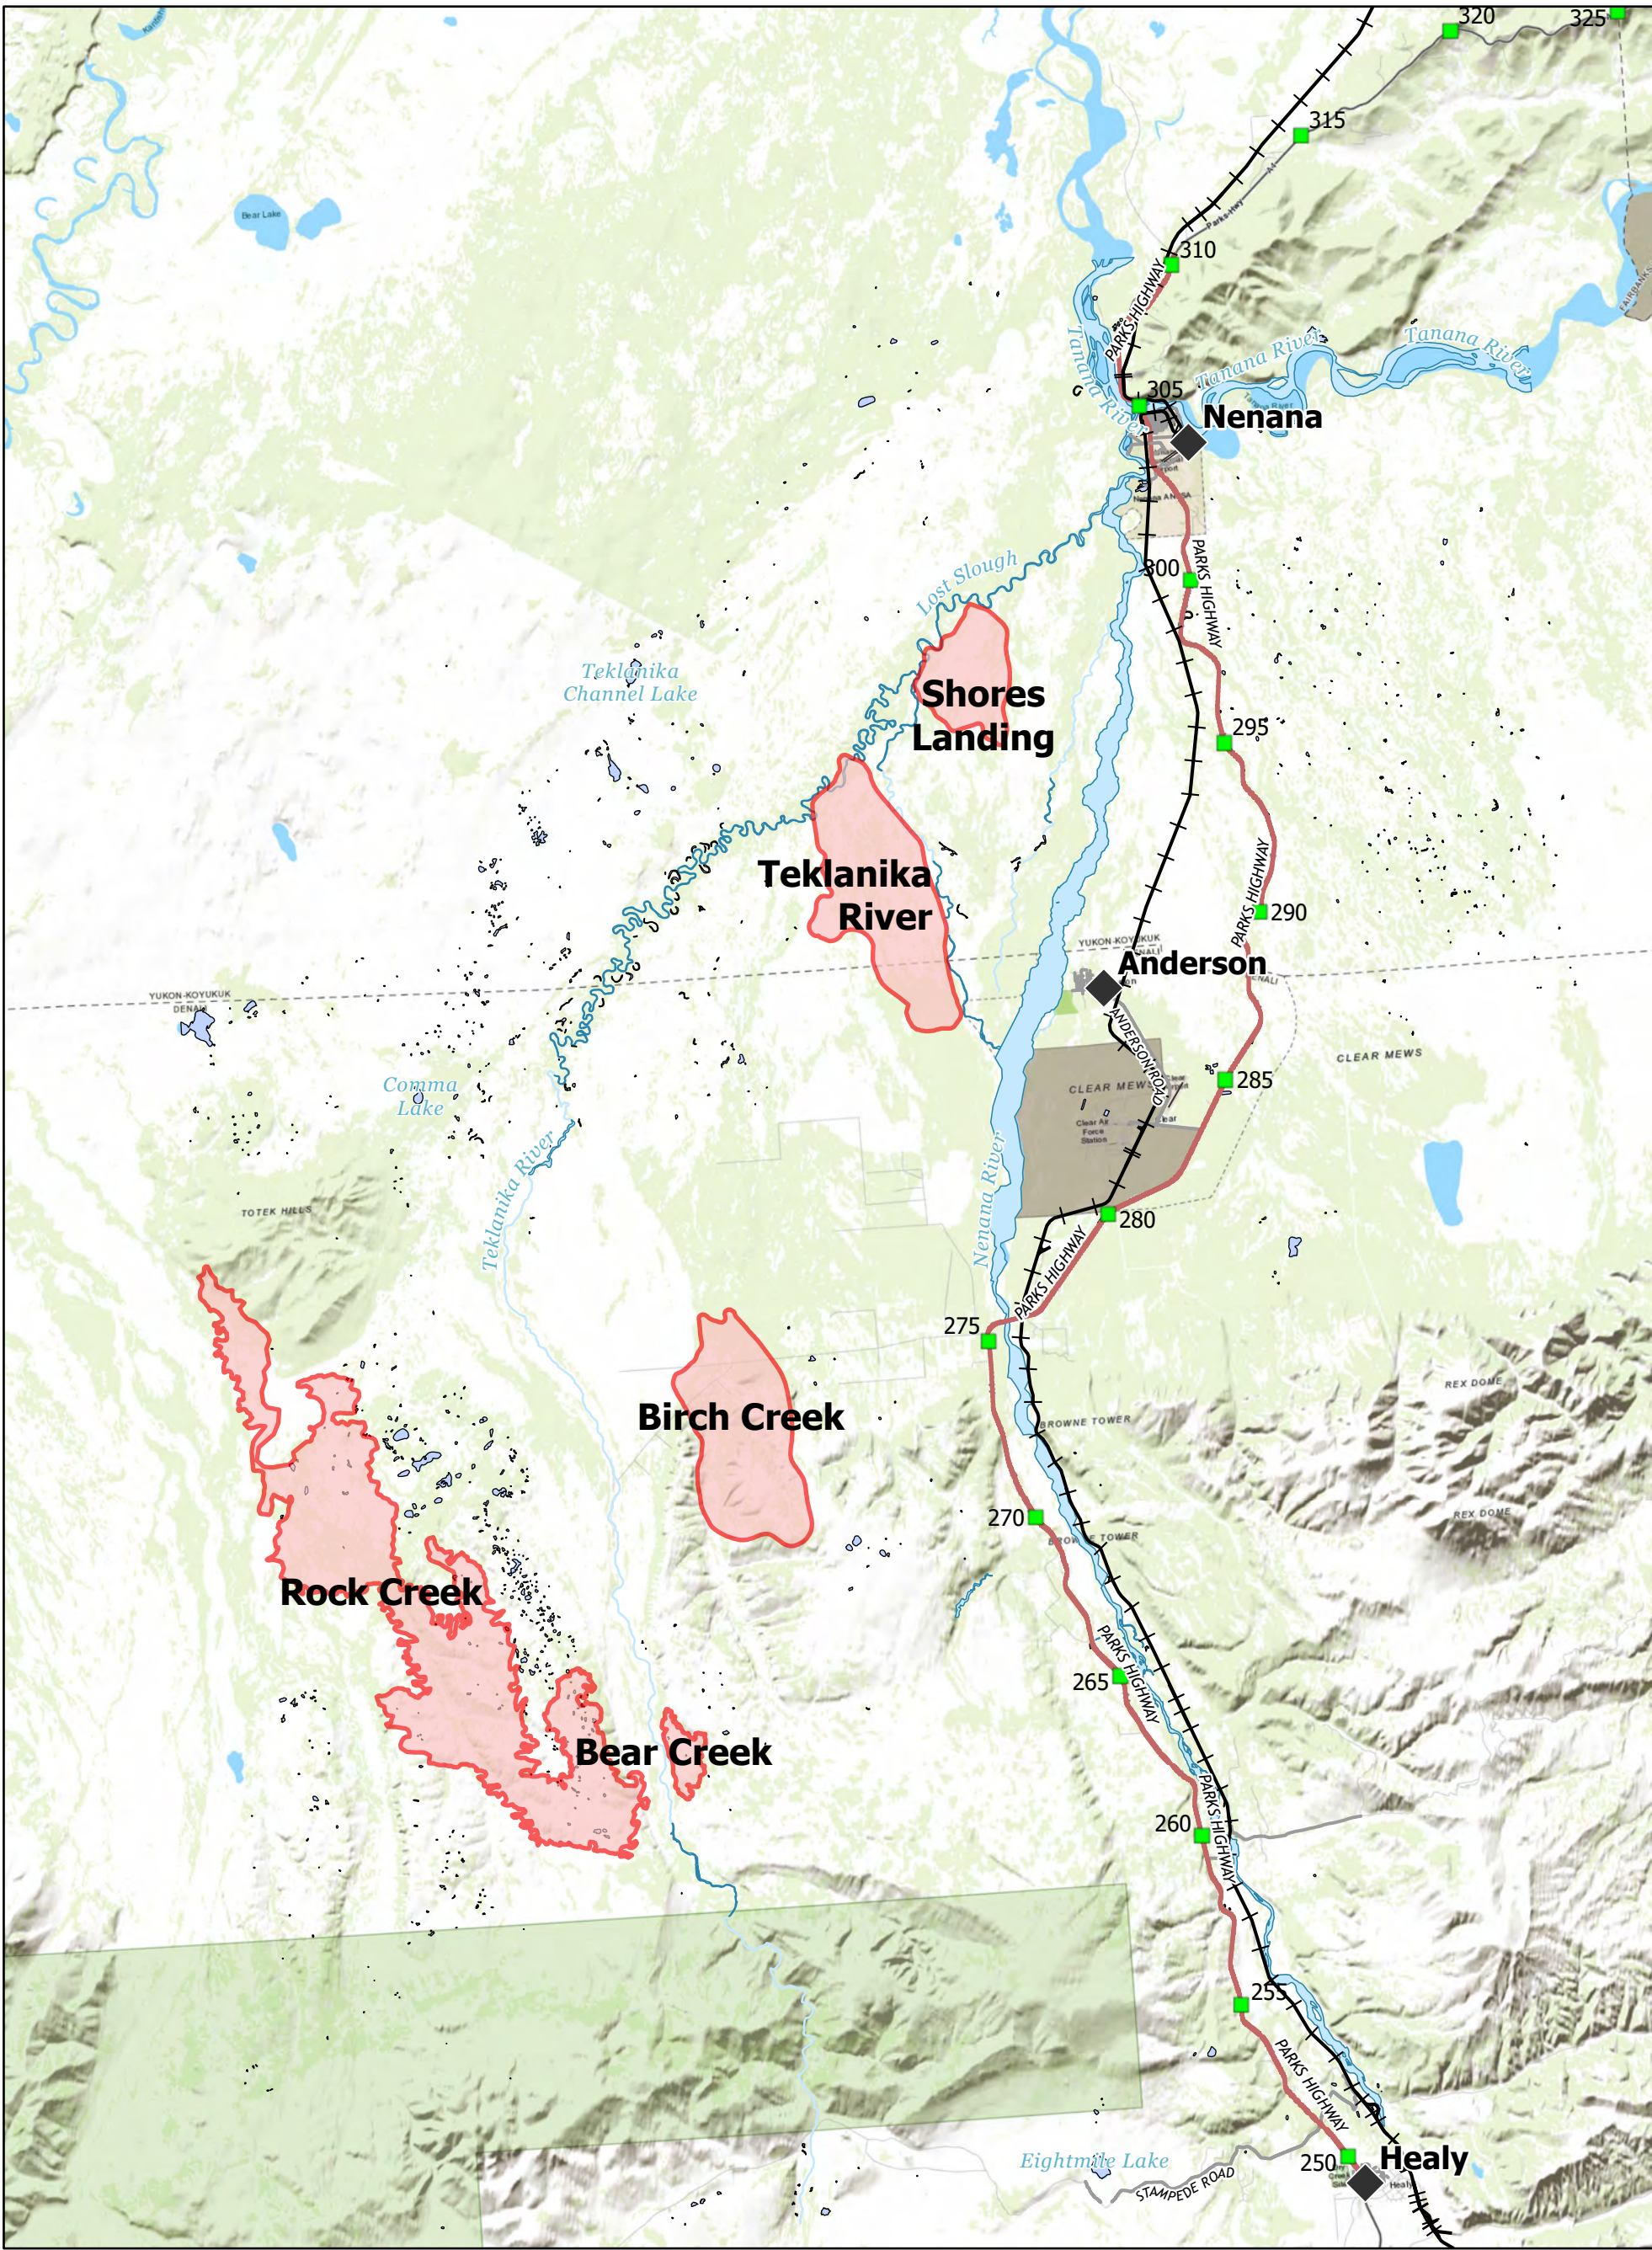

50,833 acres

11 Aug 2023

AKFAS311899

Public Information

Miles

Area as of 7 Aug, 0950 Hrs

-  Fire Perimeters
-  Parks Highway
-  Local Road
-  Milepost
-  Alaska RailRoad
-  Communities