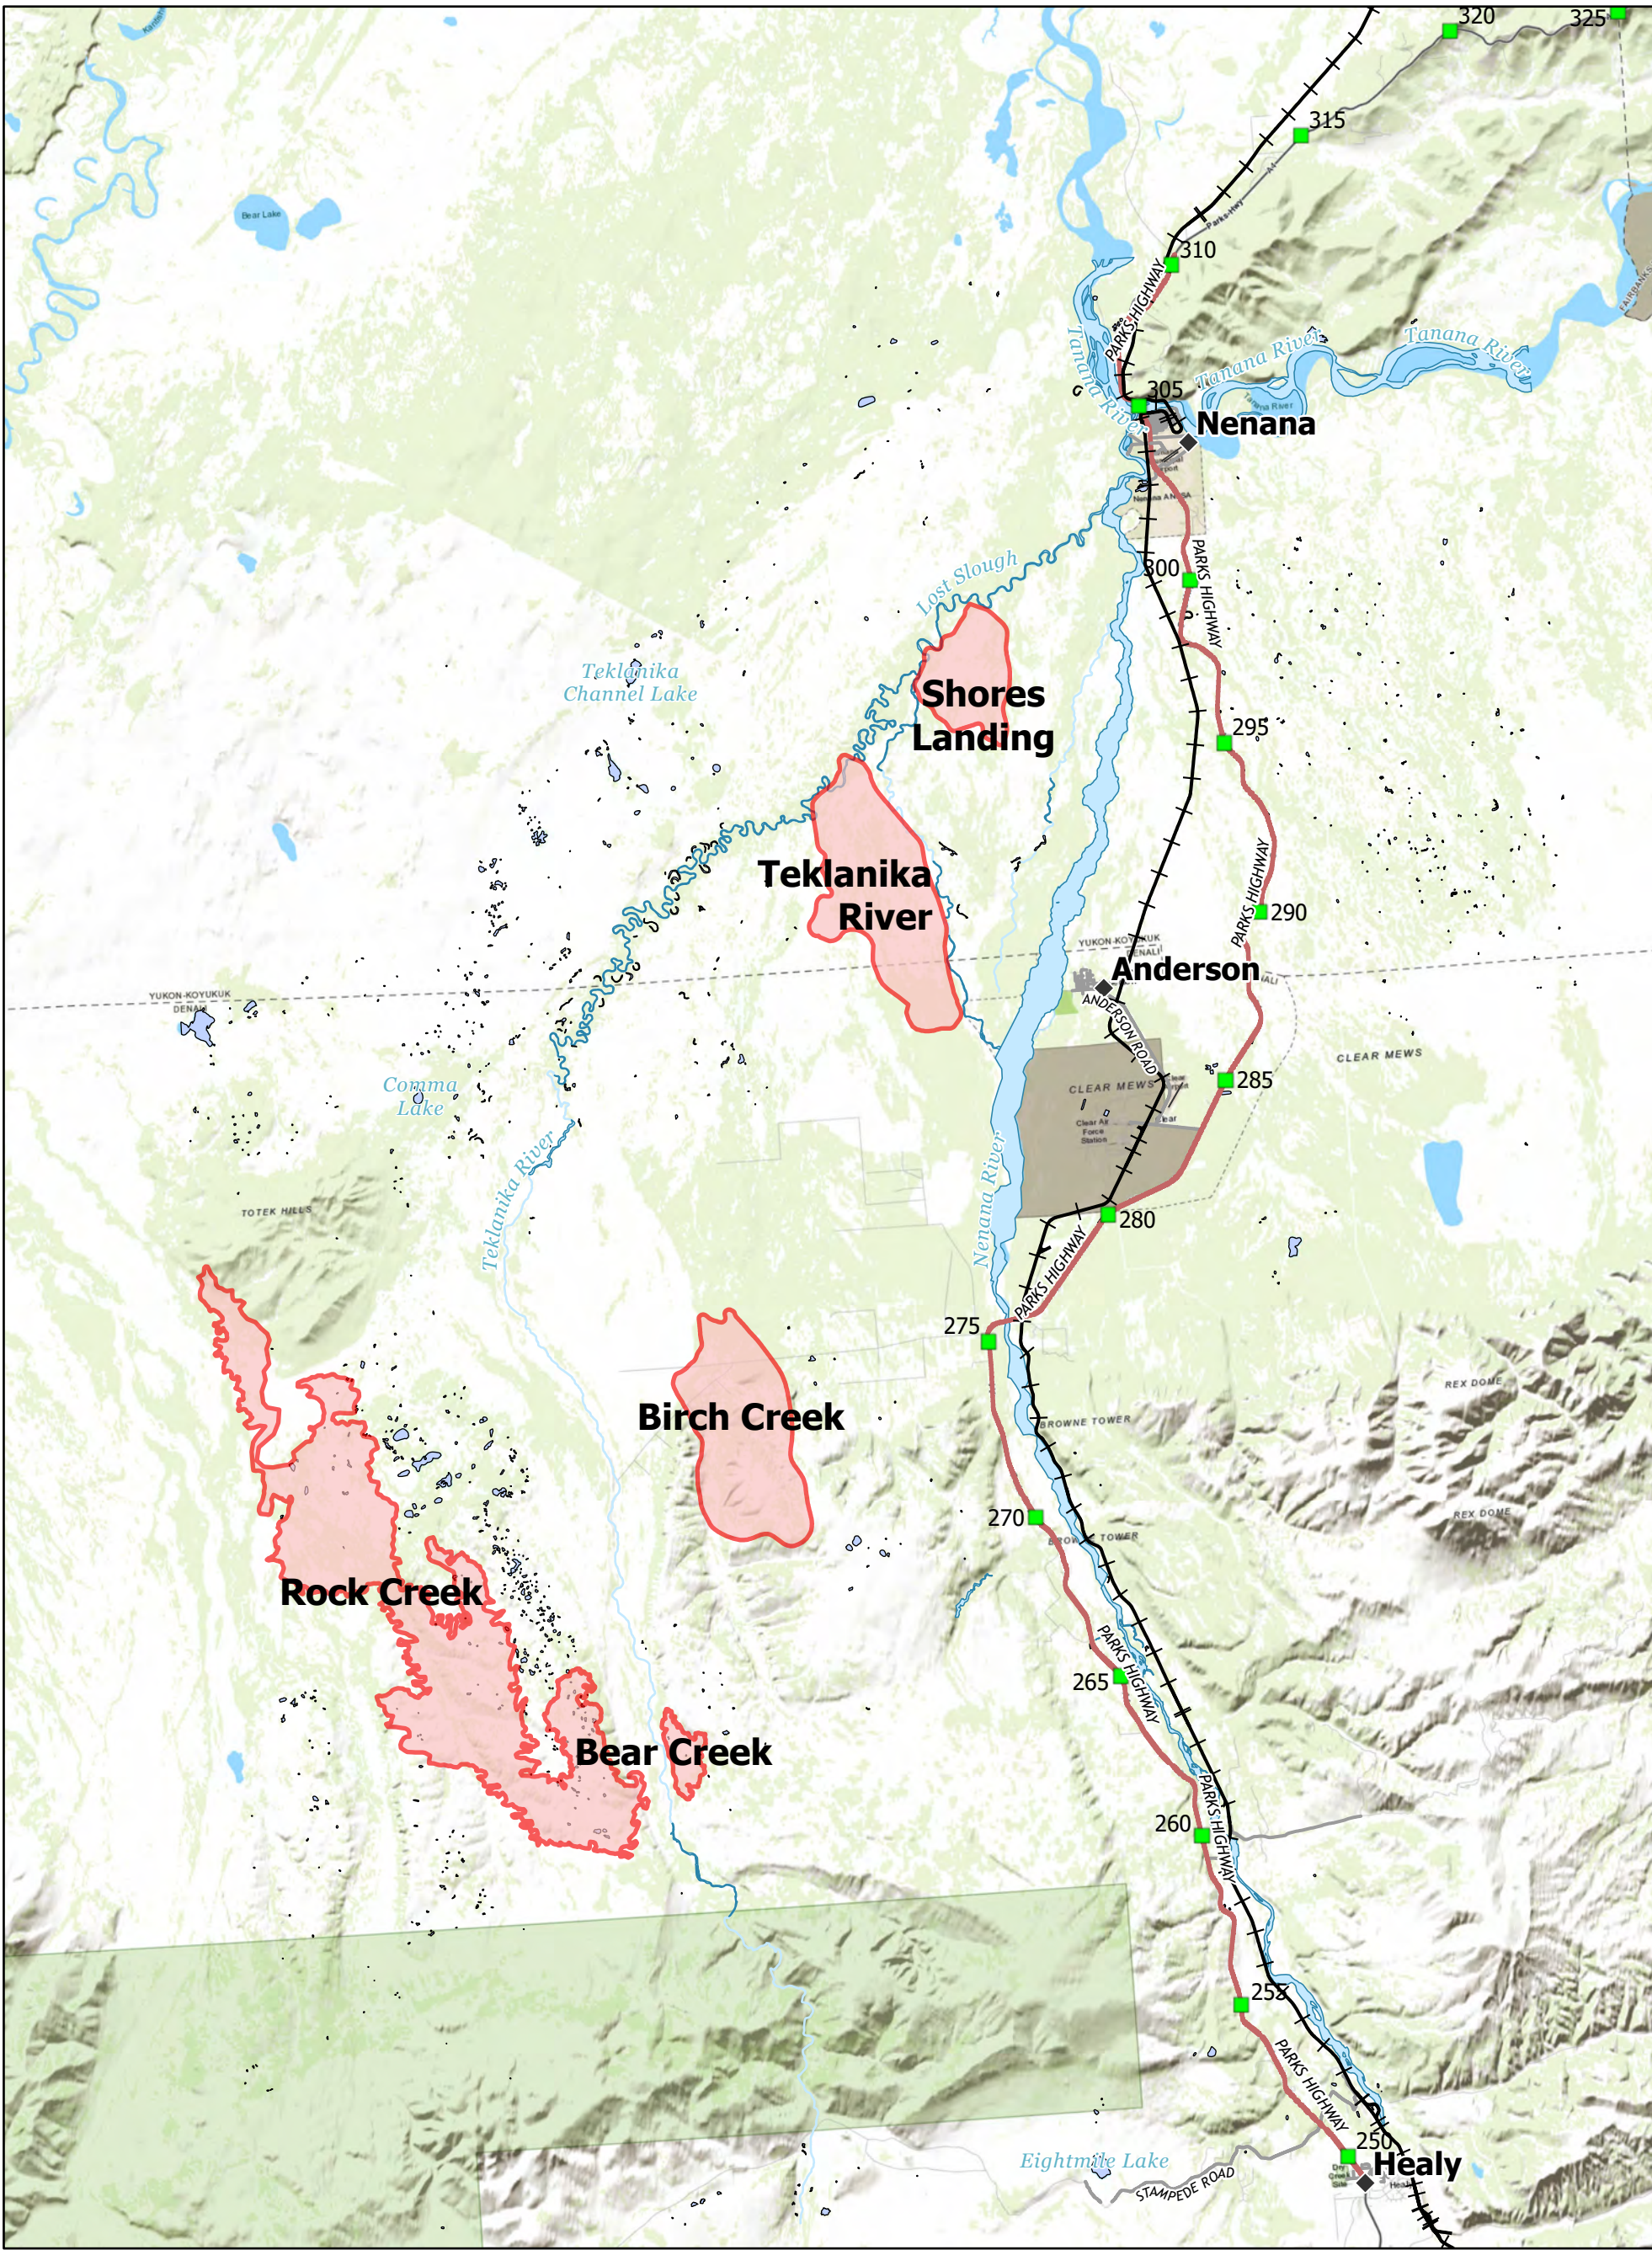

50,833 acres

9 Aug 2023

AKFAS311899

Public Information

Miles

Area as of 7 Aug, 0950 Hrs

Fire Perimeters

Parks Highway

Local Road

Milepost

Alaska Railroad

Communities

NAD 1983 Alaska Albers  
 Acres from GPS flight  
 jrilly  
 8/8/2023, 1920 hrs