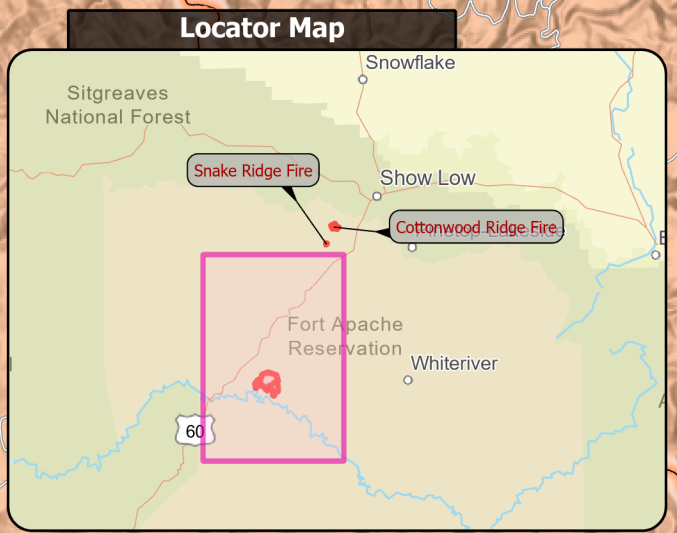

Community	Distance to Spoon Fire
Canyon Day	19 Miles
Cedar Creek	11 Miles
Cibecue	15 Miles
Whiteriver	26 Miles

PIO
Spoon
AZFTA000574
8/4/23 Day

4560 acres at 7/29/23 23:00 hrs

Wildfire Daily Fire Perimeter
▬ Wildfire Daily Fire Perimeter
 Contained
 Uncontained
 Reservation Boundary
Land Ownership
 Reservation

8/3/2023 2109
Acres from IR and GPS
North American 1983 Datum 1:130,000

SOUTHWEST AREA
INCIDENT MANAGEMENT TEAM 5