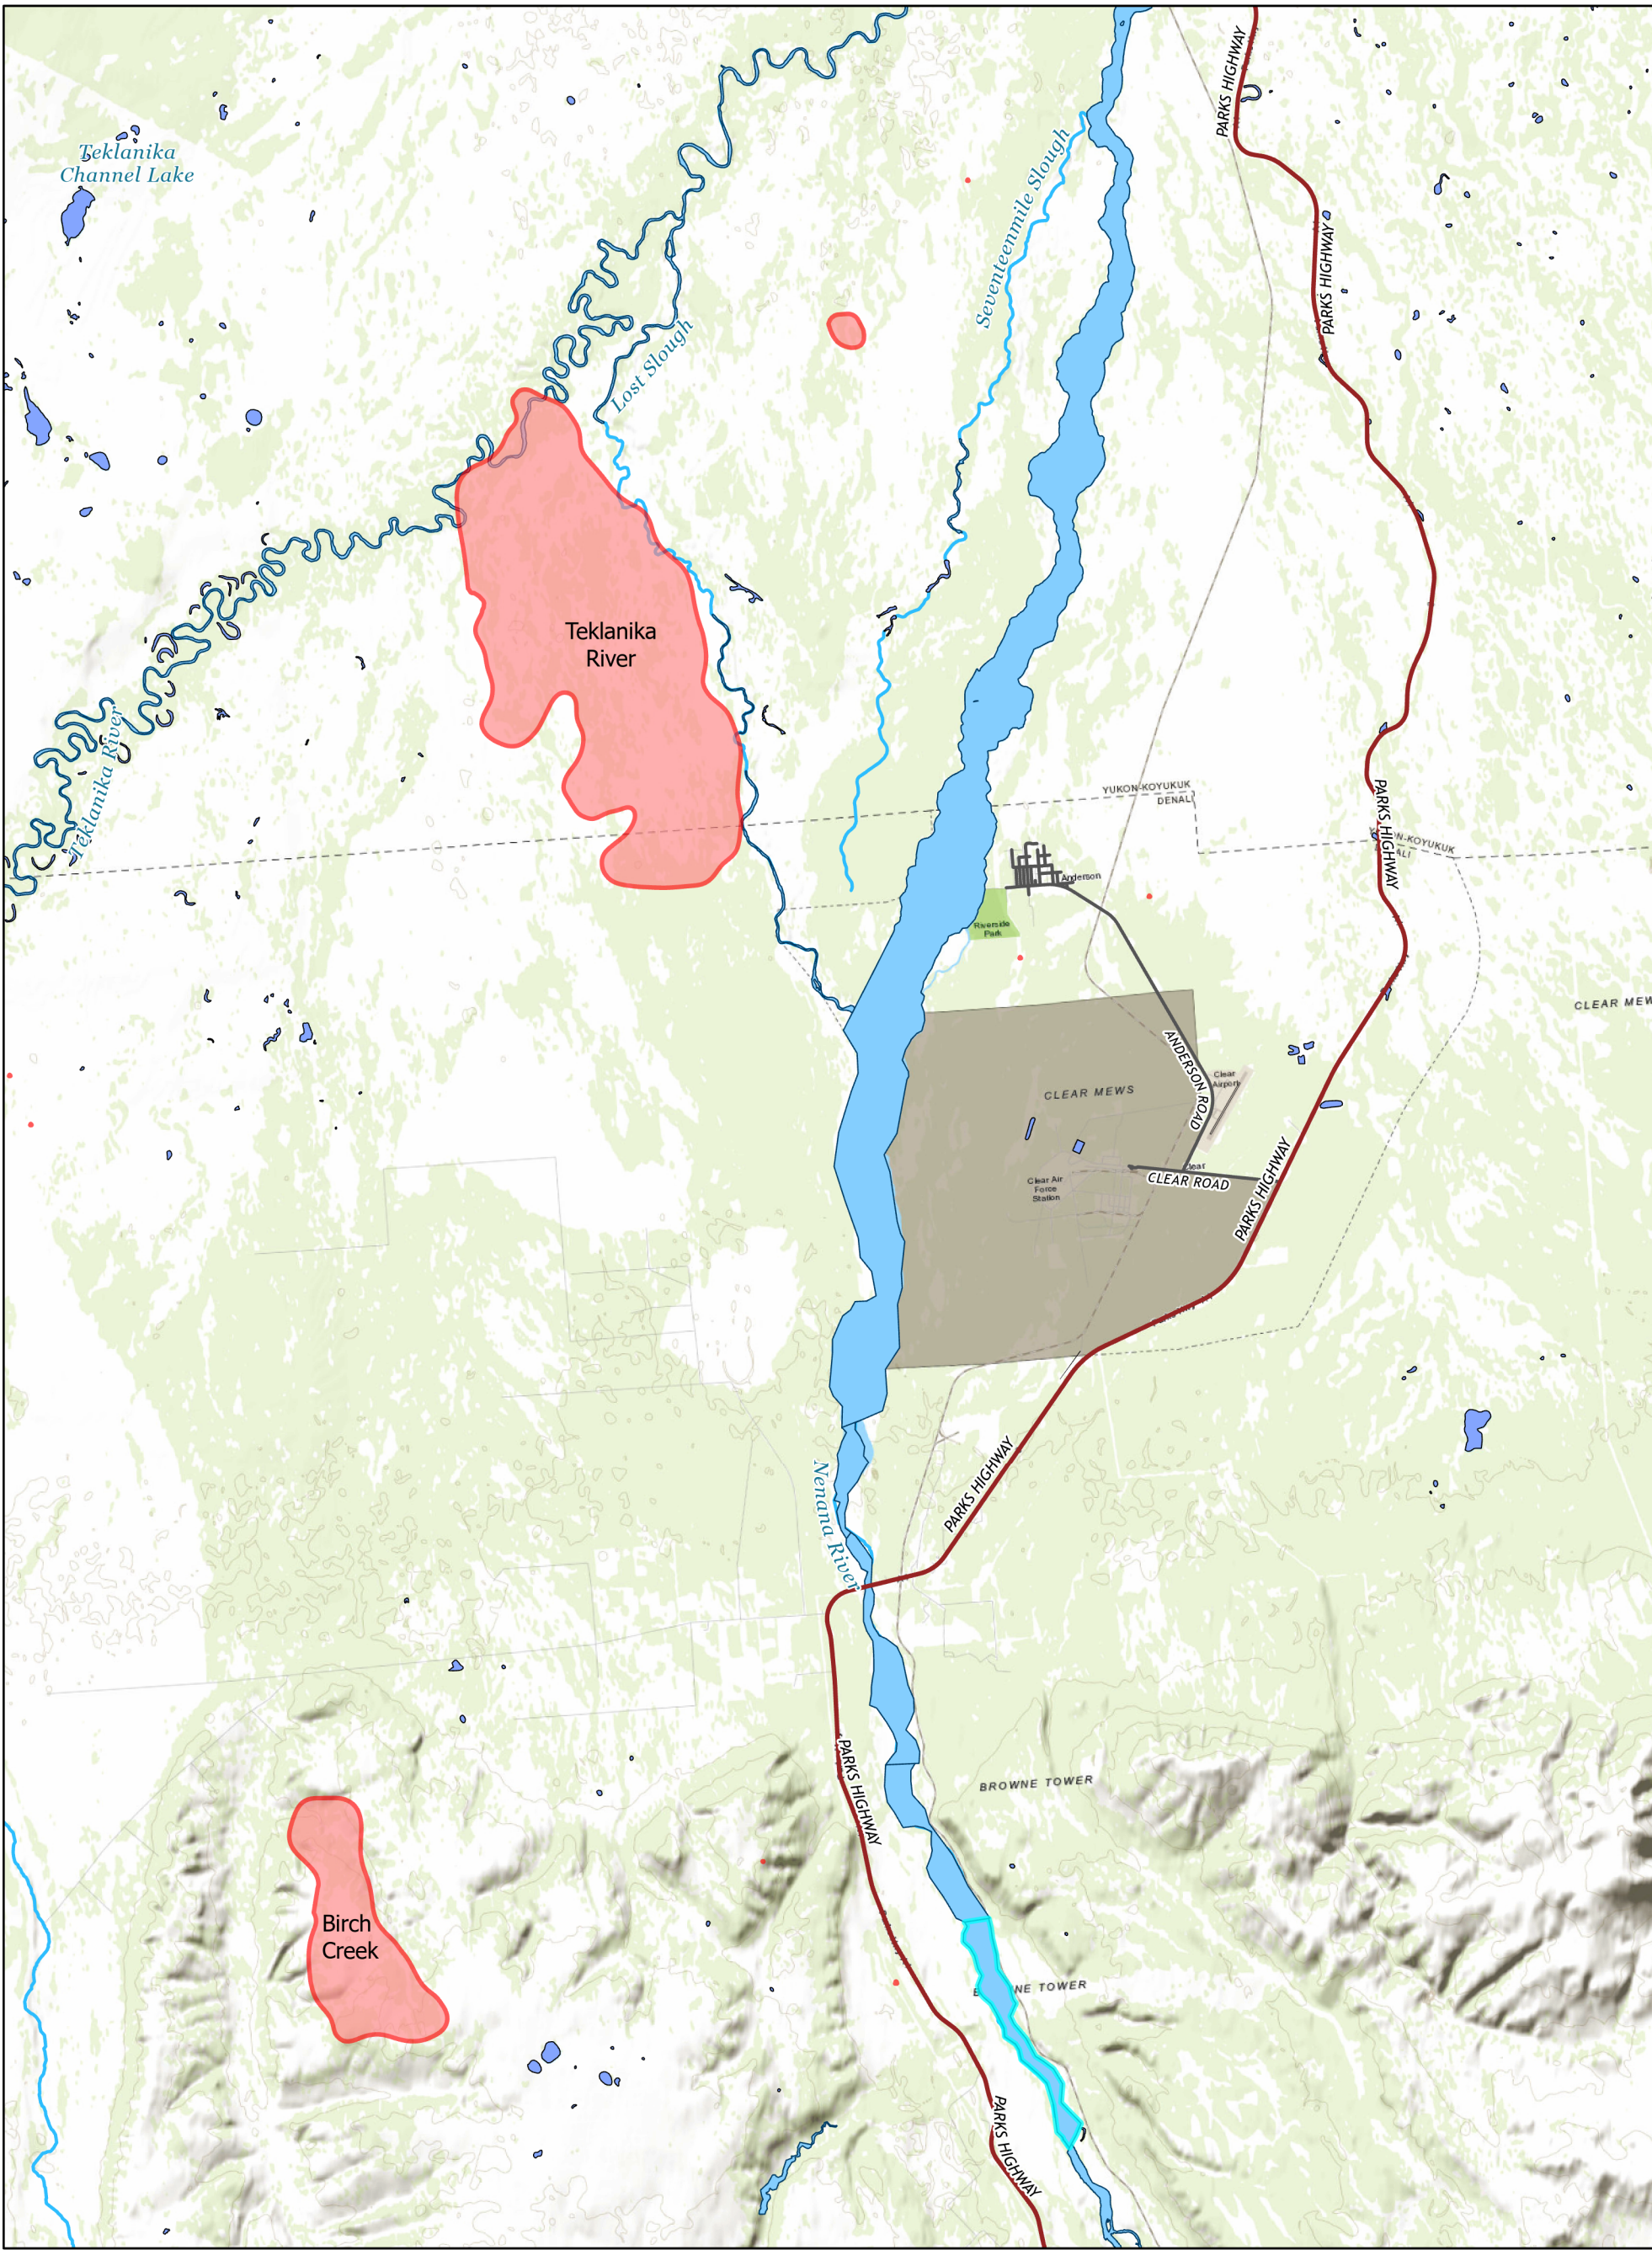

10,422 acres

3 Aug 2023

AKFAS311899

Public Information

Miles

Area as of 8/2, 2045 Hrs

- Wildfire Daily Fire Perimeter
- Secondary Hw
- Local Road
- Perennial Stream

NAD 1983 Alaska Albers  
 Acres from GPS flight  
 sdkovach  
 8/3/2023, 0848 hrs