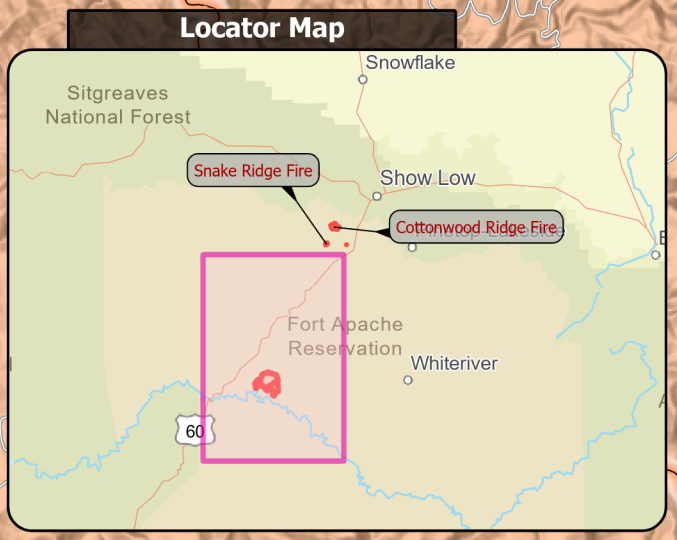

Community	Distance to Spoon Fire
Canyon Day	19 Miles
Cedar Creek	11 Miles
Cibecue	15 Miles
Whiteriver	26 Miles

PIO
Spoon
AZFTA000574
8/3/23 Day

4560 acres at 7/29/23 23:00 hrs

Wildfire Daily Fire Perimeter
▬ Wildfire Daily Fire Perimeter
 Contained

Uncontained Reservation Boundary
 Uncontained
 Reservation Boundary

Land Ownership
 Reservation

8/2/2023 2107
Acres from IR and GPS
North American 1983 Datum 1:130,000

SOUTHWEST AREA
INCIDENT MANAGEMENT TEAM 5