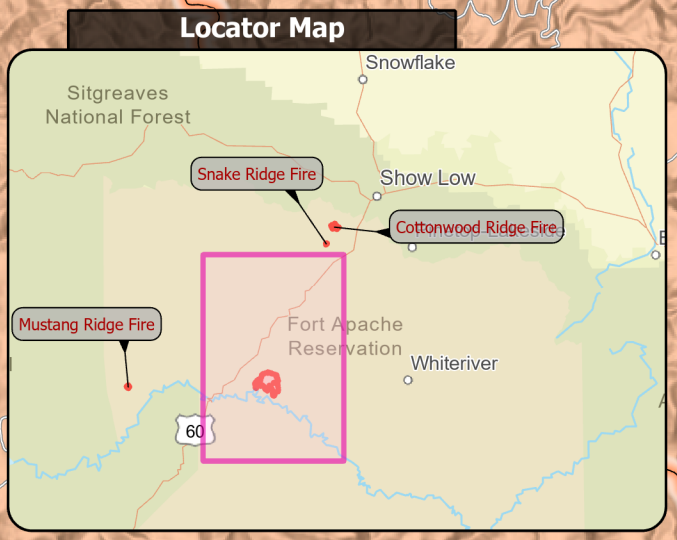

Community	Distance to Spoon Fire
Canyon Day	19 Miles
Cedar Creek	11 Miles
Cibecue	15 Miles
Whiteriver	26 Miles

PIO
Spoon
AZFTA000574
8/1/23 Day

4560 acres at 7/29/23 23:00 hrs

▬ Wildfire Daily Fire Perimeter
 Contained
 Uncontained Reservation Boundary
 Land Ownership Reservation