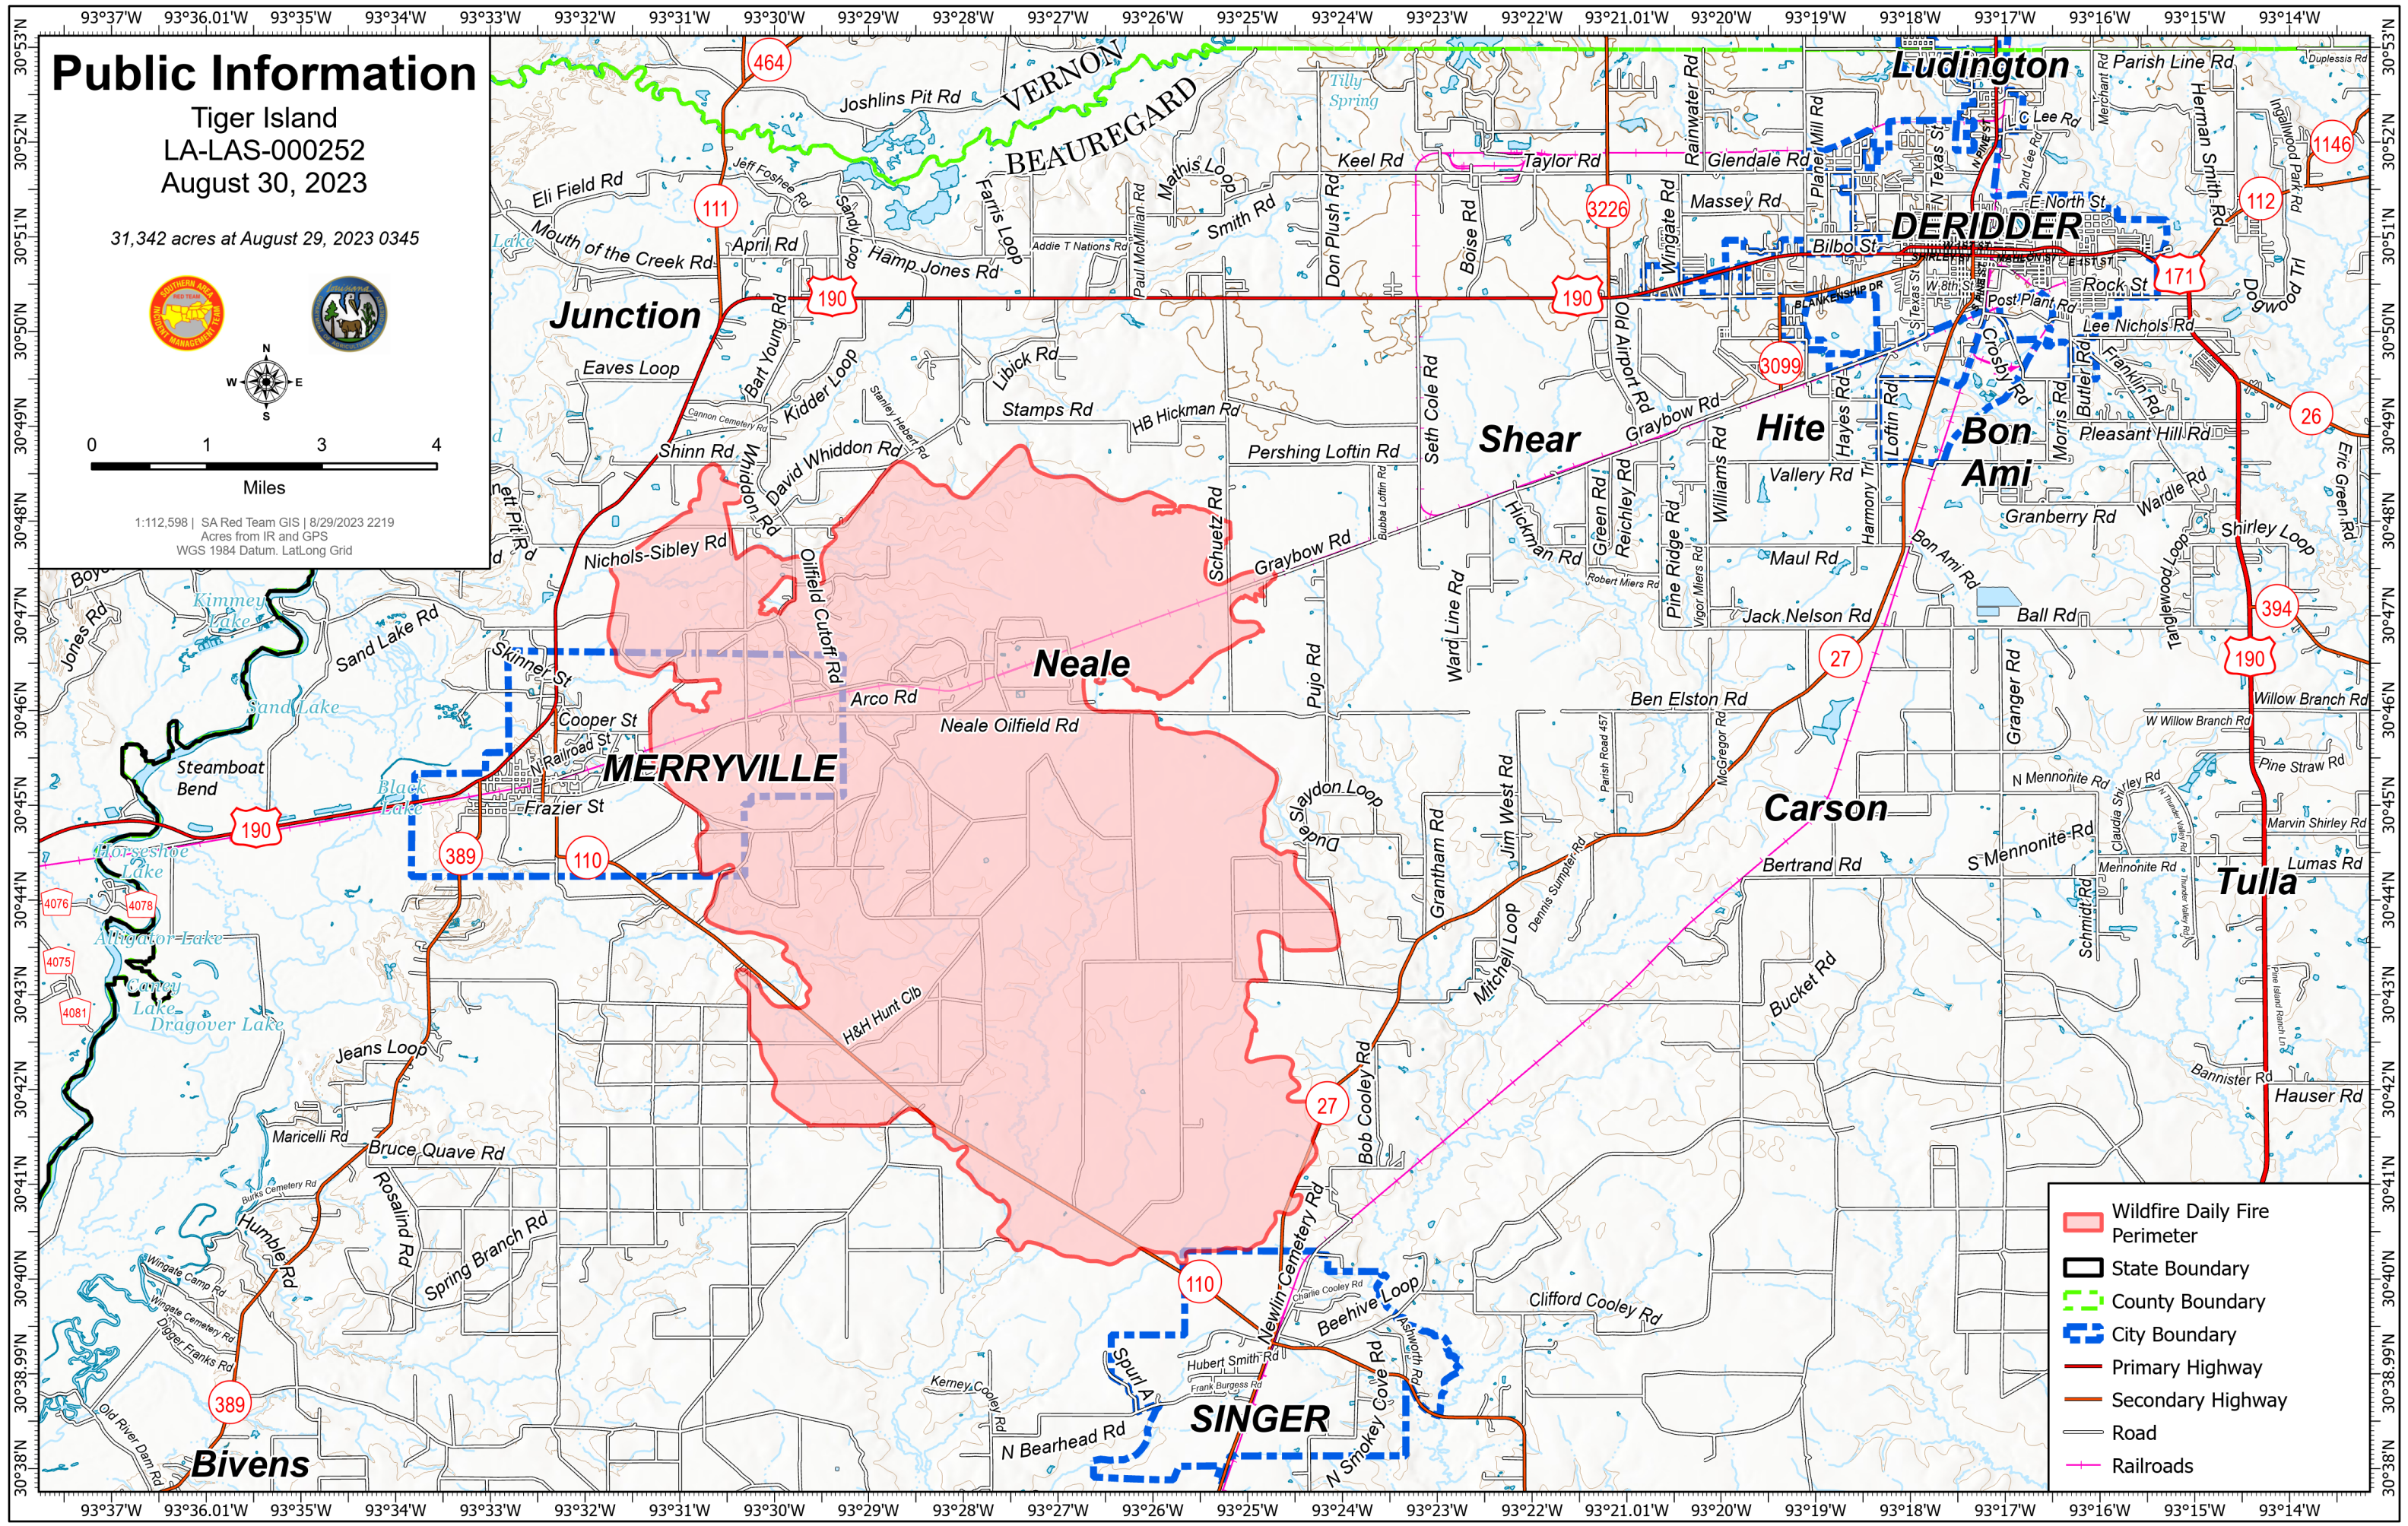

Public Information

Tiger Island
LA-LAS-000252
August 30, 2023

31,342 acres at August 29, 2023 0345

Miles

1:112,598 | SA Red Team GIS | 8/29/2023 2219
Acres from IR and GPS
WGS 1984 Datum, Lat/Long Grid

- Wildfire Daily Fire Perimeter
- State Boundary
- County Boundary
- City Boundary
- Primary Highway
- Secondary Highway
- Road
- Railroads