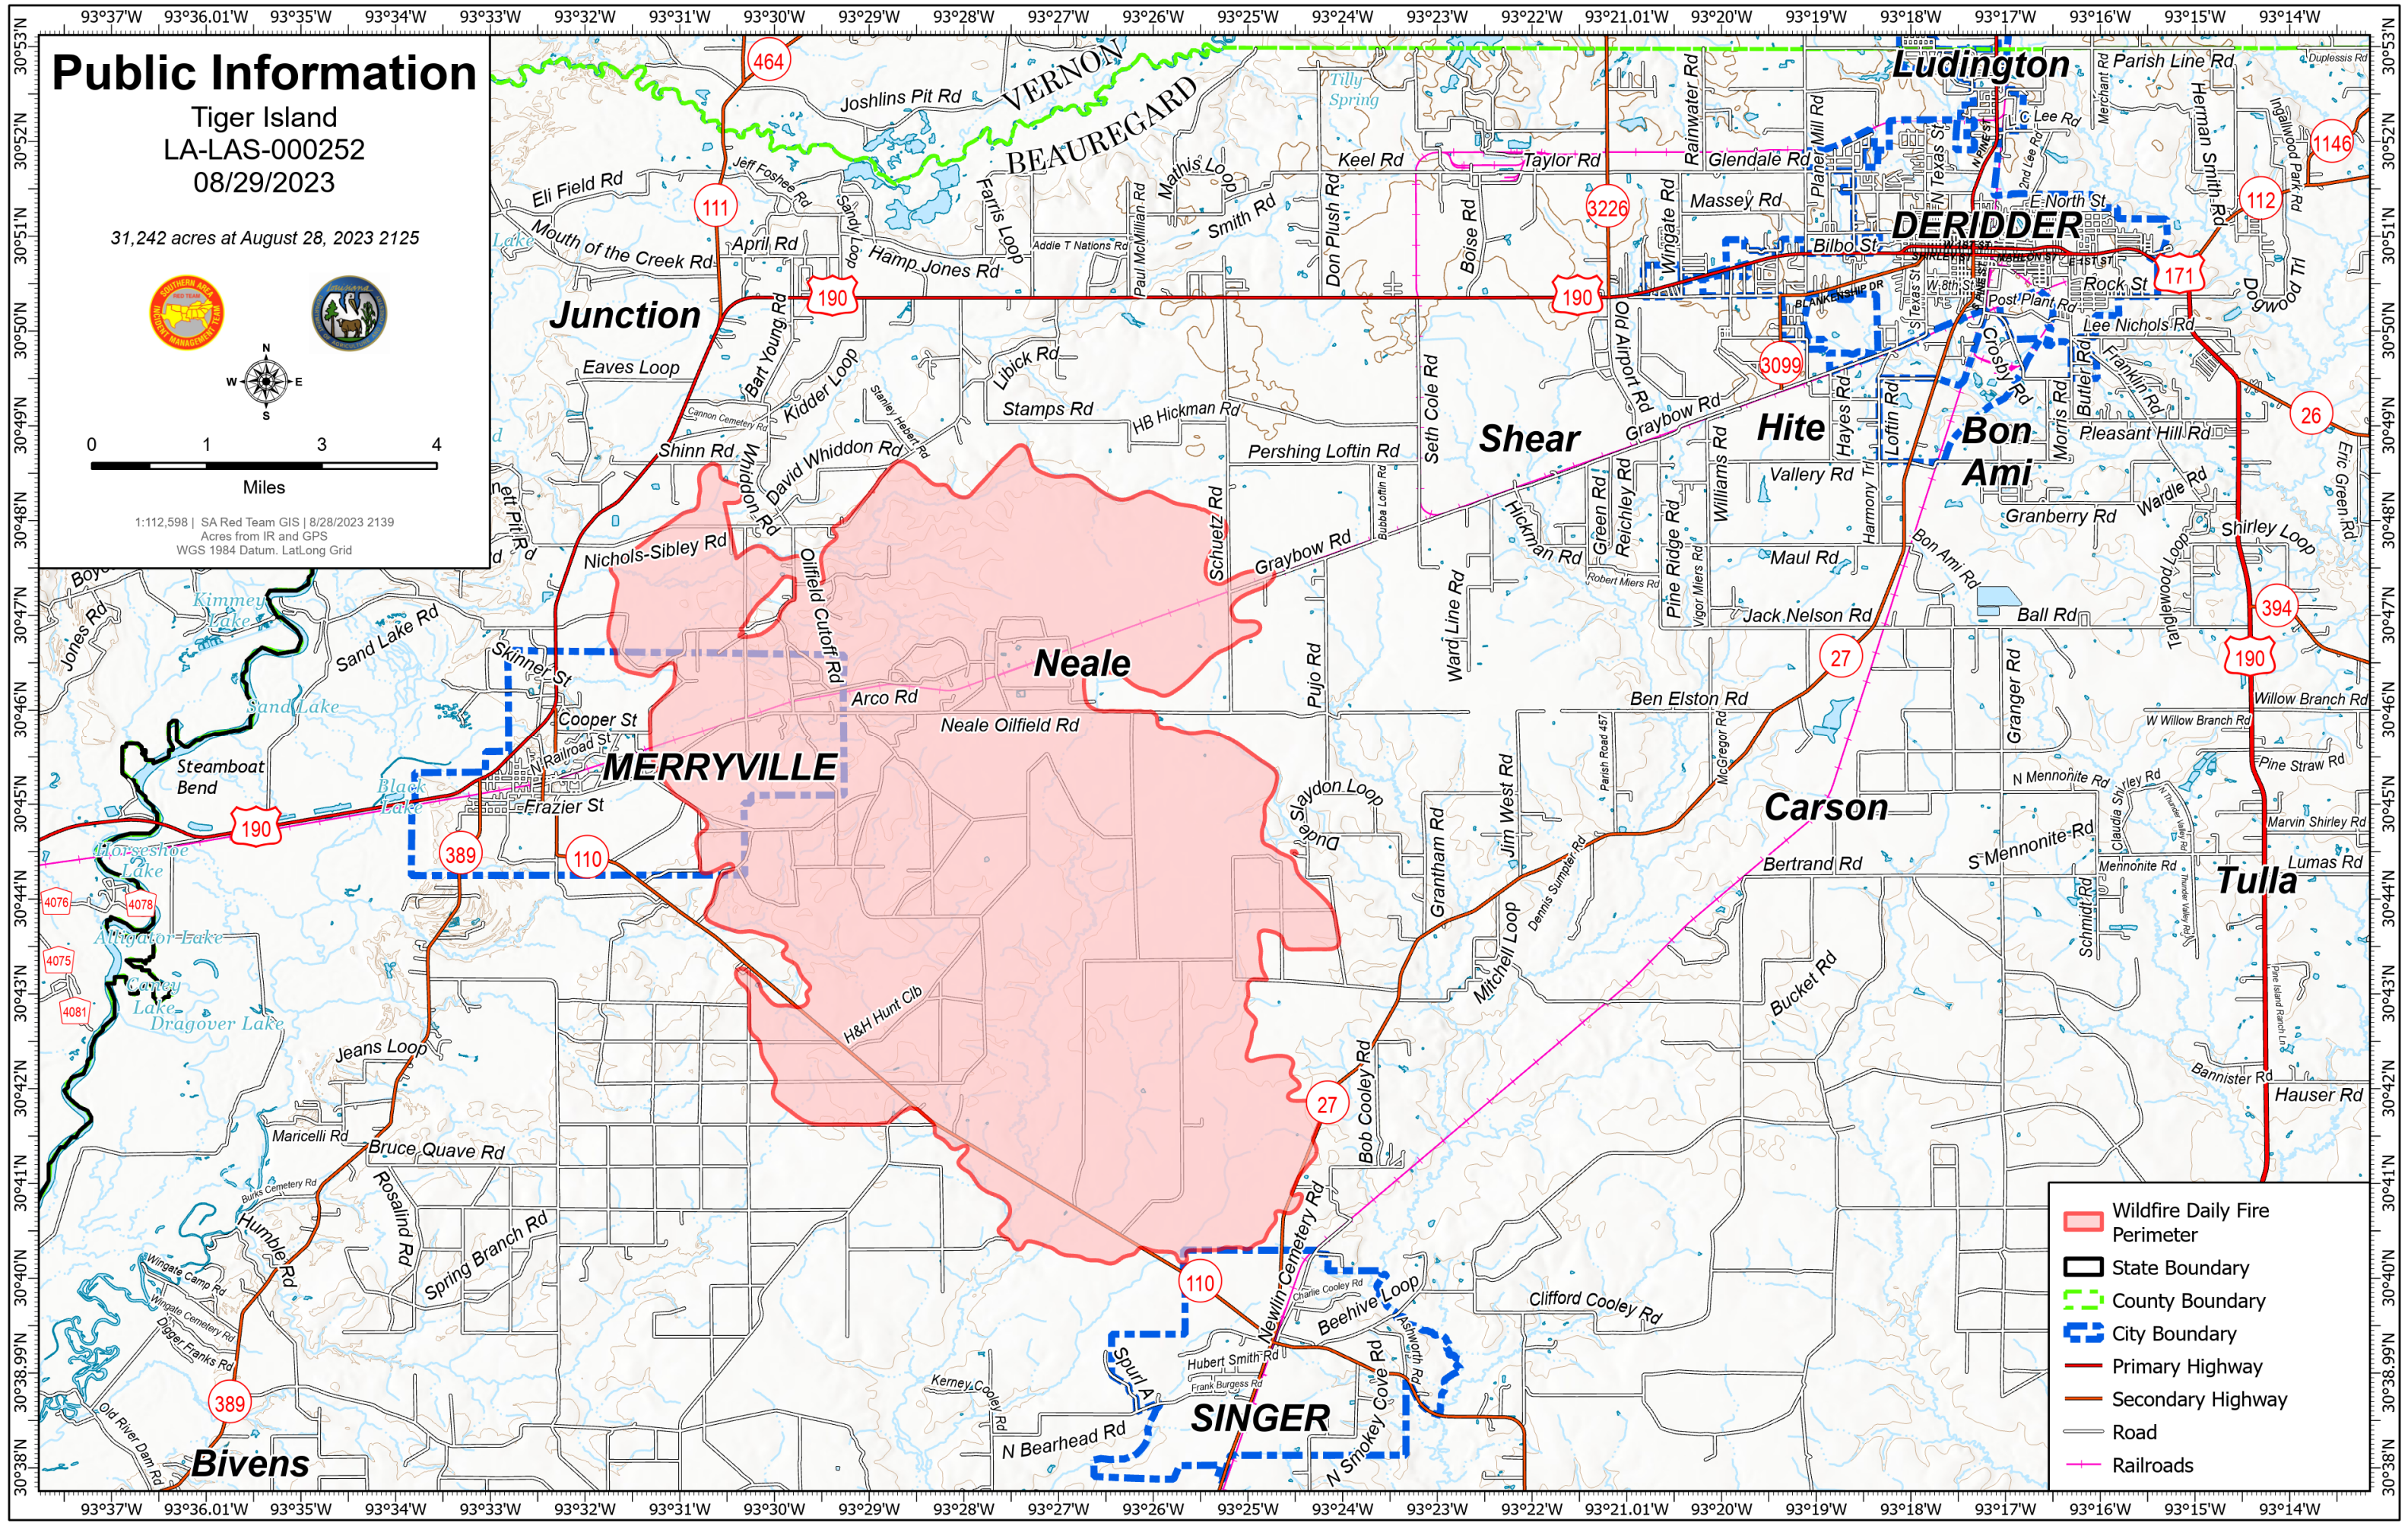

Public Information

Tiger Island
LA-LAS-000252
08/29/2023

31,242 acres at August 28, 2023 2125

1:112,598 | SA Red Team GIS | 8/28/2023 2139
Acres from IR and GPS
WGS 1984 Datum, Lat/Long Grid

- Wildfire Daily Fire Perimeter
- State Boundary
- County Boundary
- City Boundary
- Primary Highway
- Secondary Highway
- Road
- Railroads