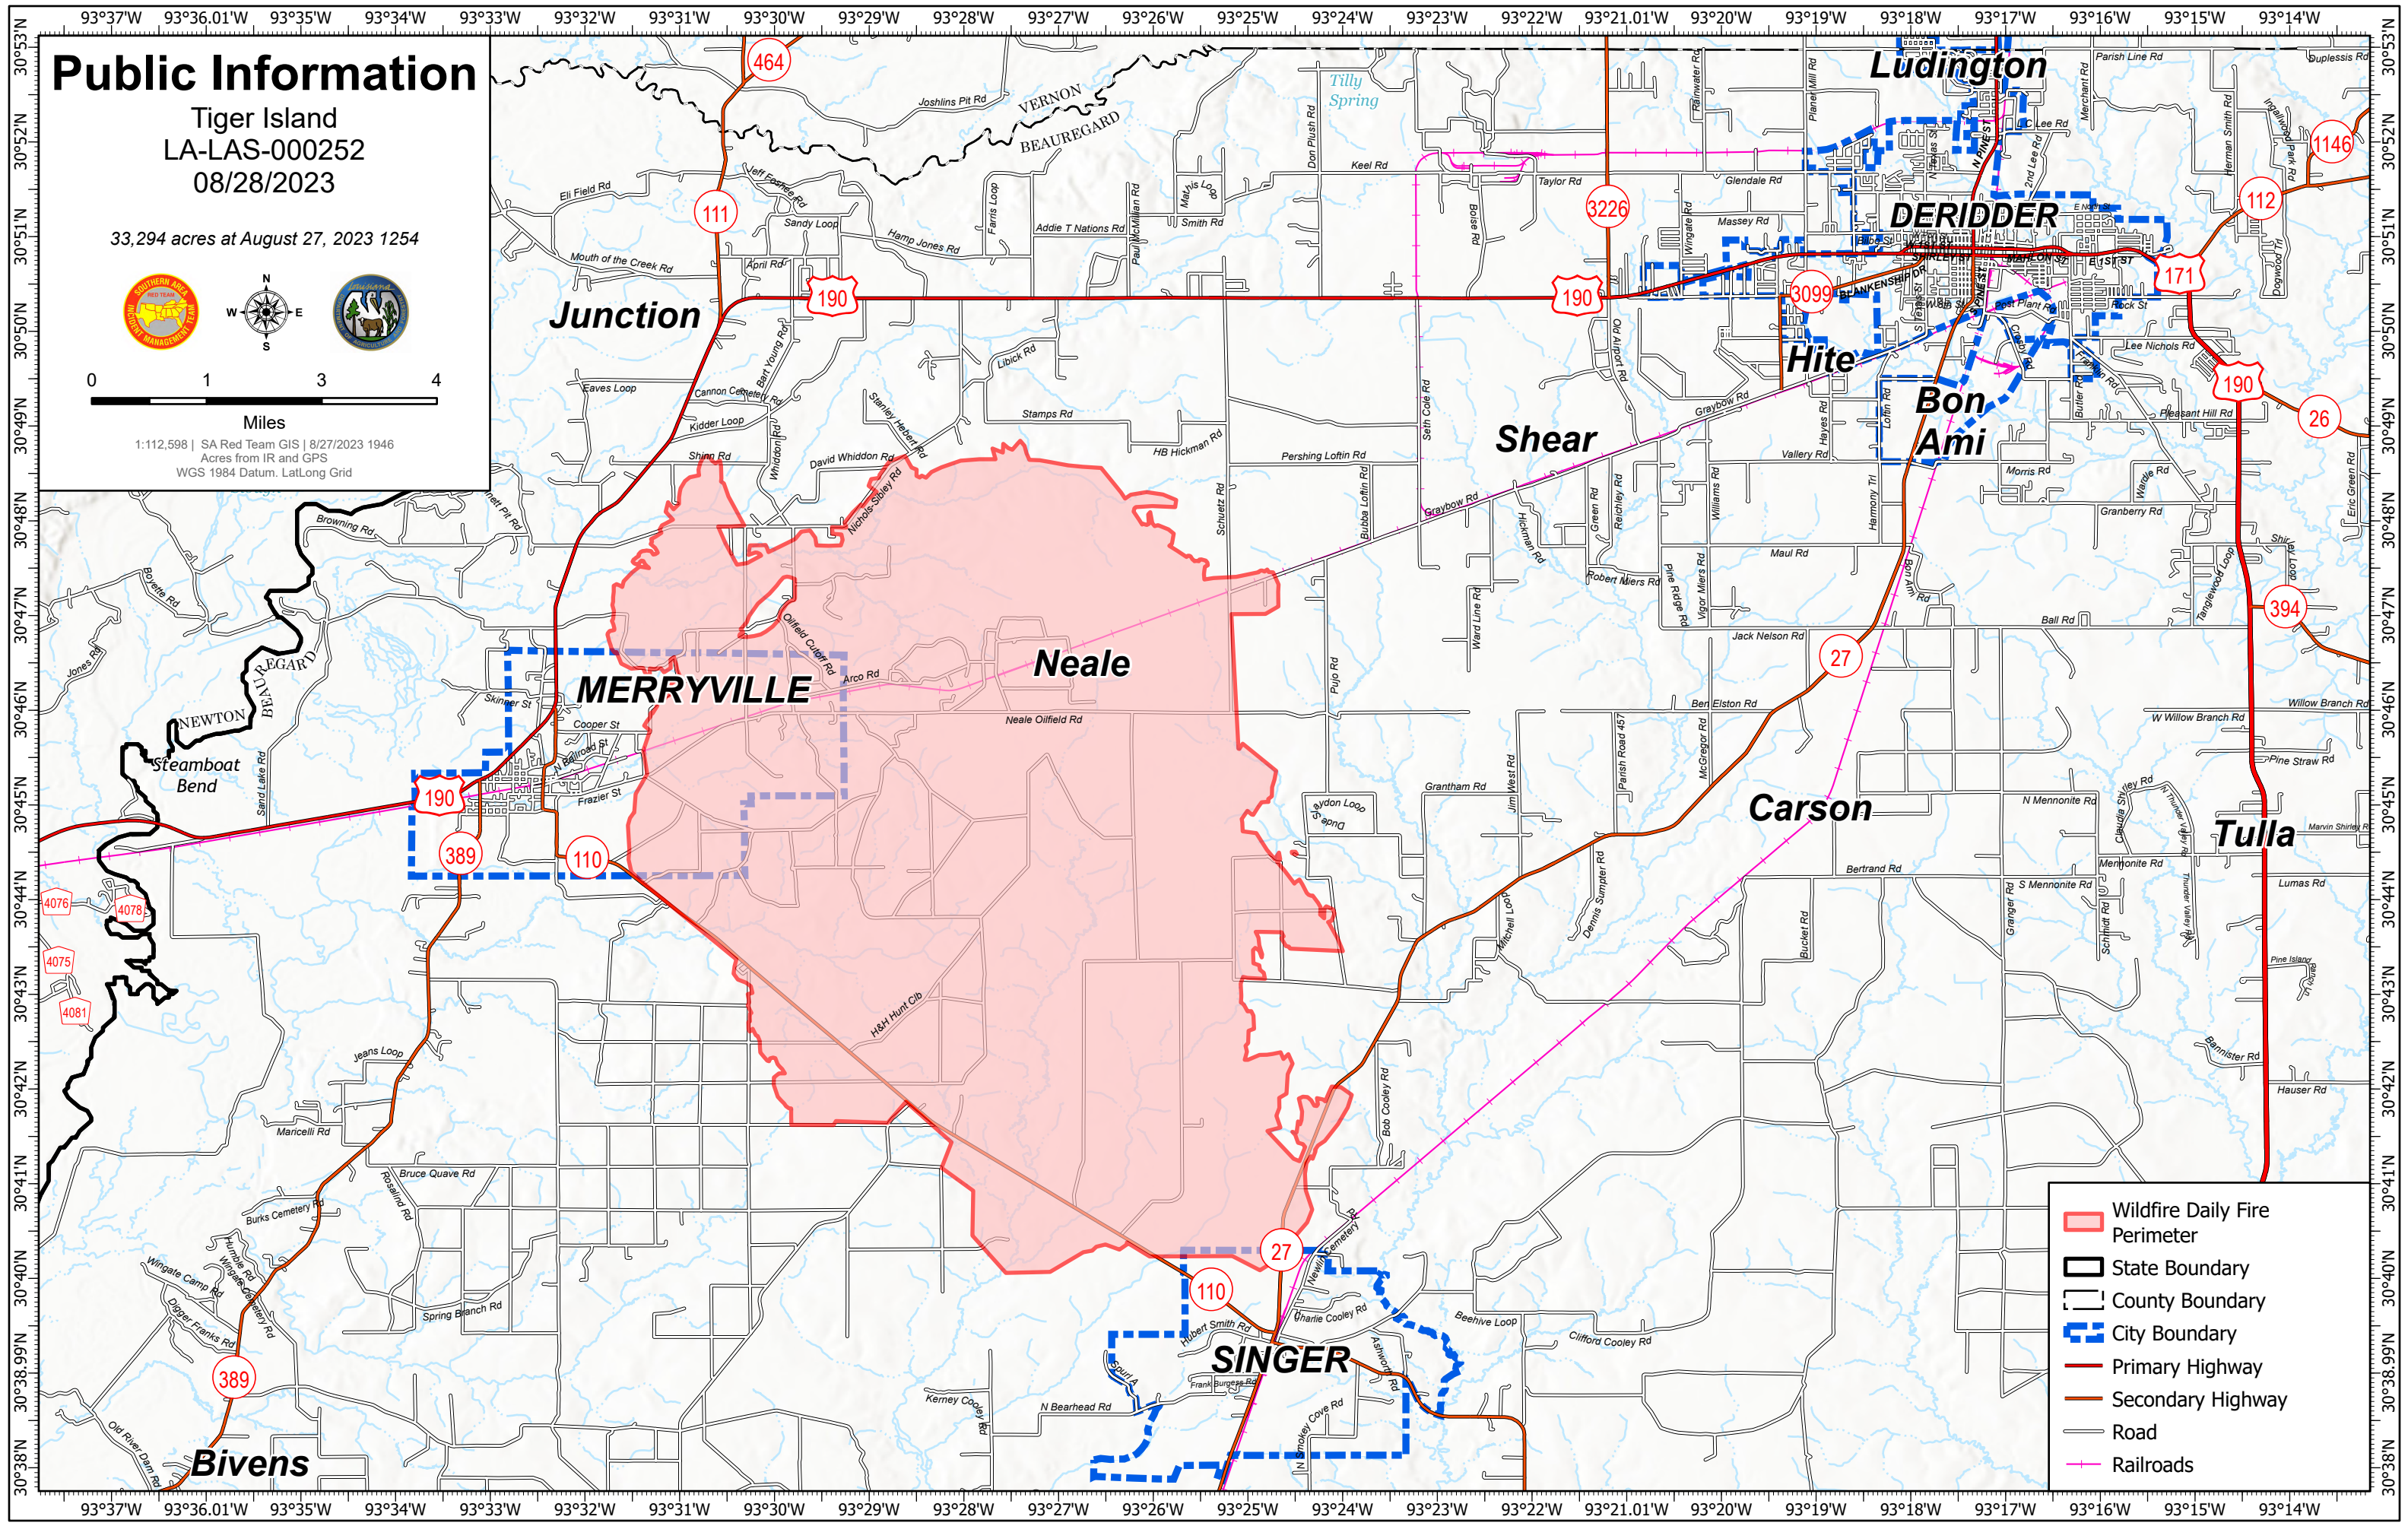

# Public Information

Tiger Island  
LA-LAS-000252  
08/28/2023

33,294 acres at August 27, 2023 1254

Miles

1:112,598 | SA Red Team GIS | 8/27/2023 1946  
Acres from IR and GPS  
WGS 1984 Datum, LatLong Grid

- Wildfire Daily Fire Perimeter
- State Boundary
- County Boundary
- City Boundary
- Primary Highway
- Secondary Highway
- Road
- Railroads