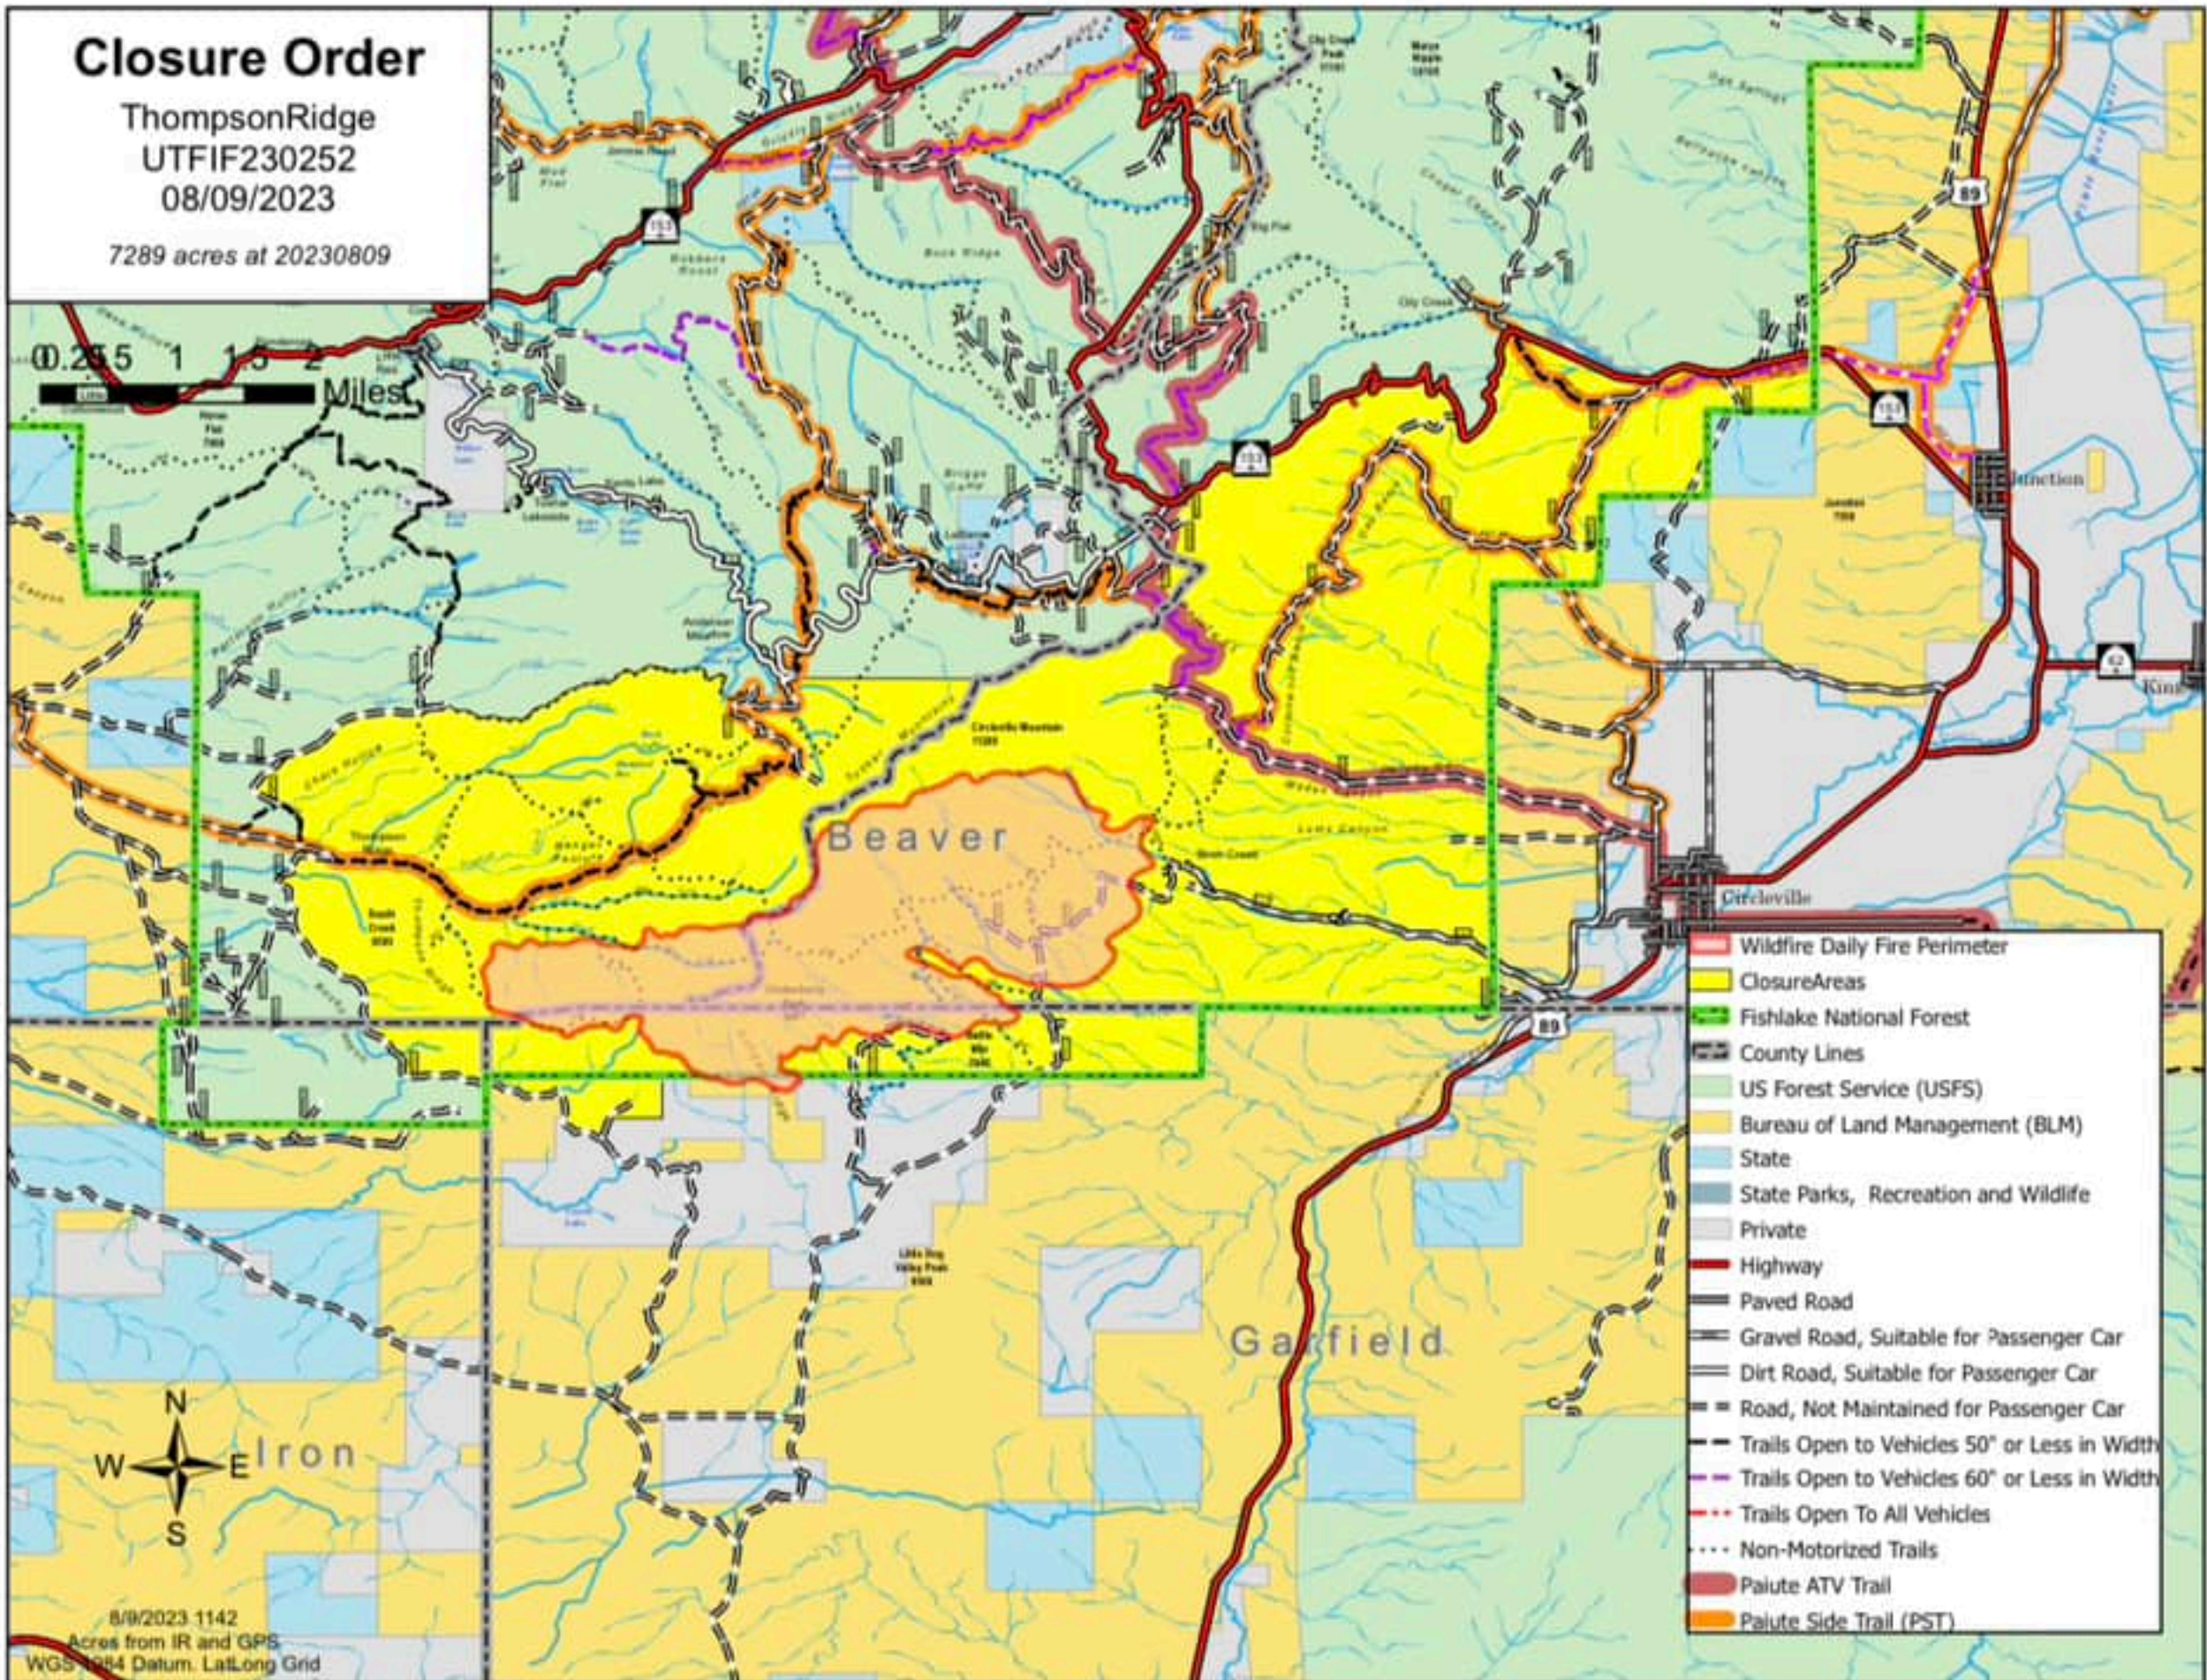

# Closure Order

ThompsonRidge  
UTFIF230252  
08/09/2023

7289 acres at 20230809

0.25 0.5 1 1.5 2 Miles

8/9/2023 1142  
Acres from IR and GPS  
WGS 1984 Datum, Lat/Long Grid