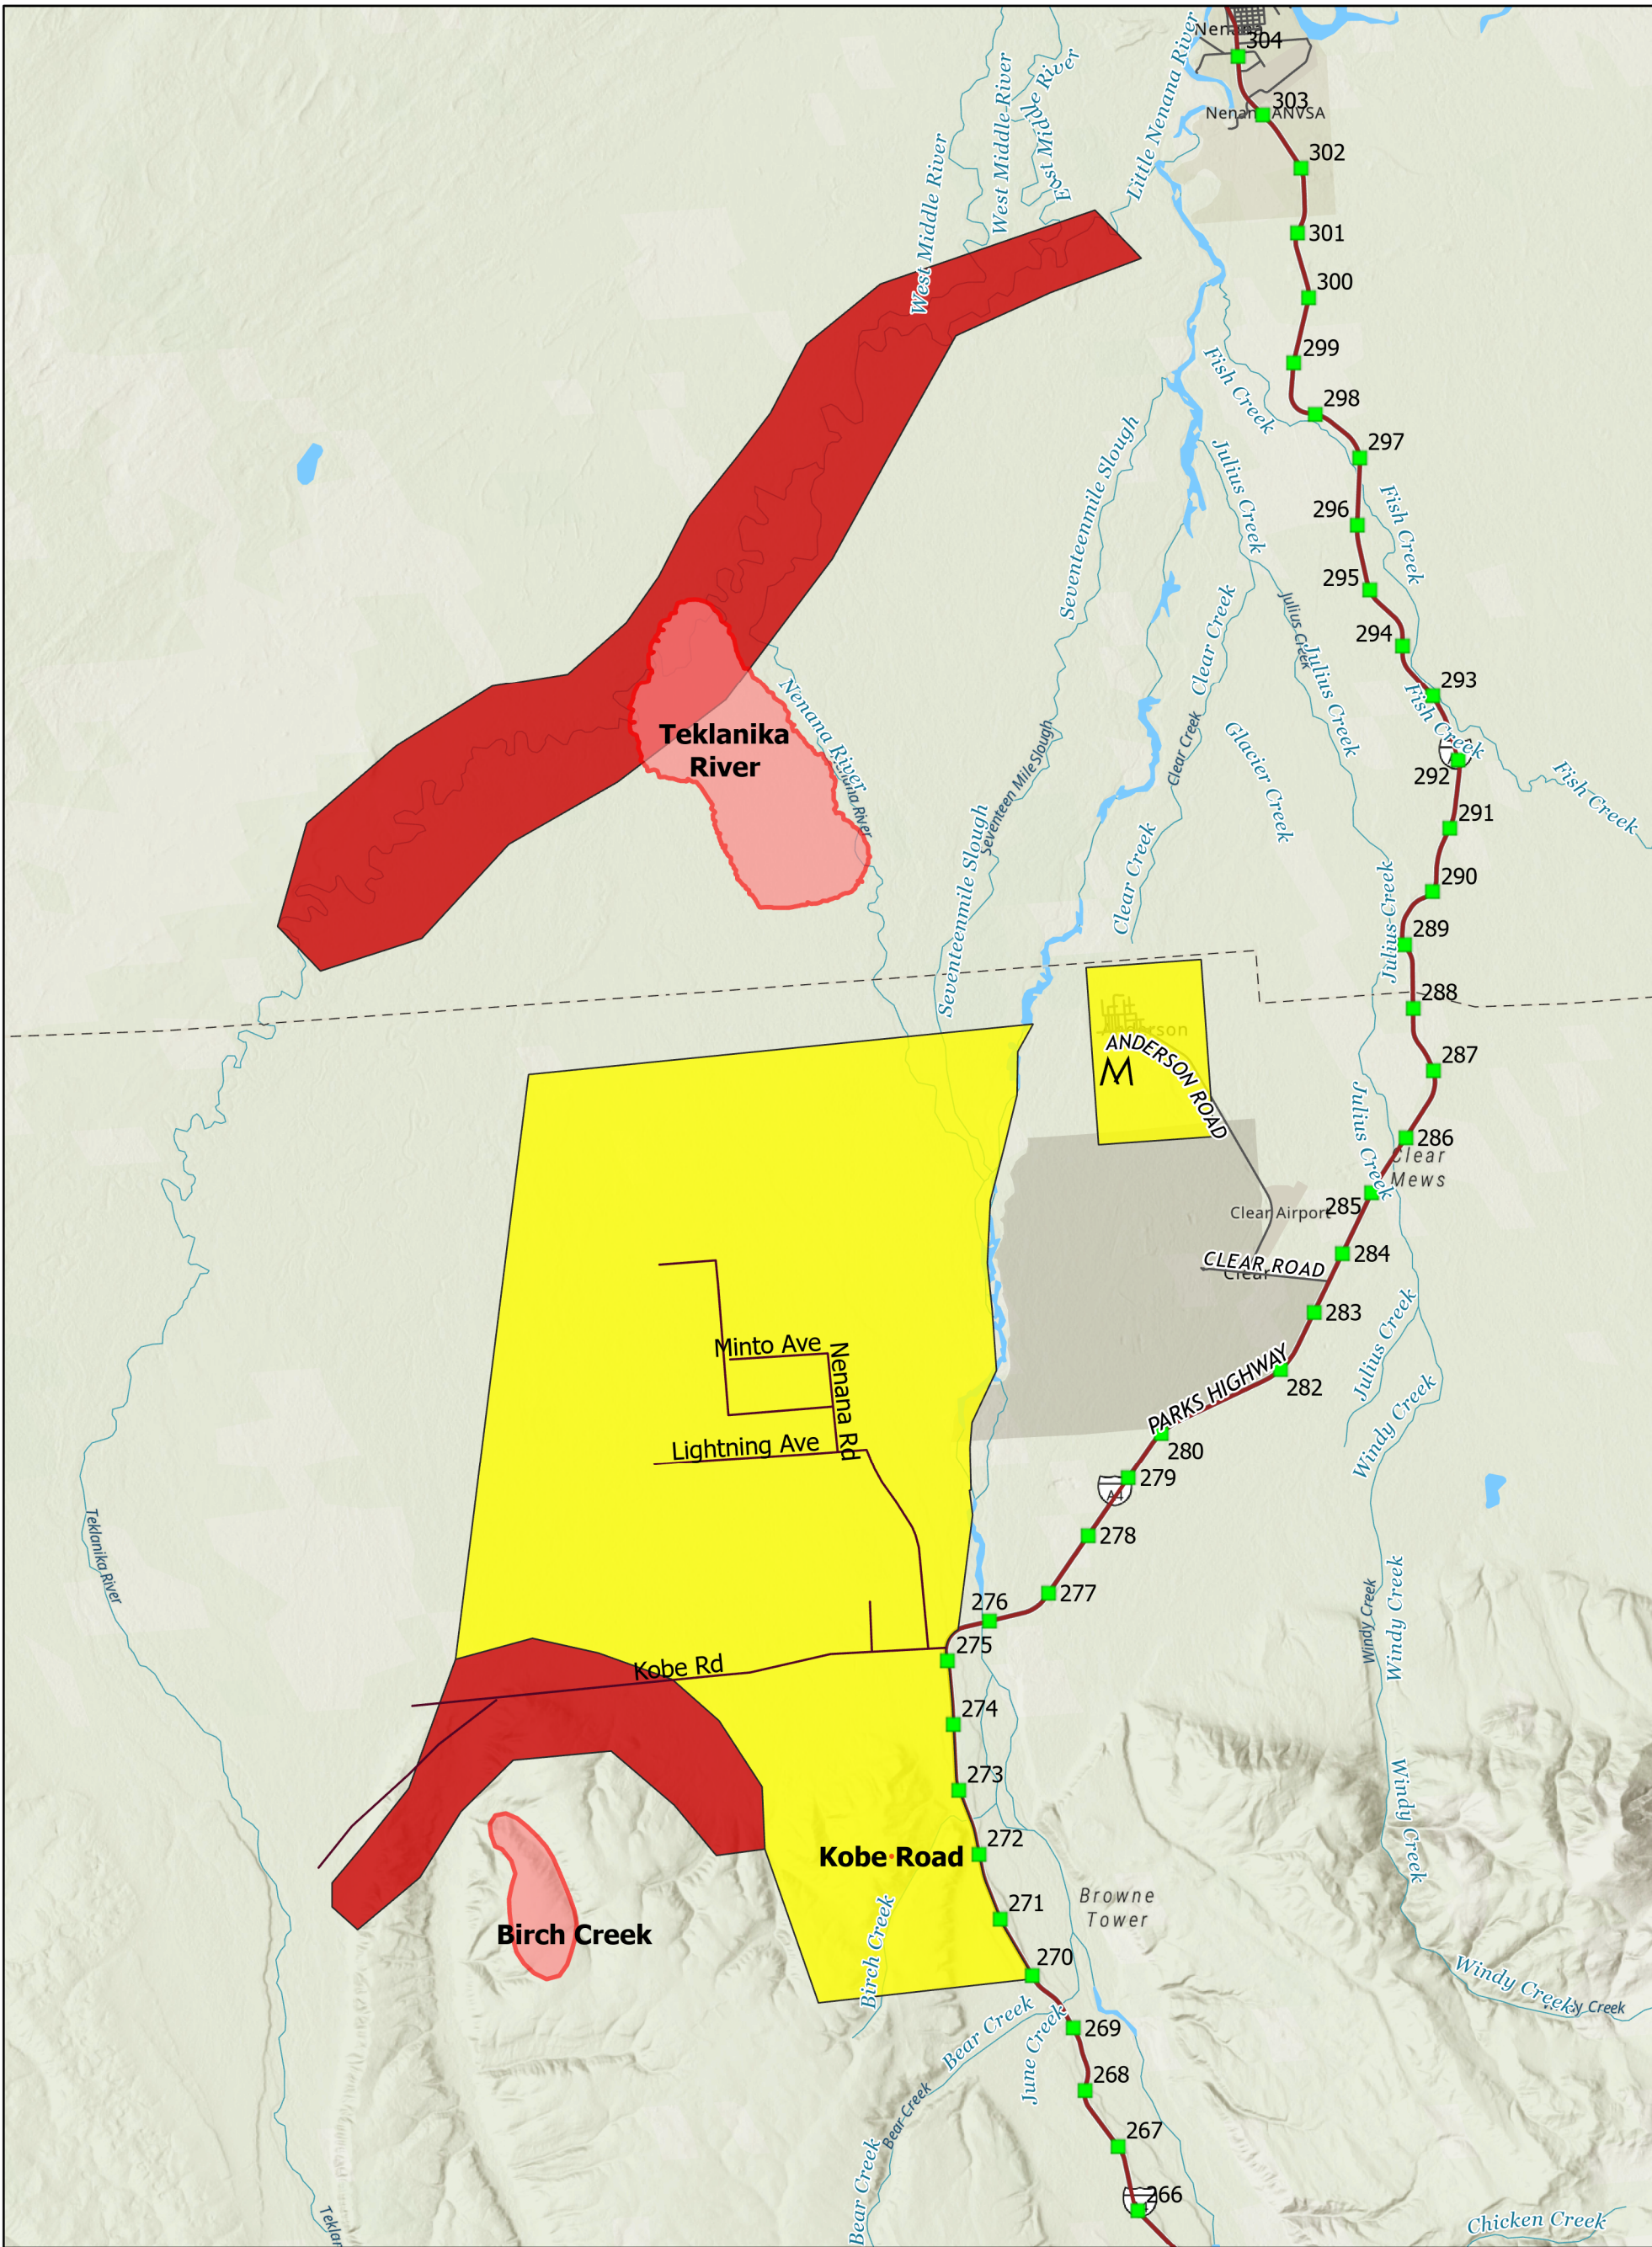

Evacuation

Anderson Complex

6,613 acres

AKFAS311899

Public Information

Evacuation Areas

- Go
- Set

- Secondary Hwy
- Local Road
- Local Road
- Milepost
- Wildfire Daily Fire Perimeter

6,613 Acres as of 7/30/2023, 1300 Hrs

NAD 1983 Alaska Albers
Acres from GPS
sdkovach
8/1/2023, 0739 hrs