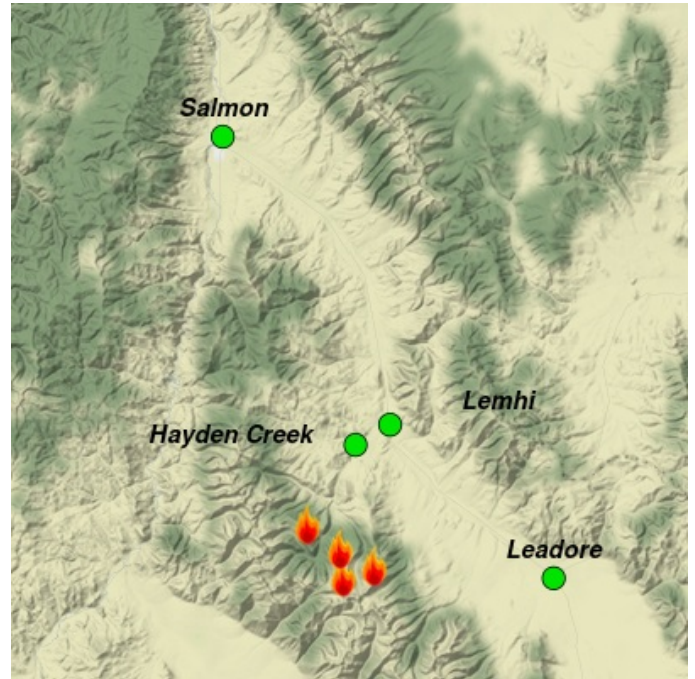

## Central Idaho - Salmon Challis Hayden Fire

### Fire

The Hayden Fire is unchanged in size; it remains at 24,489 acres with 83% completion. Weather conditions are improving for fire movement, however with the suppression work that's been completed around the perimeter, much of the work being done currently is to repair the land disturbances from the suppression work and to monitor the hot spots within the fire footprint.

### Smoke

There will be little smoke produced from existing hot spots in the area. All locations across the area will see GOOD air quality.

Daily AQI Forecast\* for Thursday

Station	Yesterday			Wed 8/09	Forecast*	Comment for Today -- Thu, Aug 10	Thu 8/10	Fri 8/11
	hourly							
	6a	noon	6p					
Salmon					Overall GOOD, smoke aloft may be visible			
Lemhi					Overall, minimal smoke impacts			
Hayden Creek					Overall, minimal smoke impacts			
Leadore					Smoke aloft may be visible from wildfire elsewhere.			