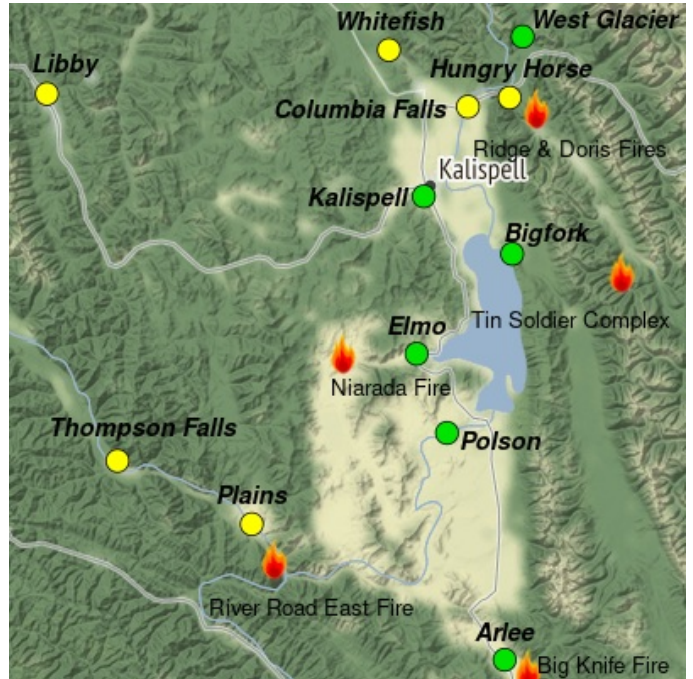

Smoke Outlook

8/21 - 8/22

Flathead Valley - Ridge, River Road East, Big Knife, and Additional Fires

Issued by [Wildland Fire Air Quality Response Program](#) on August 21, 2023 at 07:45 AM MDT

Special Statement

The Montana Department of Environmental Quality has issued an air quality alert:
<https://deq.mt.gov/News/pressrelease-folder/news-article101>

Fire

Rain today and tomorrow will slow fire activity. See [inciweb](#) (inciweb.wildfire.gov) for updates on specific fires.

Smoke

Monday will have improved air quality, starting from the south of the outlook area and moving north. Even the Clark Fork and Kootenai River corridors should clear out eventually. With diminished fire behavior due to moisture, most locations will have MODERATE or GOOD level smoke today and likely GOOD conditions by tonight or tomorrow. Locations close to the active fires in the area (Plains, Arlee) may return to MODERATE by midweek.

Additional Information

Fire and smoke conditions can change quickly. Please check fire.airnow.gov for current conditions. Remember if you can see smoke or smell smoke you are in smoke. Follow "Actions to Protect Yourself" below.

Daily AQI Forecast* for Monday

Station	Yesterday hourly			Sun 8/20	Comment for Today -- Mon, Aug 21	Forecast*	
	6a	noon	6p			Mon 8/21	Tue 8/22
Kalispell	No hourly data				Expect GOOD air quality by this afternoon	Green	Green
Bigfork	No hourly data				Expect GOOD air quality today and tomorrow.	Green	Green
West Glacier	No hourly data				MODERATE becoming GOOD once rain arrives	Green	Green
Elmo	No hourly data				MODERATE becoming GOOD this afternoon.	Green	Green
Polson /Pablo	No hourly data				GOOD today and tomorrow.	Green	Green
Whitefish	No hourly data				MODERATE air quality becoming GOOD by afternoon.	Yellow	Green
Arlee				Orange	GOOD conditions today and Tuesday.	Green	Green
Thompson Falls				Red	Good chances for significant rain should bring clearer air by this evening.	Yellow	Green
Plains	No hourly data				Significant rain is forecast, and along with that, improved air quality.	Yellow	Green
Hungry Horse				Yellow	Smoke decreasing through the day	Yellow	Yellow
Columbia Falls				Yellow	MODERATE this morning. GOOD tonight.	Yellow	Green
Libby				Red	Rain is likely to bring improvement this evening to Libby.	Yellow	Yellow

Issued Aug 21, 2023 by Paul Corrigan paul.corrigan@usda.gov 801-440-1350

Air Quality Index (AQI)	Actions to Protect Yourself
Green Good	None
Yellow Moderate	Unusually sensitive individuals should consider limiting prolonged or heavy exertion.
Orange USG	People within Sensitive Groups* should reduce prolonged or heavy outdoor exertion.
Red Unhealthy	People within Sensitive Groups* should avoid all physical outdoor activity.
Purple Very Unhealthy	Everyone should avoid prolonged or heavy exertion.
Dark Red Hazardous	Everyone should avoid any outdoor activity.

*Disclaimer: This forecast is based on fine particulates only; ozone is not included. Forecasts may be wrong; use at own risk. Use caution as conditions can change quickly. See your health professional as needed. Smoke sensitive groups should take appropriate precautions.

Issued by Interagency Wildland Fire Air Quality Response Program -- www.wildlandfiresmoke.net
Flathead Valley Updates -- <https://outlooks.wildlandfiresmoke.net/outlook/78e08155>
*Smoke and Health Info -- www.airnow.gov/air-quality-and-health