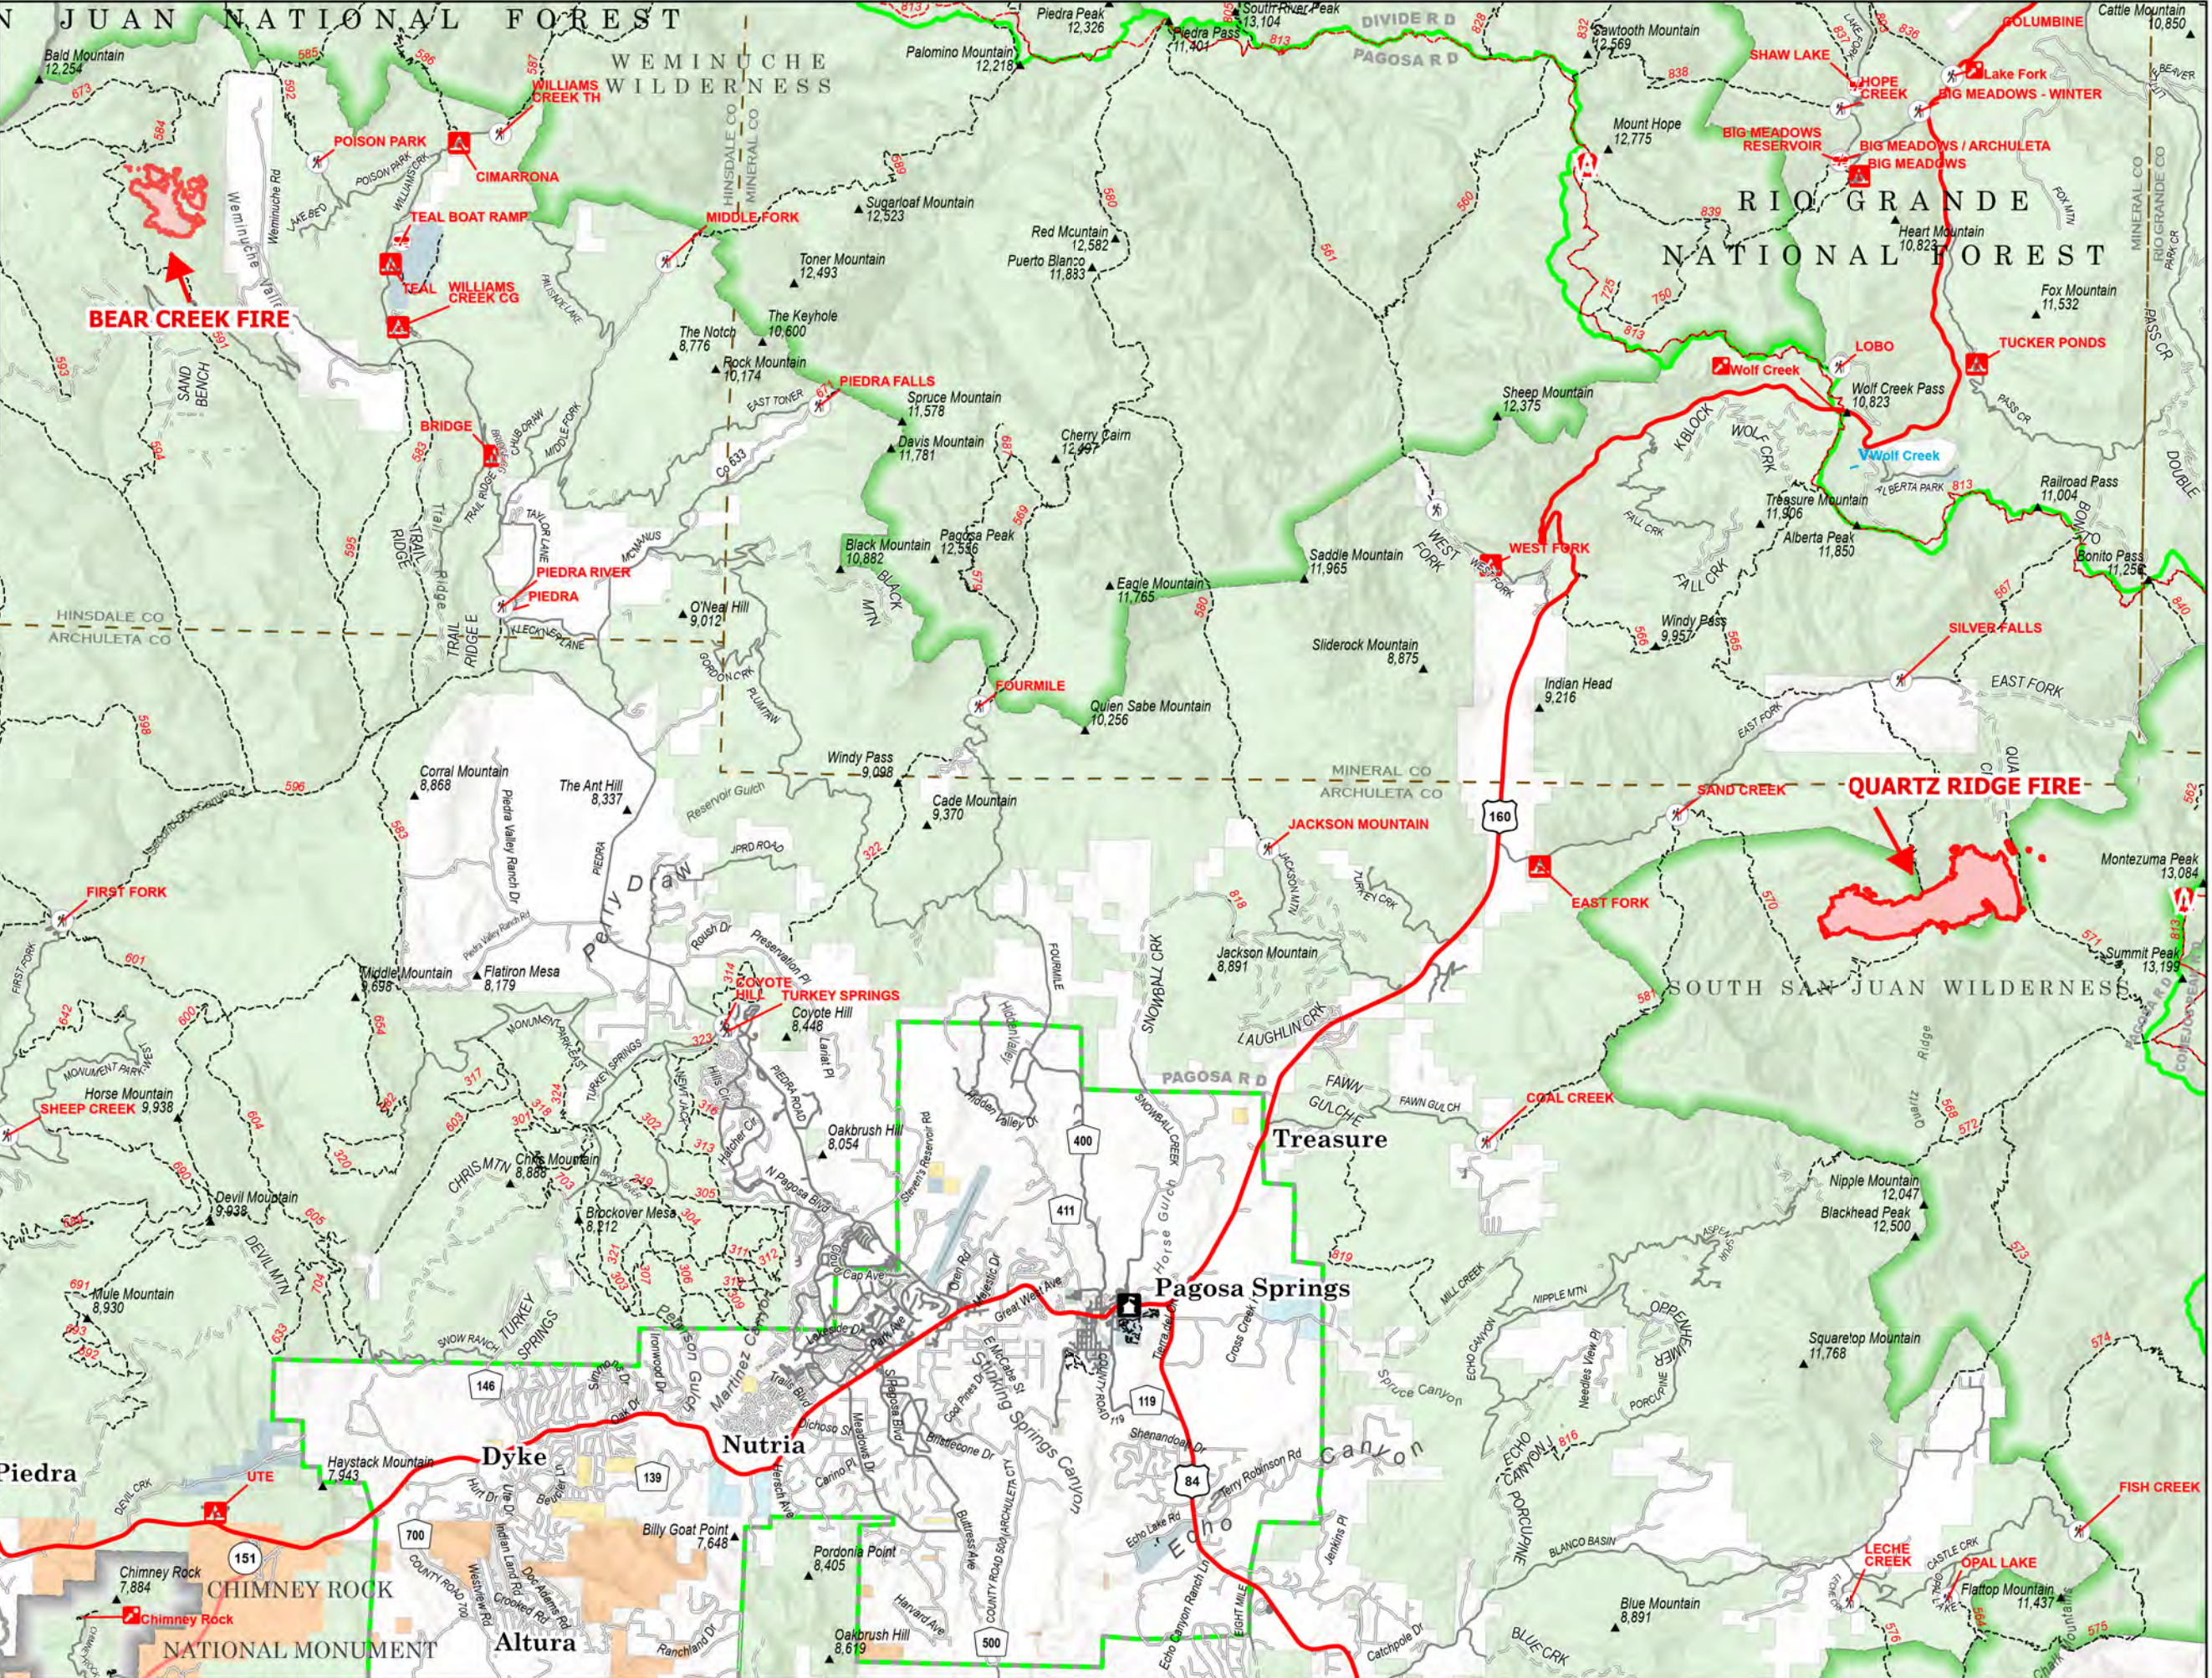

**Public Information**  
**Vicinity Map**  
 8/17/2023

**Bear Creek  
 Quartz Ridge  
 Mosca**

Miles

	BLM
	Local Government
	Other Federal
	State
	US Forest Service (USFS)
	Private

NIMO Team  
 8/16/2023 1932  
 Acres from IR  
 North American 1983 Datum, Lat/Long Grid