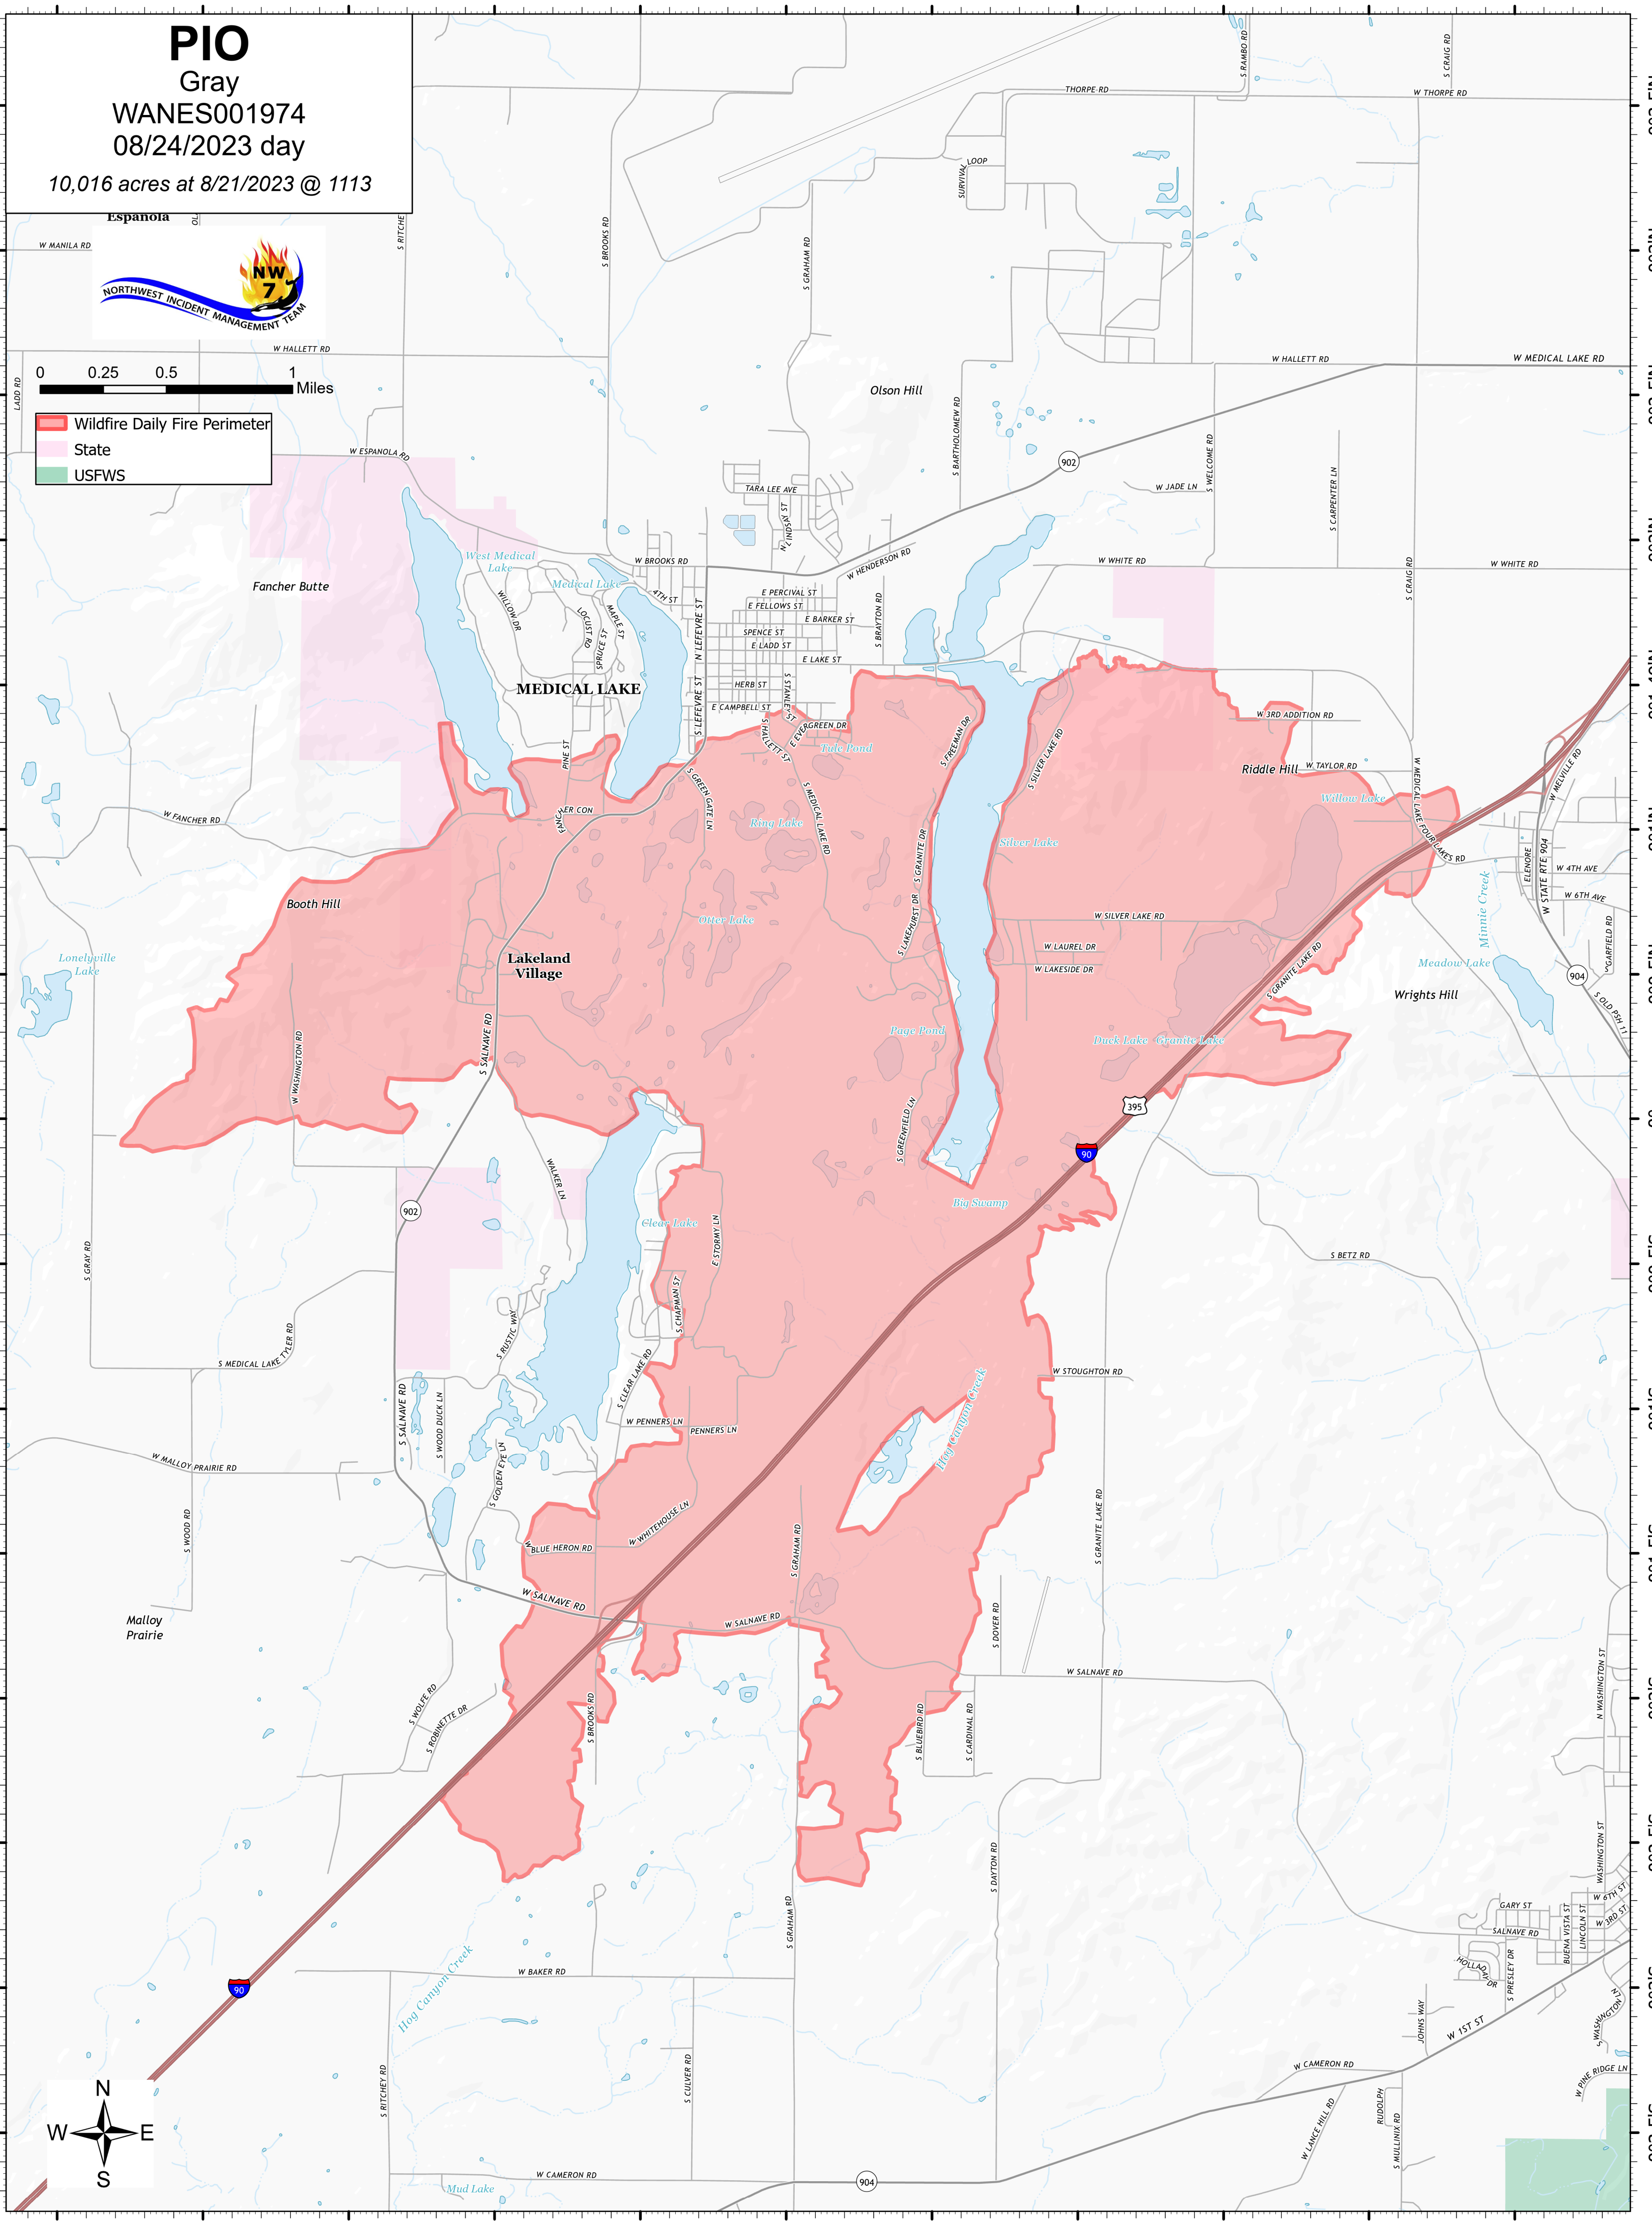

121°32'W 121°31.5'W 121°31'W 121°30.5'W 121°30'W 121°29.5'W 121°29'W 121°28.51'W 121°28'W 121°27.5'W 121°27'W

PIO

Gray
WANES001974
08/24/2023 day

10,016 acres at 8/21/2023 @ 1113

- Wildfire Daily Fire Perimeter
- State
- USFS

121°32'W 121°31.5'W 121°31'W 121°30.5'W 121°30'W 121°29.5'W 121°29'W 121°28.51'W 121°28'W 121°27.5'W 121°27'W