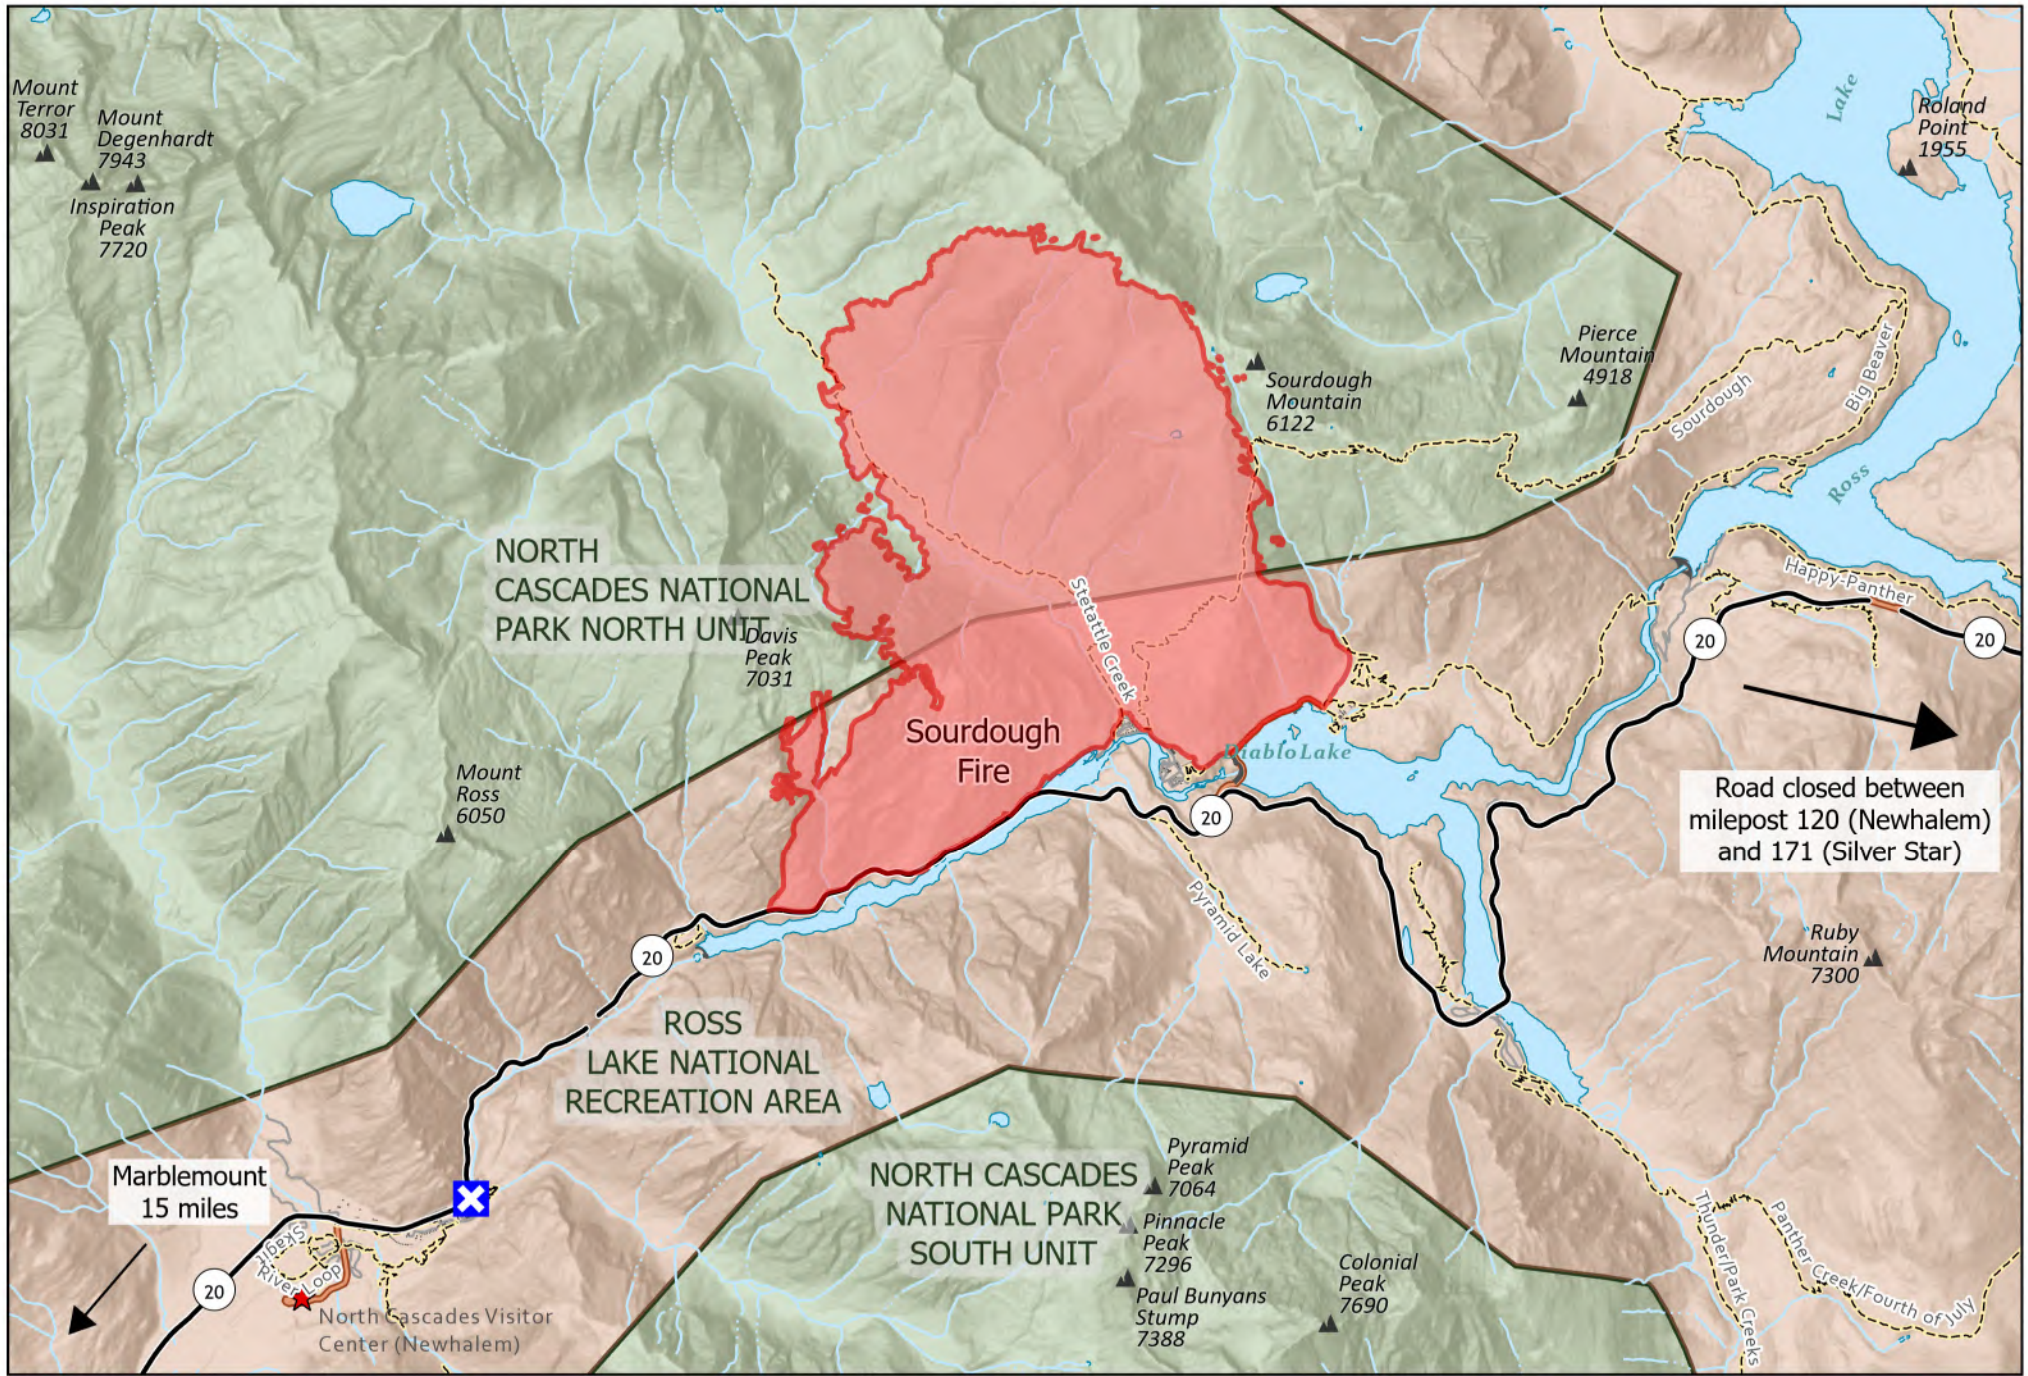

Information

Sourdough
WA-NCP-000262
8/22/2023

5997 acres at 08/21/23 @0230

--- Trails North Cascades NPS Ross Lake NRA Closure

8/22/2023 0559
Acres from IR and GPS
North American 1983 Datum, LatLong Grid