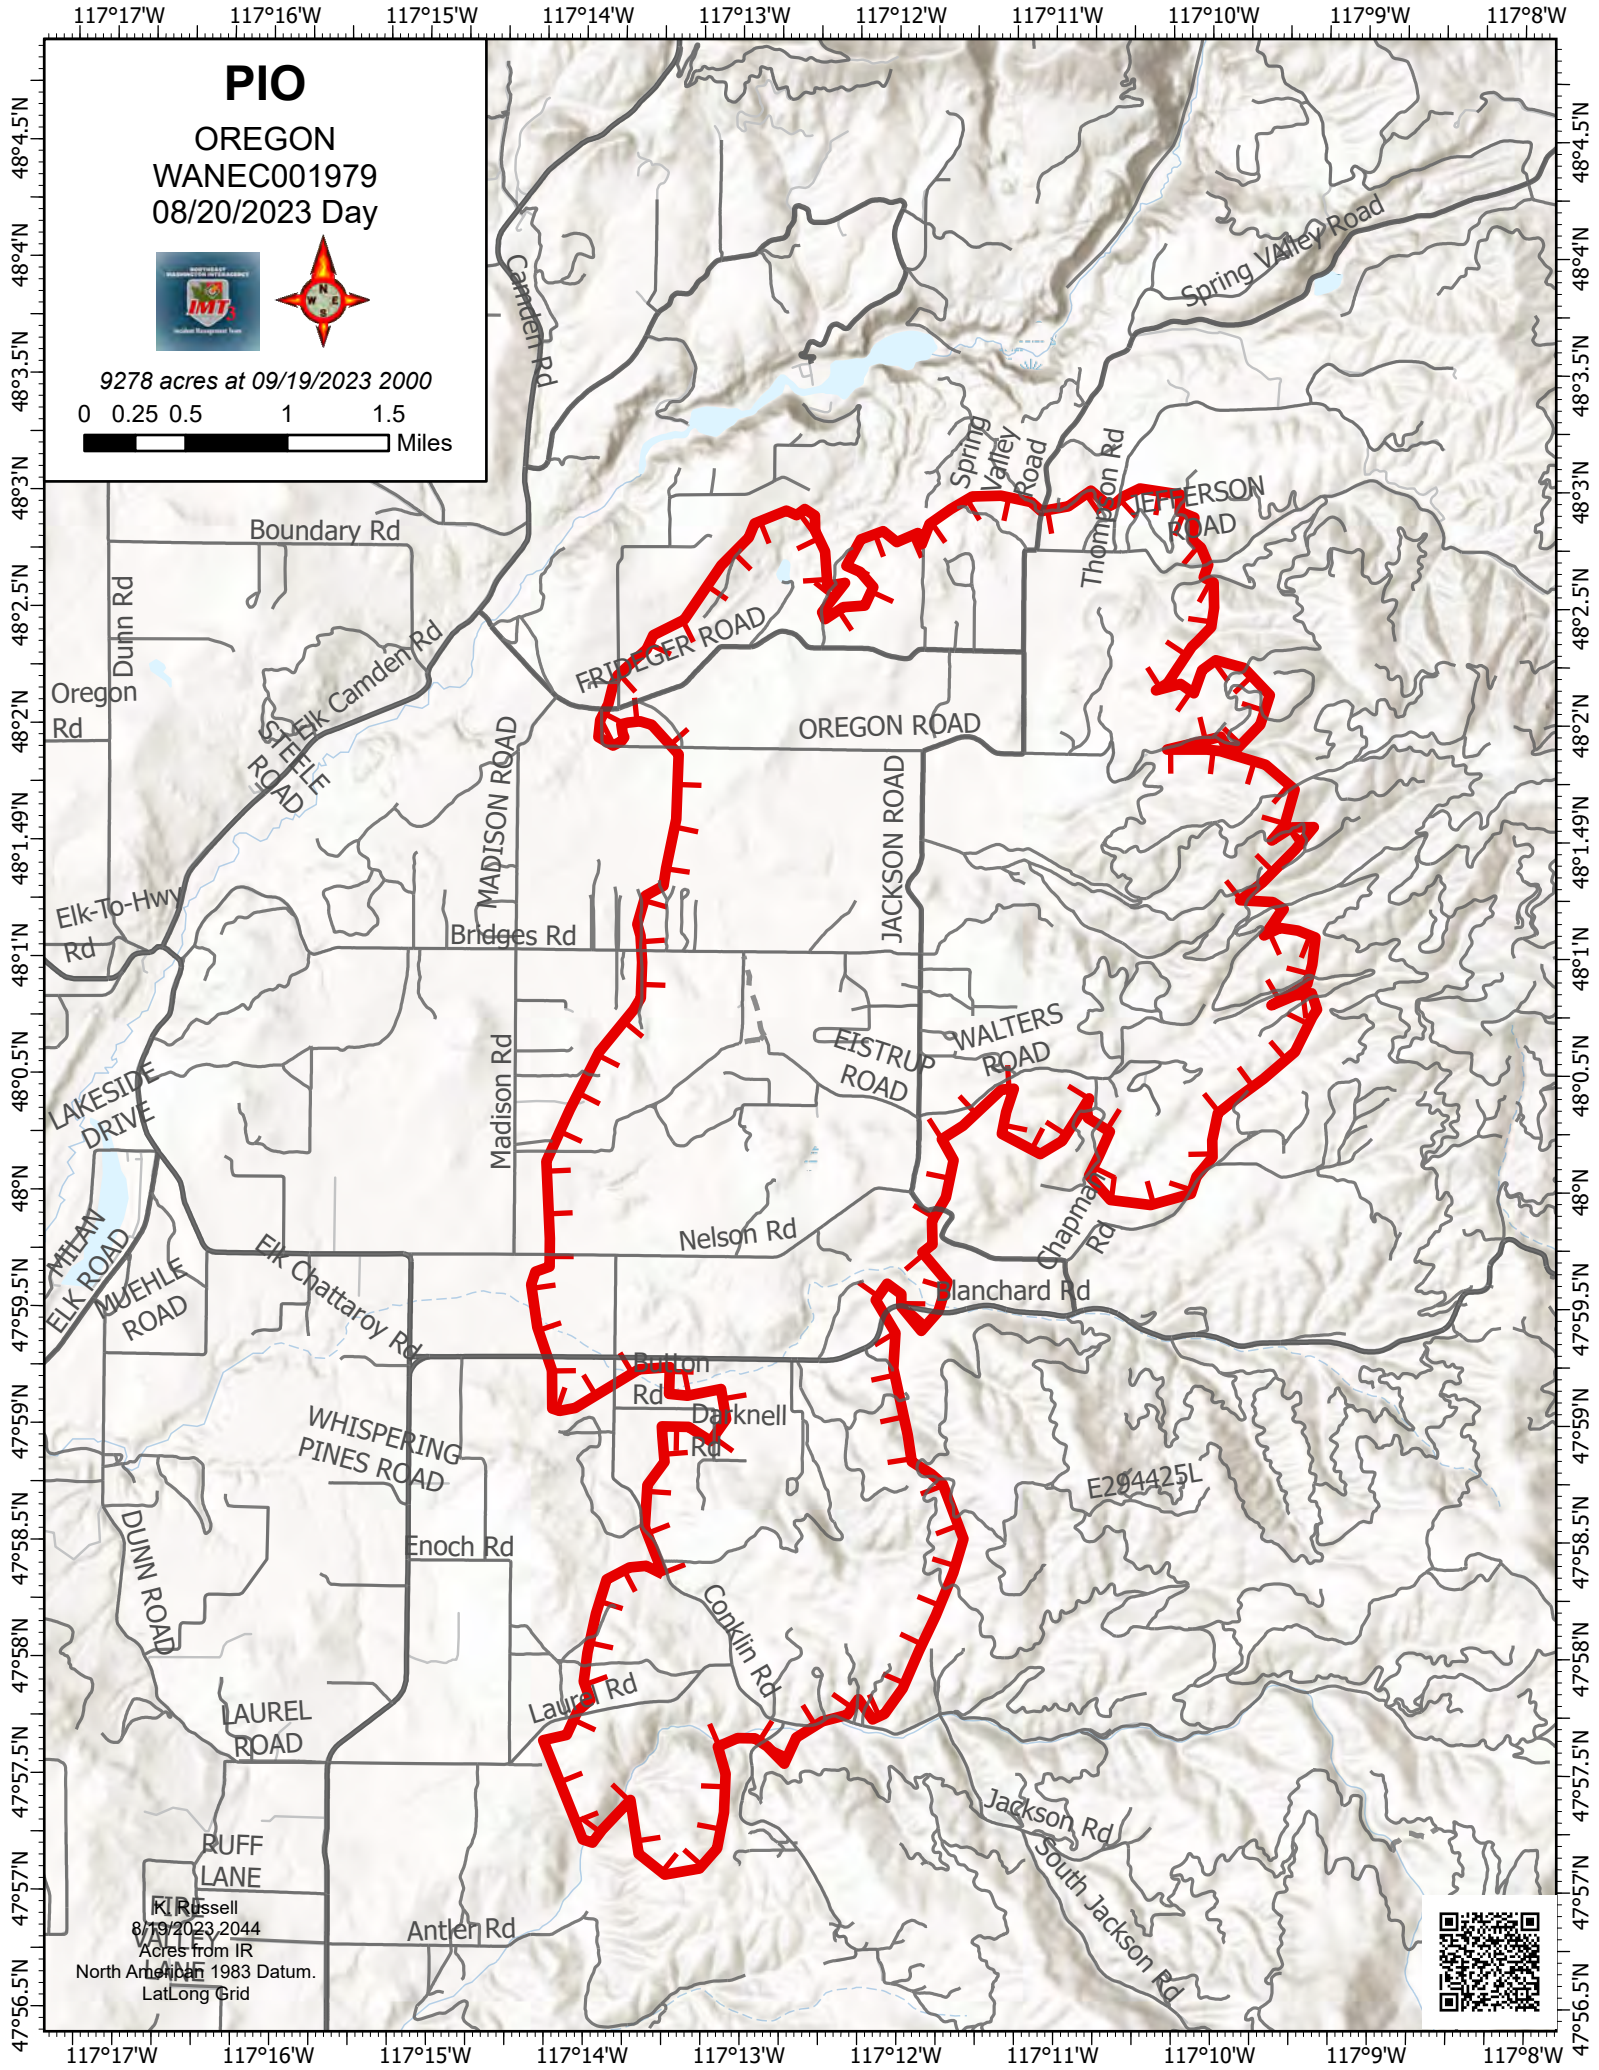

PIO

OREGON
WANEC001979
08/20/2023 Day

9278 acres at 09/19/2023 2000

0 0.25 0.5 1 1.5 Miles

8/19/2023 2044
Acres from IR
North American 1983 Datum.
Lat/Long Grid