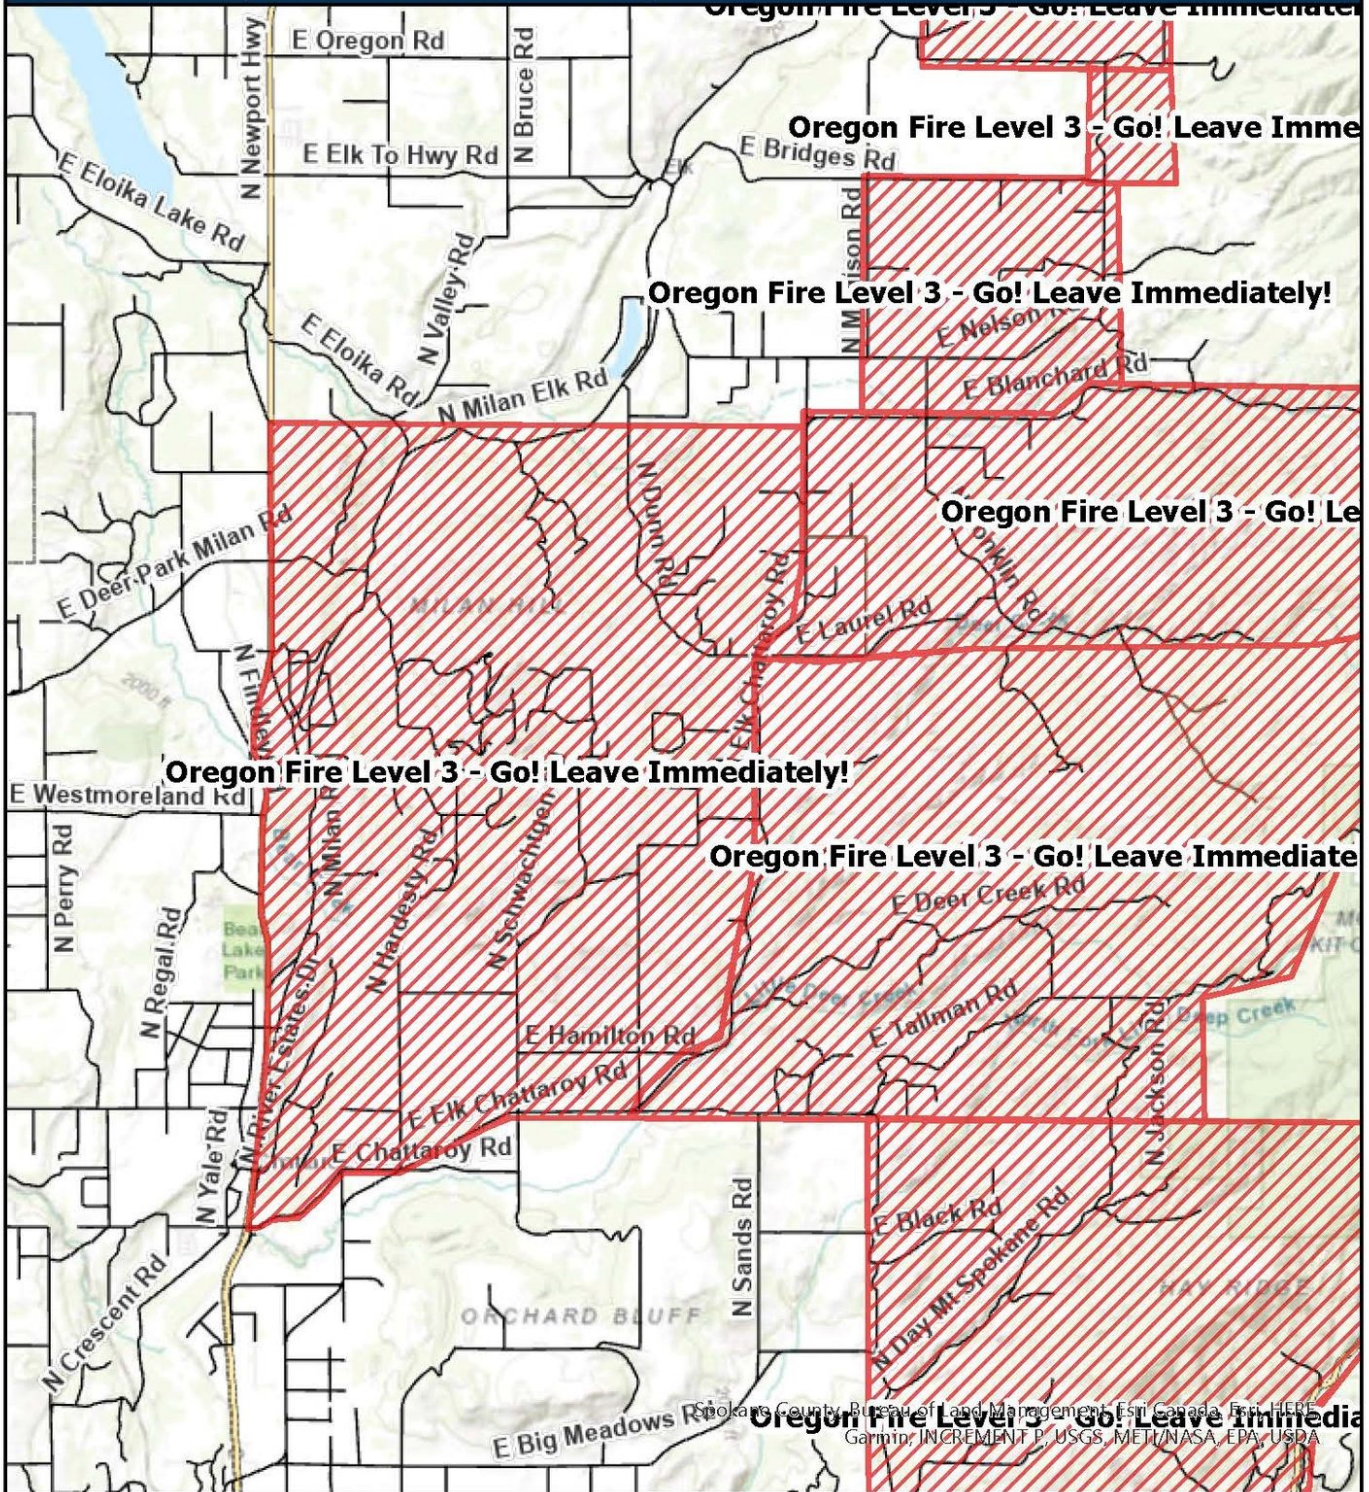

Spokane County Evacuation Area

Scale: 1:144,448

Legend

Evacuation Areas Spokane County

Level 3 - Go! Leave Immediately!

Map Produced By Spokane Regional Emergency Communications GIS Map Exported : 8/19/2023

**SPOKANE REGIONAL
EMERGENCY
COMMUNICATIONS**

THIS IS NOT A LEGAL DOCUMENT. THE INFORMATION SHOWN ON THIS MAP IS COMPILED FROM VARIOUS SOURCES AND IS SUBJECT TO CONSTANT REVISION. INFORMATION SHOWN ON THIS MAP SHOULD NOT BE USED TO DETERMINE THE LOCATION OF FACILITIES IN RELATIONSHIP TO PROPERTY LINES, SECTION LINES, STREETS, ETC.