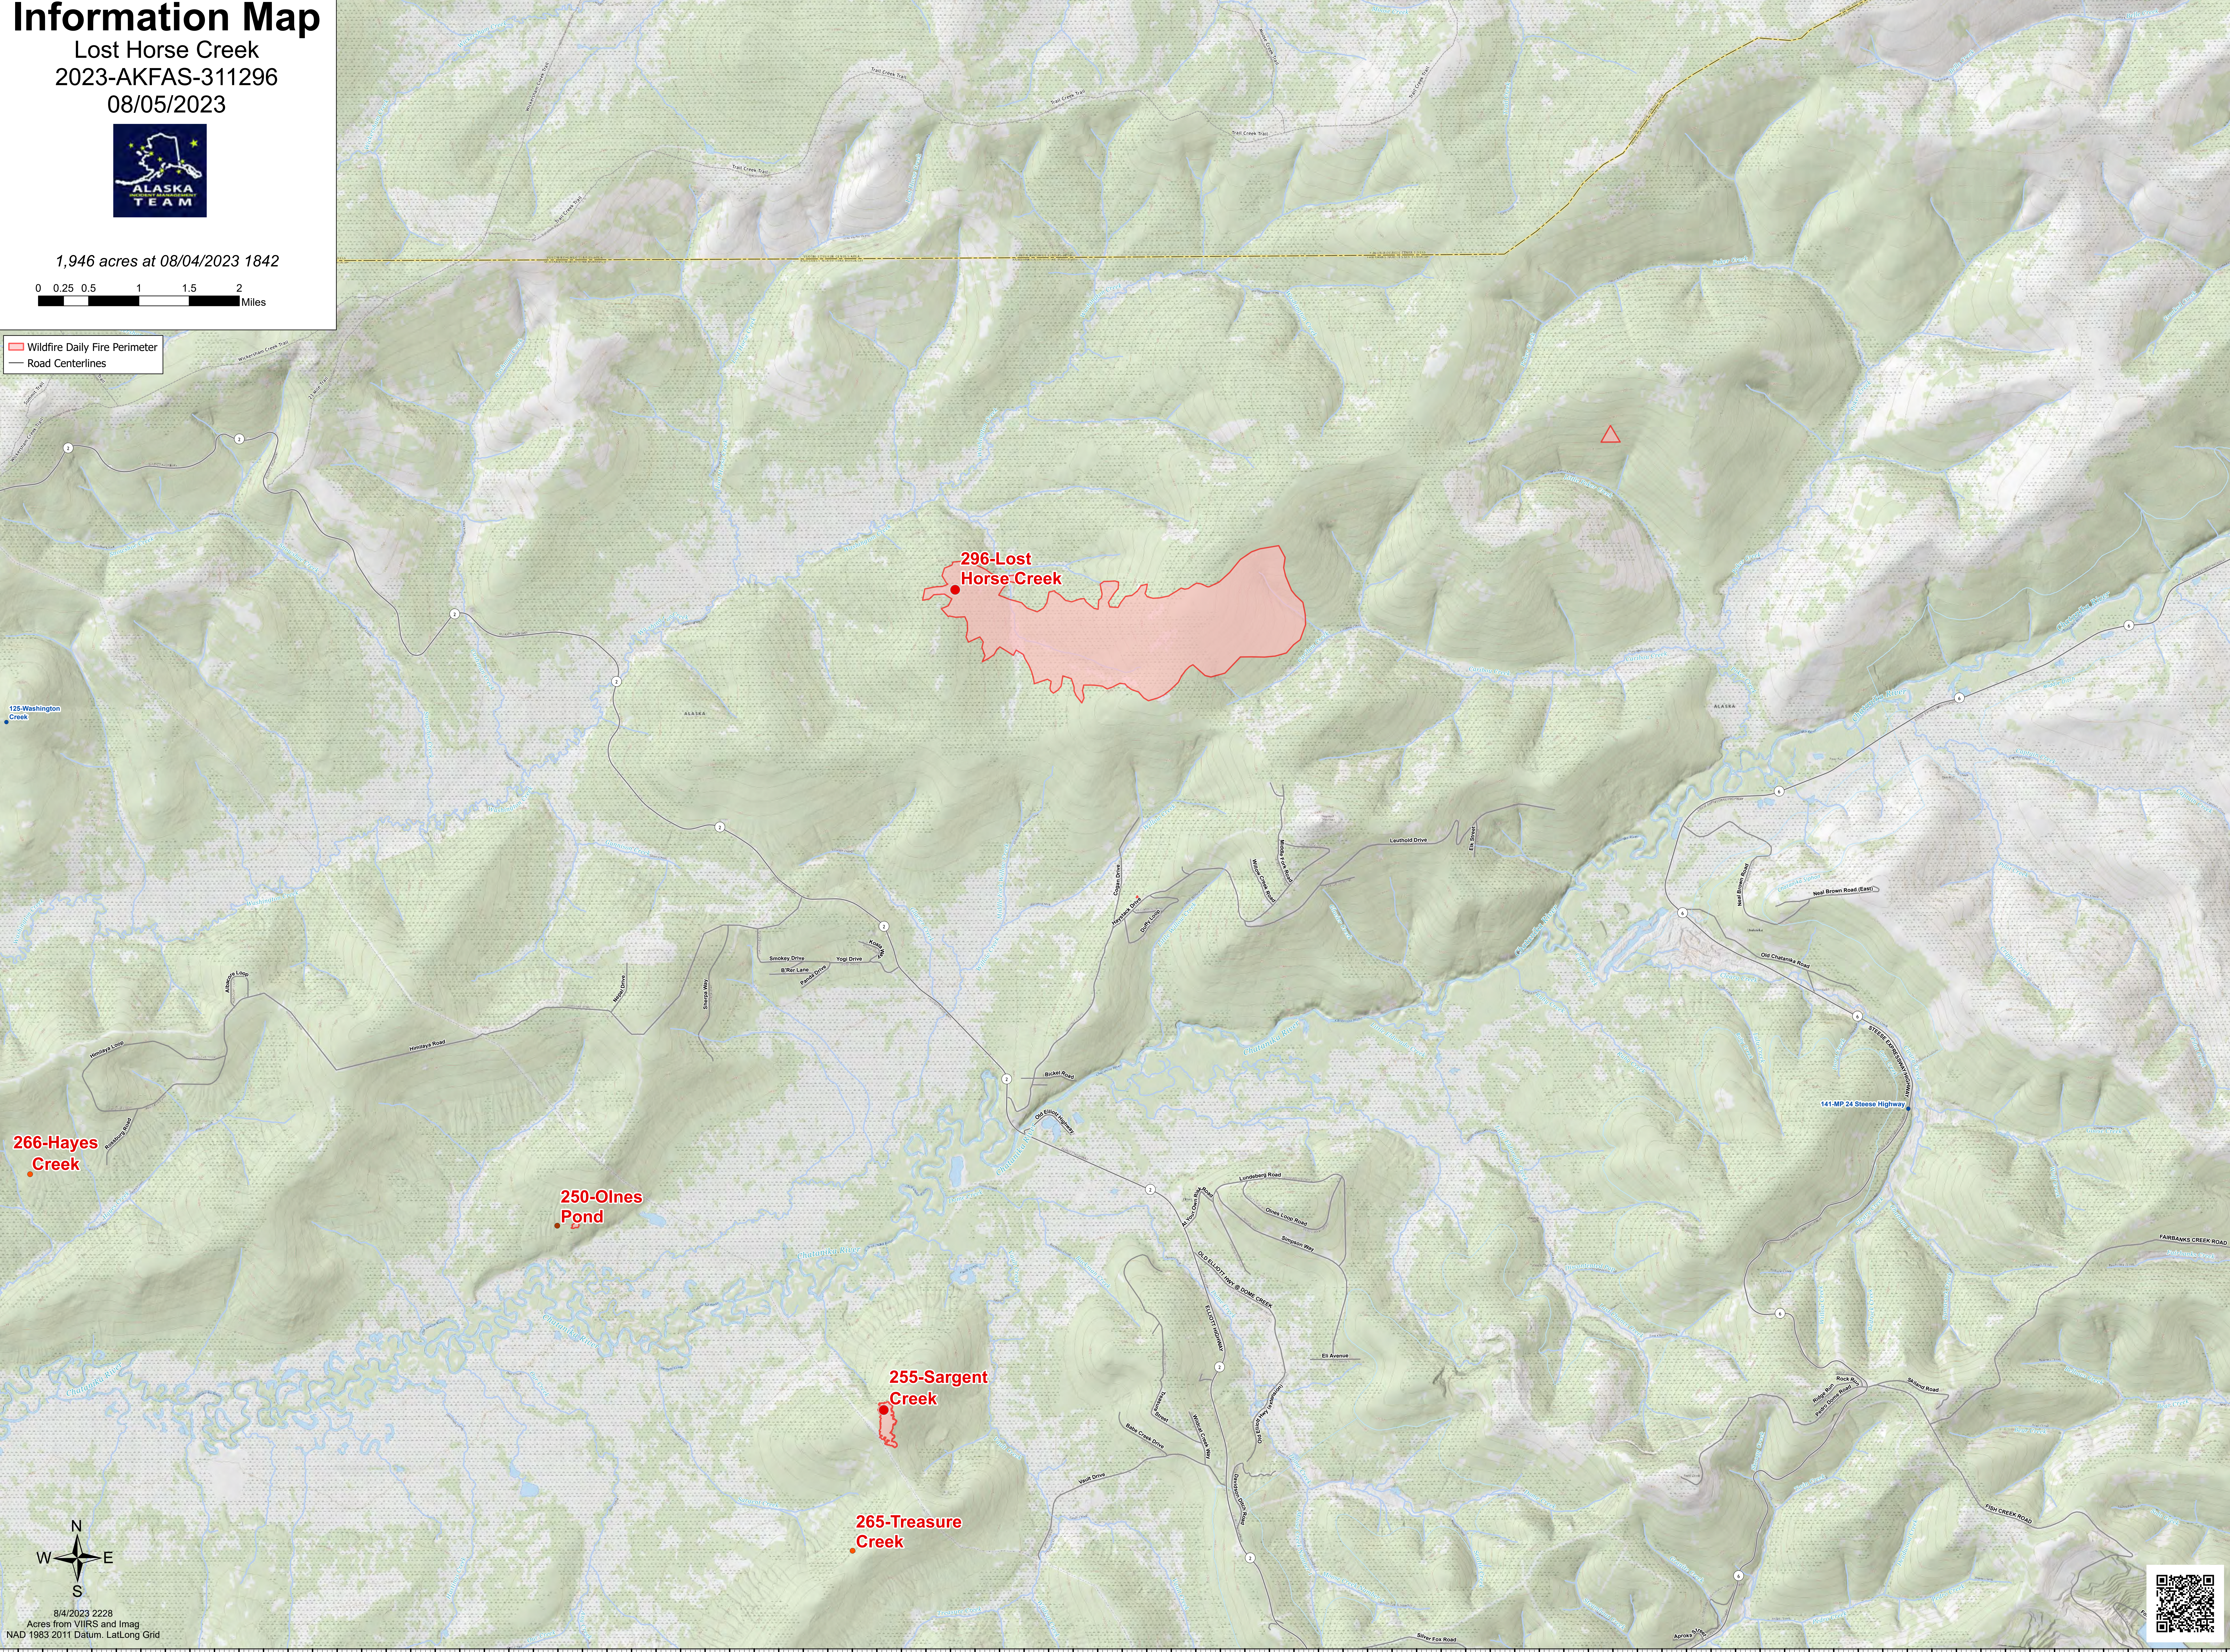

Information Map

Lost Horse Creek
2023-AKFAS-311296
08/05/2023

1,946 acres at 08/04/2023 1842

Wildfire Daily Fire Perimeter
Road Centerlines

8/4/2023 2228
Acres from VIIRS and Imag
NAD 1983 2011 Datum, LatLong Grid