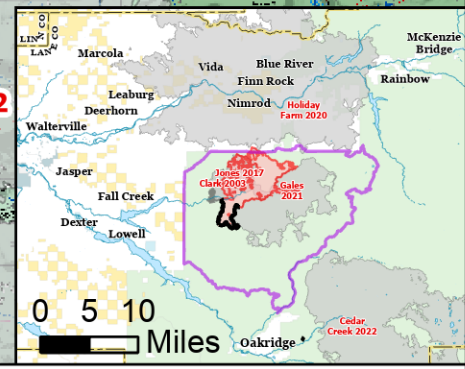

# Information

Bedrock  
 ORWIF-230266  
 08/11/2023 All Shifts  
 16,396 acres at 8/11/2023 @ 0215 PT

Fire History	2015 - 2018	Perimeter Line	Wildfire Daily Fire Perimeter	Closure Area Located on USFS Lands Only
Fire Year	2019 - 2022	Contained		
	2000 - 2004			