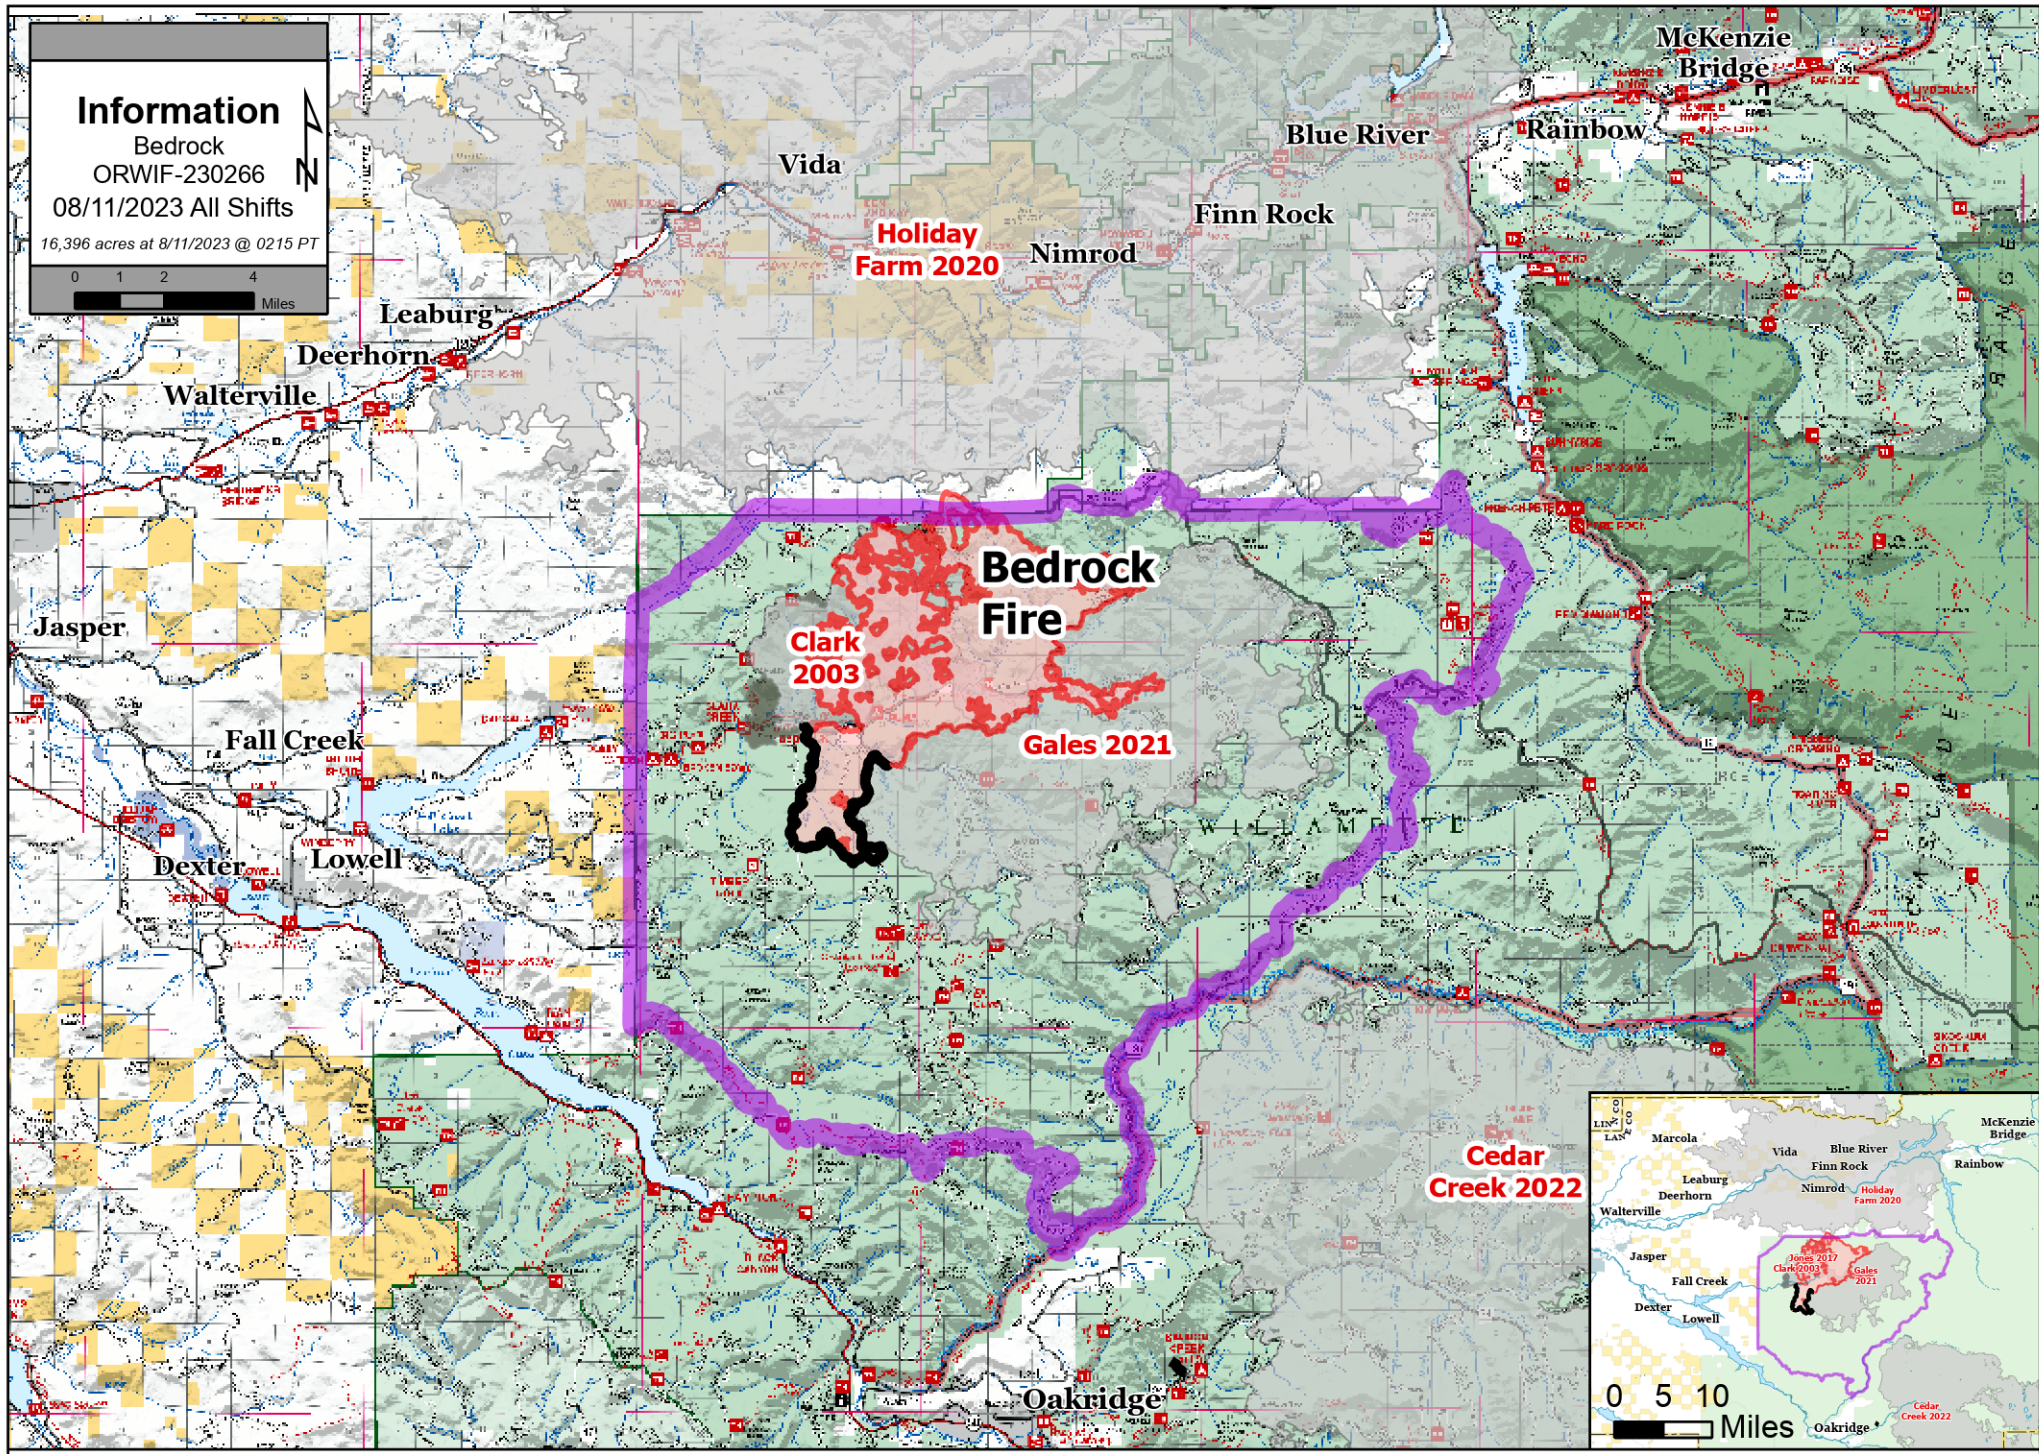

# Information

Bedrock  
 ORWIF-230266  
 08/11/2023 All Shifts  
 16,396 acres at 8/11/2023 @ 0215 PT

Fire History	2015 - 2018	Perimeter Line	Wildfire Daily Fire Perimeter	Closure Area Located on USFS Lands Only
Fire Year	2019 - 2022	Contained		
	2000 - 2004			