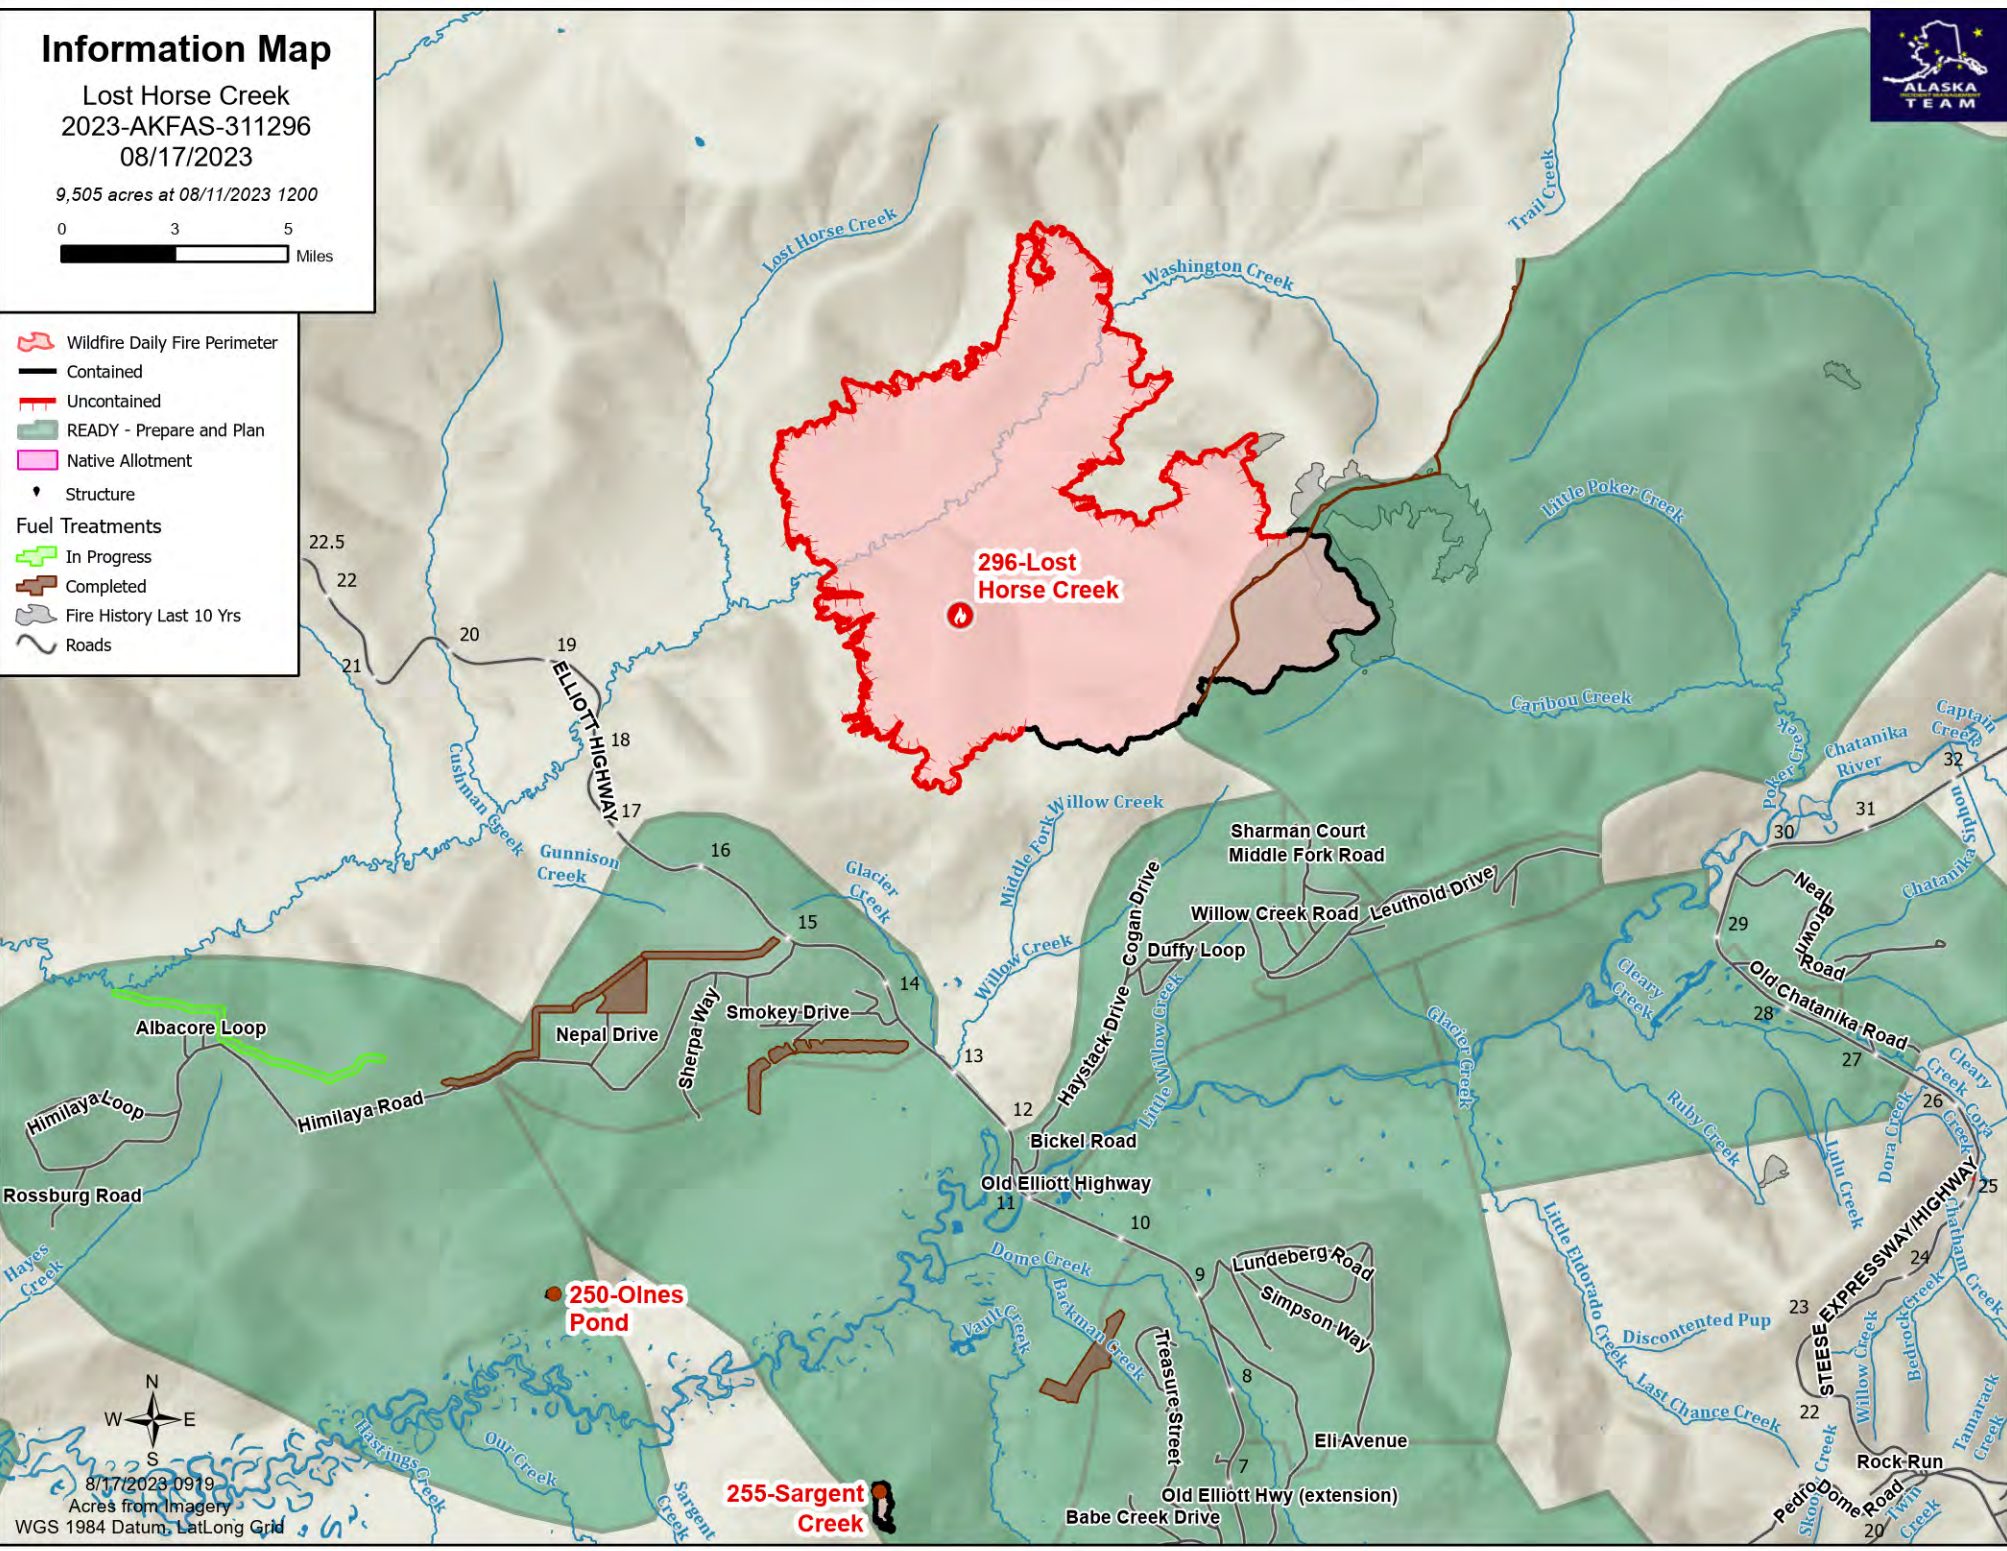

# Information Map

Lost Horse Creek  
2023-AKFAS-311296  
08/17/2023

9,505 acres at 08/11/2023 1200

- Wildfire Daily Fire Perimeter
- Contained
- Uncontained
- READY - Prepare and Plan
- Native Allotment
- Structure
- Fuel Treatments
  - In Progress
  - Completed
  - Fire History Last 10 Yrs
- Roads

8/17/2023 09:19  
Acres from Imagery  
WGS 1984 Datum, Lat/Long Grid