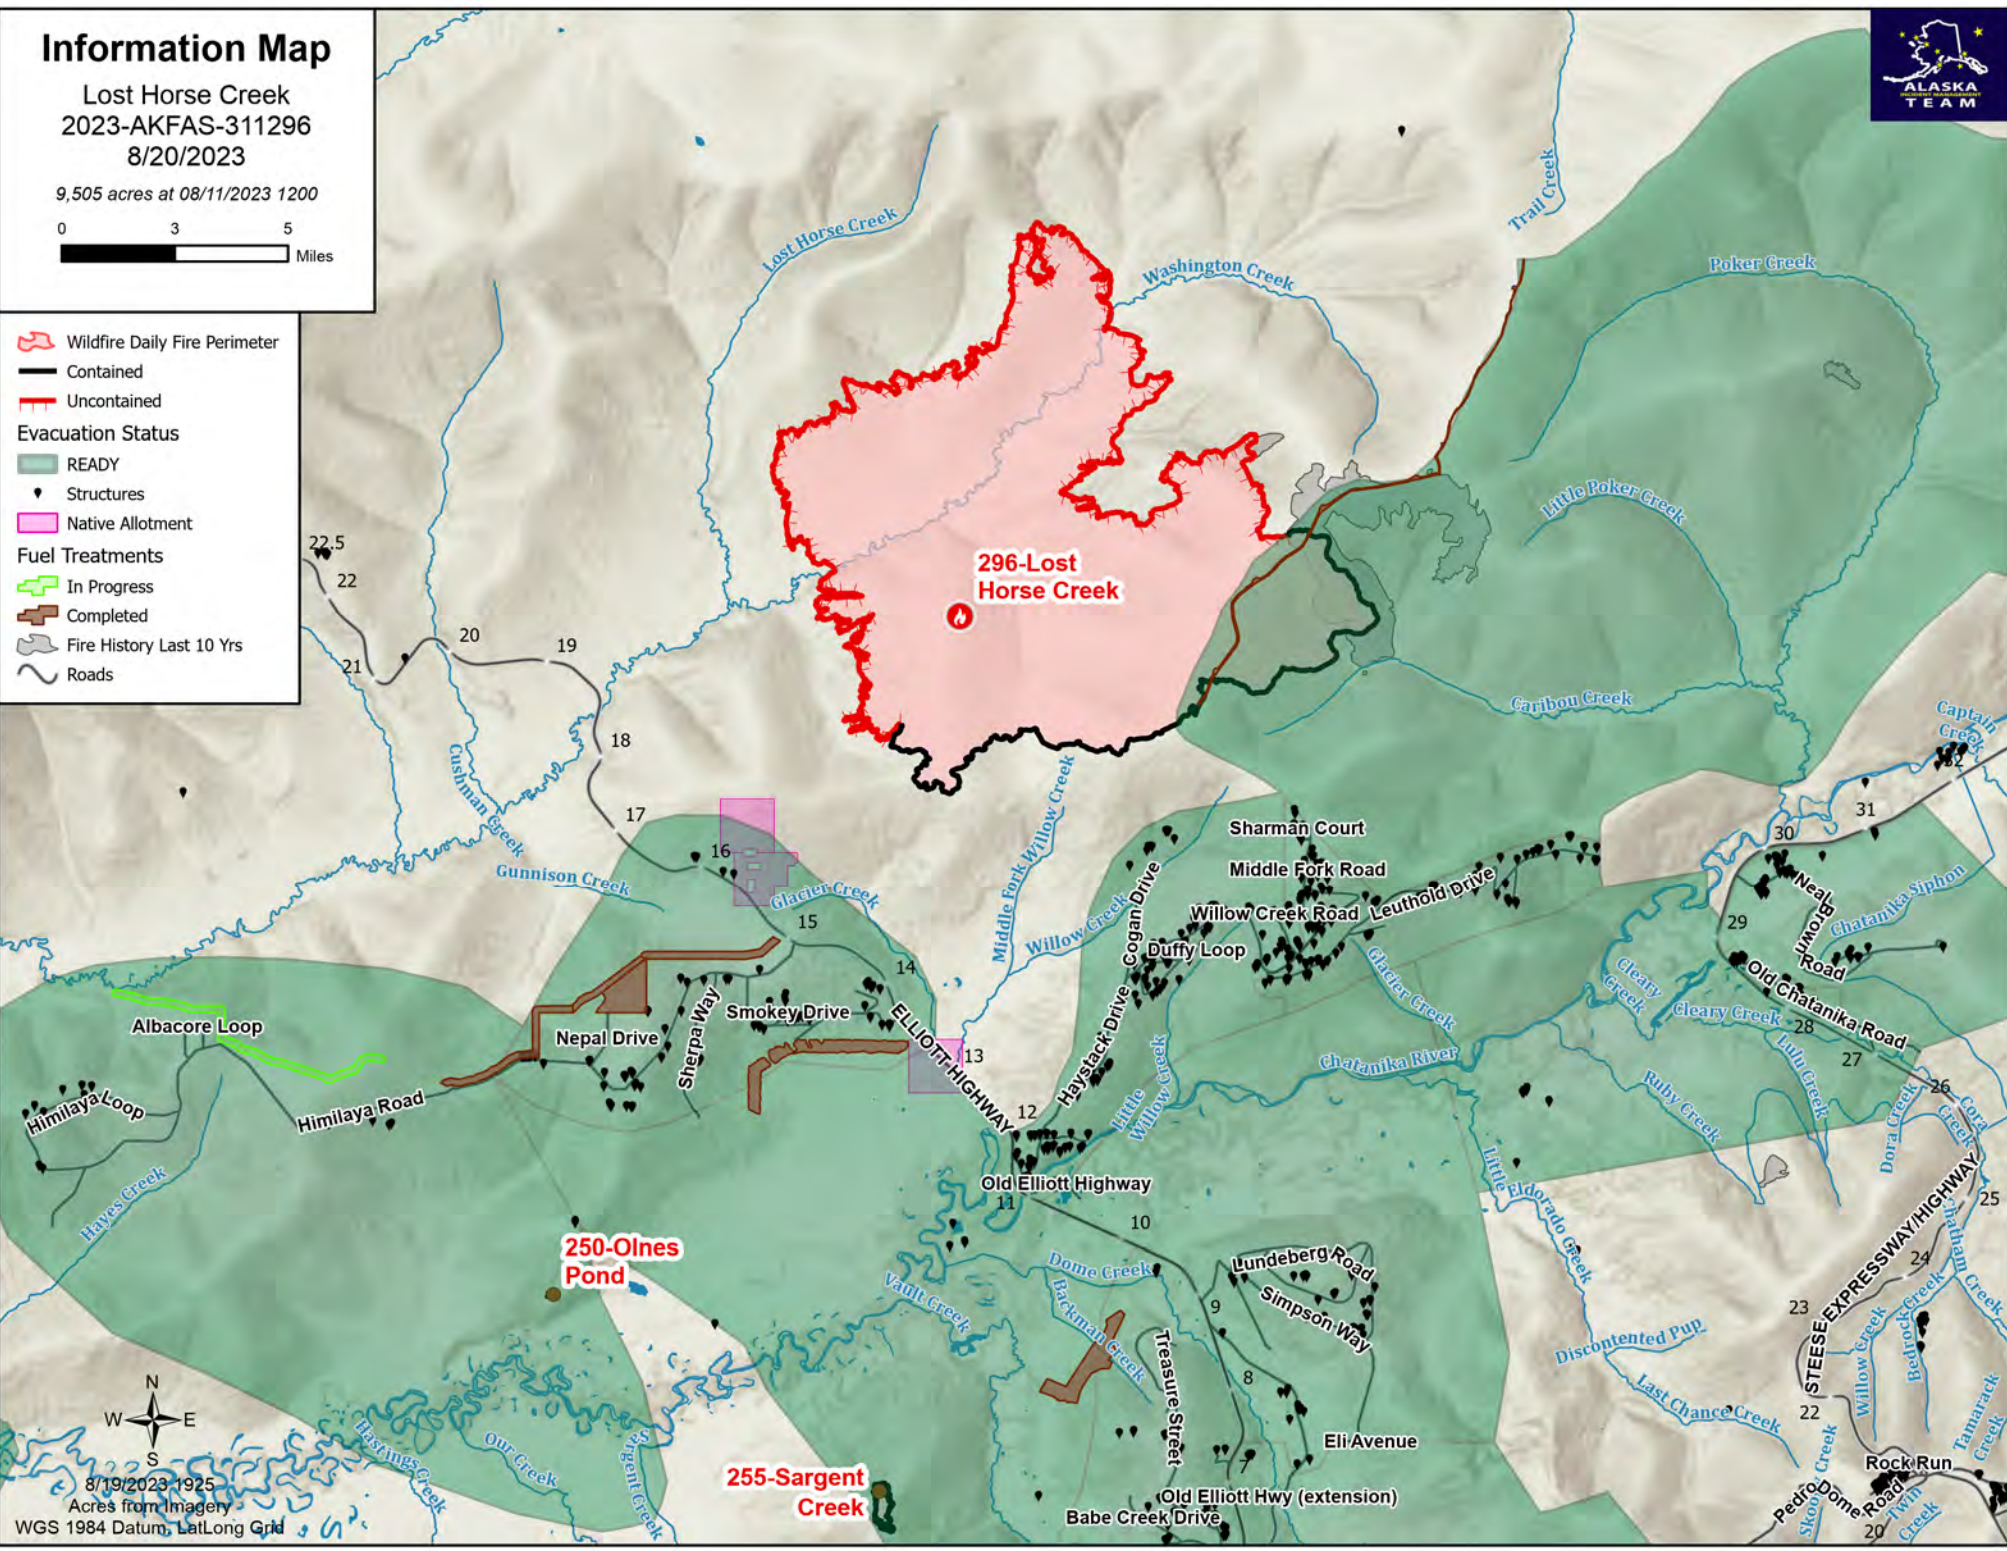

# Information Map

Lost Horse Creek  
2023-AKFAS-311296  
8/20/2023

9,505 acres at 08/11/2023 1200

- Wildfire Daily Fire Perimeter
- Contained
- Uncontained
- Evacuation Status
- READY
- Structures
- Native Allotment
- Fuel Treatments
- In Progress
- Completed
- Fire History Last 10 Yrs
- Roads

296-Lost Horse Creek

250-Olnes Pond

255-Sargent Creek