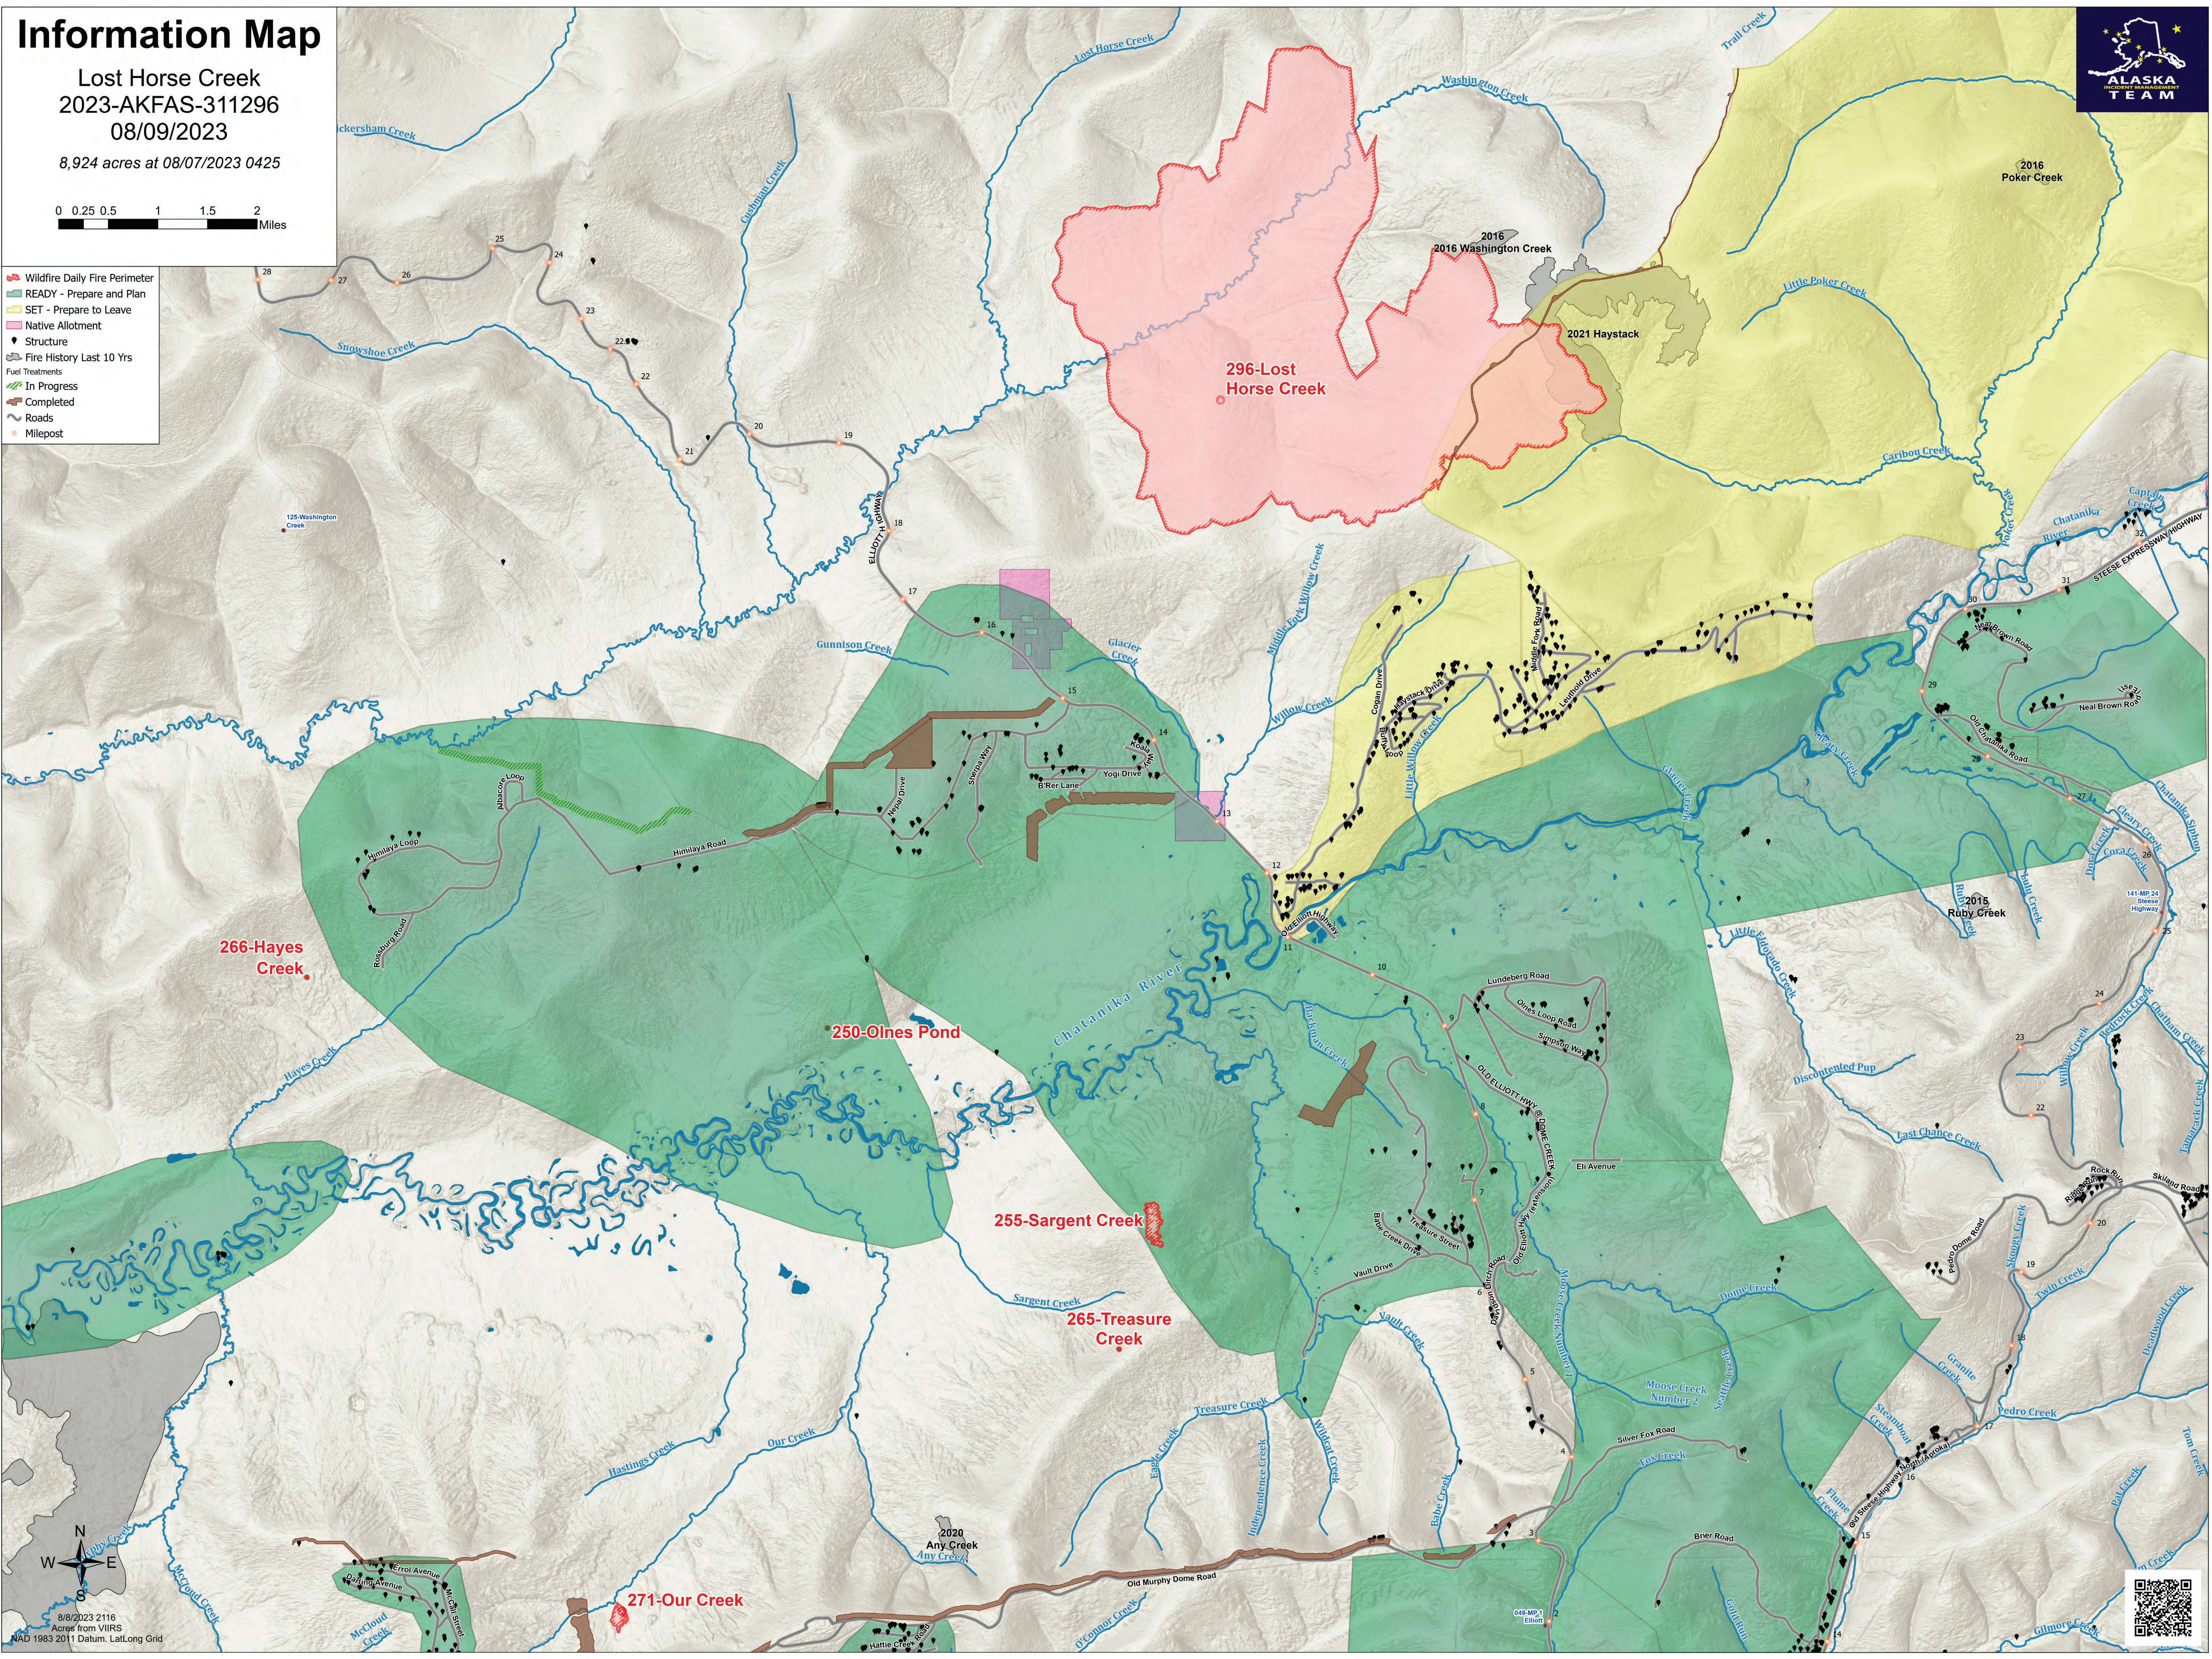

Information Map

Lost Horse Creek
2023-AKFAS-311296
08/09/2023

8,924 acres at 08/07/2023 0425

- Wildfire Daily Fire Perimeter
- READY - Prepare and Plan
- SET - Prepare to Leave
- Native Allotment
- Structure
- Fire History Last 10 Yrs
- Fuel Treatments
- In Progress
- Completed
- Roads
- Milepost

8/8/2023 2116
Acres from VIIRS
NAD 1983 2011 Datum, LatLong Grid