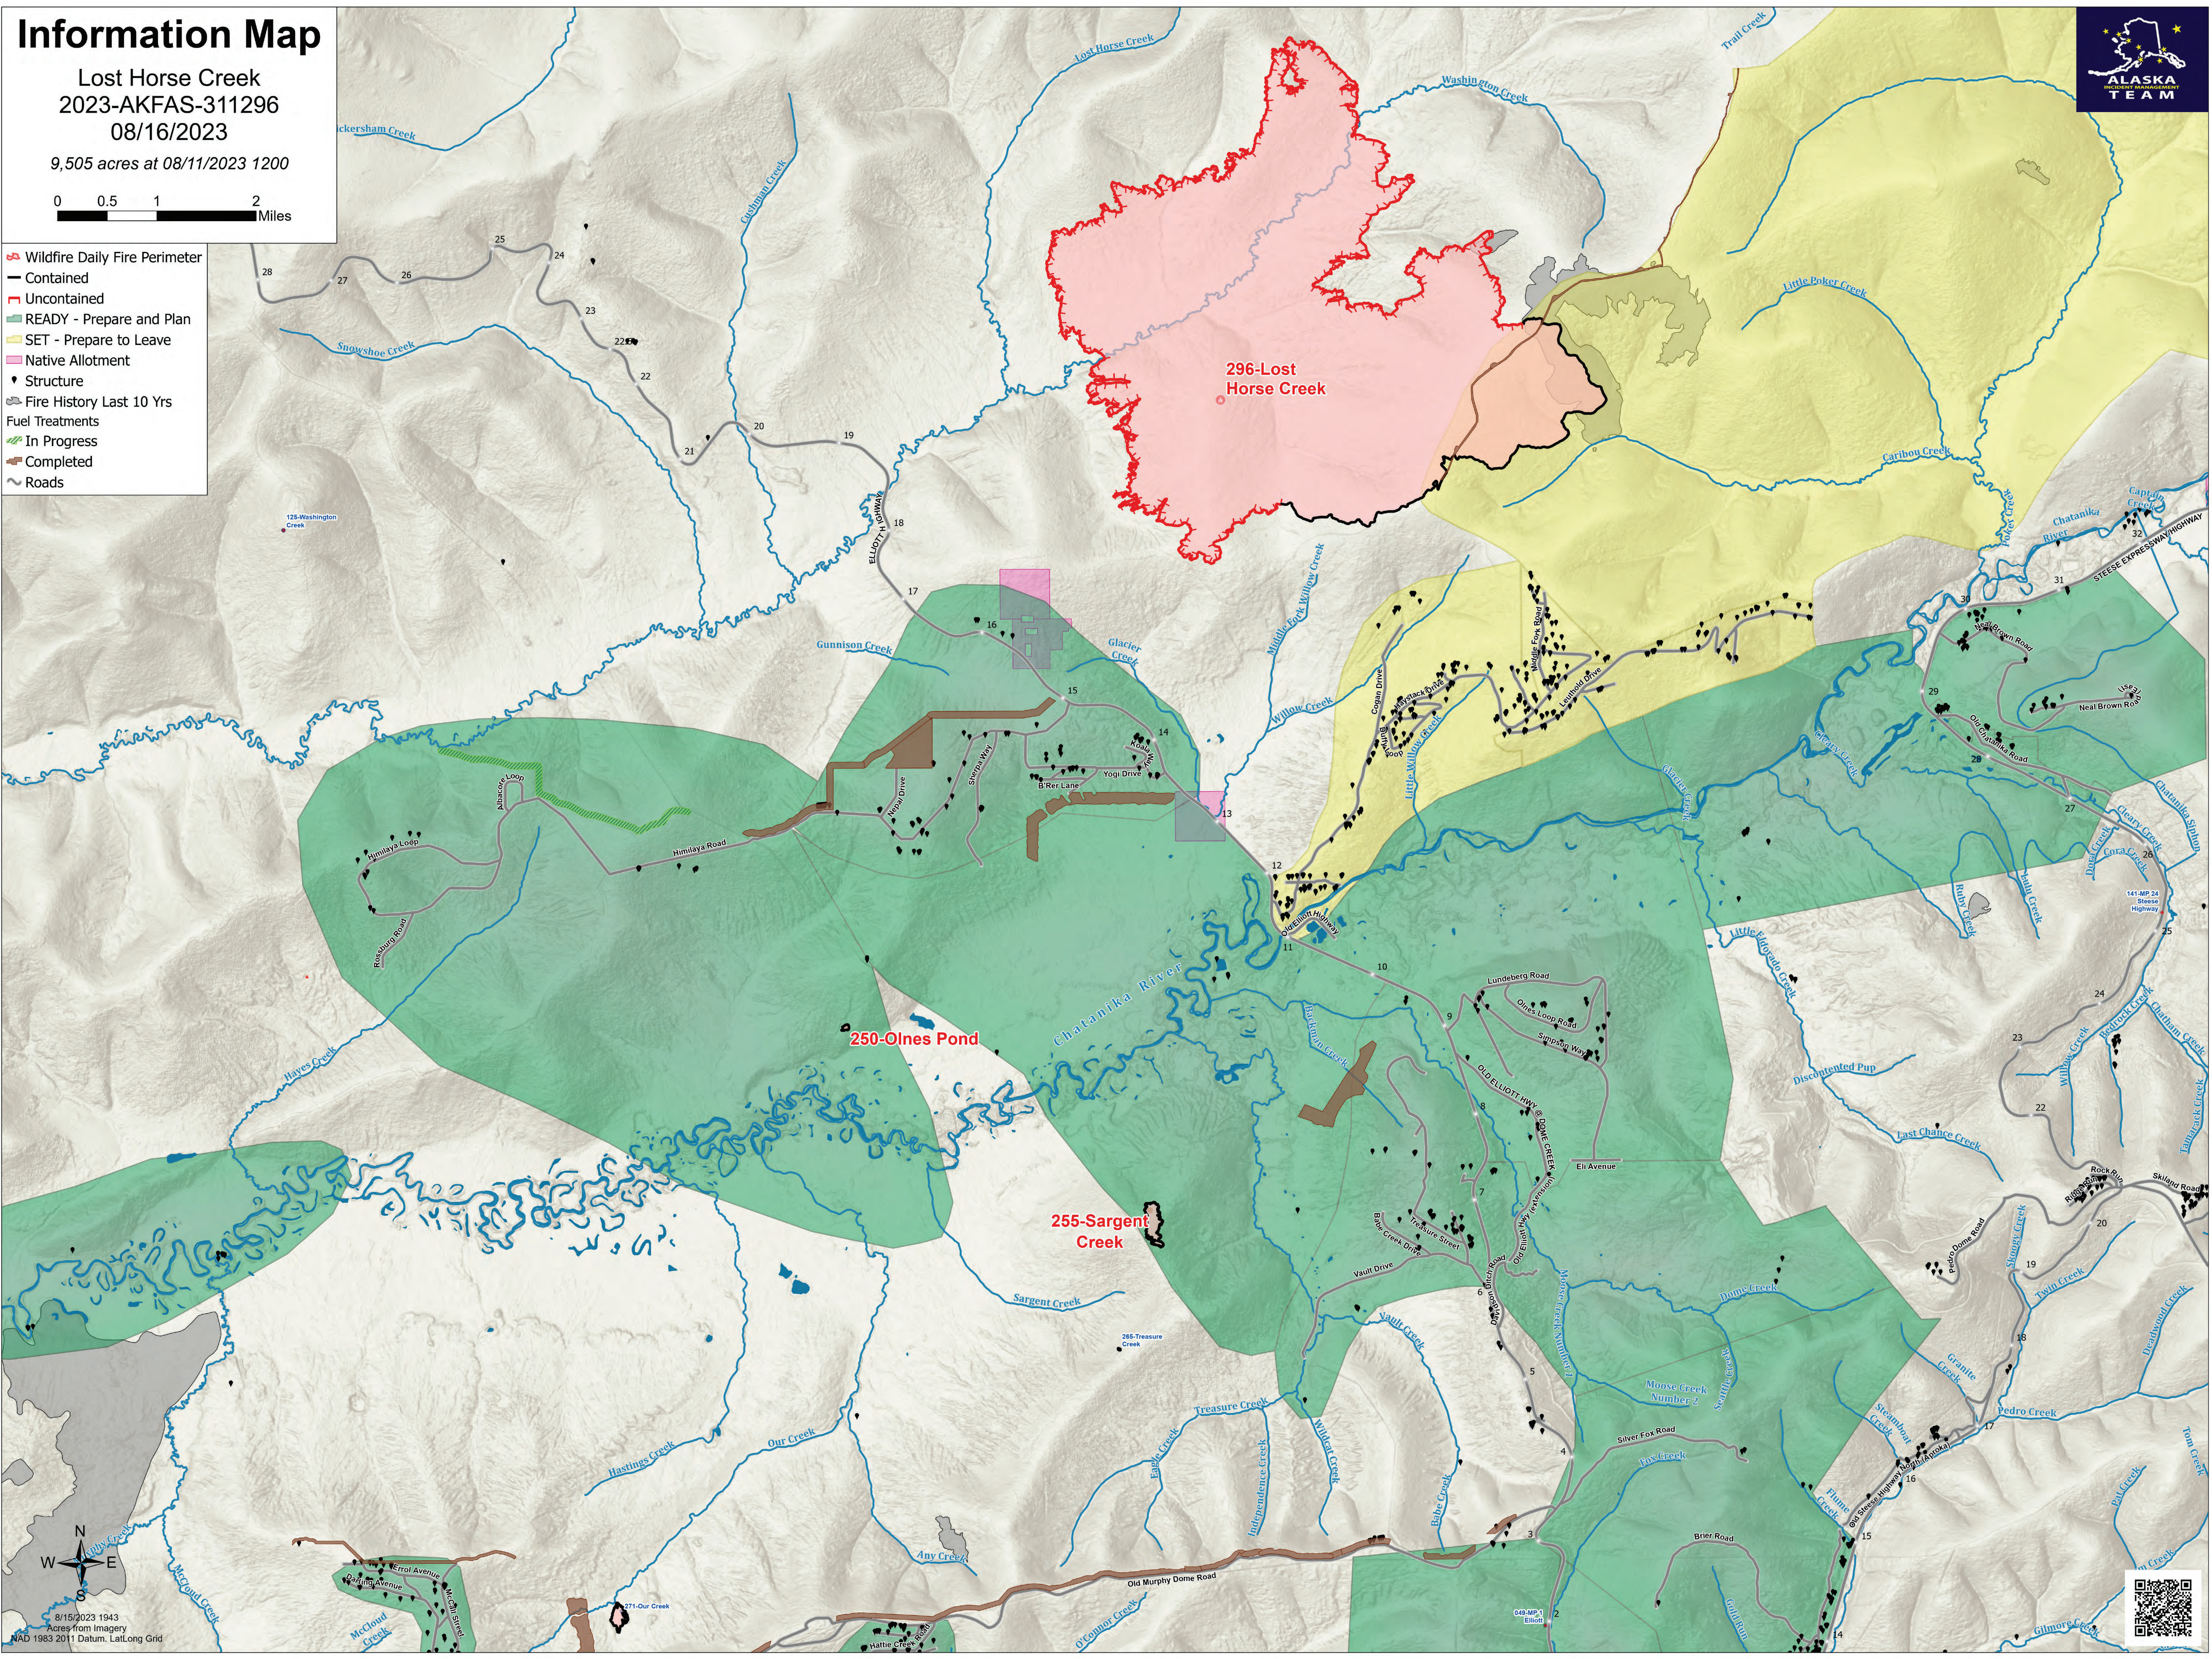

# Information Map

Lost Horse Creek  
2023-AKFAS-311296  
08/16/2023

9,505 acres at 08/11/2023 1200

- Wildfire Daily Fire Perimeter
- Contained
- Uncontained
- READY - Prepare and Plan
- SET - Prepare to Leave
- Native Allotment
- Structure
- Fire History Last 10 Yrs
- Fuel Treatments
  - In Progress
  - Completed
- Roads

8/15/2023 1943  
Acres from Imagery  
NAD 1983 2011 Datum, Lat/Long Grid