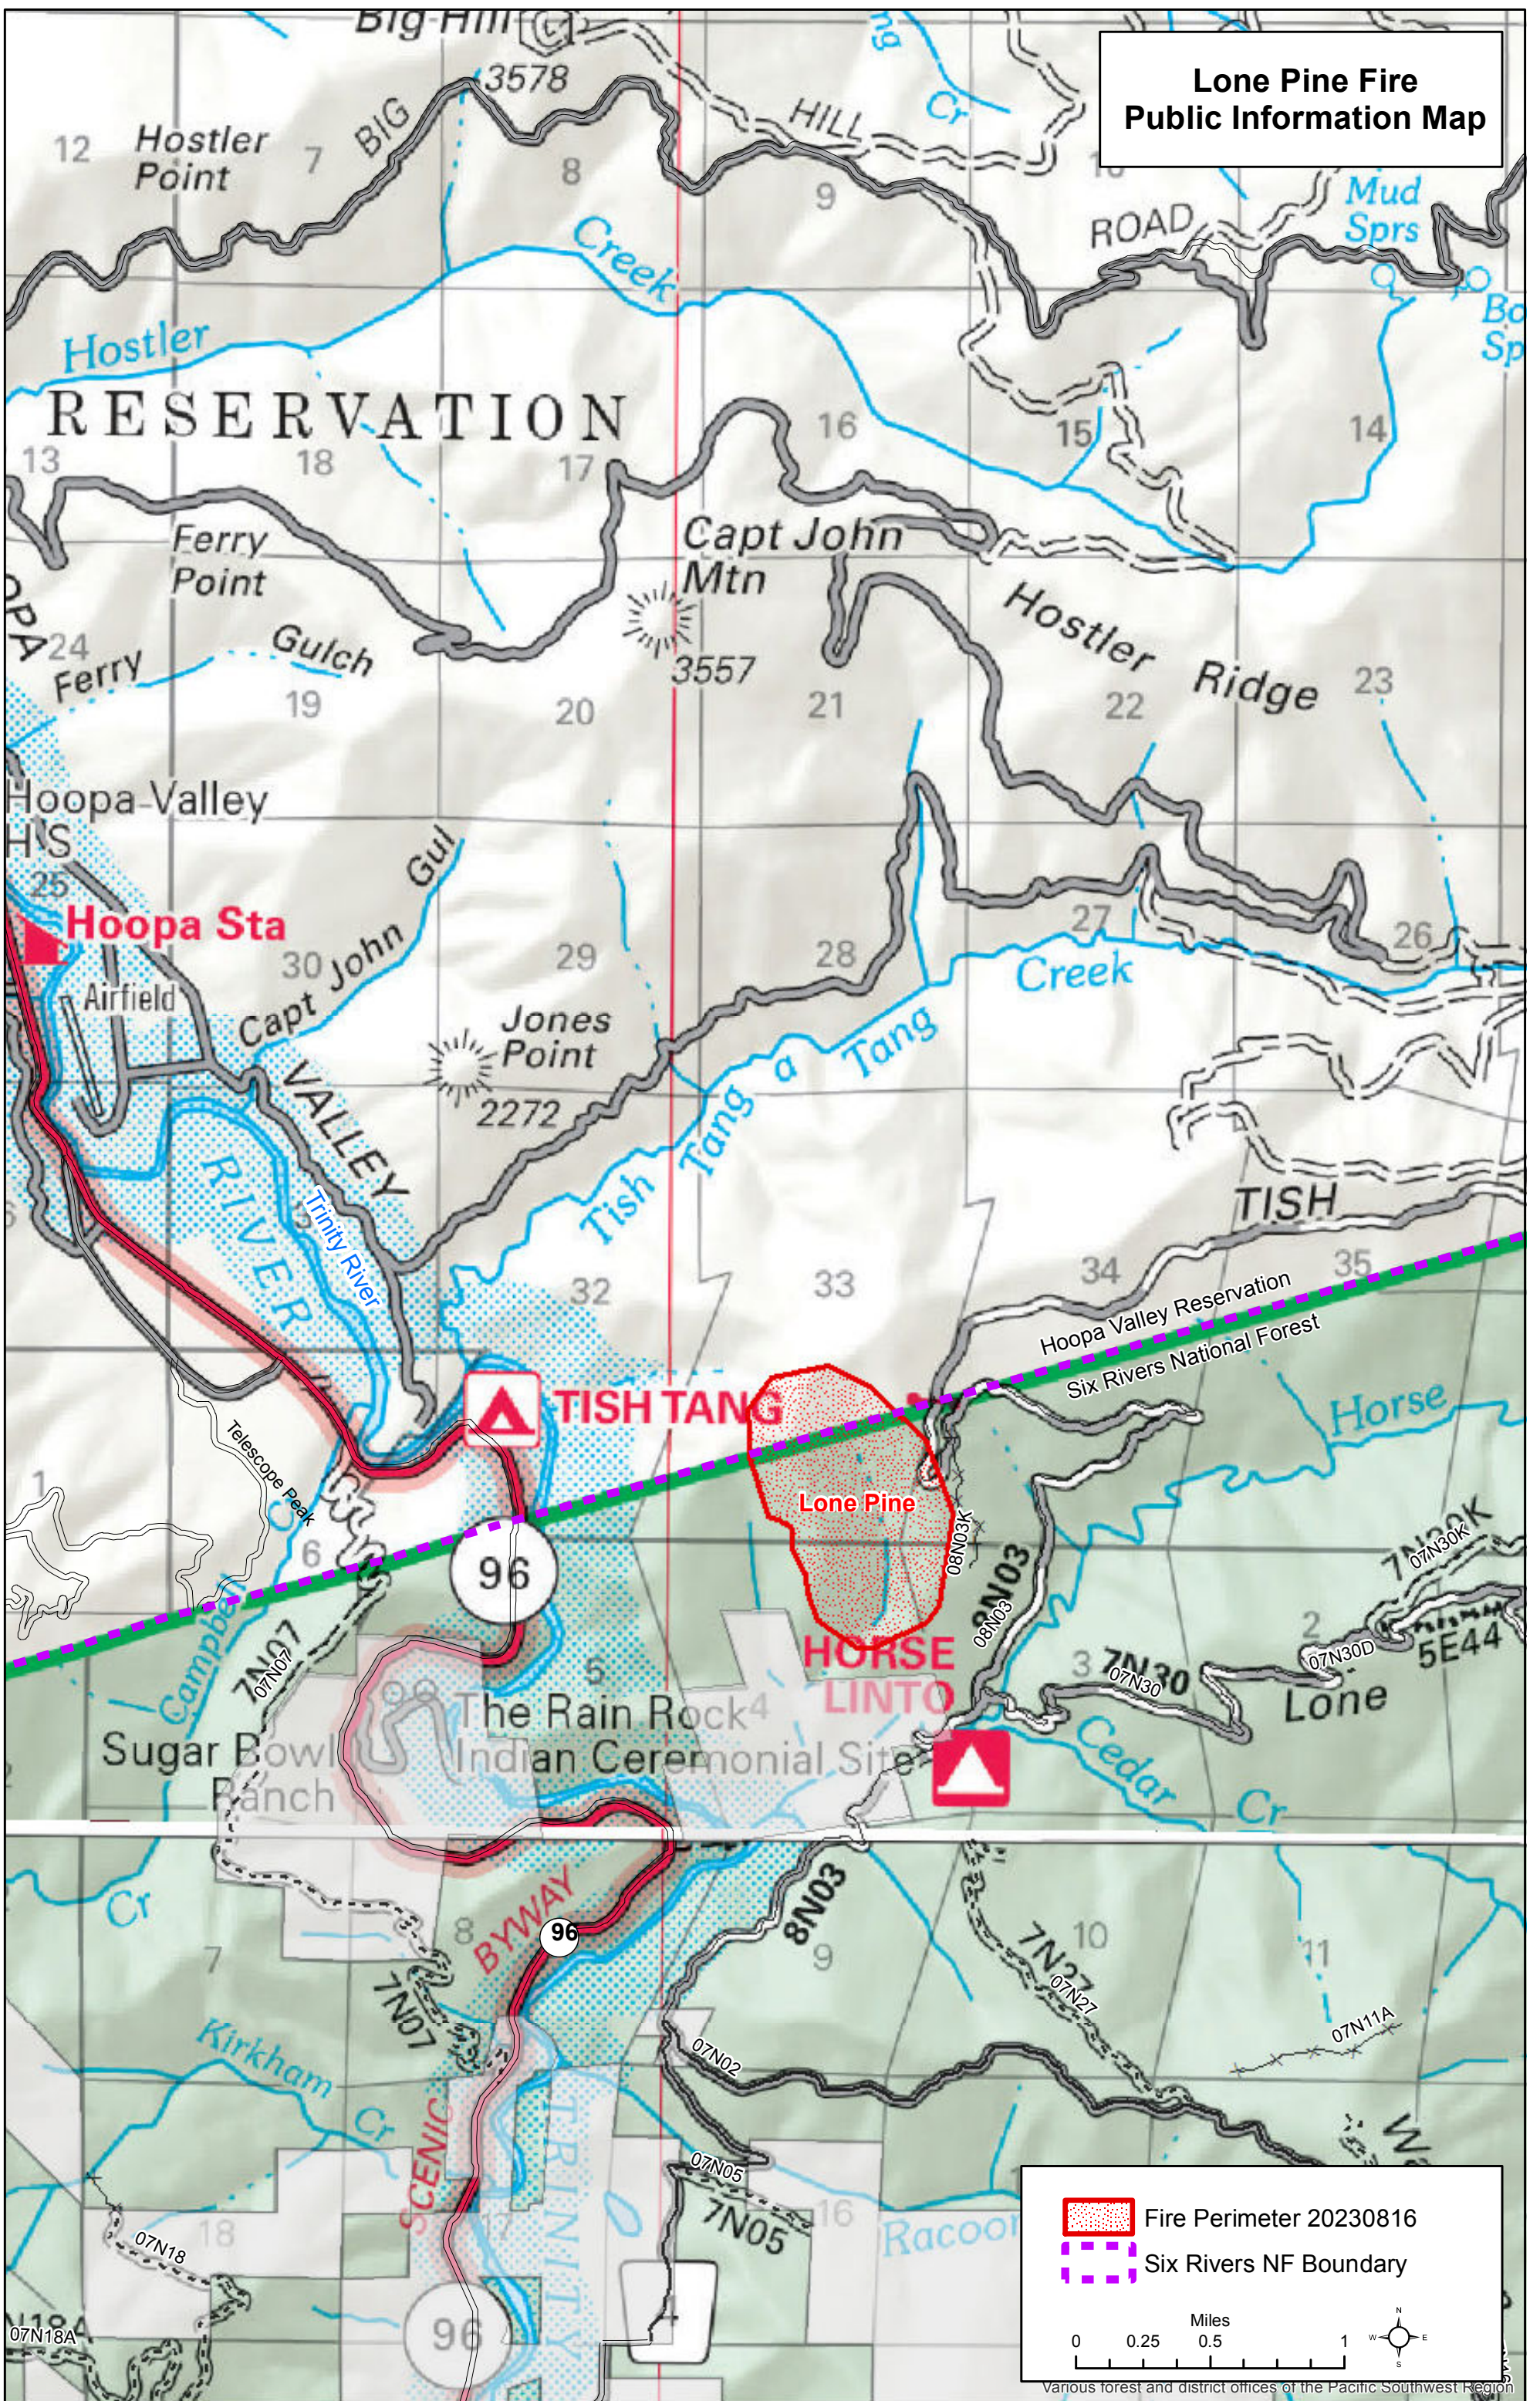

**Lone Pine Fire
Public Information Map**

 Fire Perimeter 20230816

 Six Rivers NF Boundary

0 0.25 0.5 1 Miles

Various forest and district offices of the Pacific Southwest Region