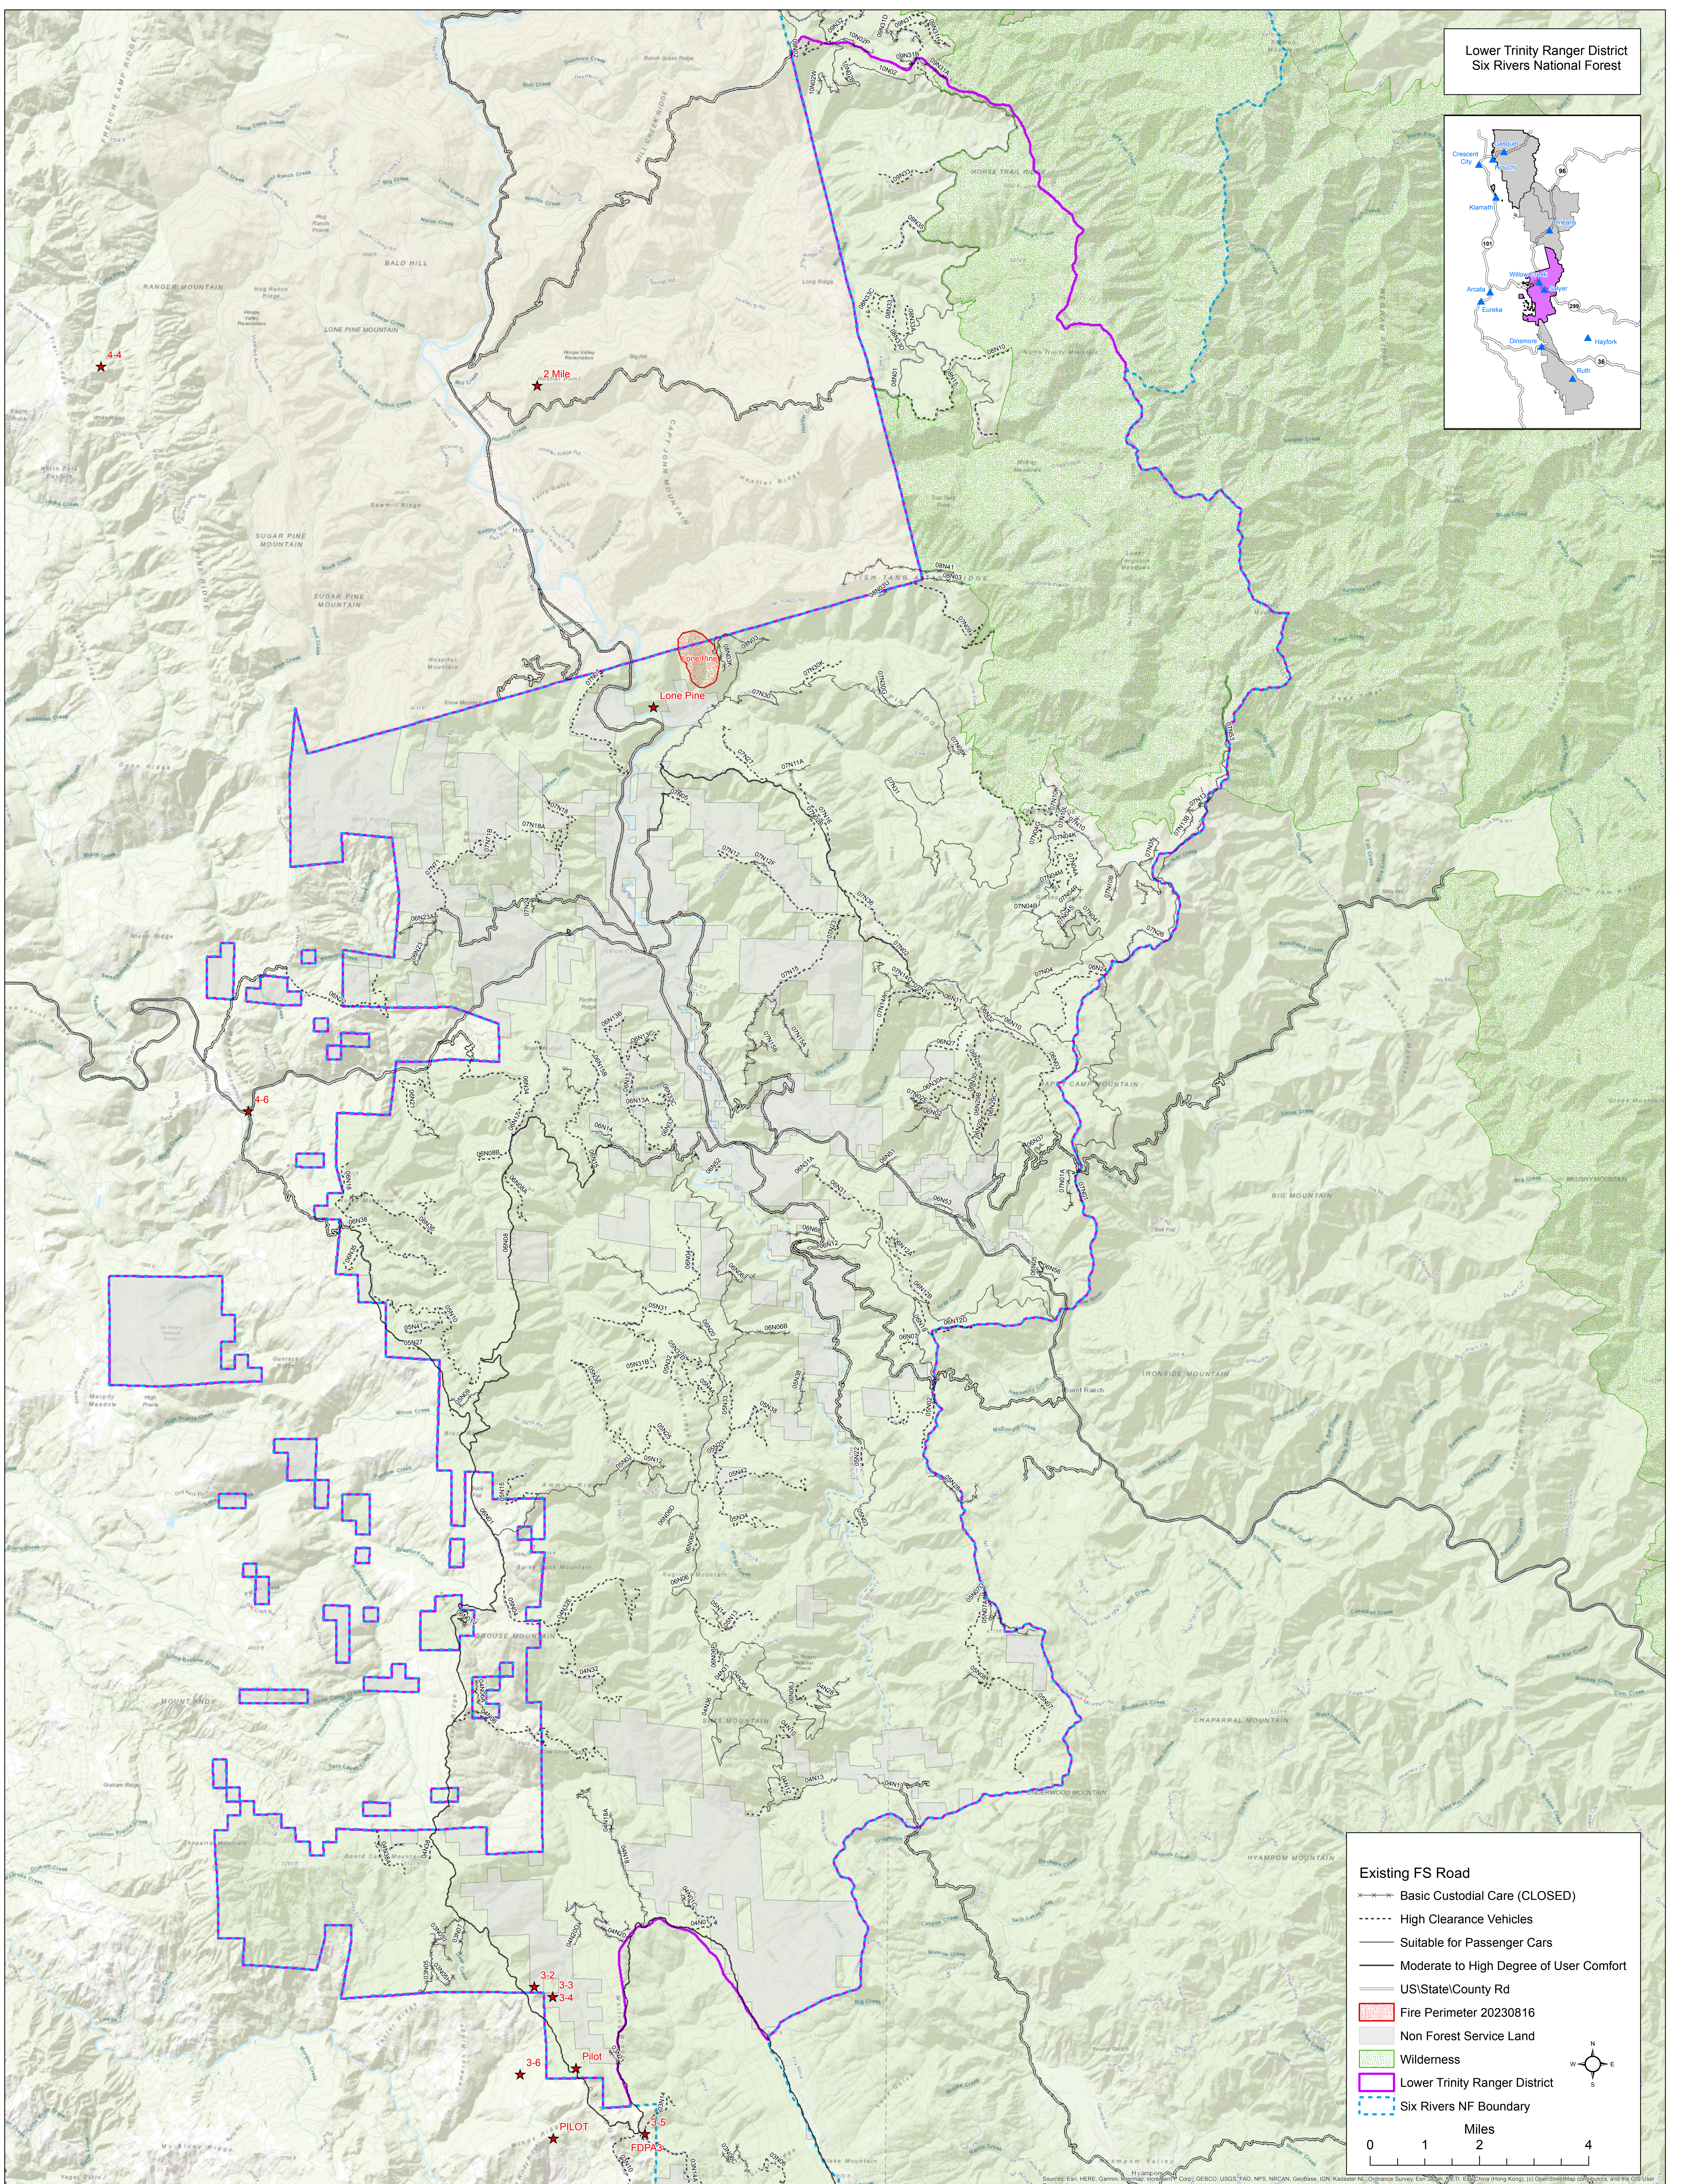

Lower Trinity Ranger District Six Rivers National Forest

Existing FS Road

- x — Basic Custodial Care (CLOSED)
- - - - High Clearance Vehicles
- Suitable for Passenger Cars
- Moderate to High Degree of User Comfort
- US/State/County Rd

Fire Perimeter 20230816

Non Forest Service Land

Wilderness

Lower Trinity Ranger District

Six Rivers NF Boundary

Miles
0 1 2 4