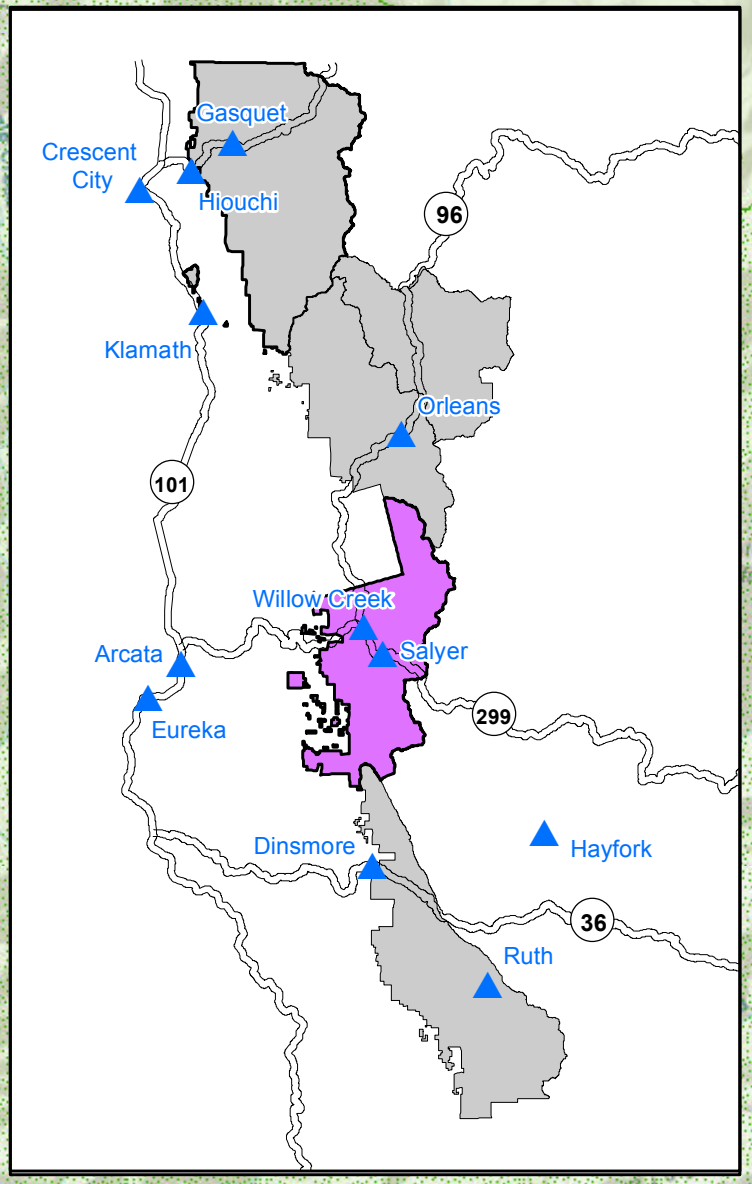

Lower Trinity Ranger District Six Rivers National Forest

Existing FS Road

- x — Basic Custodial Care (CLOSED)
- - - - High Clearance Vehicles
- Suitable for Passenger Cars
- Moderate to High Degree of User Comfort
- US/State/County Rd

Fire Perimeter 20230816

Non Forest Service Land

Wilderness

Lower Trinity Ranger District

Six Rivers NF Boundary

Miles
0 1 2 4