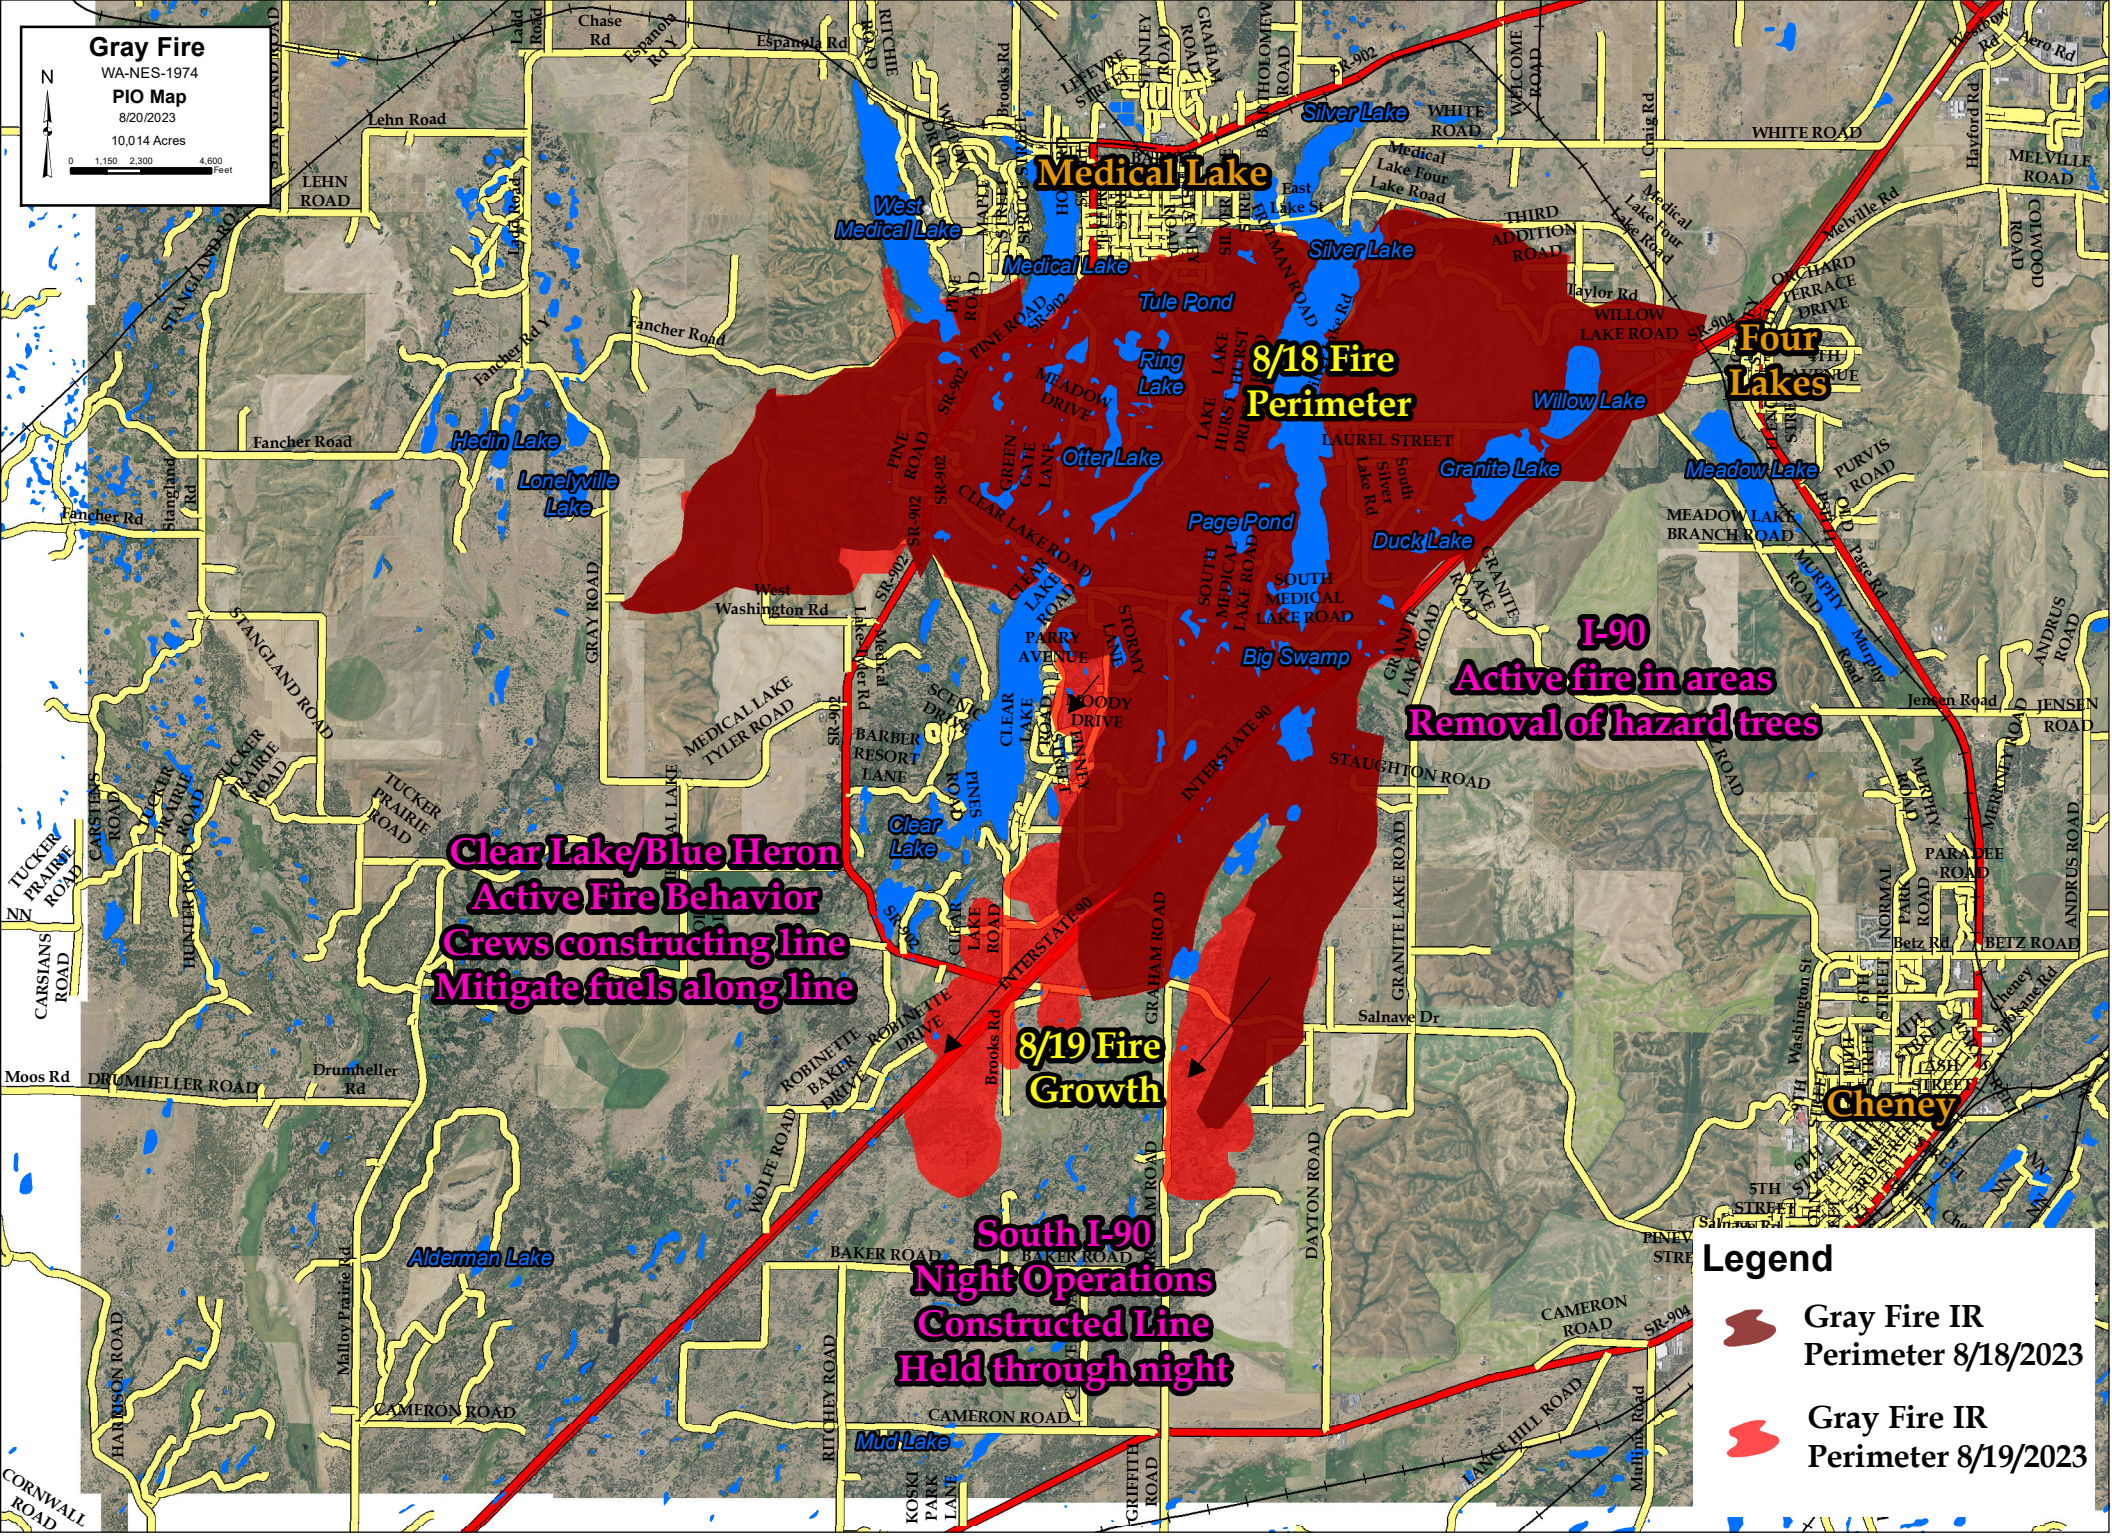

Gray Fire
 WA-NES-1974
PIO Map
 8/20/2023
 10,014 Acres

Medical Lake

Four Lakes

8/18 Fire Perimeter

I-90
Active fire in areas
Removal of hazard trees

Clear Lake/Blue Heron
Active Fire Behavior
Crews constructing line
Mitigate fuels along line

8/19 Fire Growth

South I-90
Night Operations
Constructed Line
Held through night

Legend

-  Gray Fire IR Perimeter 8/18/2023
-  Gray Fire IR Perimeter 8/19/2023