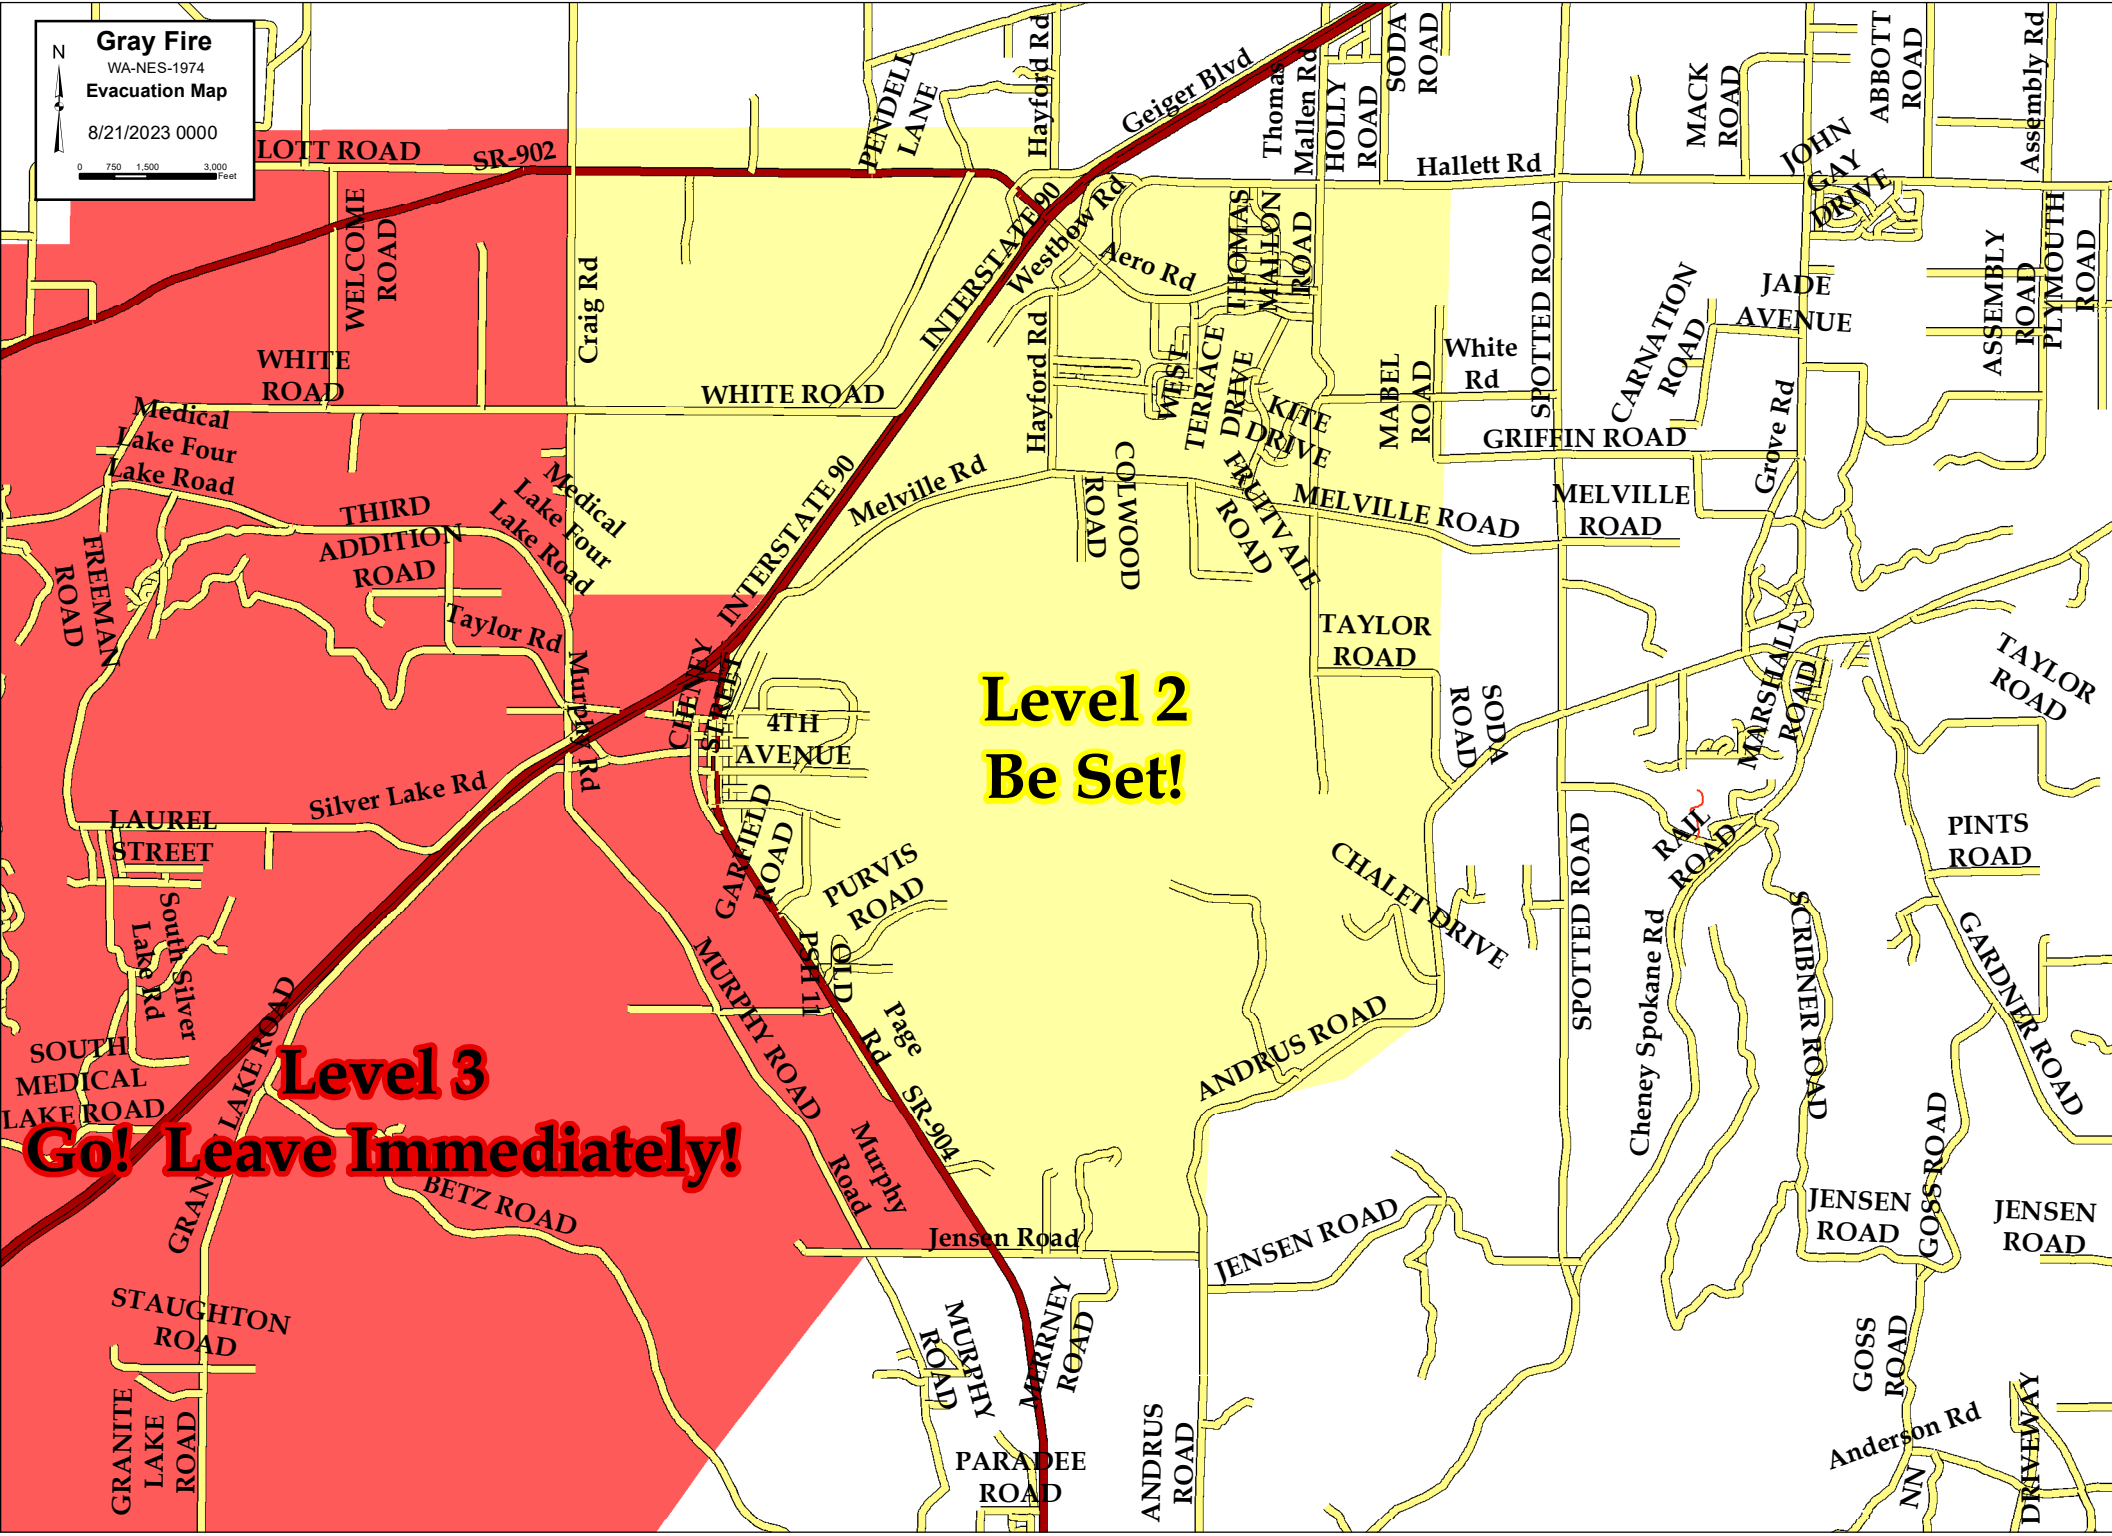

**Gray Fire**  
WA-NES-1974  
Evacuation Map  
8/21/2023 0000

**Level 2  
Be Set!**

**Level 3  
Go! Leave Immediately!**