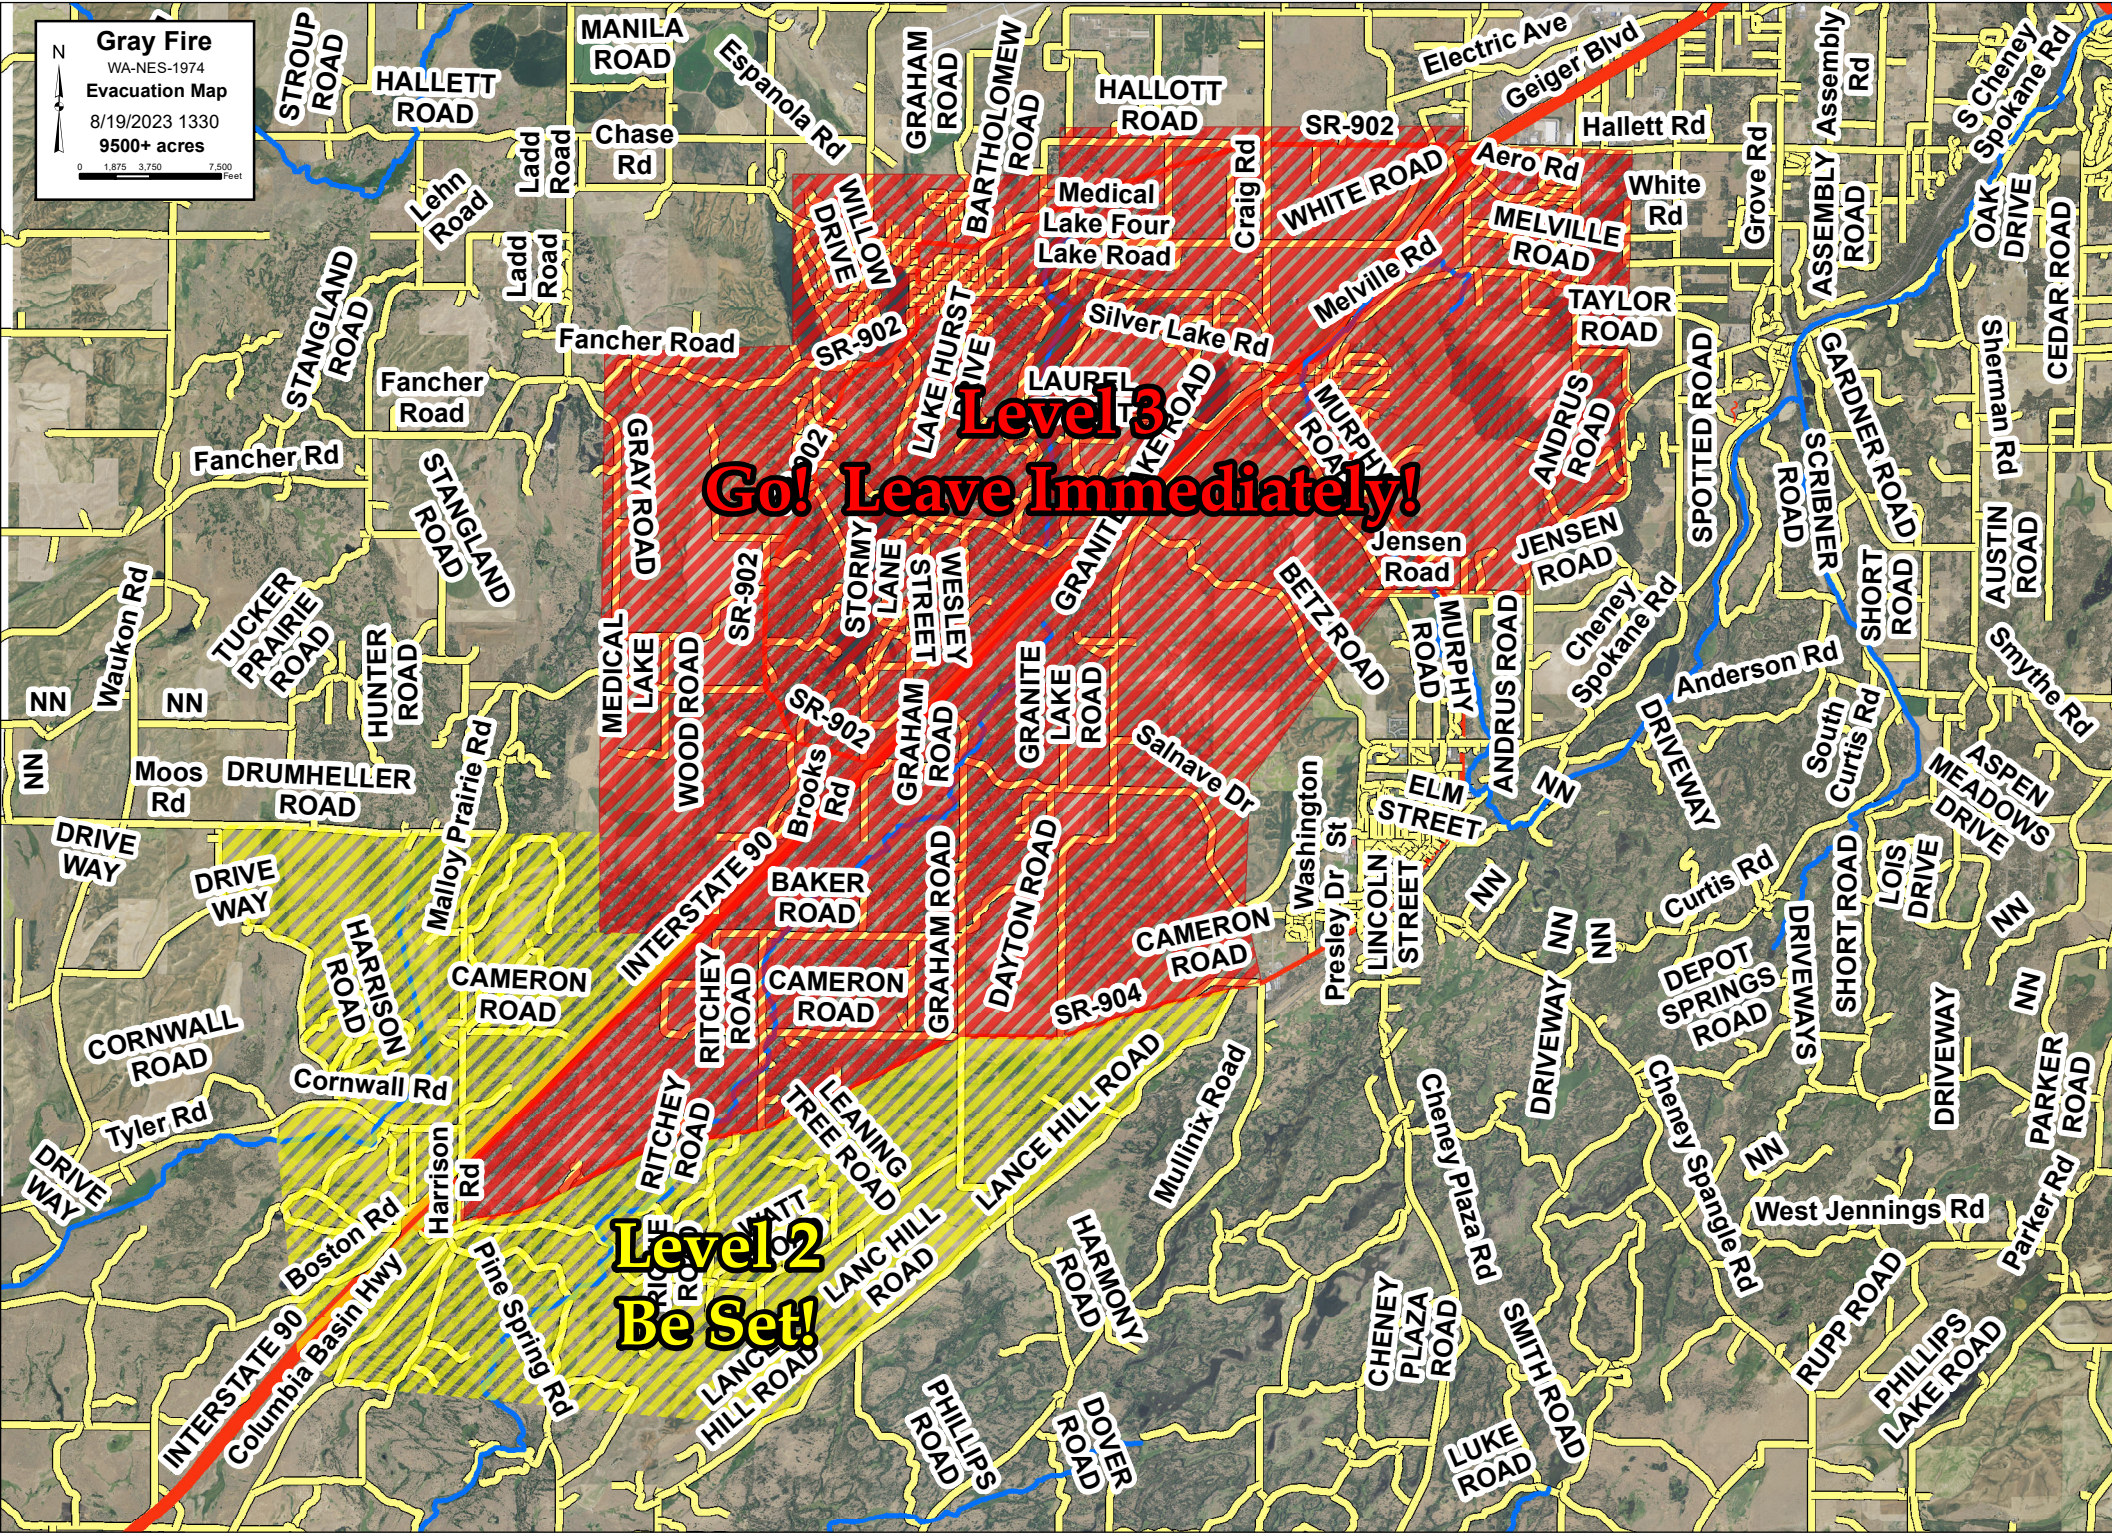

Gray Fire
WA-NES-1974
Evacuation Map
8/19/2023 1330
9500+ acres
0 1,875 3,750 7,500 Feet

Level 3
Go! Leave Immediately!

Level 2
Be Set!