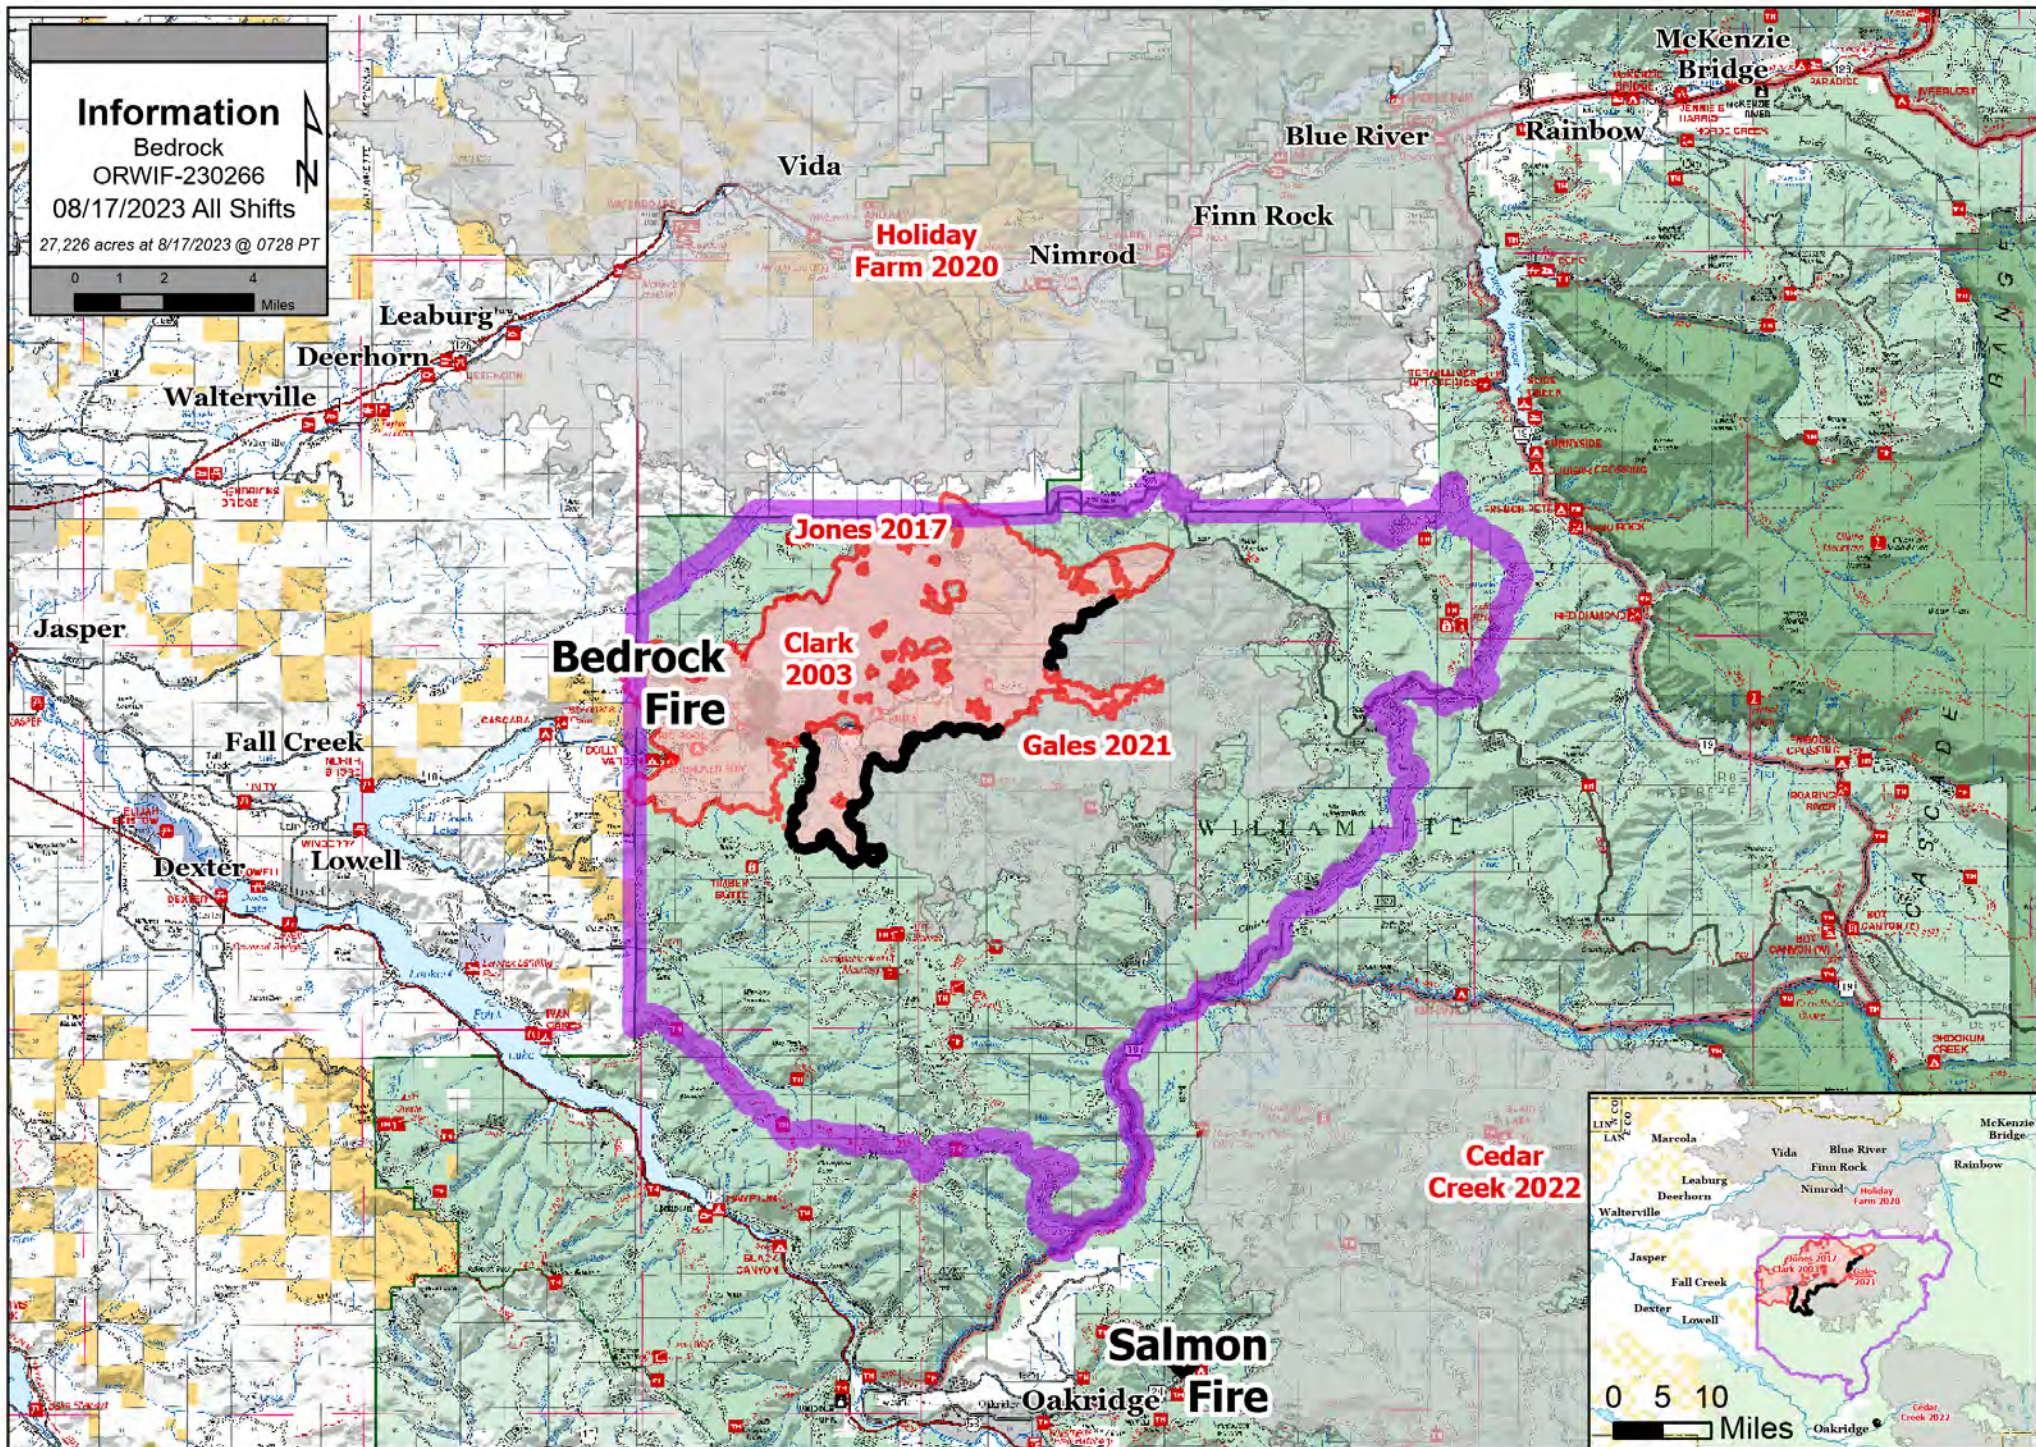

Information

Bedrock
 ORWIF-230266
 08/17/2023 All Shifts
 27,226 acres at 8/17/2023 @ 0728 PT

Fire Year	2019 - 2022
2000 - 2004	Perimeter Line
2015 - 2018	Contained

Wildfire Daily Fire Perimeter	Closure Area Located on USFS Lands Only
-------------------------------	---